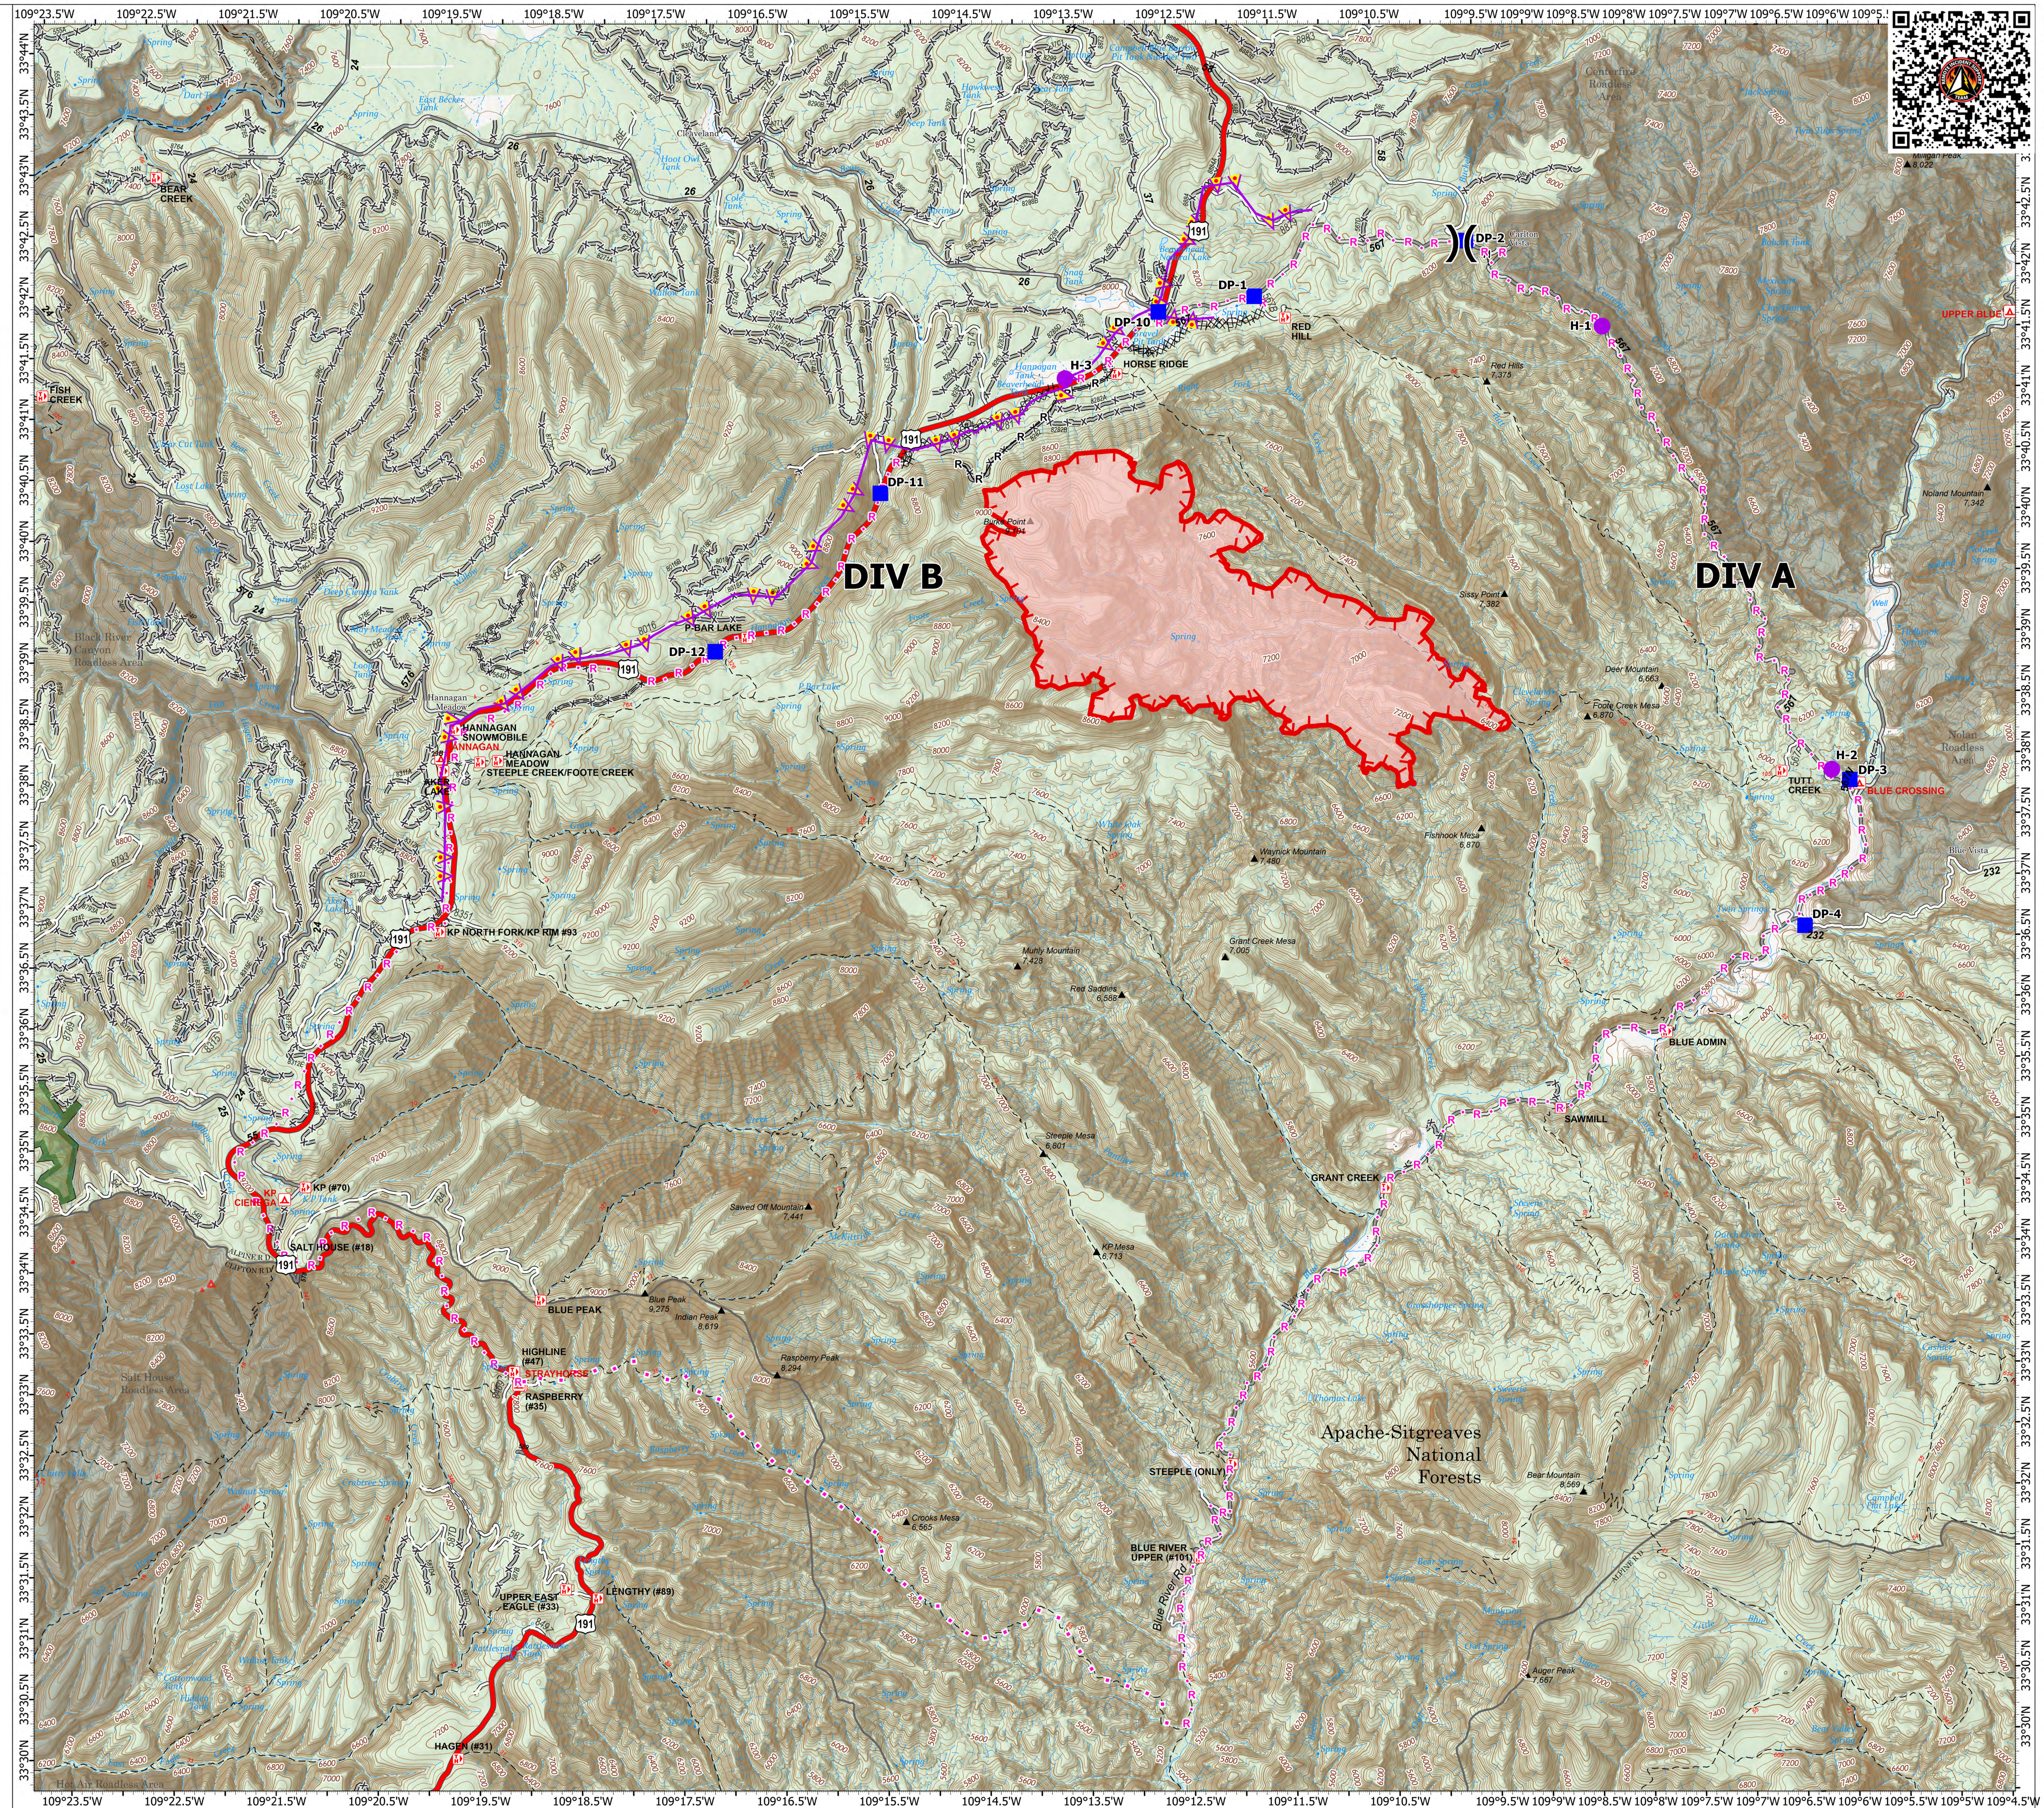

Operations

Foote
AZ-ASF-000264
6/29/2024 Day

4,568 acres at 6/27/2024 1206

- Structure
- Helispot
- Division Break
- Drop Point
- Completed Dozer Line
- Completed Hand Line
- Completed Road as Line
- Planned Road as Line
- Proposed Line
- Aerial Hazard
- Uncontained
- Wildfire Daily Fire Perimeter
- Primary Highway
- Paved
- Gravel Road
- Dirt Road
- Unimproved Road
- Forest Service Roads Closed
- USFS Roadless Areas
- FS Wilderness Boundary
- Forest Service Land

1:31,250 | RIST 2024 | 6/28/2024 1732
Acres from IR
North American 1983 Datum, LatLong Grid