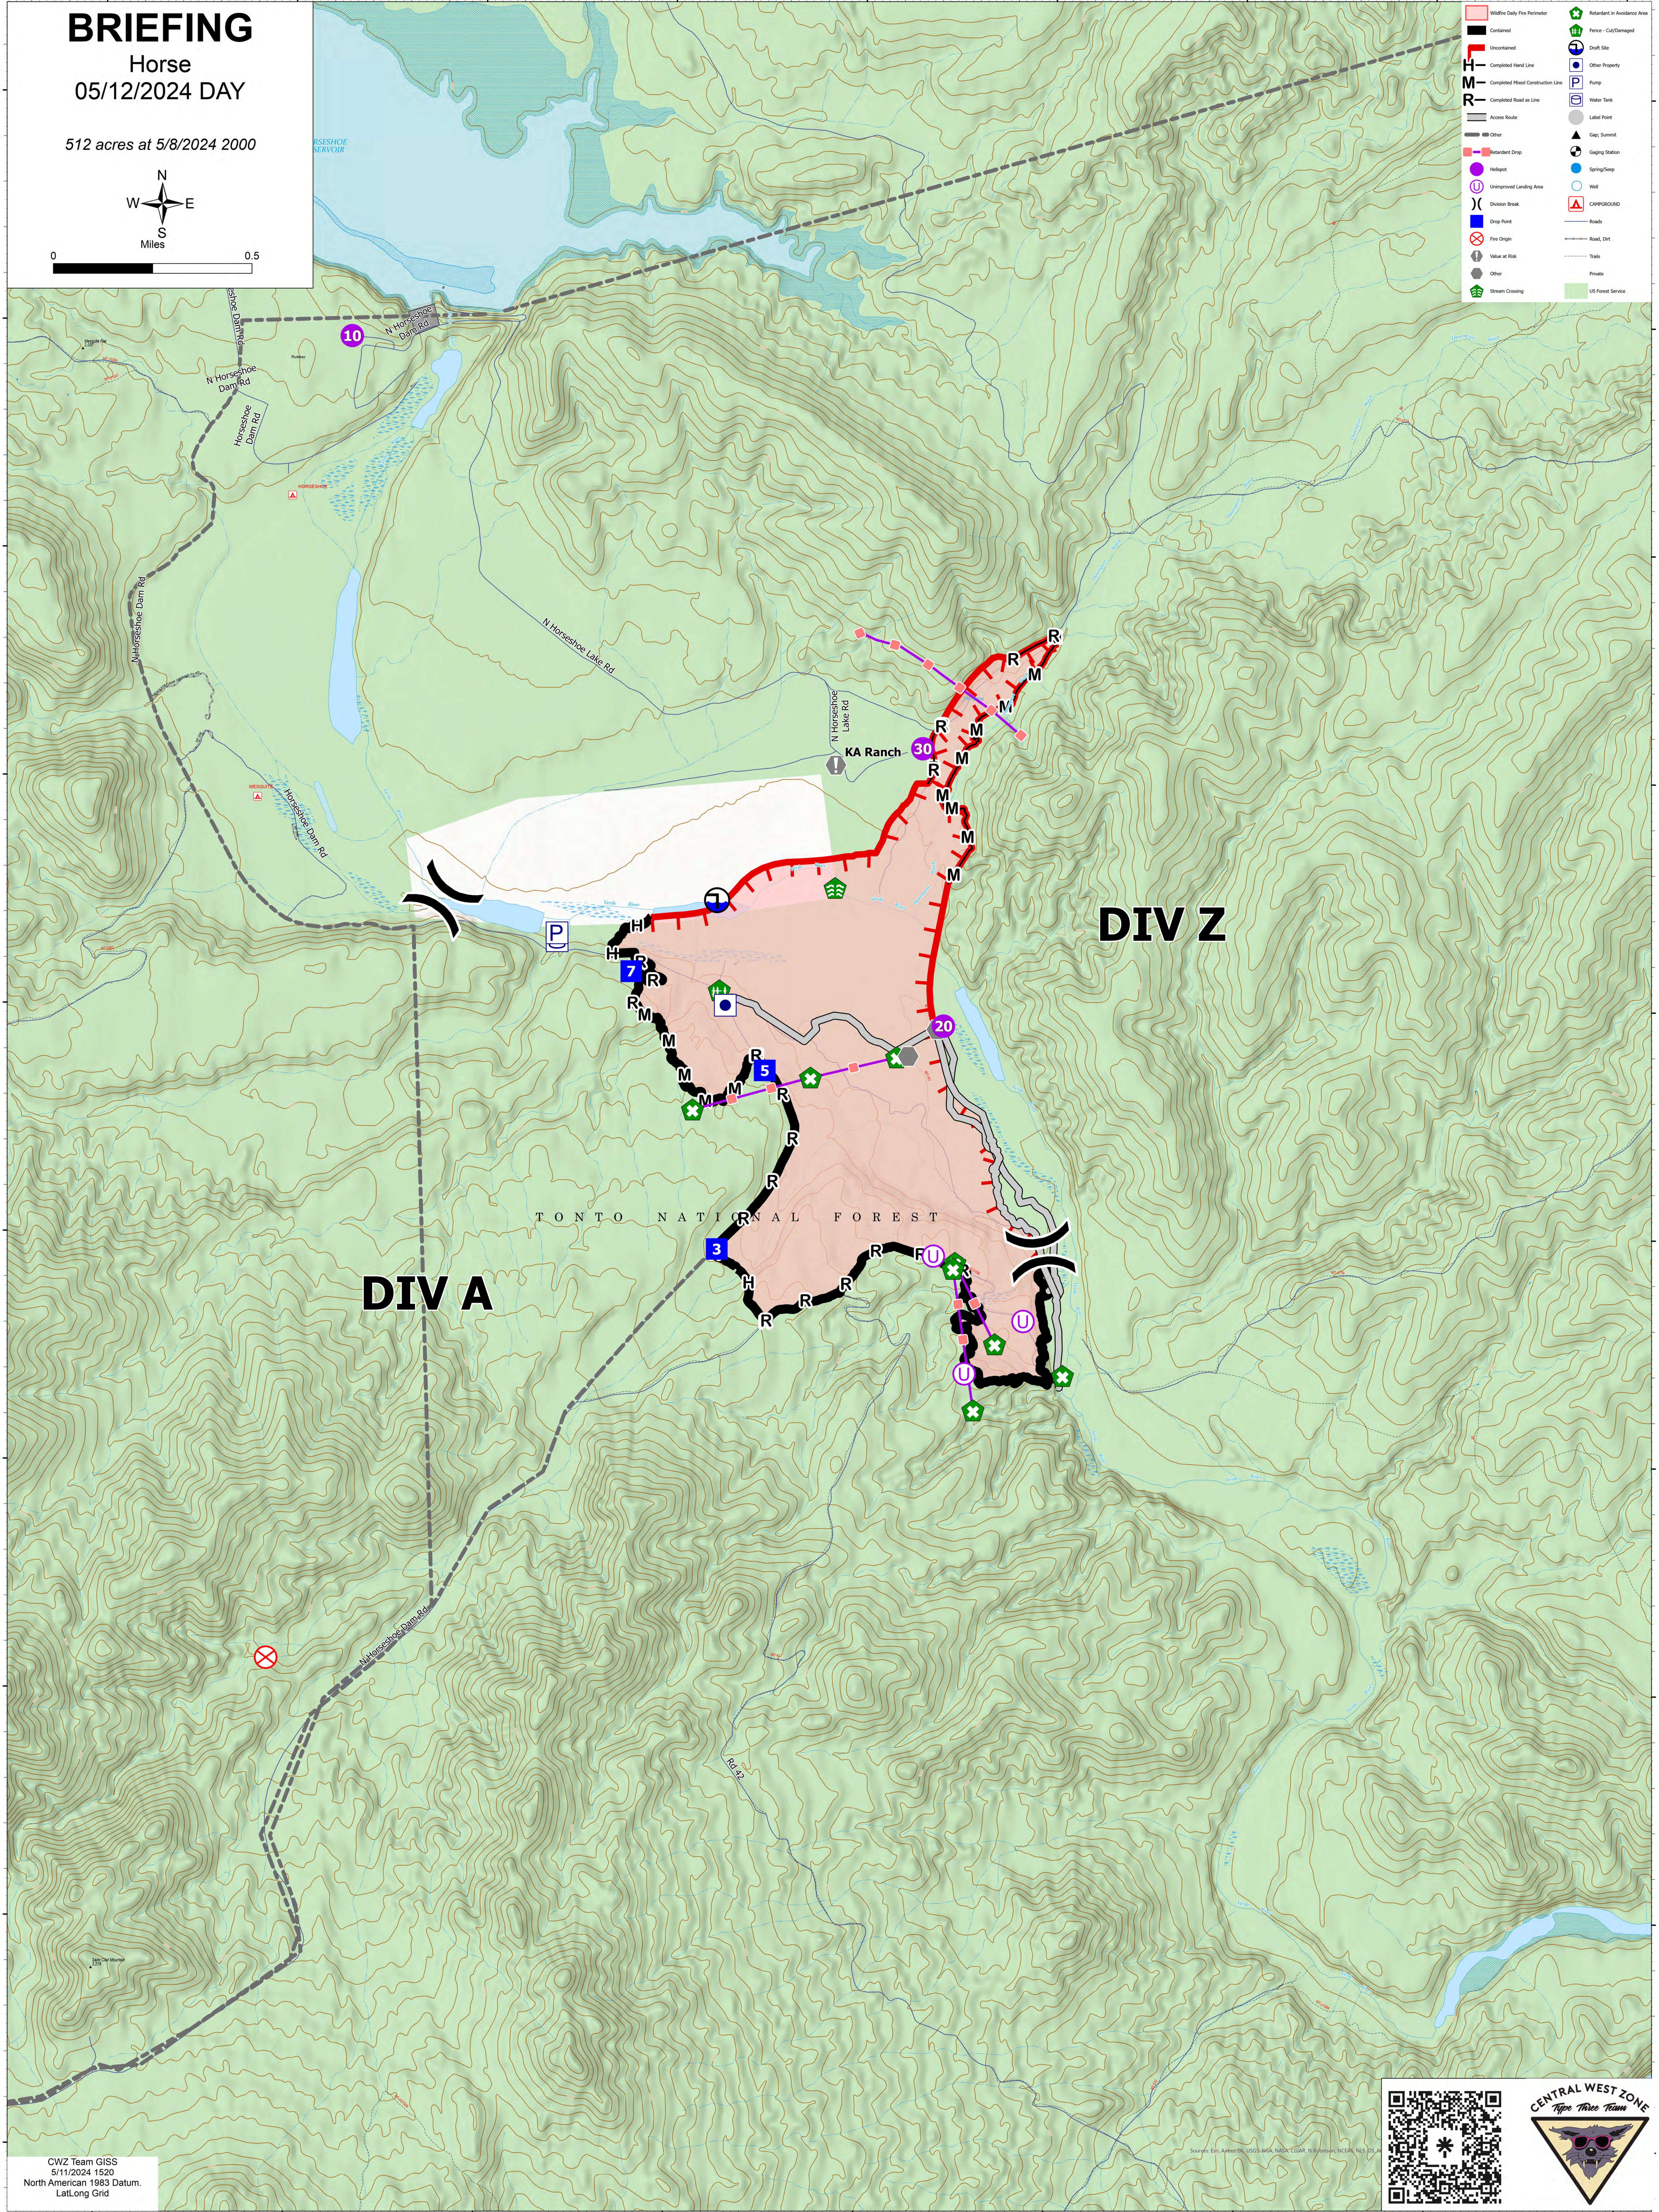

BRIEFING

Horse
05/12/2024 DAY

512 acres at 5/8/2024 2000

0 0.5 Miles

- Wildfire Daily Fire Perimeter
- Contained
- Uncounted
- Completed Hand Line
- Completed Hand Construction Line
- Completed Road as Line
- Access Route
- Other
- Retardant Drop
- Helipod
- Unimproved Landing Area
- Division Break
- Drop Point
- Fire Origin
- Value at Risk
- Other
- Stream Crossing
- Retardant in Audience Area
- Fence - Cut/Damaged
- Draft Site
- Other Property
- Pump
- Water Tank
- Label Point
- Cap Summit
- Camping Station
- Spring/Step
- Well
- CAMP/BLAND
- Roads
- Road, Dkt
- Trails
- Private
- US Forest Service

DIV A

DIV Z

TONTO NATIONAL FOREST

CWZ Team GIS
5/11/2024 15:20
North American 1983 Datum
Lat,Long Grid