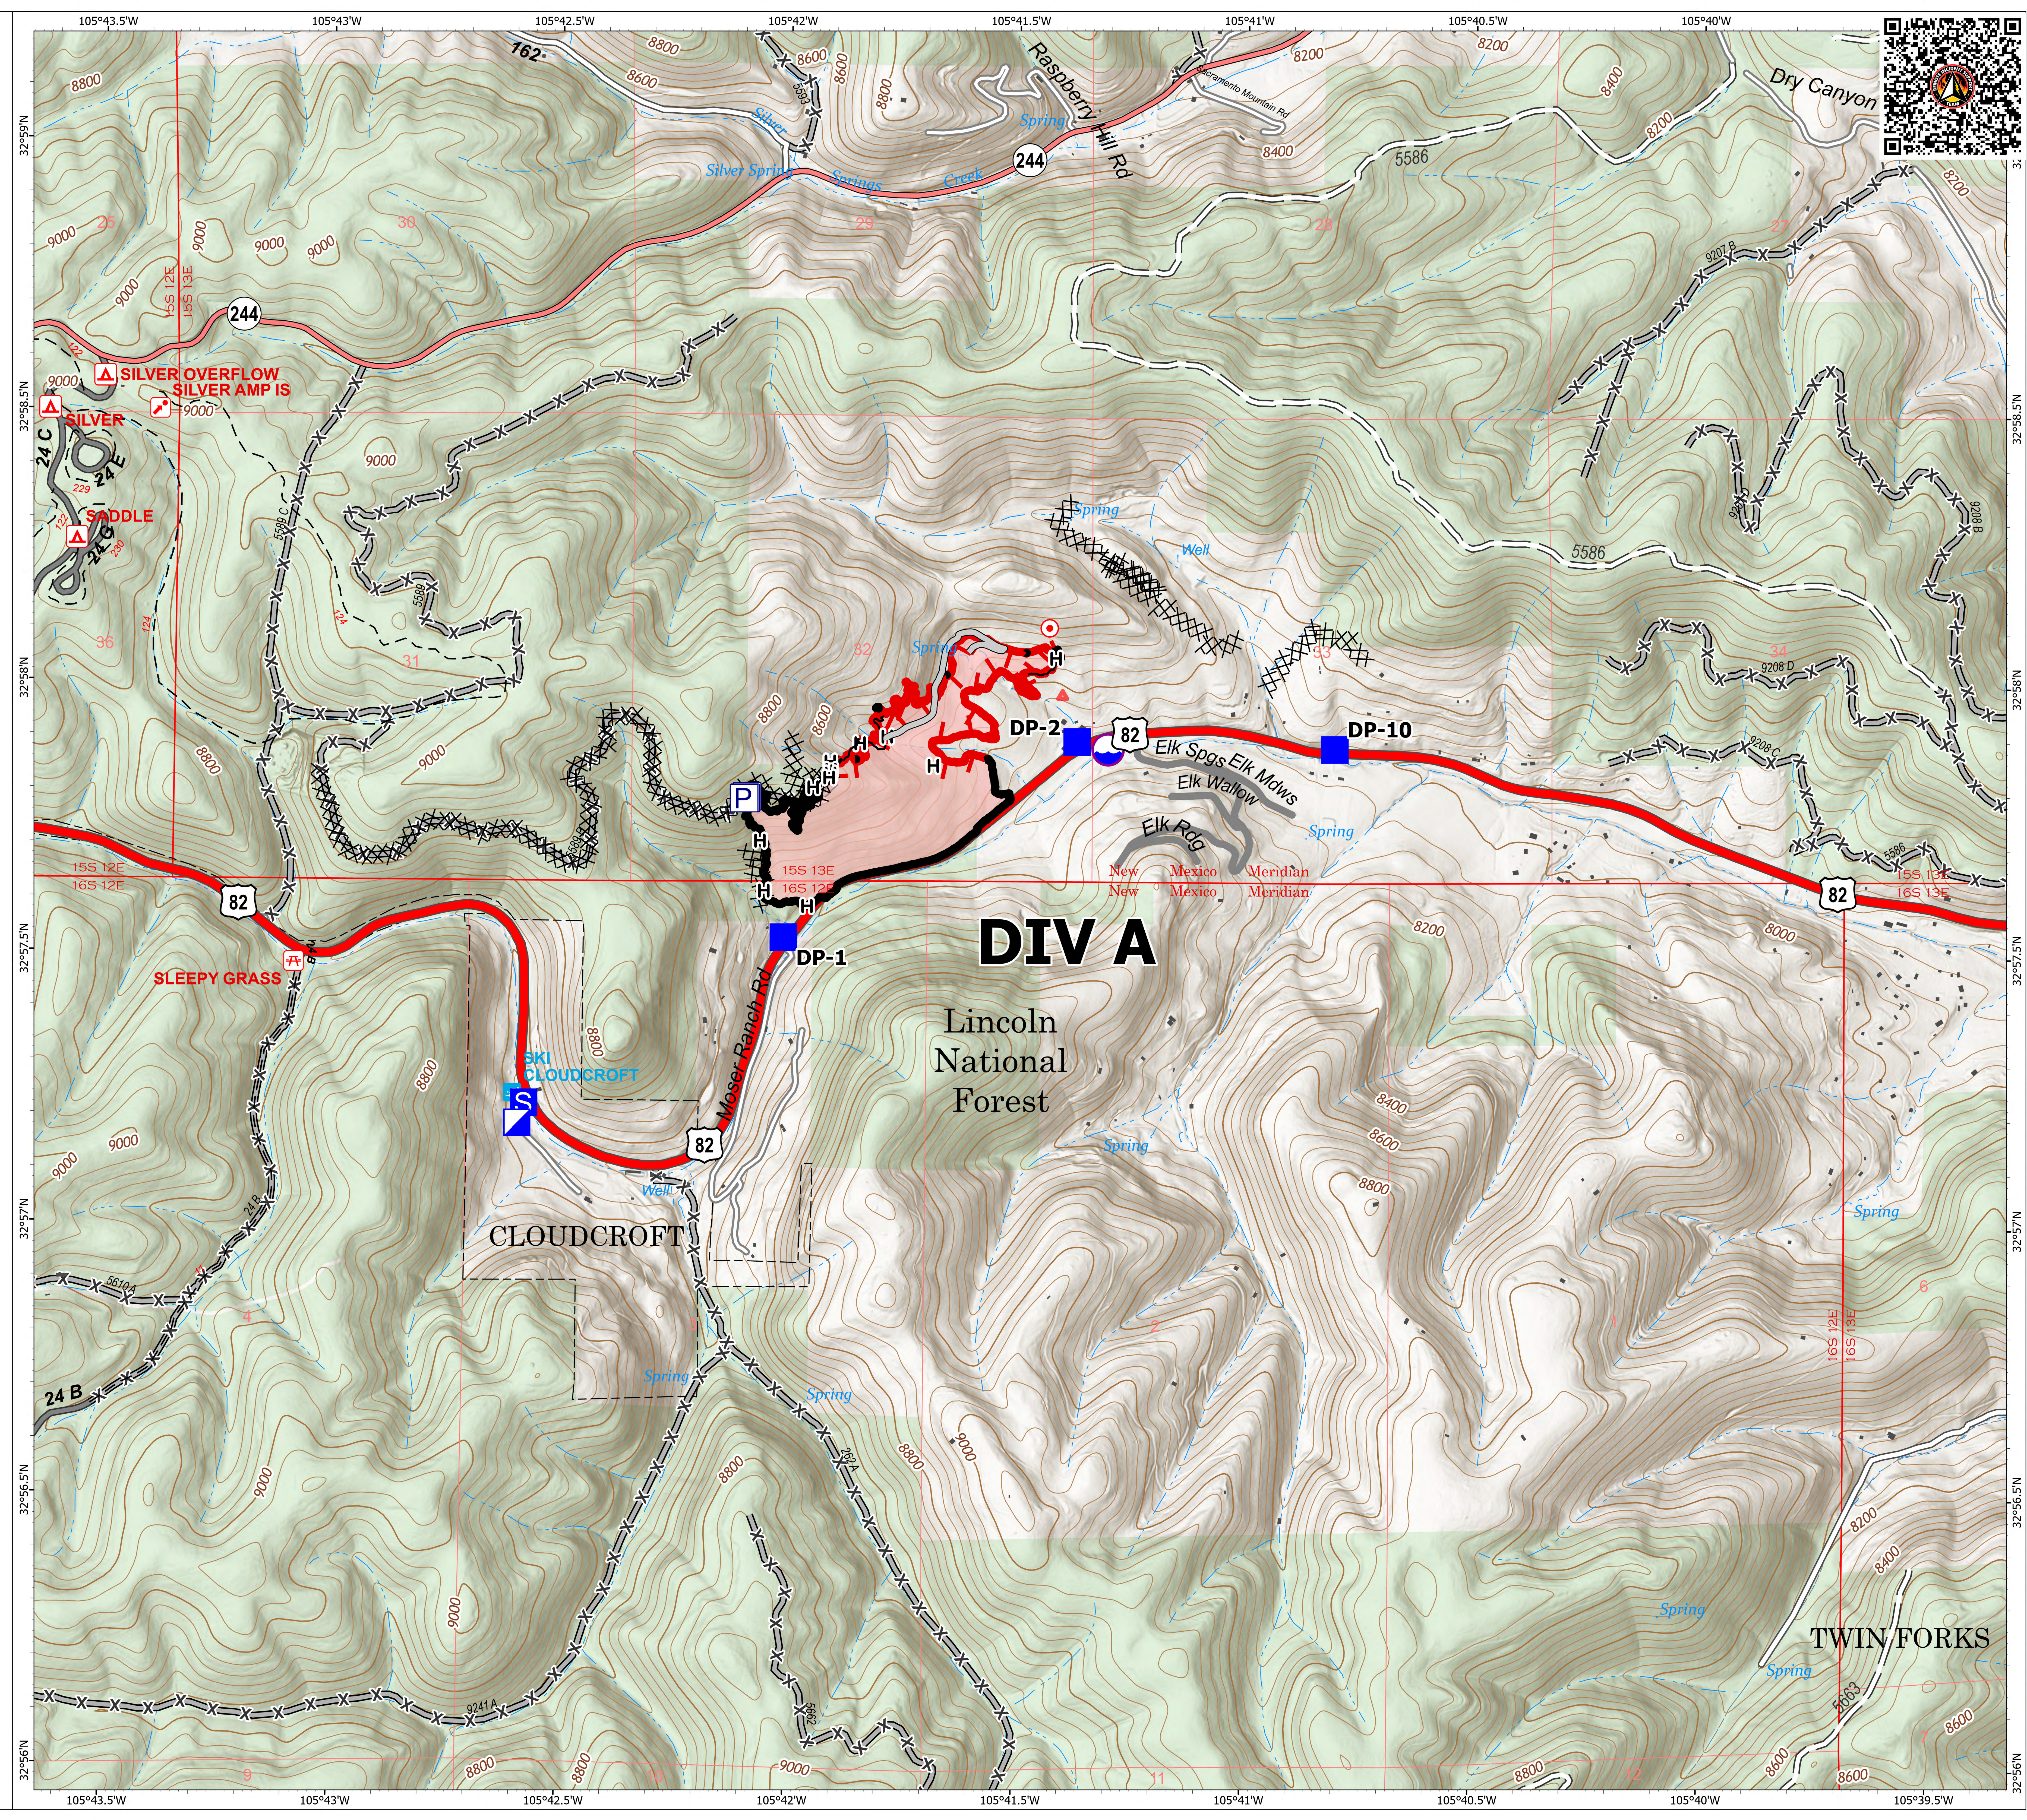

Briefing

Moser
NMLNF-000243
05/23/2024

96 acres at 20240521 1315hrs

- Structure
- Incident Command Post
- Drop Point
- Staging Area
- Hot Spot - Spot Fire
- Dip Site
- Completed Dozer Line
- Completed Hand Line
- Access Route
- Contained
- Uncontained
- Wildfire Daily Fire Perimeter
- Primary Highway
- Secondary Highway
- Paved
- Dirt Road
- Unimproved Road
- Forest Service Roads Closed
- Forest Service Land

1:7,000 | RIST 2024 | 5/22/2024 1633
North American 1983 Datum, LatLong Grid