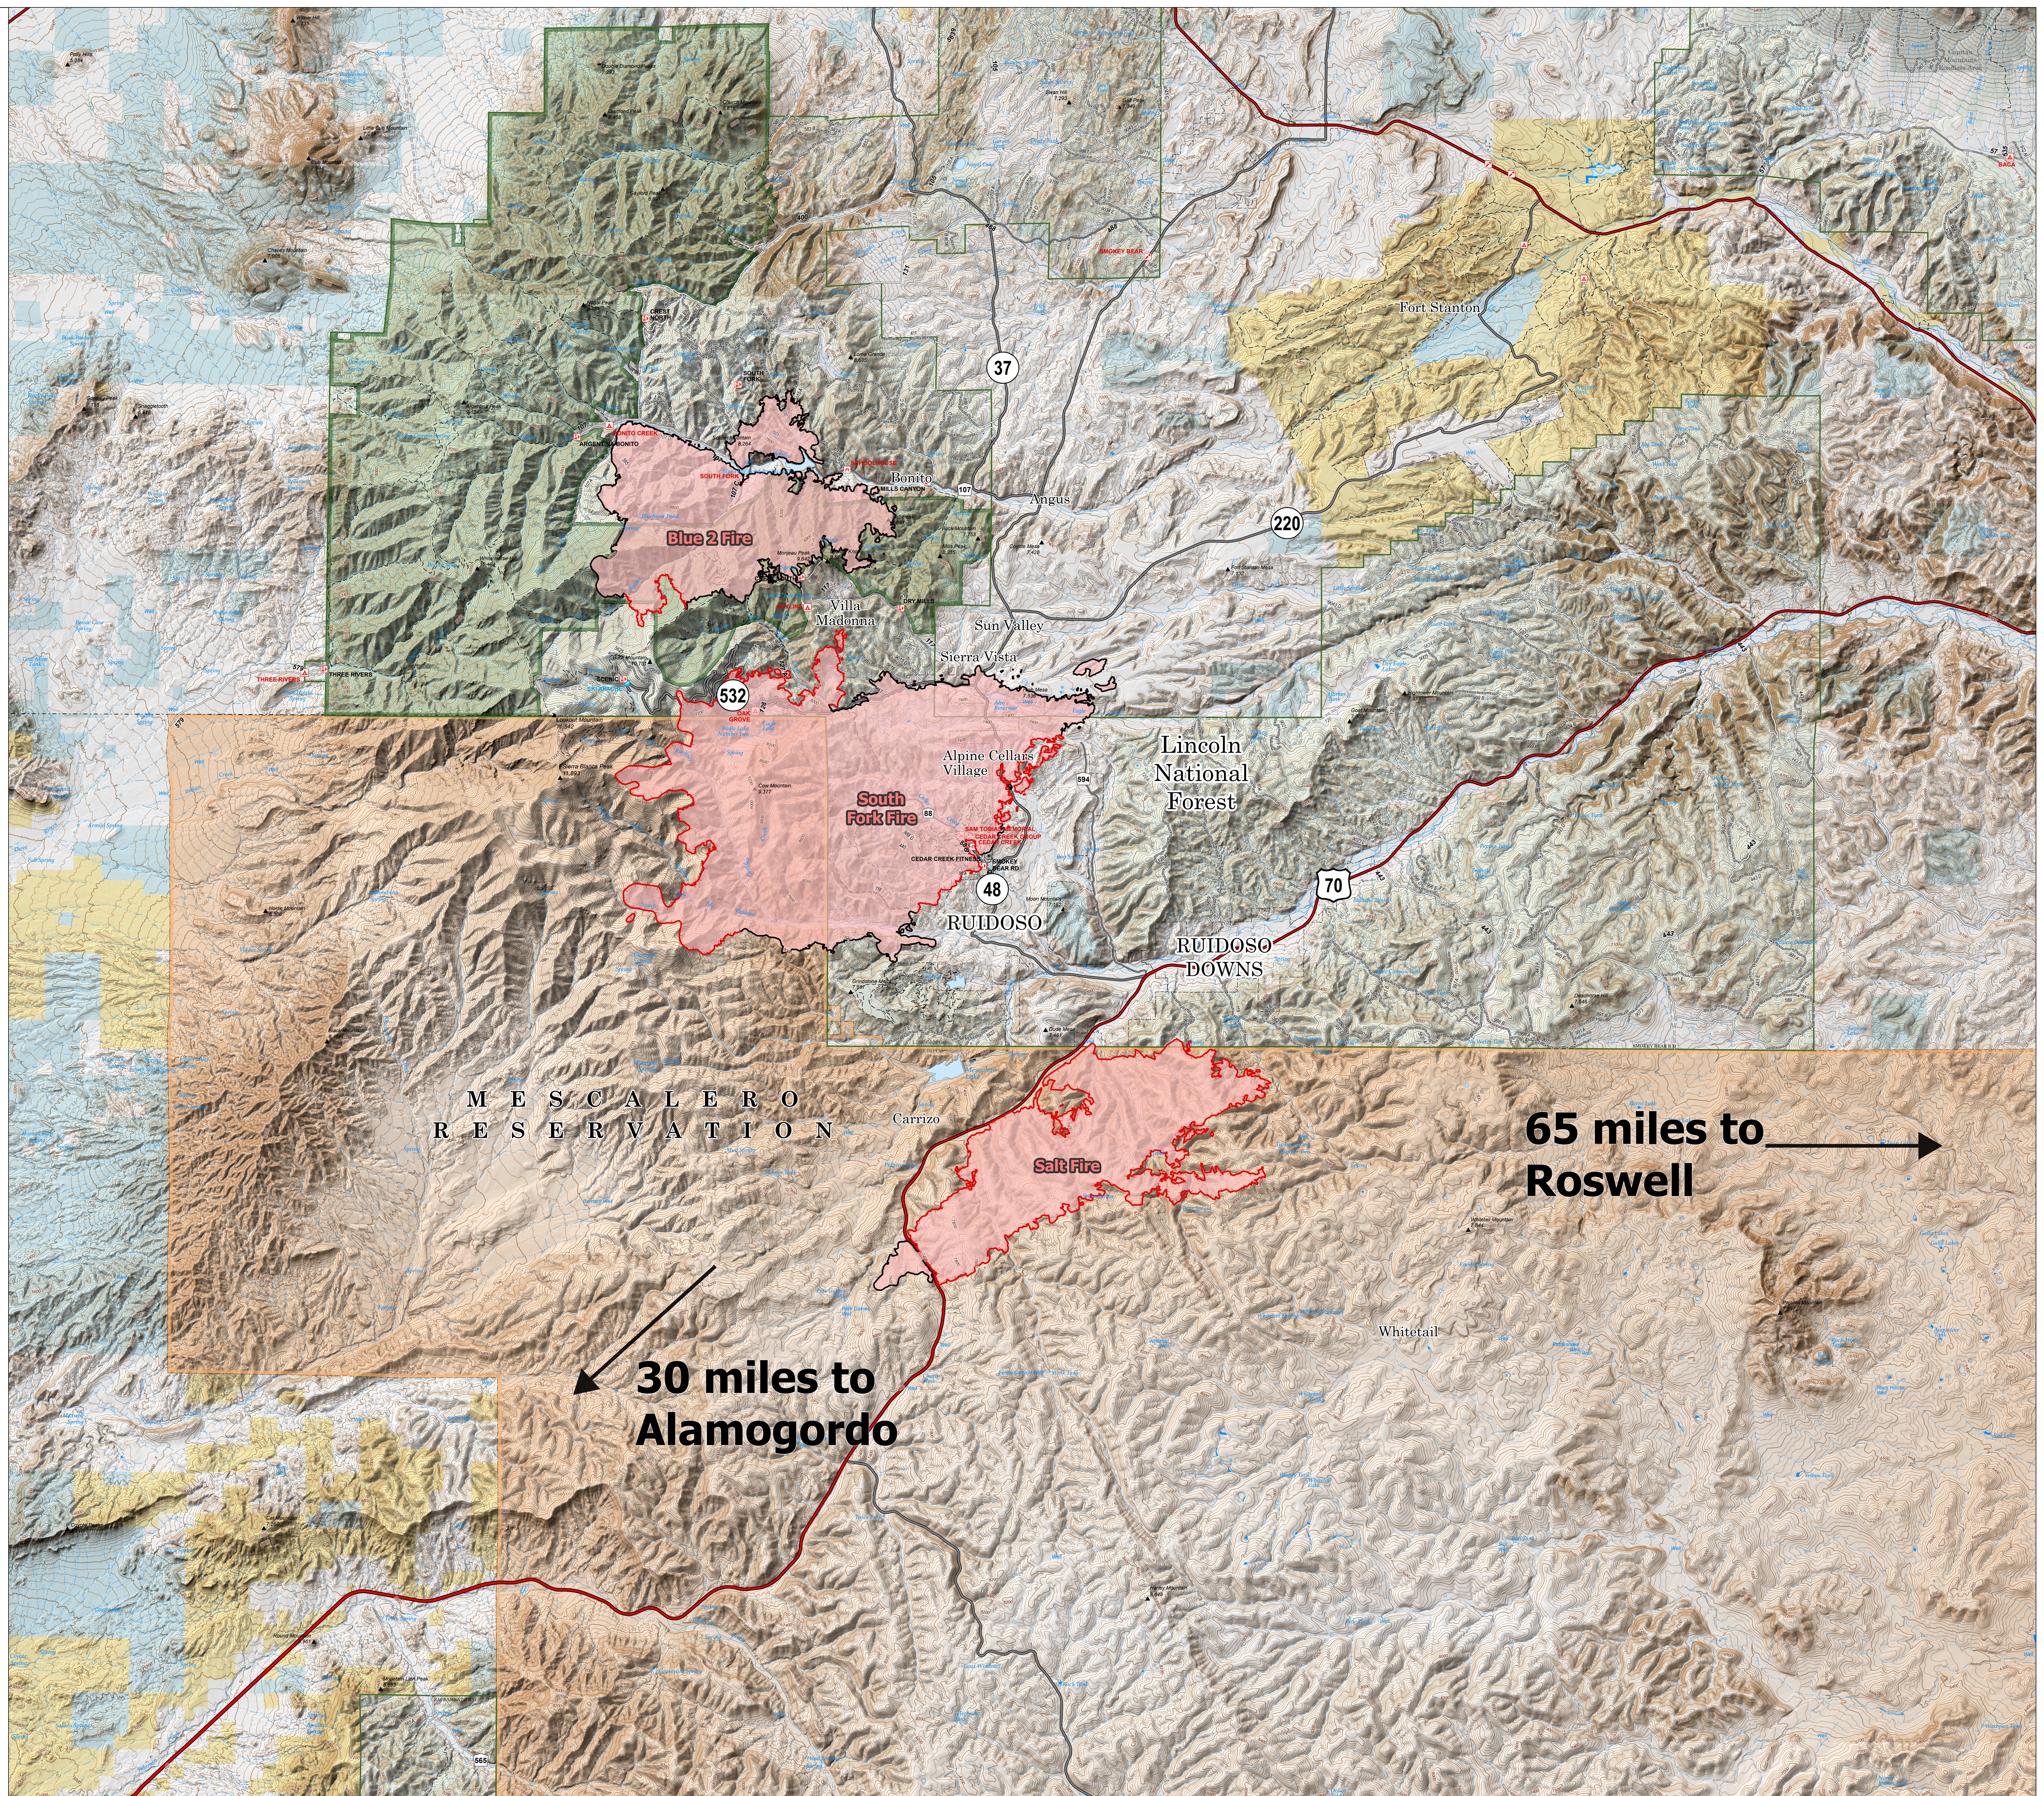

Public Information

6/24/2024 Day
 South Fork
 NM-MEA-000382
 17,551 acres at 6/22/2024 1315hr

Salt
 NM-MEA-000385
 7,816 acres at 6/23/2024 1733hr

- Contained
- Uncontained
- Primary Highway
- Secondary Highway
- State Road (Dirt)
- ▭ Tribal Lands
- ▭ USFS Roadless Areas
- ▭ USFS Wilderness
- ▭ Forest Service Land
- ▭ Bureau of Land Management Lands
- ▭ State Lands
- ▭ Wildfire Daily Fire Perimeter

M E S C A L E R O
 R E S E R V A T I O N

30 miles to
 Alamogordo

65 miles to
 Roswell