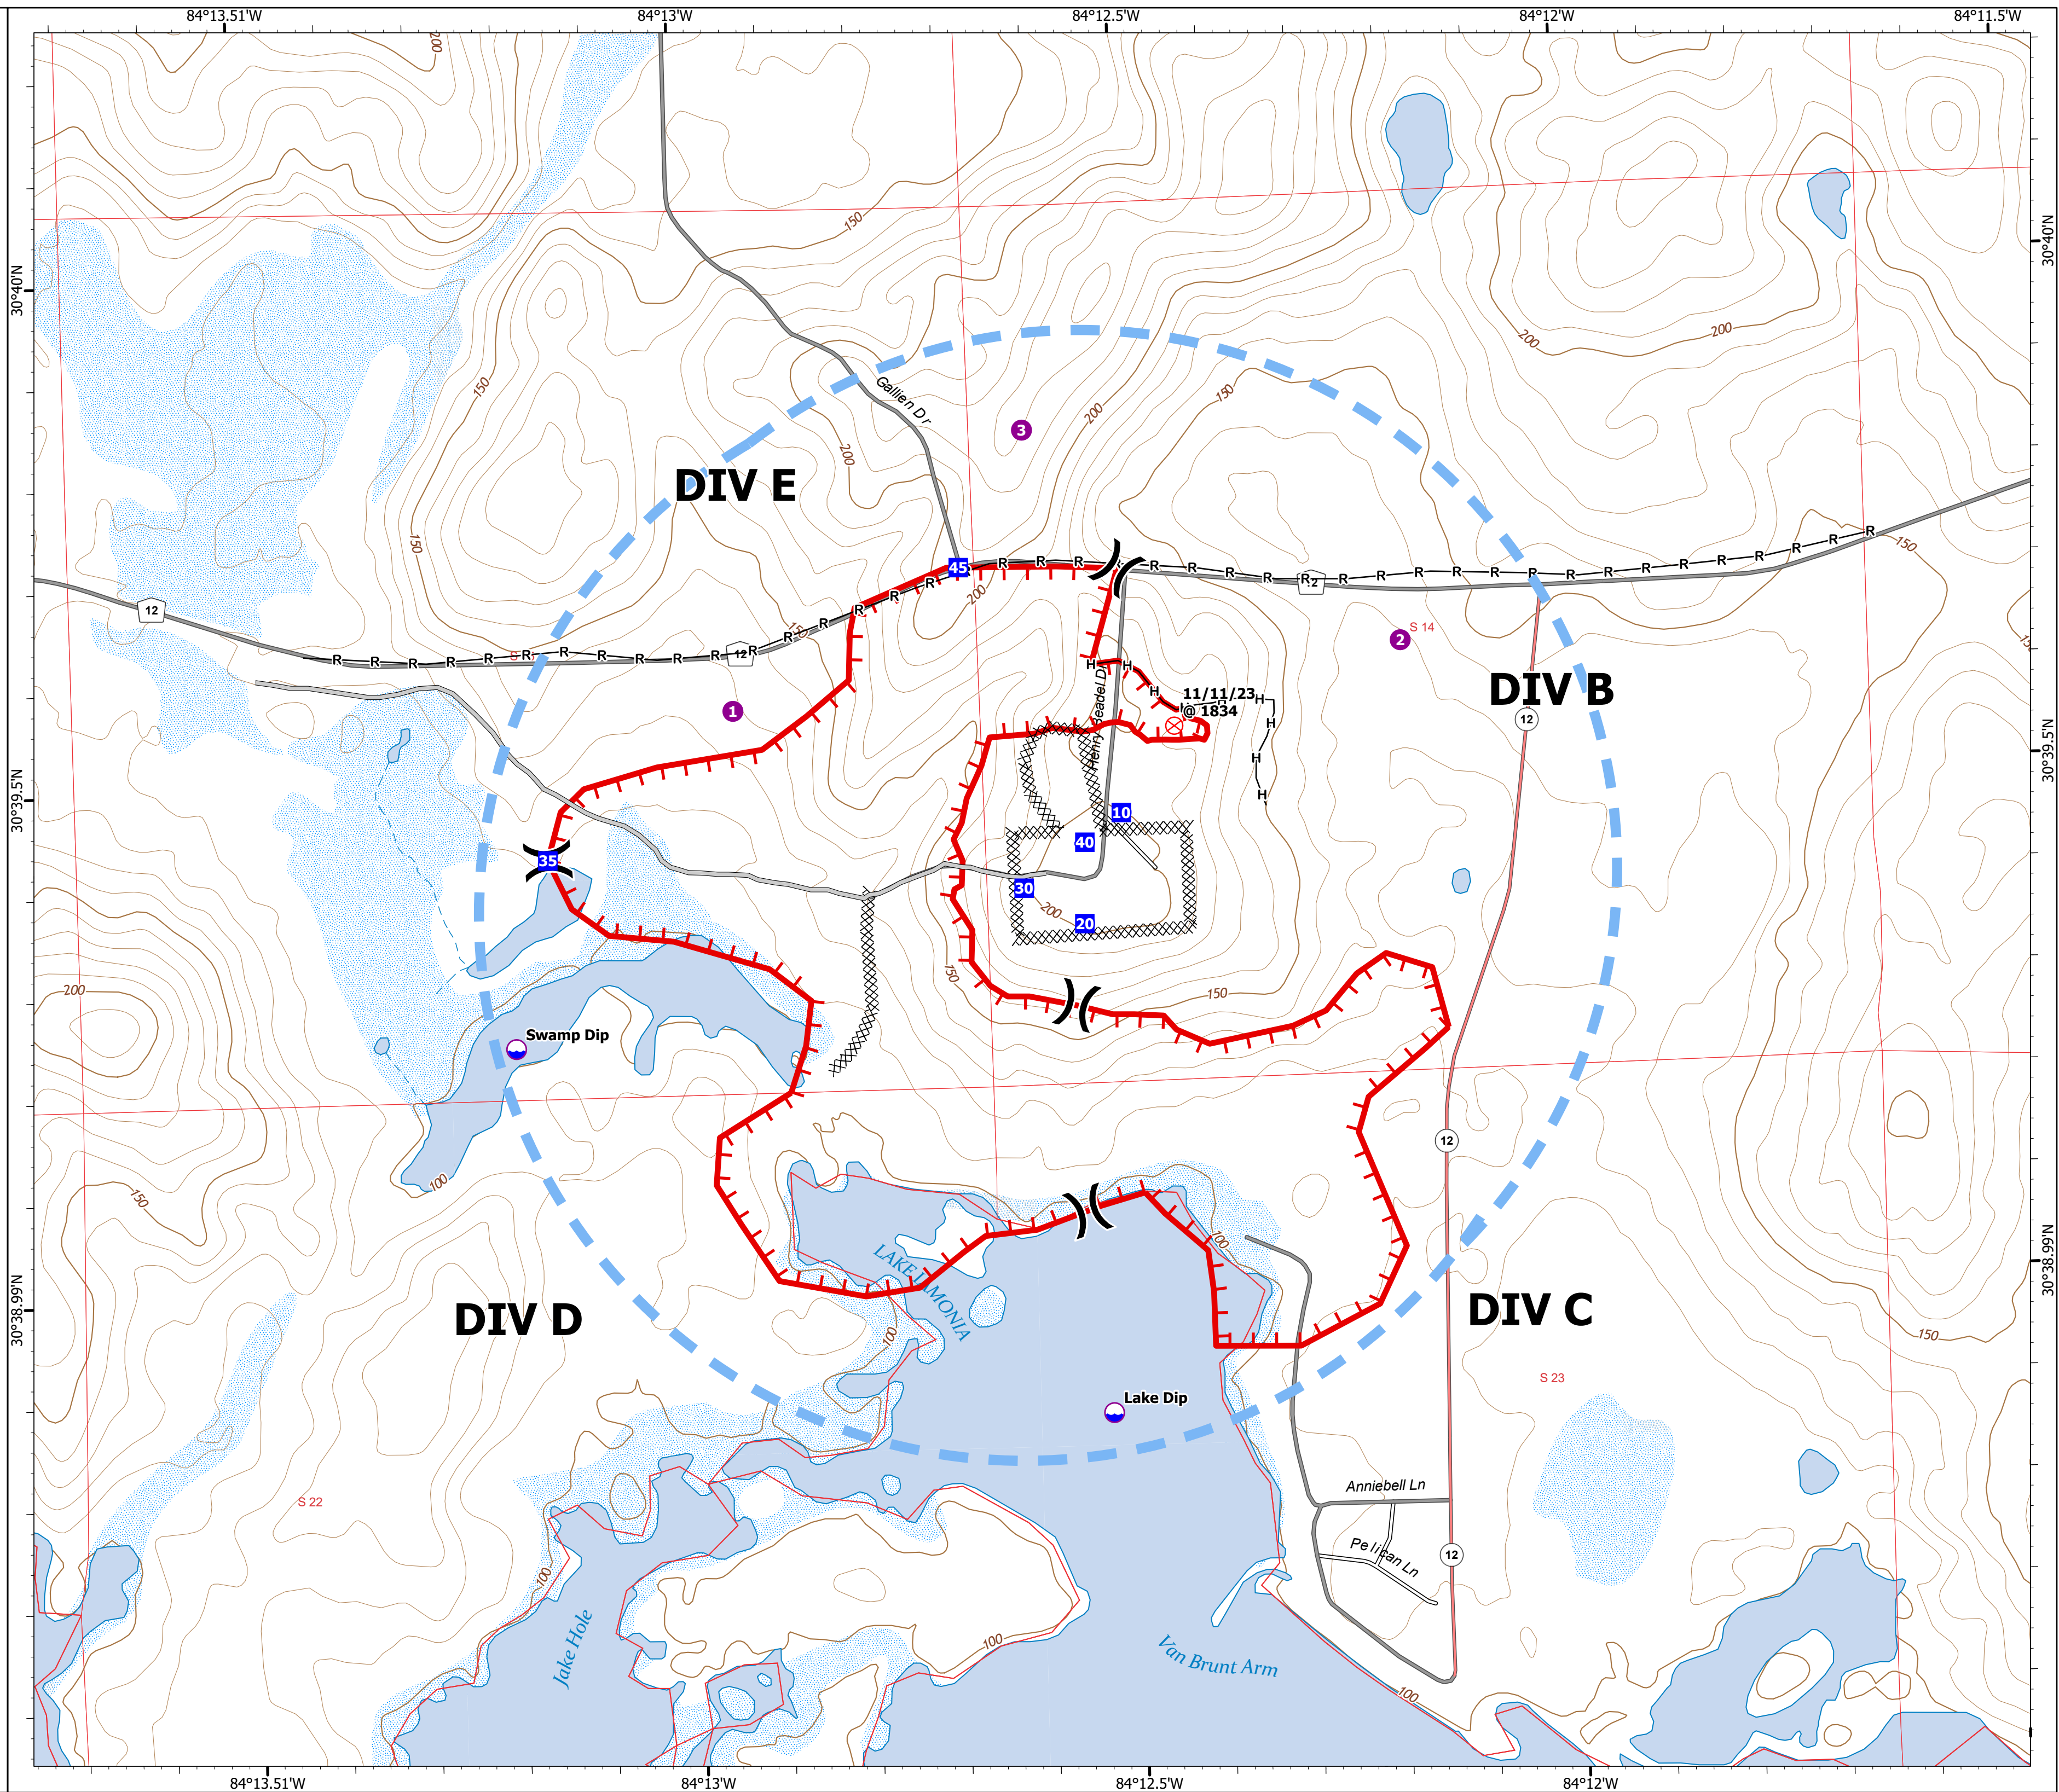

Operations

Beadel Fire
FL-PFT-000251
11/16/2023 Day

221 acres at 11/16/23 @ 0021 hrs

- Dip Site
- Helispot
- Division Break
- Drop Point
- Fire Origin
- Completed Dozer Line
- Completed Hand Line
- Completed Road as Line
- Access or Improved Road
- Temporary Flight Restriction
- Uncontained

1:7,500 | K. Trout | 11/15/2023 1130
Acres from IR and GPS
North American 1983 Datum, Lat/Long Grid