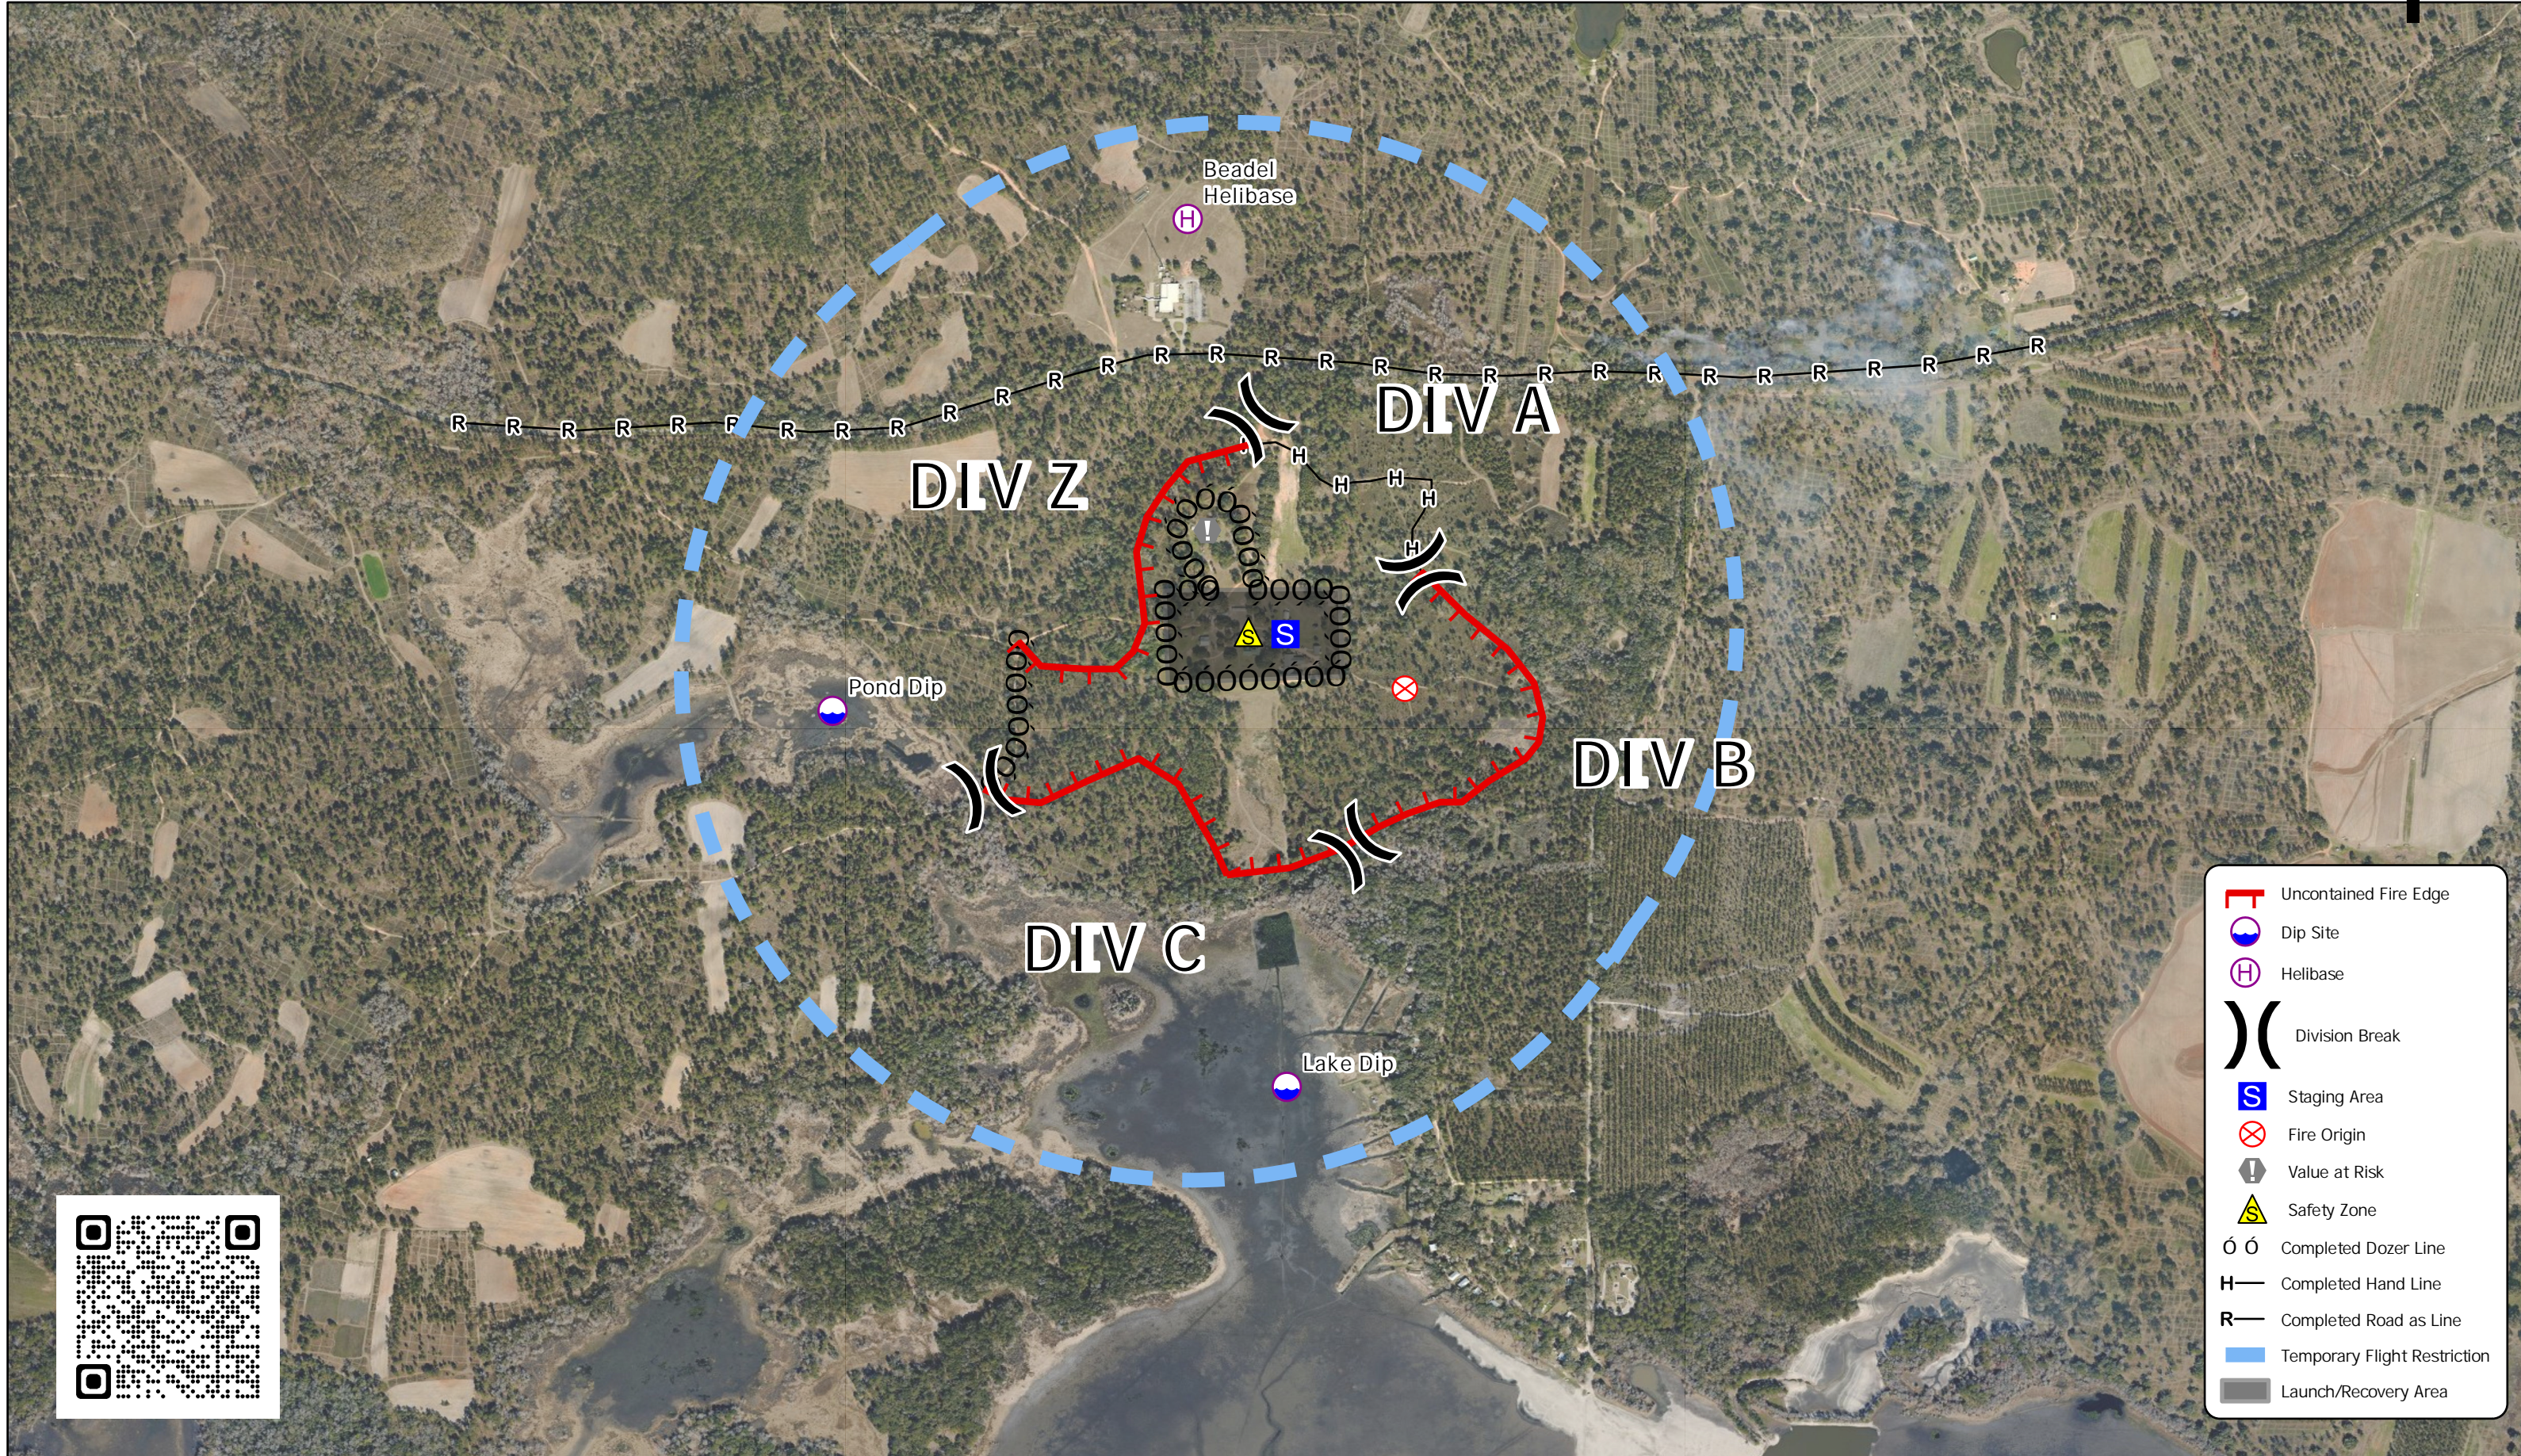

TALL TIMBERS

Beadel Fire Ops Map

November 17th, 2023 0800

- Uncontained Fire Edge
- Dip Site
- Helibase
- Division Break
- Staging Area
- Fire Origin
- Value at Risk
- Safety Zone
- Completed Dozer Line
- Completed Hand Line
- Completed Road as Line
- Temporary Flight Restriction
- Launch/Recovery Area