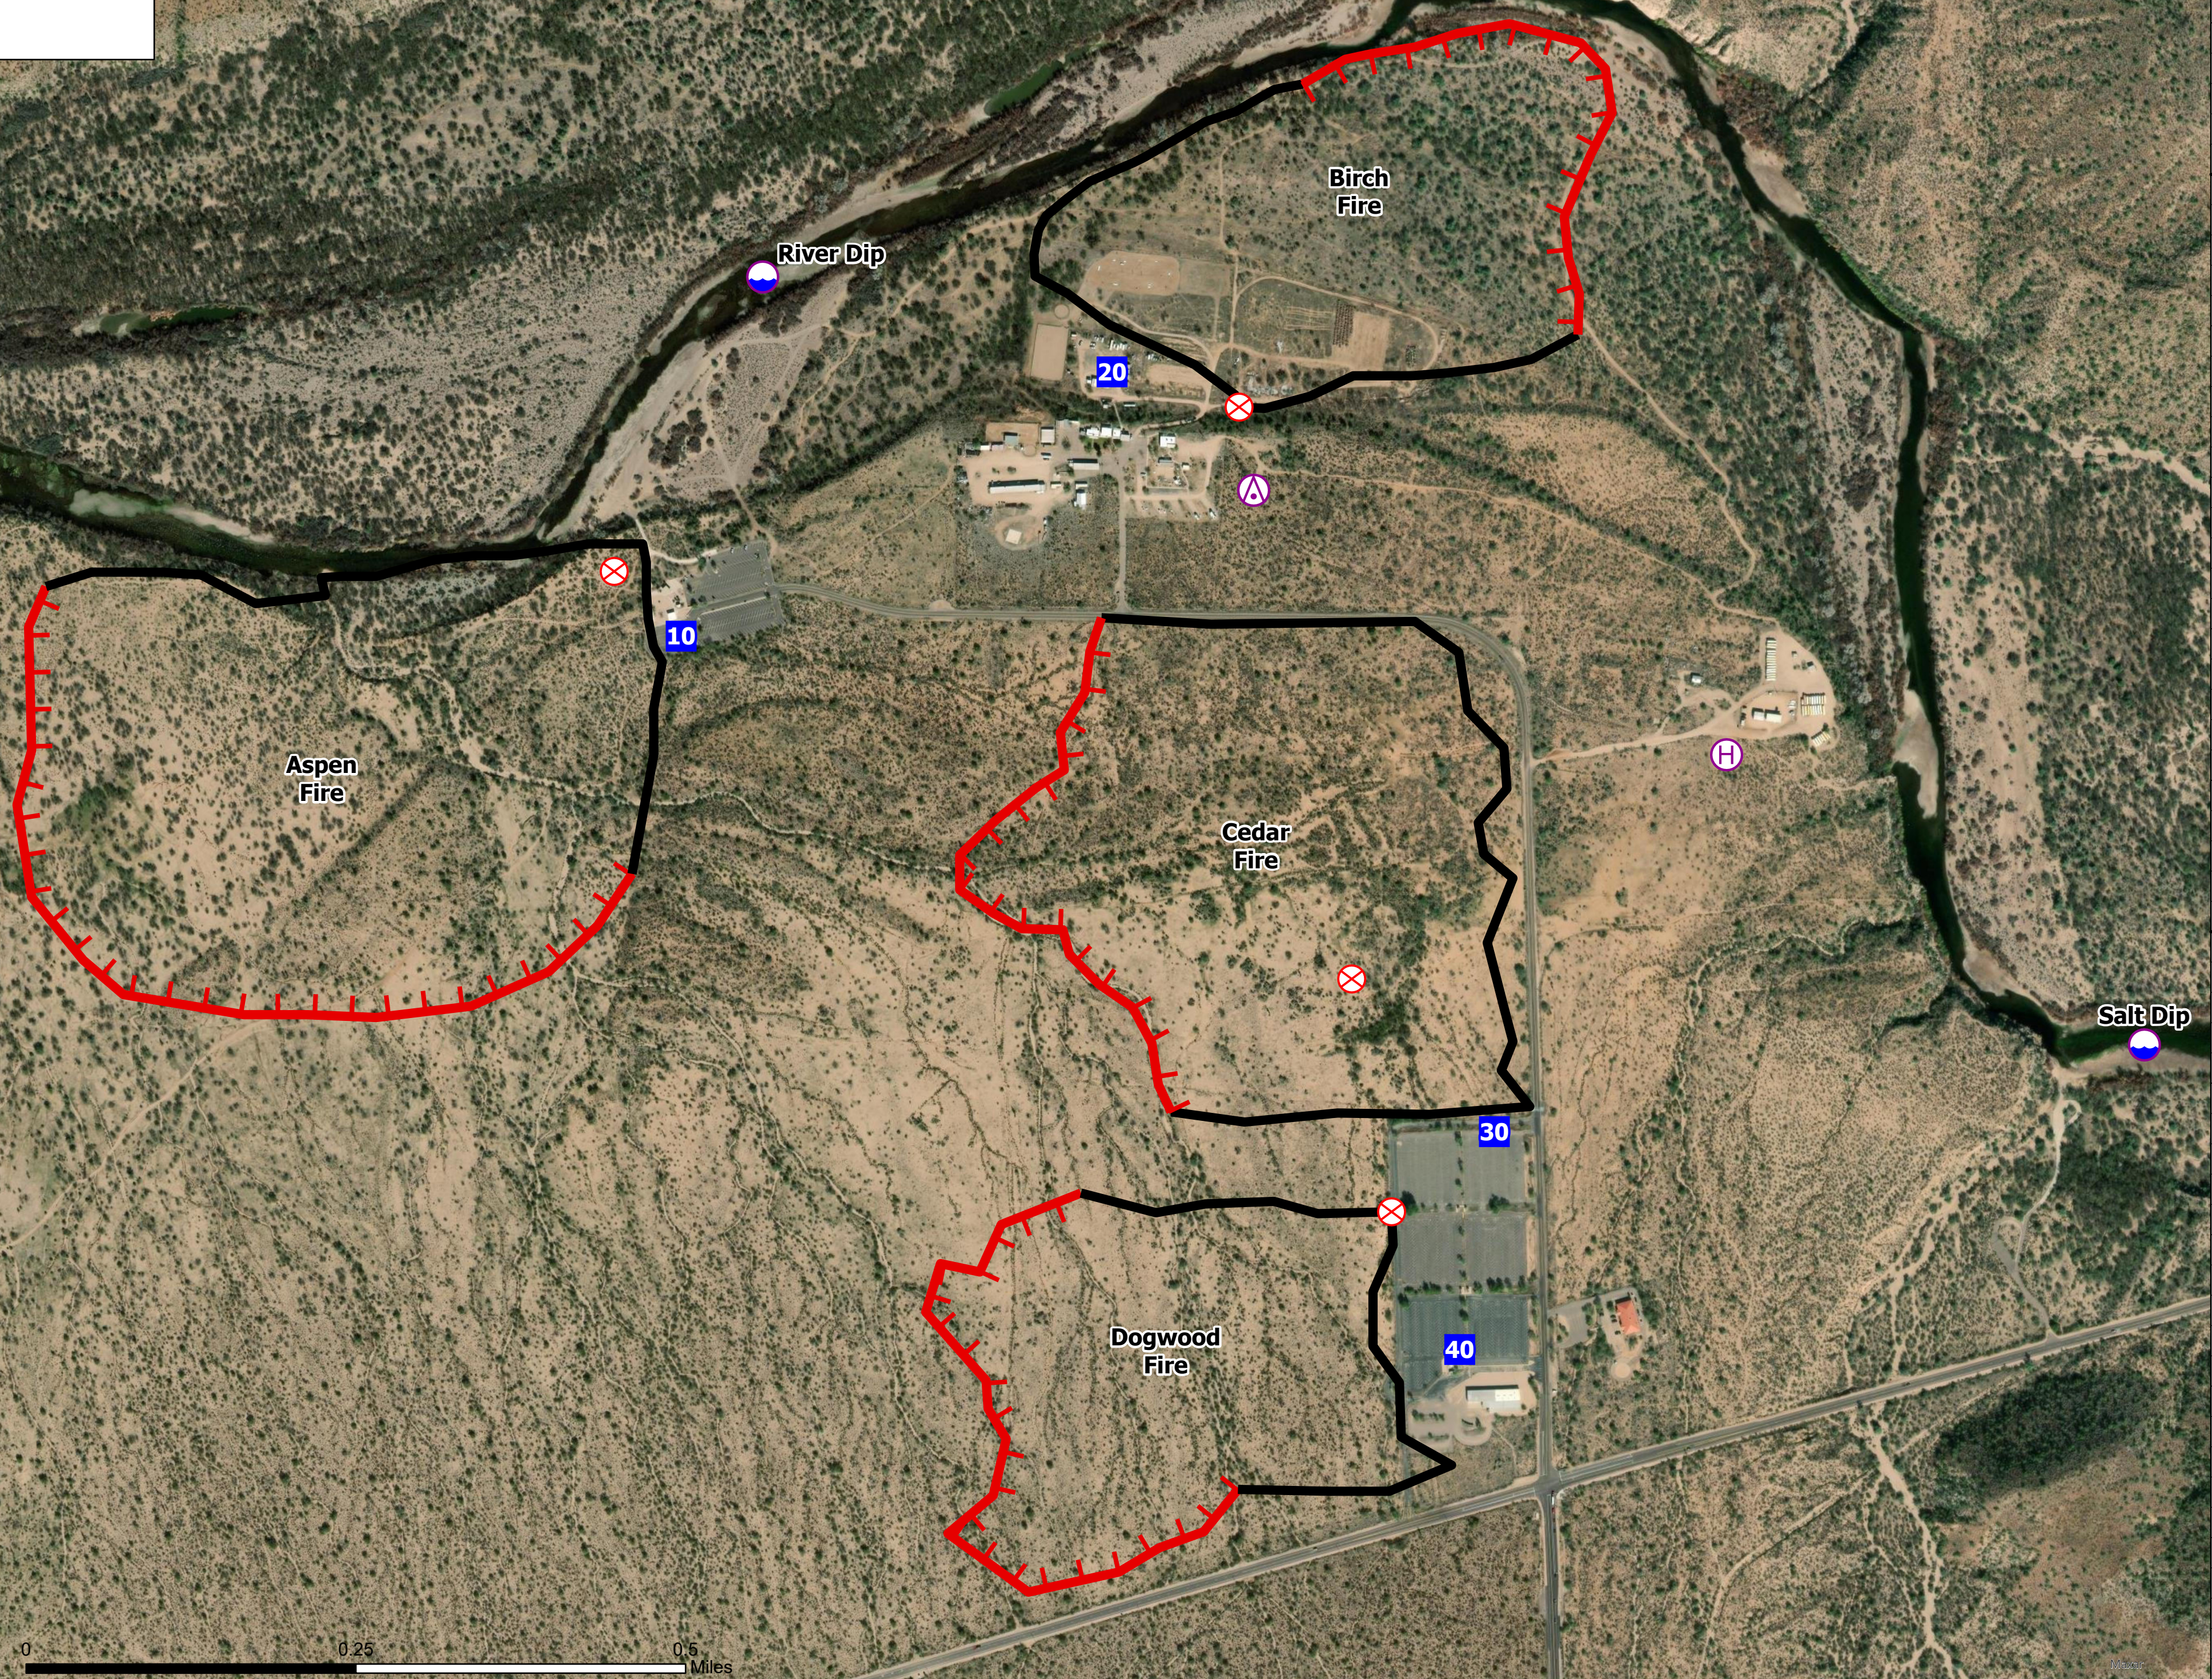

Mesa S-373

Flight Exercise 2
Initial Attack Scenario

- ⊗ Aerial Hazard
- ⊙ Dip Site
- ⊕ Helibase
- Drop Point
- ⊗ Fire Origin
- Contained
- Uncontained

JMurgolio
12/4/2023 0943
NAD 1983 2011 Datum, LatLong Grid