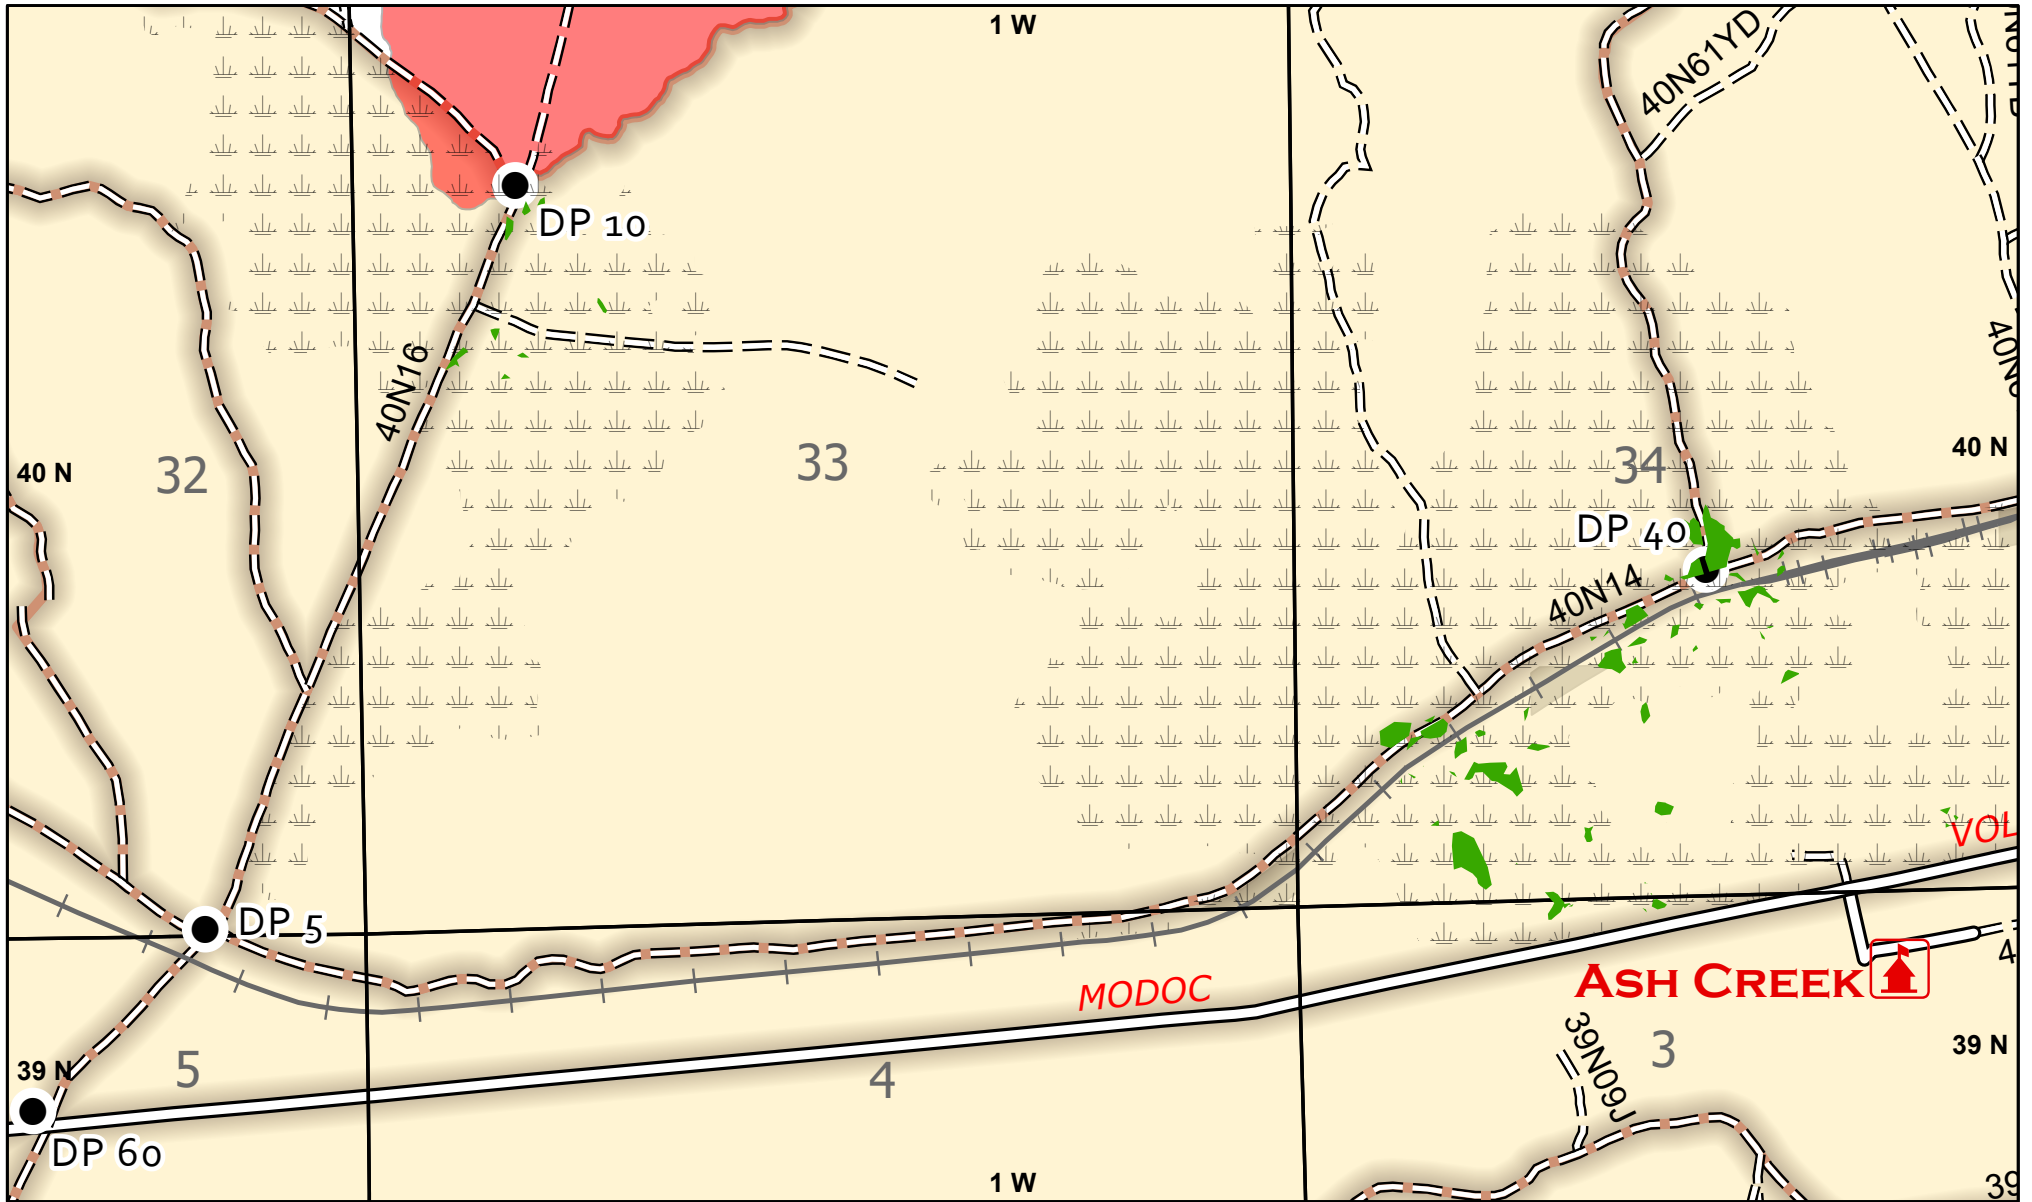

Shasta Trinity National Forest
Shasta McCloud Management Unit
HWY 89 PRESCRIBED BURN ~ ASPEN CLUMPS

- Railroad
- FirePerimeter
- Complete
- Hwy89 Burn Blocks
- DropPoints
- Aspen Clumps**
 - Untreated