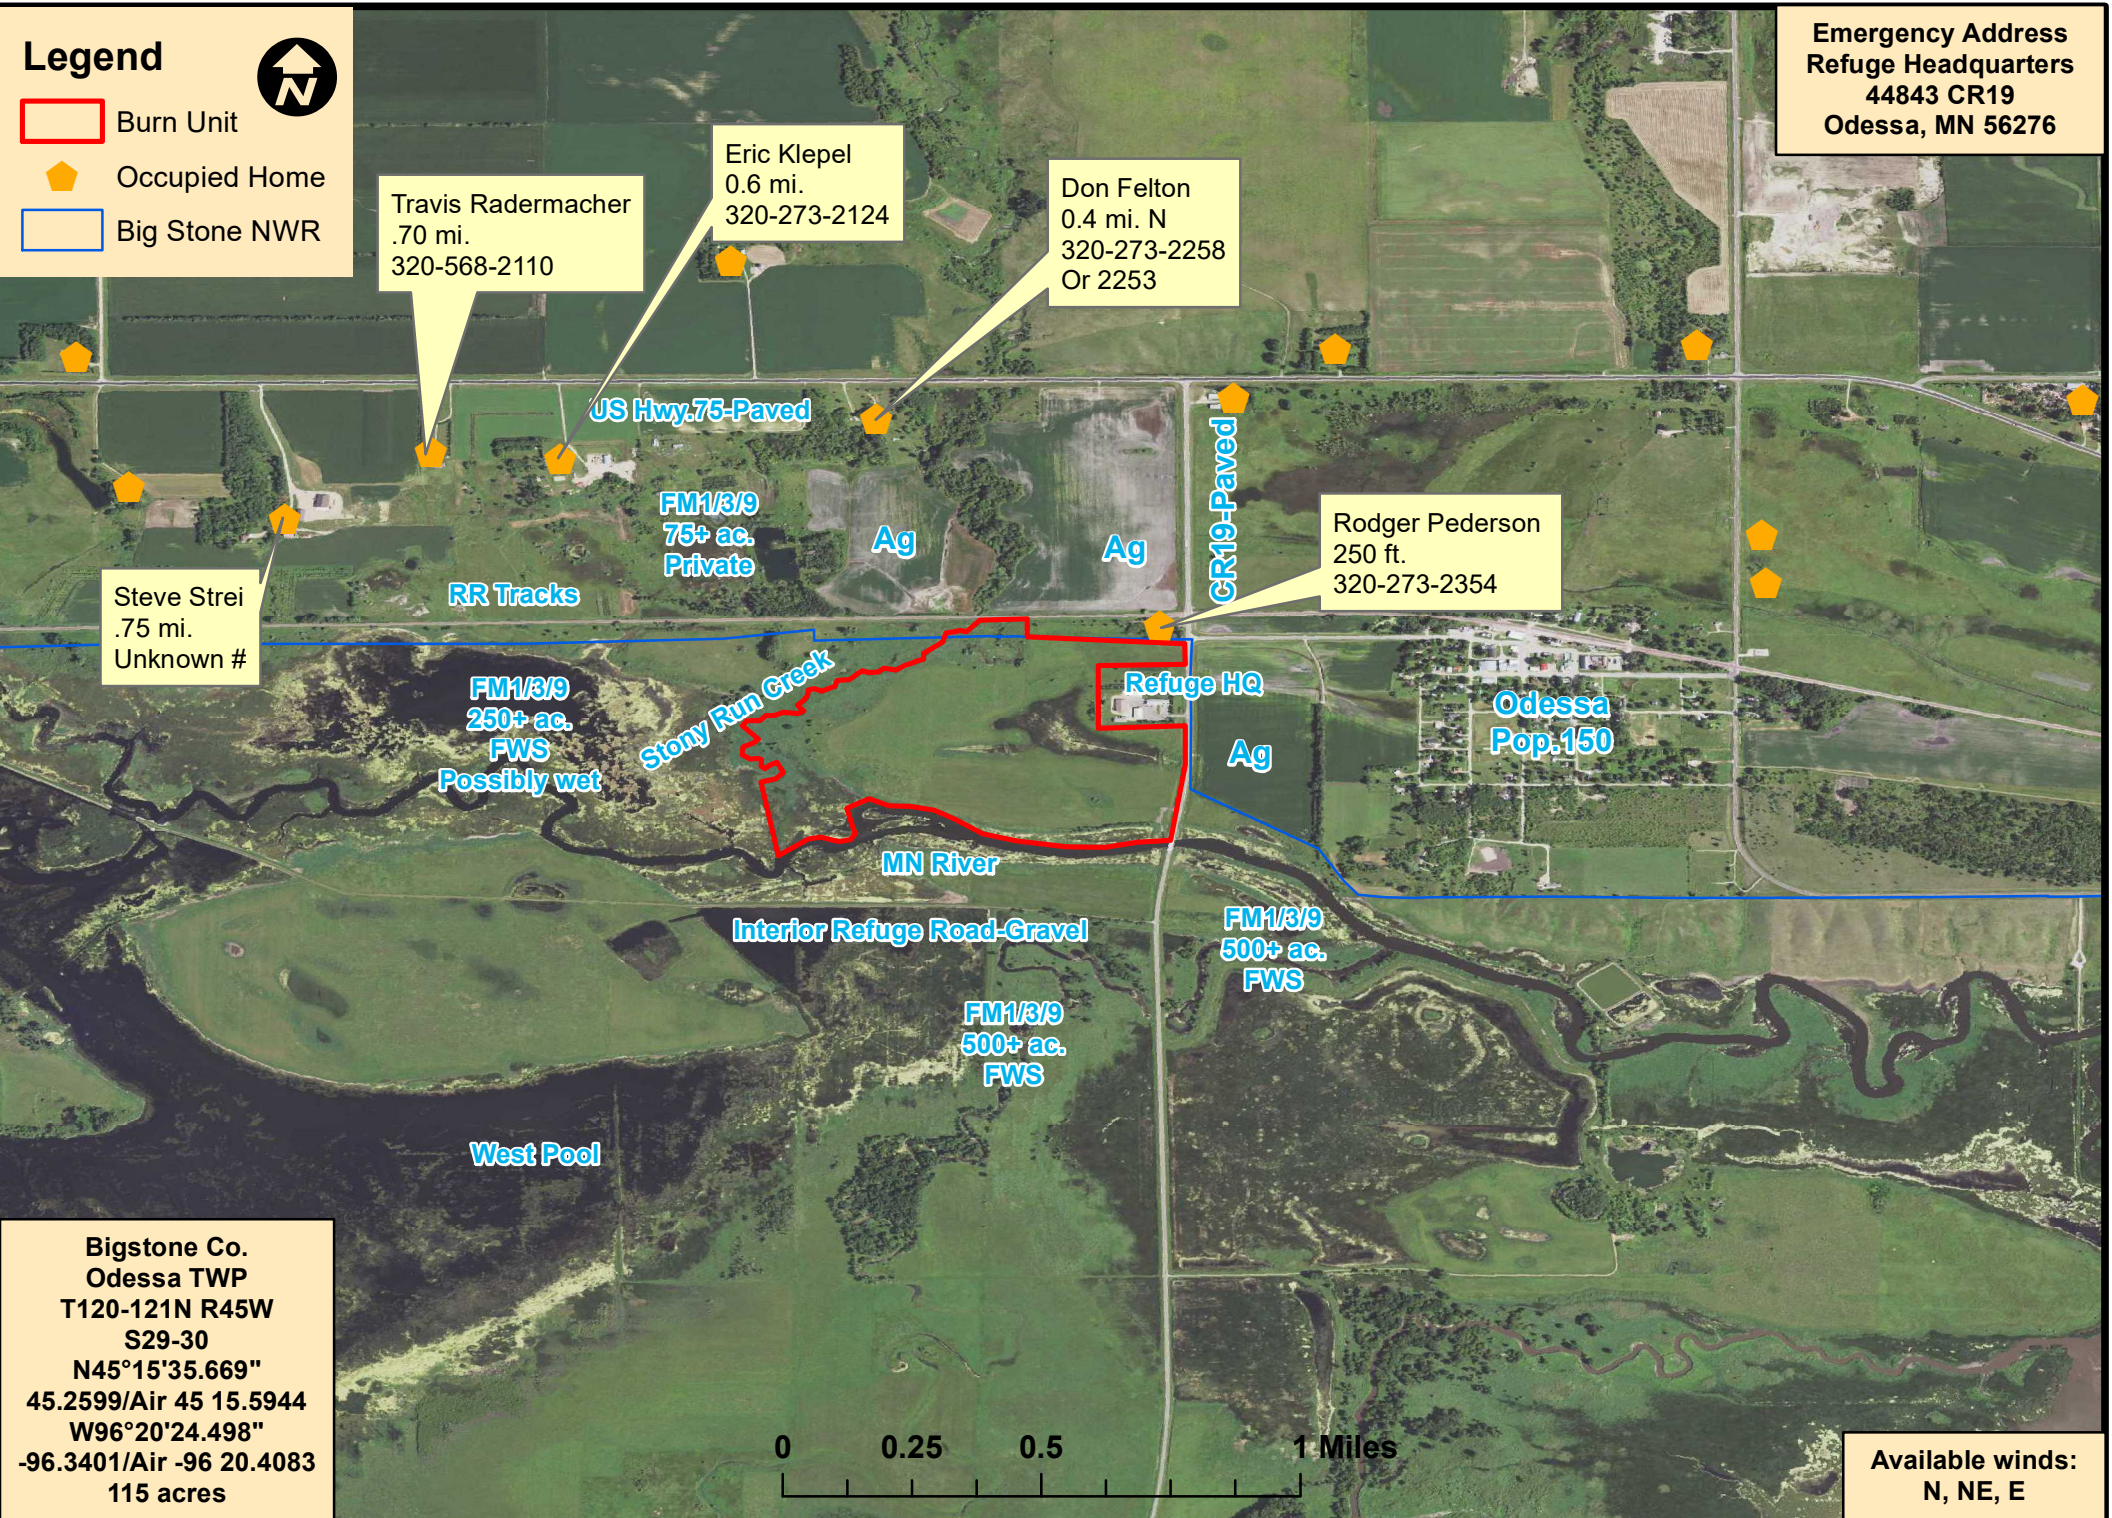

Headquarters Contingency Map

Emergency Address
 Refuge Headquarters
 44843 CR19
 Odessa, MN 56276

Legend

- Burn Unit
- ◆ Occupied Home
- Big Stone NWR

Travis Radermacher
 .70 mi.
 320-568-2110

Eric Klepel
 0.6 mi.
 320-273-2124

FM1/3/9
 500+ ac.
 FWS

FM1/3/9
 500+ ac.
 FWS

West Pool

Refuge HQ
 Ag

Odessa
 Pop.150

GR19-Paved

US Hwy.75-Paved

RR Tracks

Ag

Ag

Bigstone Co.
 Odessa TWP
 T120-121N R45W
 S29-30
 N45°15'35.669"
 45.2599/Air 45 15.5944
 W96°20'24.498"
 -96.3401/Air -96 20.4083
 115 acres

Available winds:
 N, NE, E