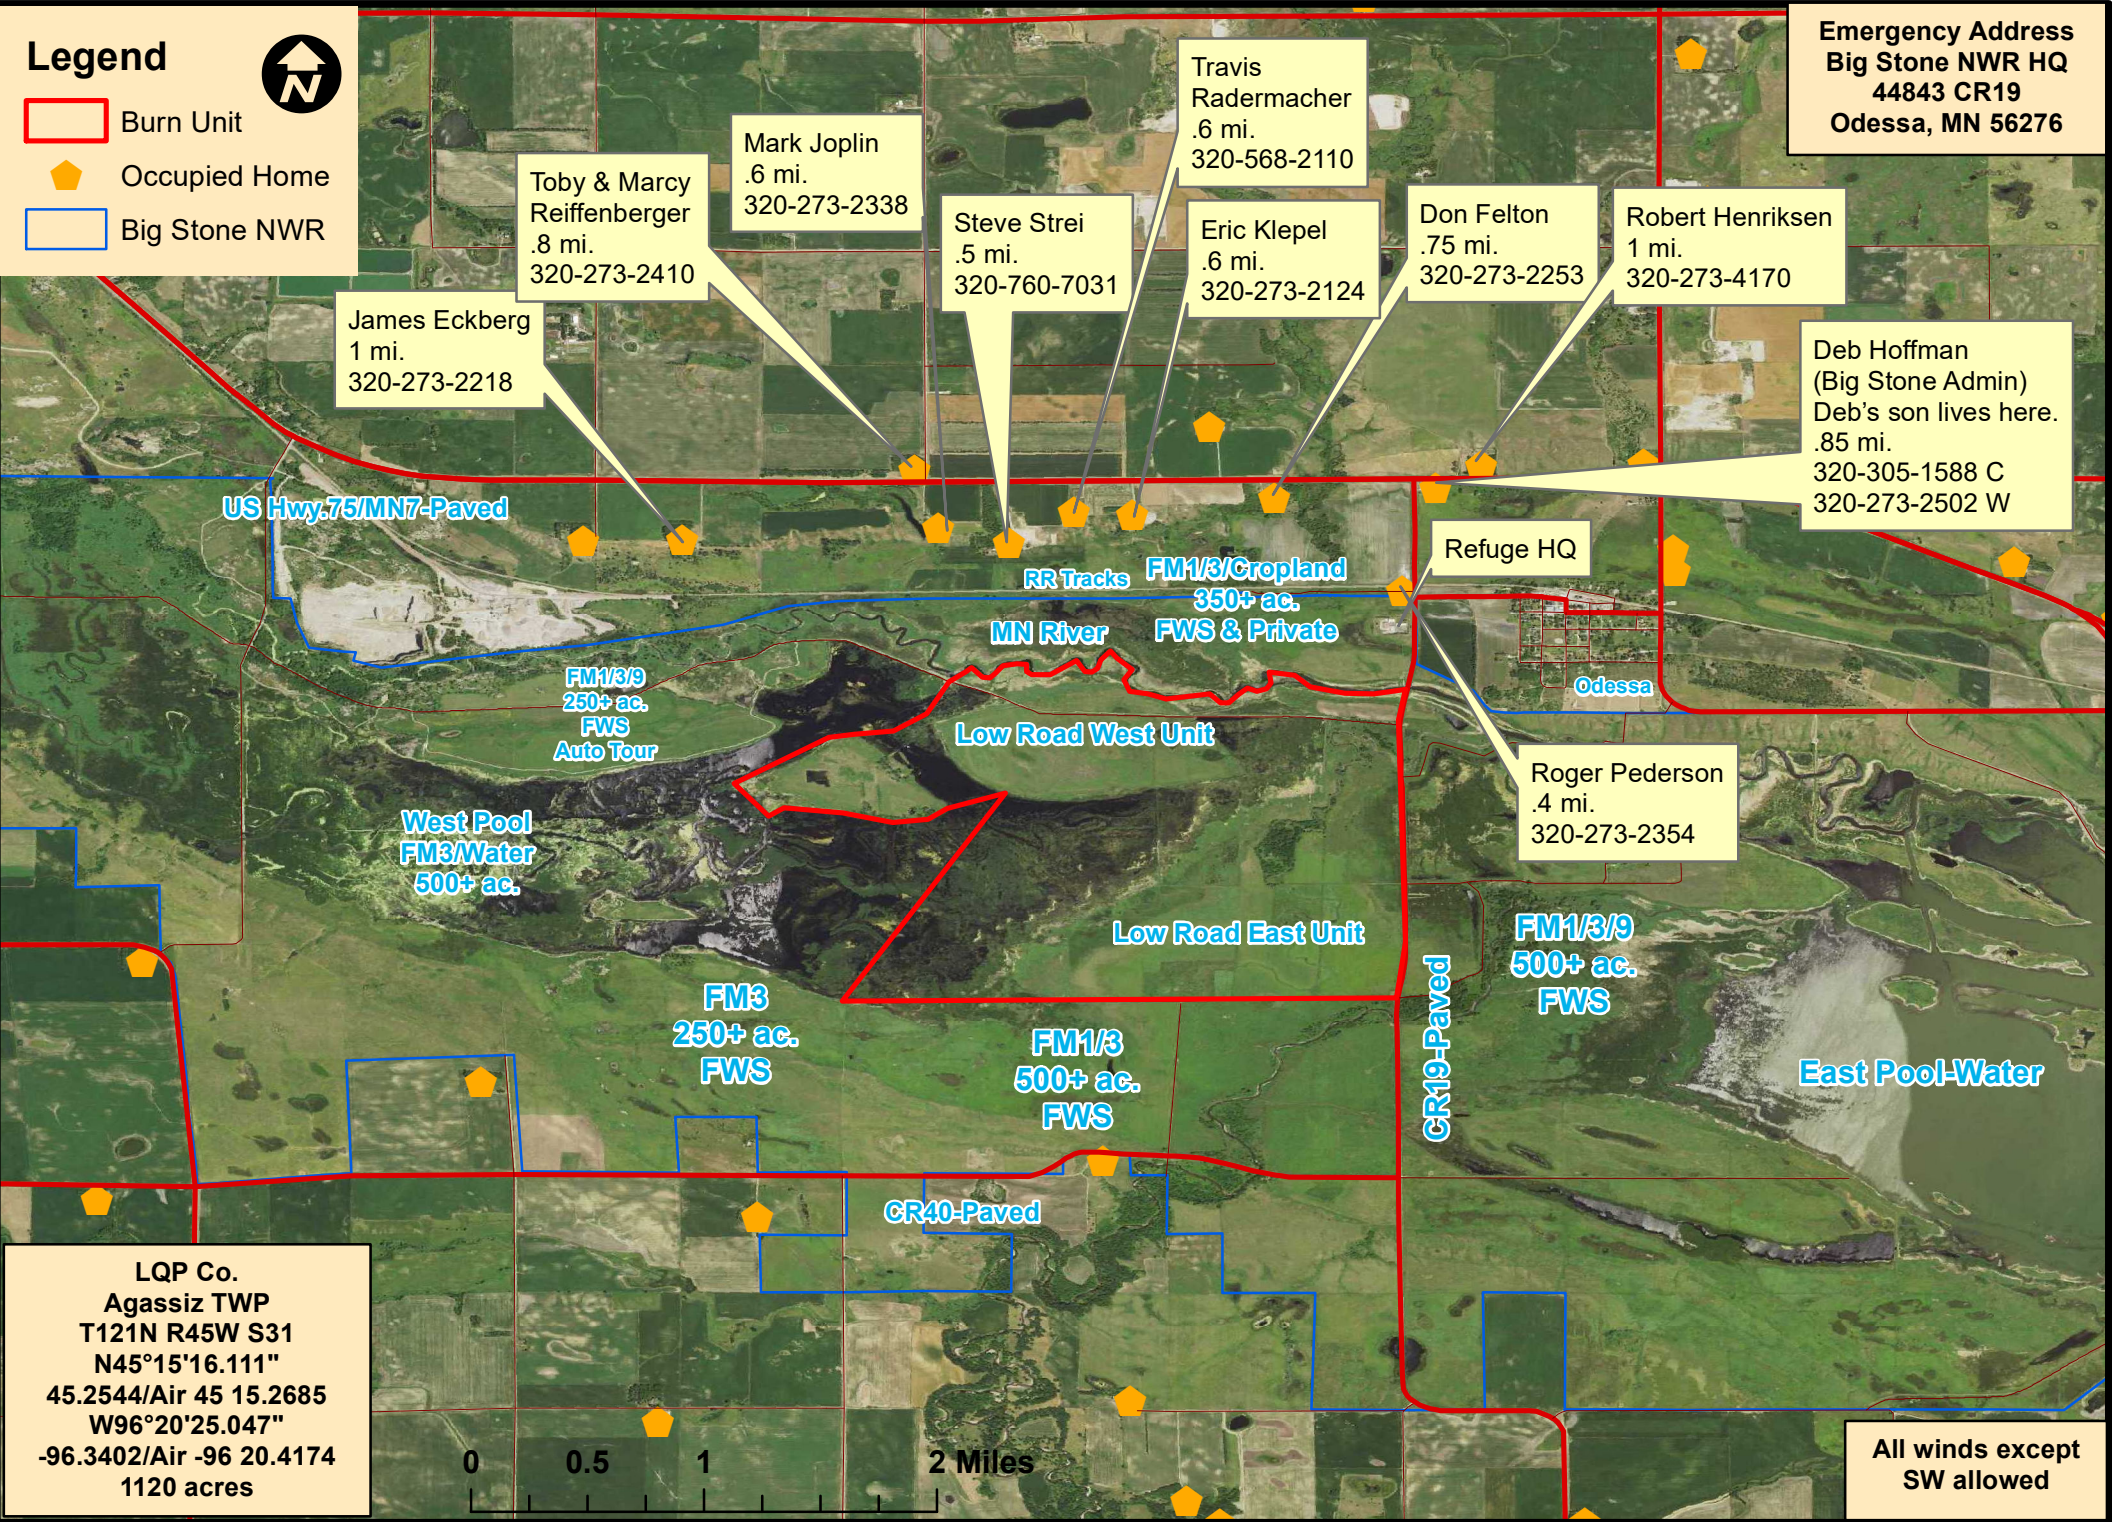

Low Roads Contingency Map

Emergency Address
Big Stone NWR HQ
 44843 CR19
 Odessa, MN 56276

Legend

- Burn Unit
- ◆ Occupied Home
- Big Stone NWR

James Eckberg
 1 mi.
 320-273-2218

Toby & Marcy
 Reiffenberger
 .8 mi.
 320-273-2410

Deb Hoffman
 (Big Stone Admin)
 Deb's son lives here.
 .85 mi.
 320-305-1588 C
 320-273-2502 W

Roger Pederson
 .4 mi.
 320-273-2354

LQP Co.
 Agassiz TWP
 T121N R45W S31
 N45°15'16.111"
 45.2544/Air 45 15.2685
 W96°20'25.047"
 -96.3402/Air -96 20.4174
 1120 acres

All winds except
 SW allowed