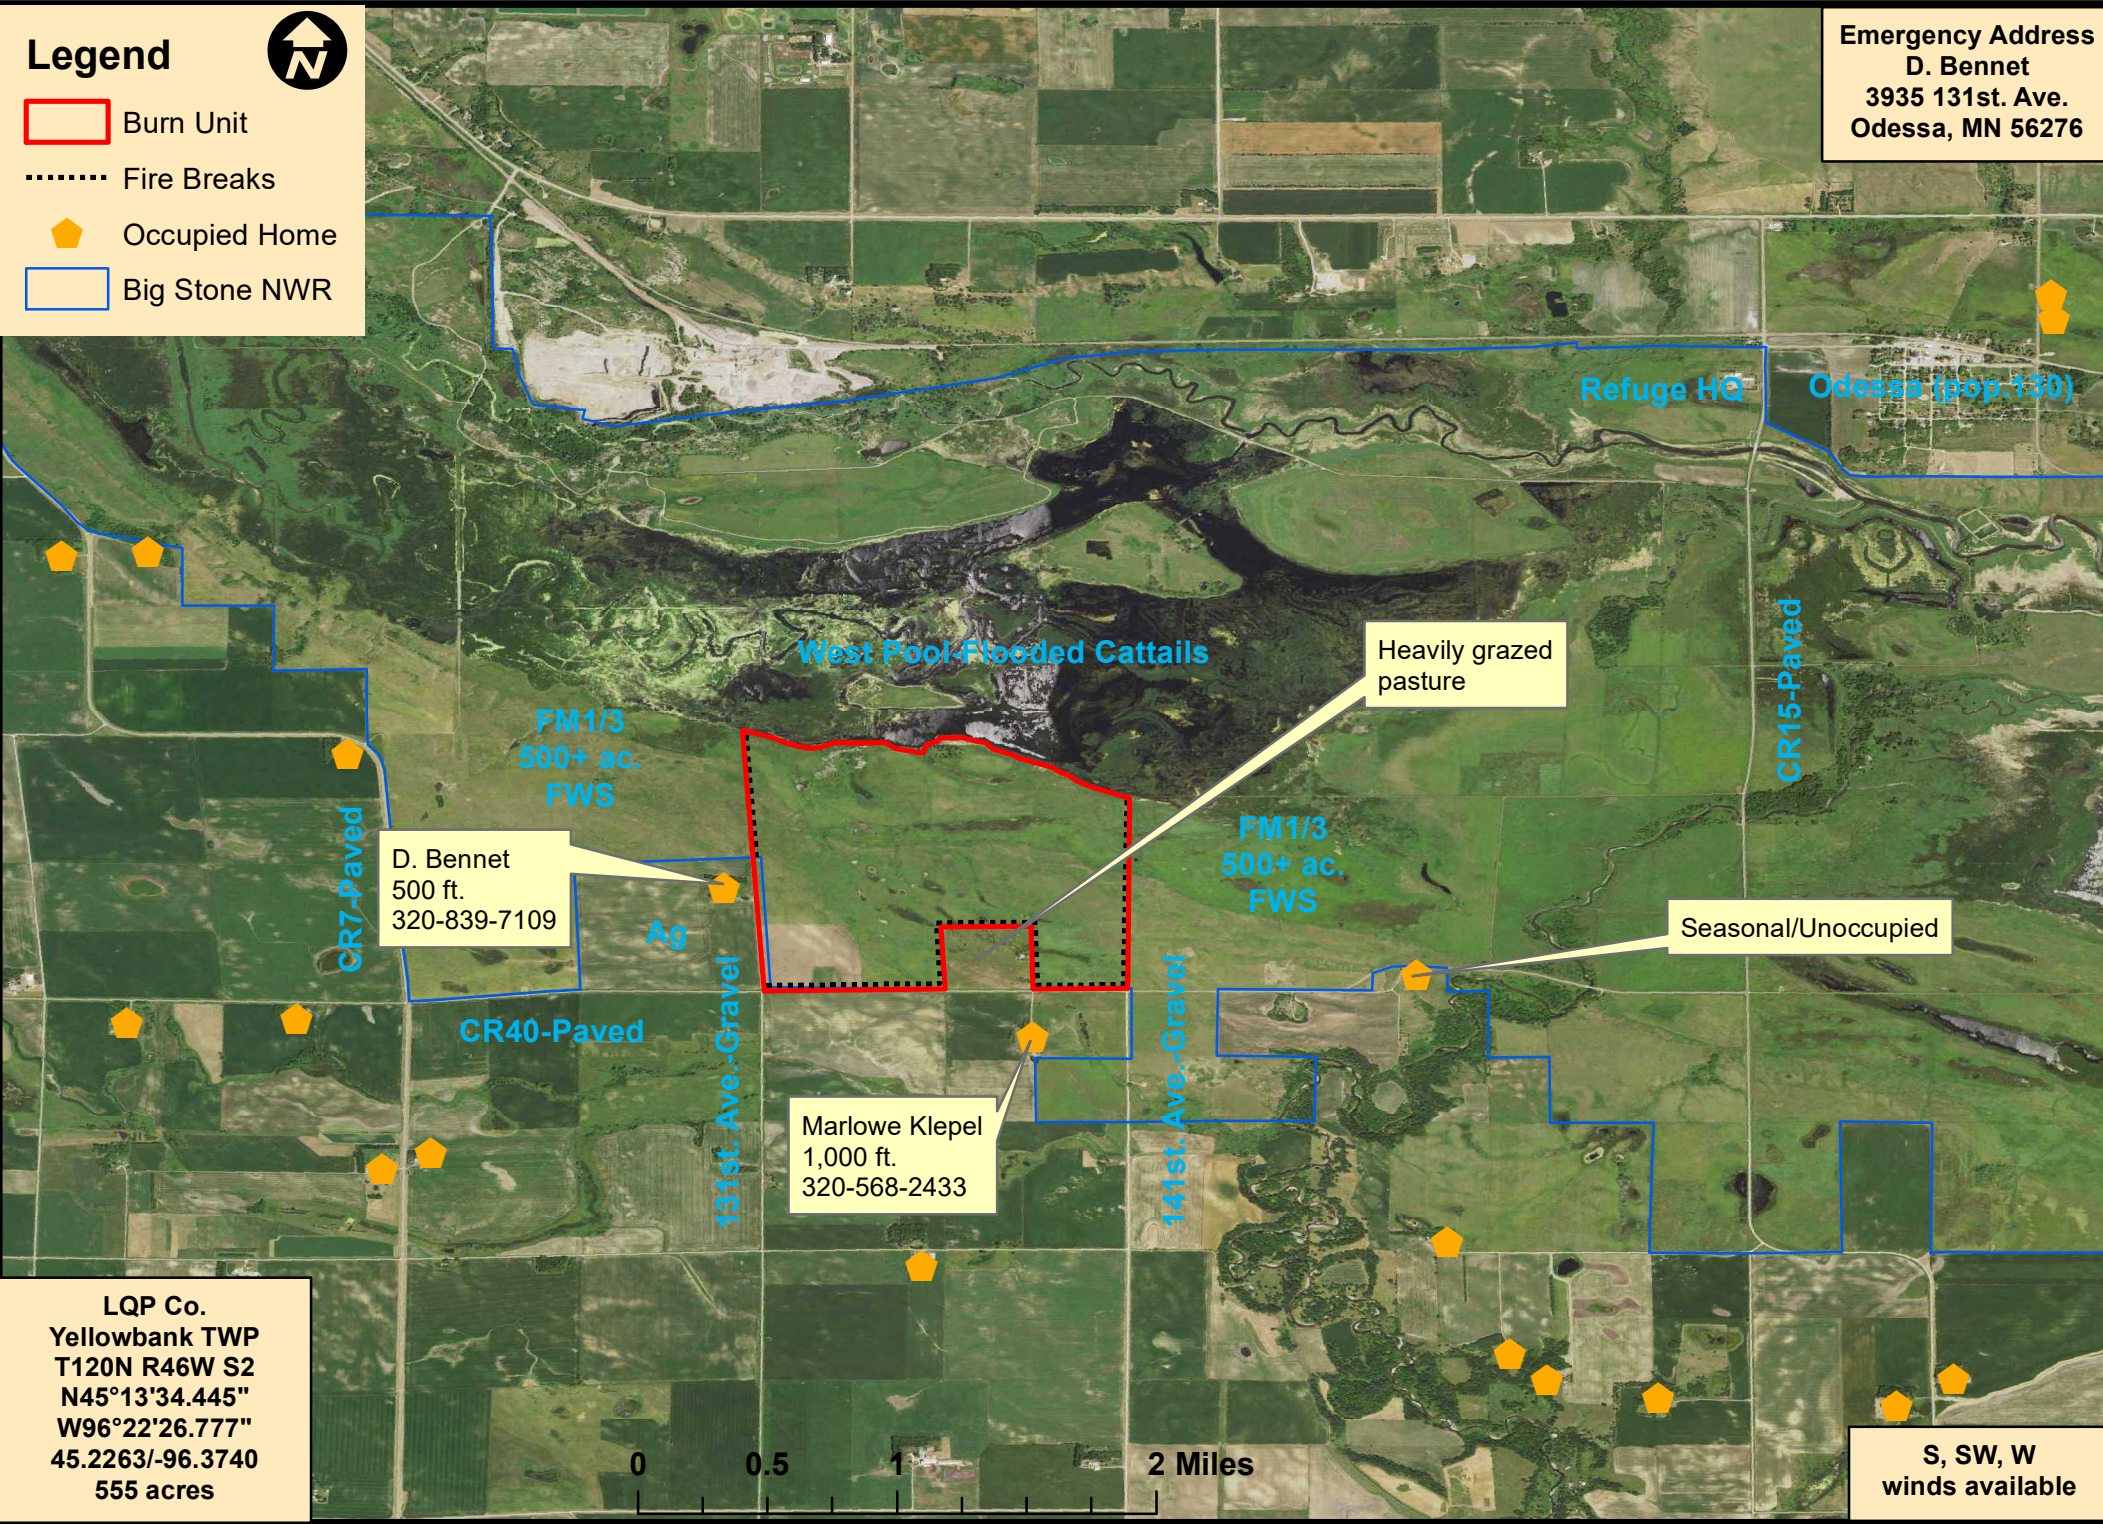

South Prairie 2 Cont. Map

Emergency Address
D. Bennet
3935 131st. Ave.
Odessa, MN 56276

Legend

- Burn Unit
- Fire Breaks
- Occupied Home
- Big Stone NWR

Refuge HQ
Odessa (pop. 130)

West Pool-Flooded Cattails

Heavily grazed pasture

FM1/3
500+ ac.
FWS

FM1/3
500+ ac.
FWS

D. Bennet
500 ft.
320-839-7109

Ag

Seasonal/Unoccupied

CR40-Paved

131st. Ave.-Gravel

141st. Ave.-Gravel

Marlowe Klepel
1,000 ft.
320-568-2433

LQP Co.
Yellowbank TWP
T120N R46W S2
N45°13'34.445"
W96°22'26.777"
45.2263/-96.3740
555 acres

0 0.5 1 2 Miles

S, SW, W
winds available