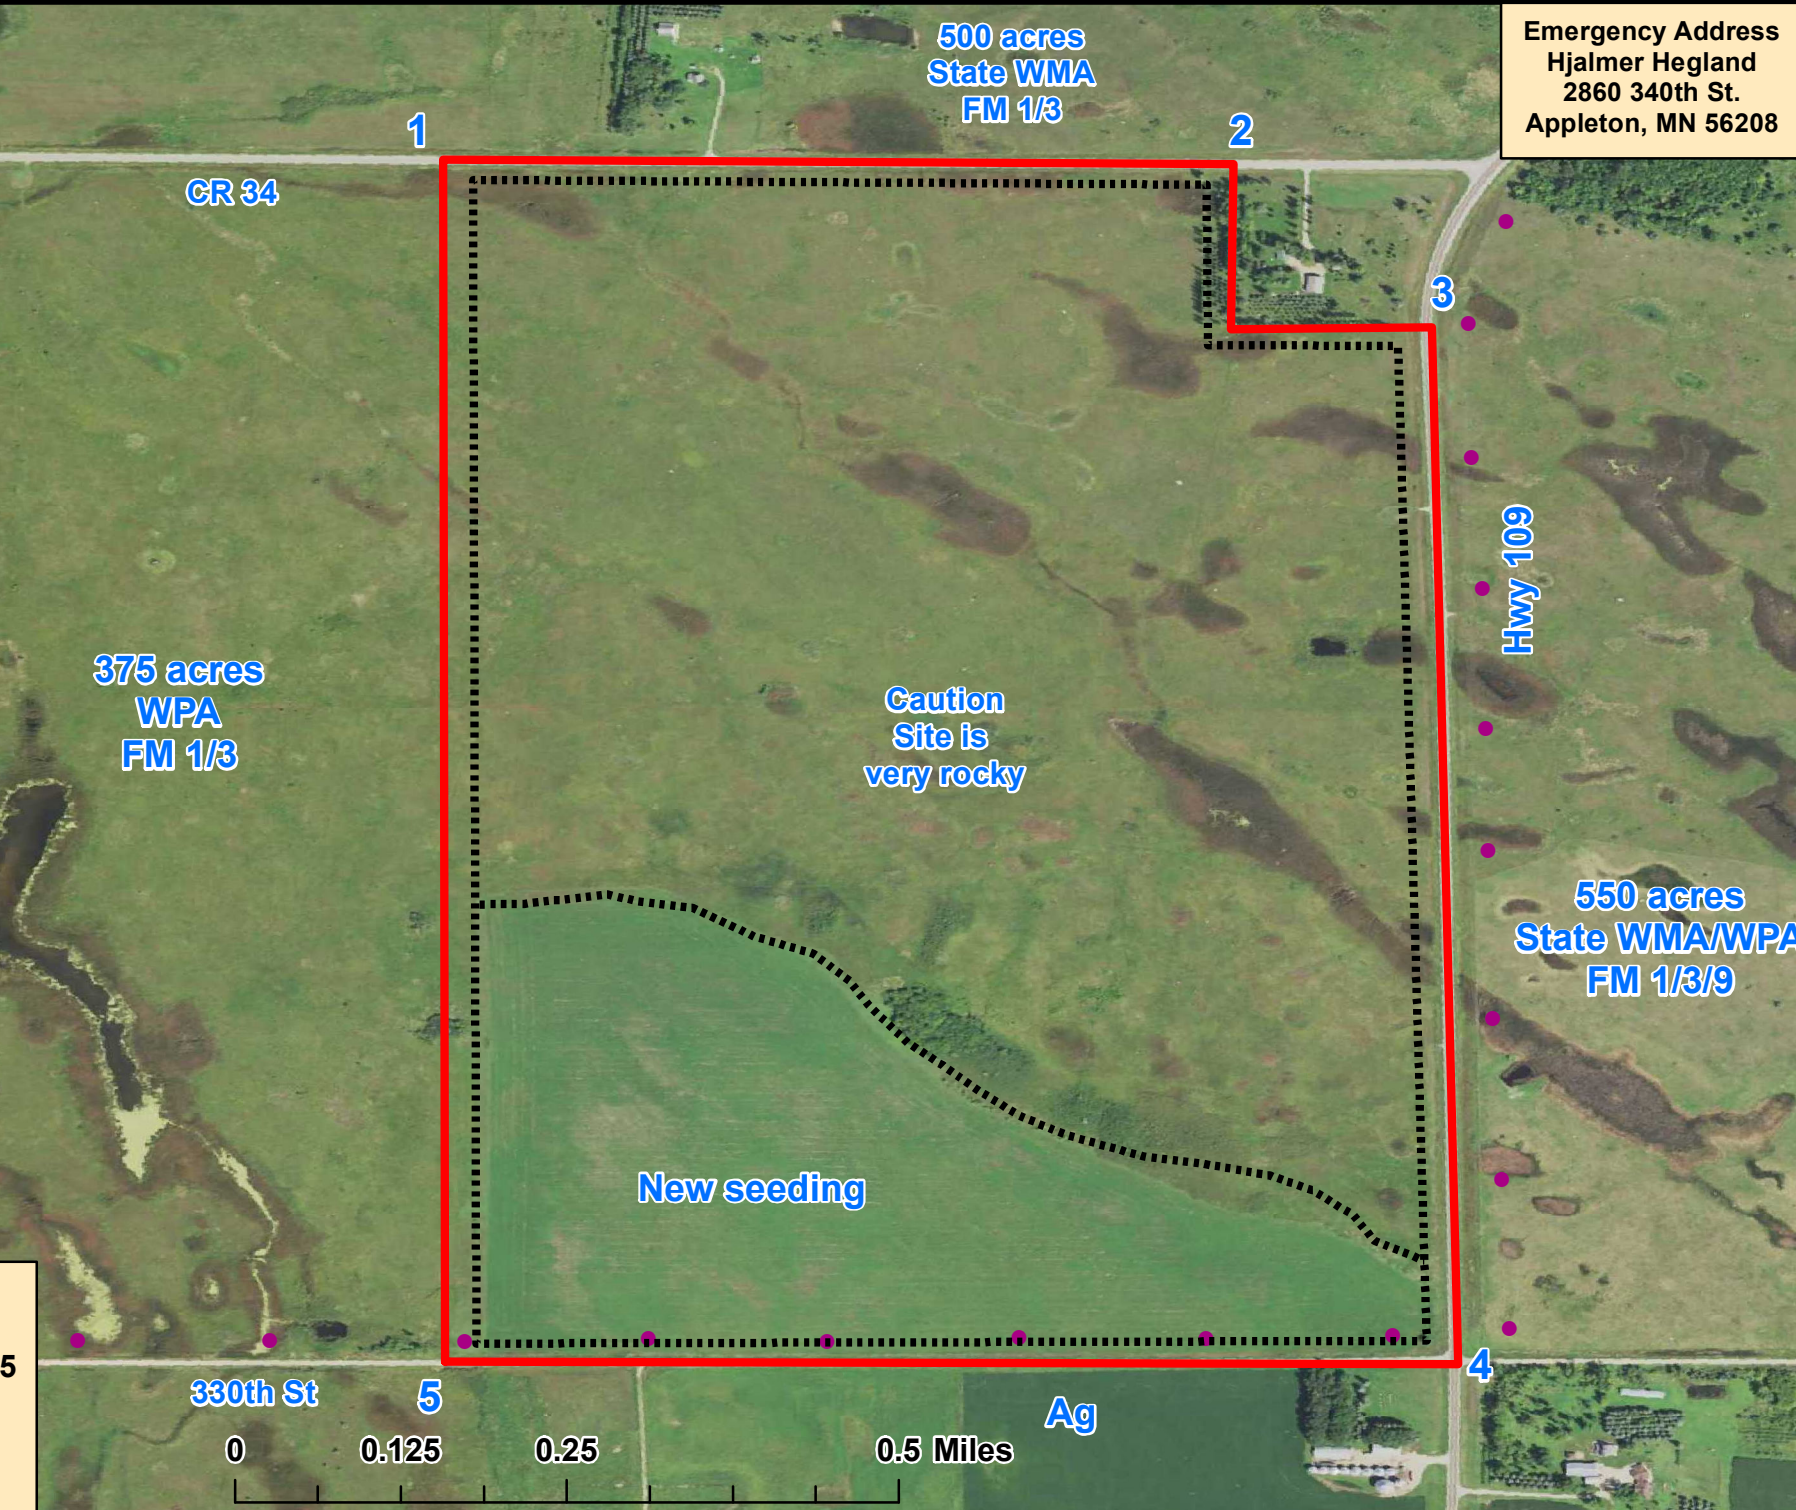

# Hastad East Ops Map

Emergency Address  
Hjalmer Hegland  
2860 340th St.  
Appleton, MN 56208

**Legend** 

-  Burn Unit
-  Fire Breaks
-  Utility Poles

N, NE, E  
winds available

Sample Ignition  
w/NE winds

5-1 & 5-4  
1-2-3 & 4-3

Lac Qui Parle Co  
Hantho TWP  
T119-120N R43W S5  
N45°8'23.562"  
W96°3'49.426"  
300 acres