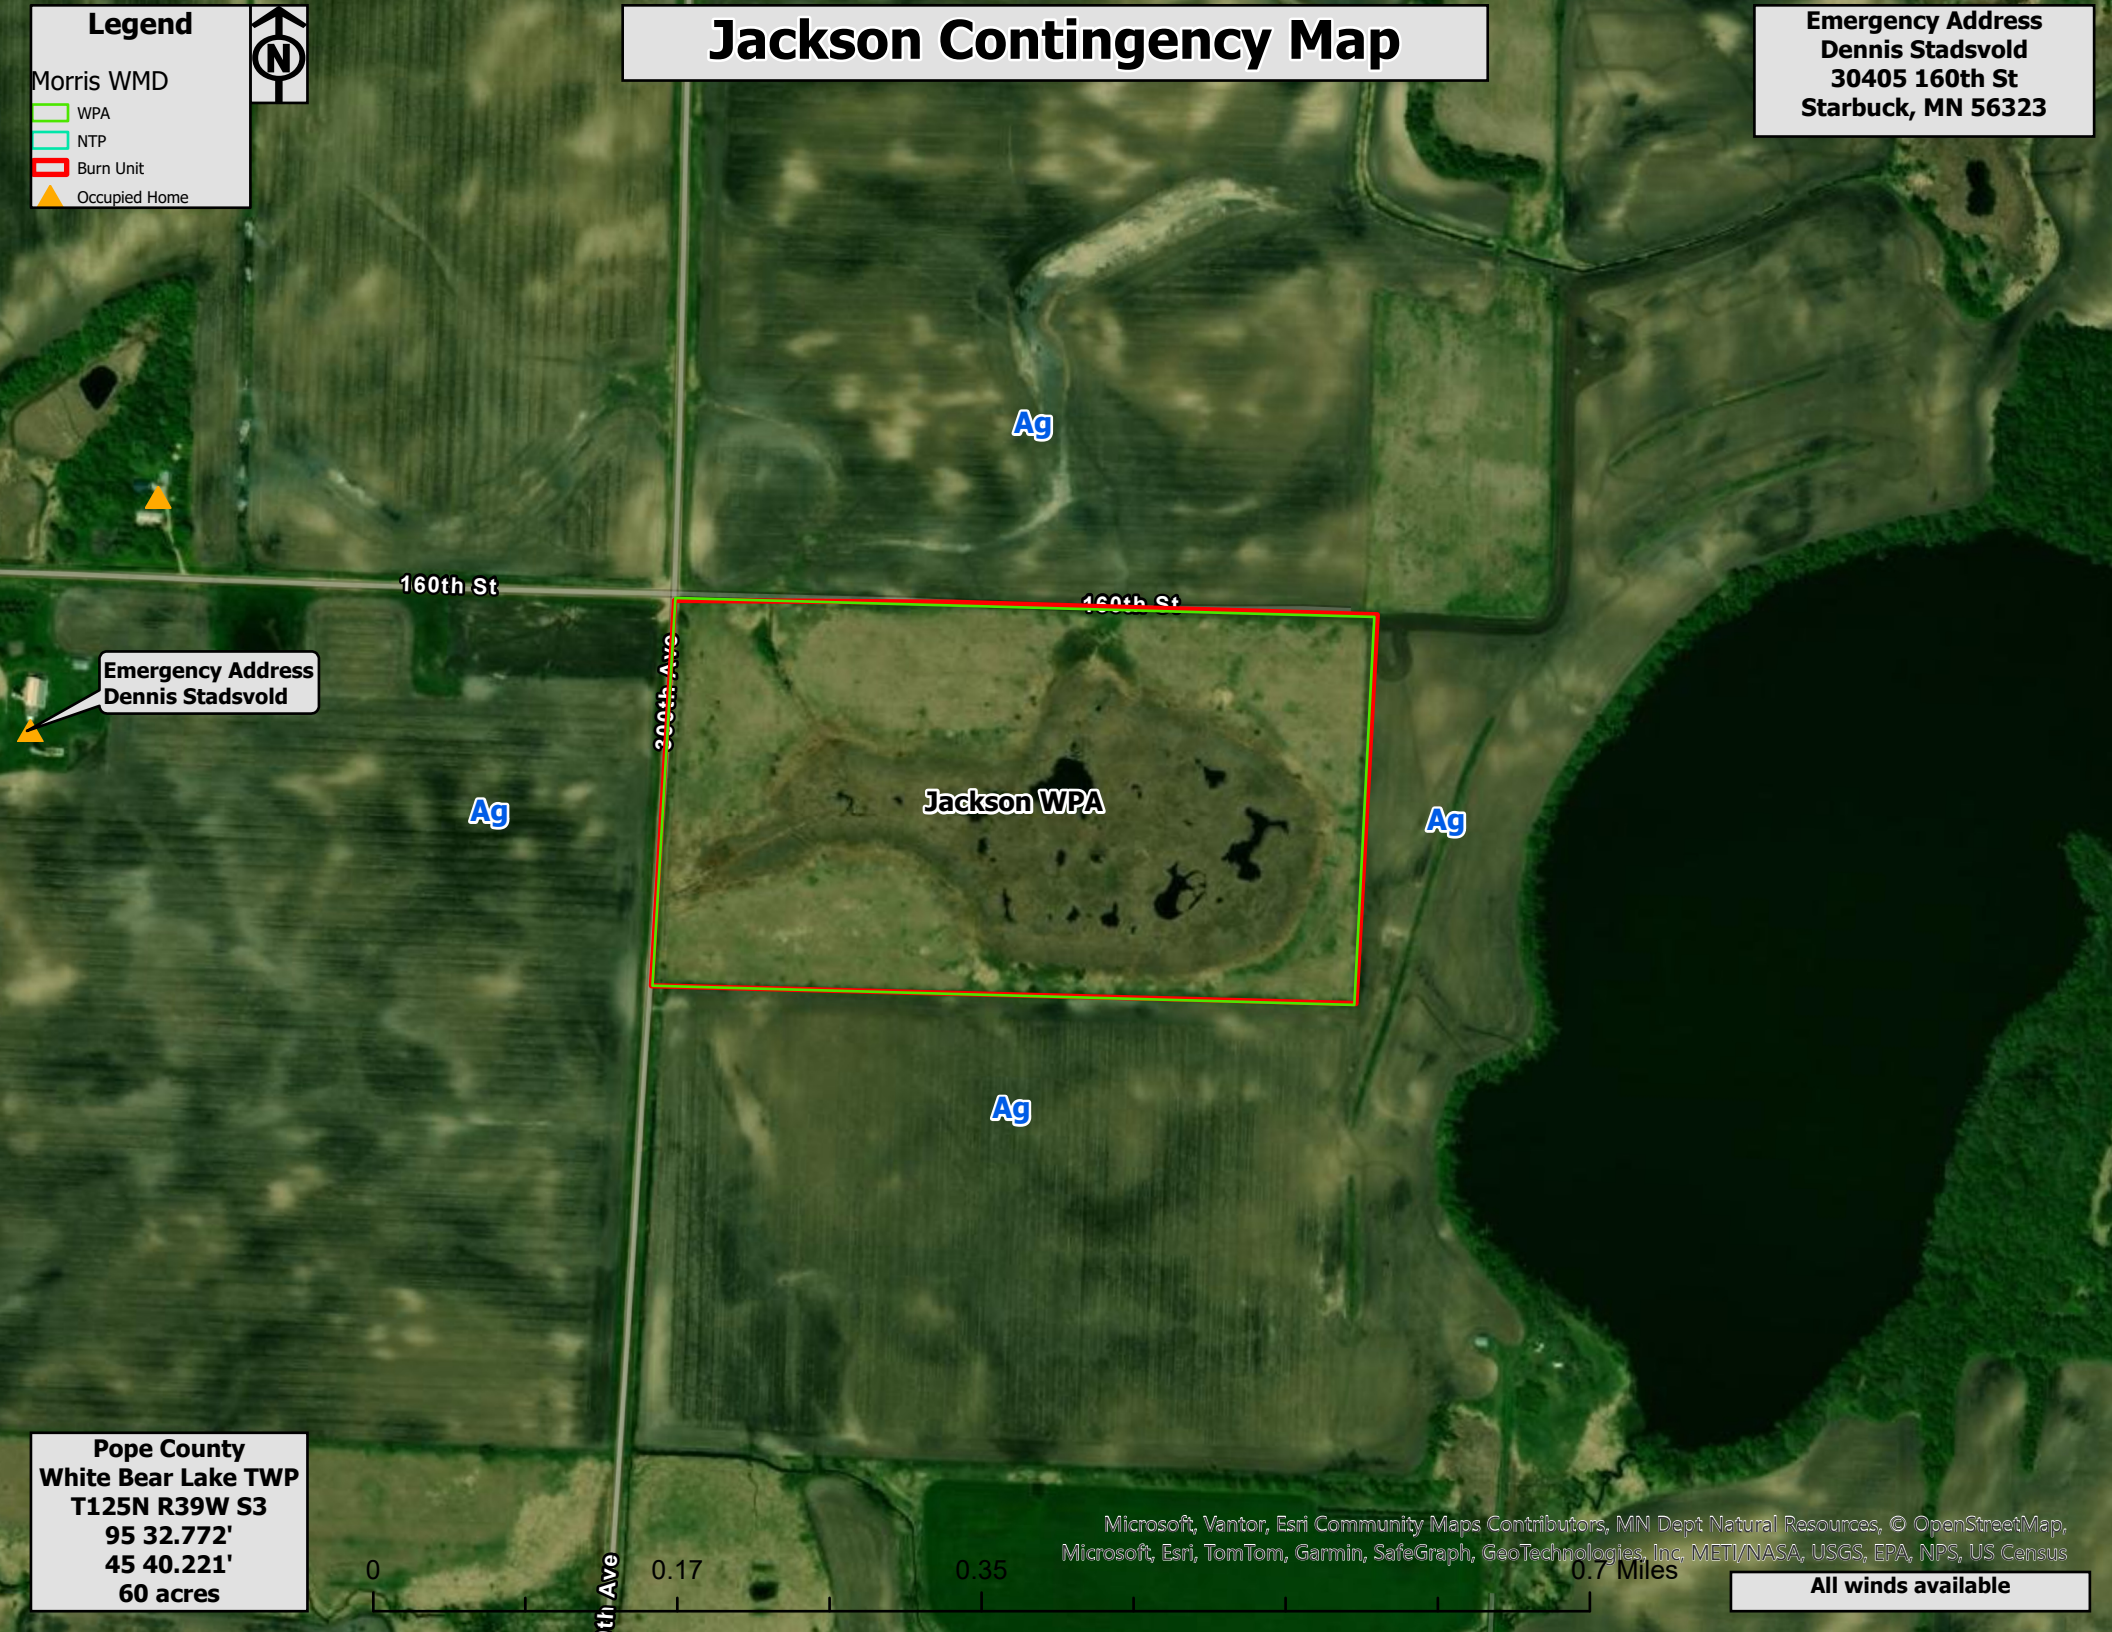

Jackson Contingency Map

Emergency Address
Dennis Stadvold
30405 160th St
Starbuck, MN 56323

Legend

Morris WMD

- WPA
- NTP
- Burn Unit
- Occupied Home

Emergency Address
Dennis Stadvold

Pope County
White Bear Lake TWP
T125N R39W S3
95 32.772'
45 40.221'
60 acres

Microsoft, Vantor, Esri Community Maps Contributors, MN Dept Natural Resources, © OpenStreetMap, Microsoft, Esri, TomTom, Garmin, SafeGraph, GeoTechnologies, Inc, METI/NASA, USGS, EPA, NPS, US Census

All winds available