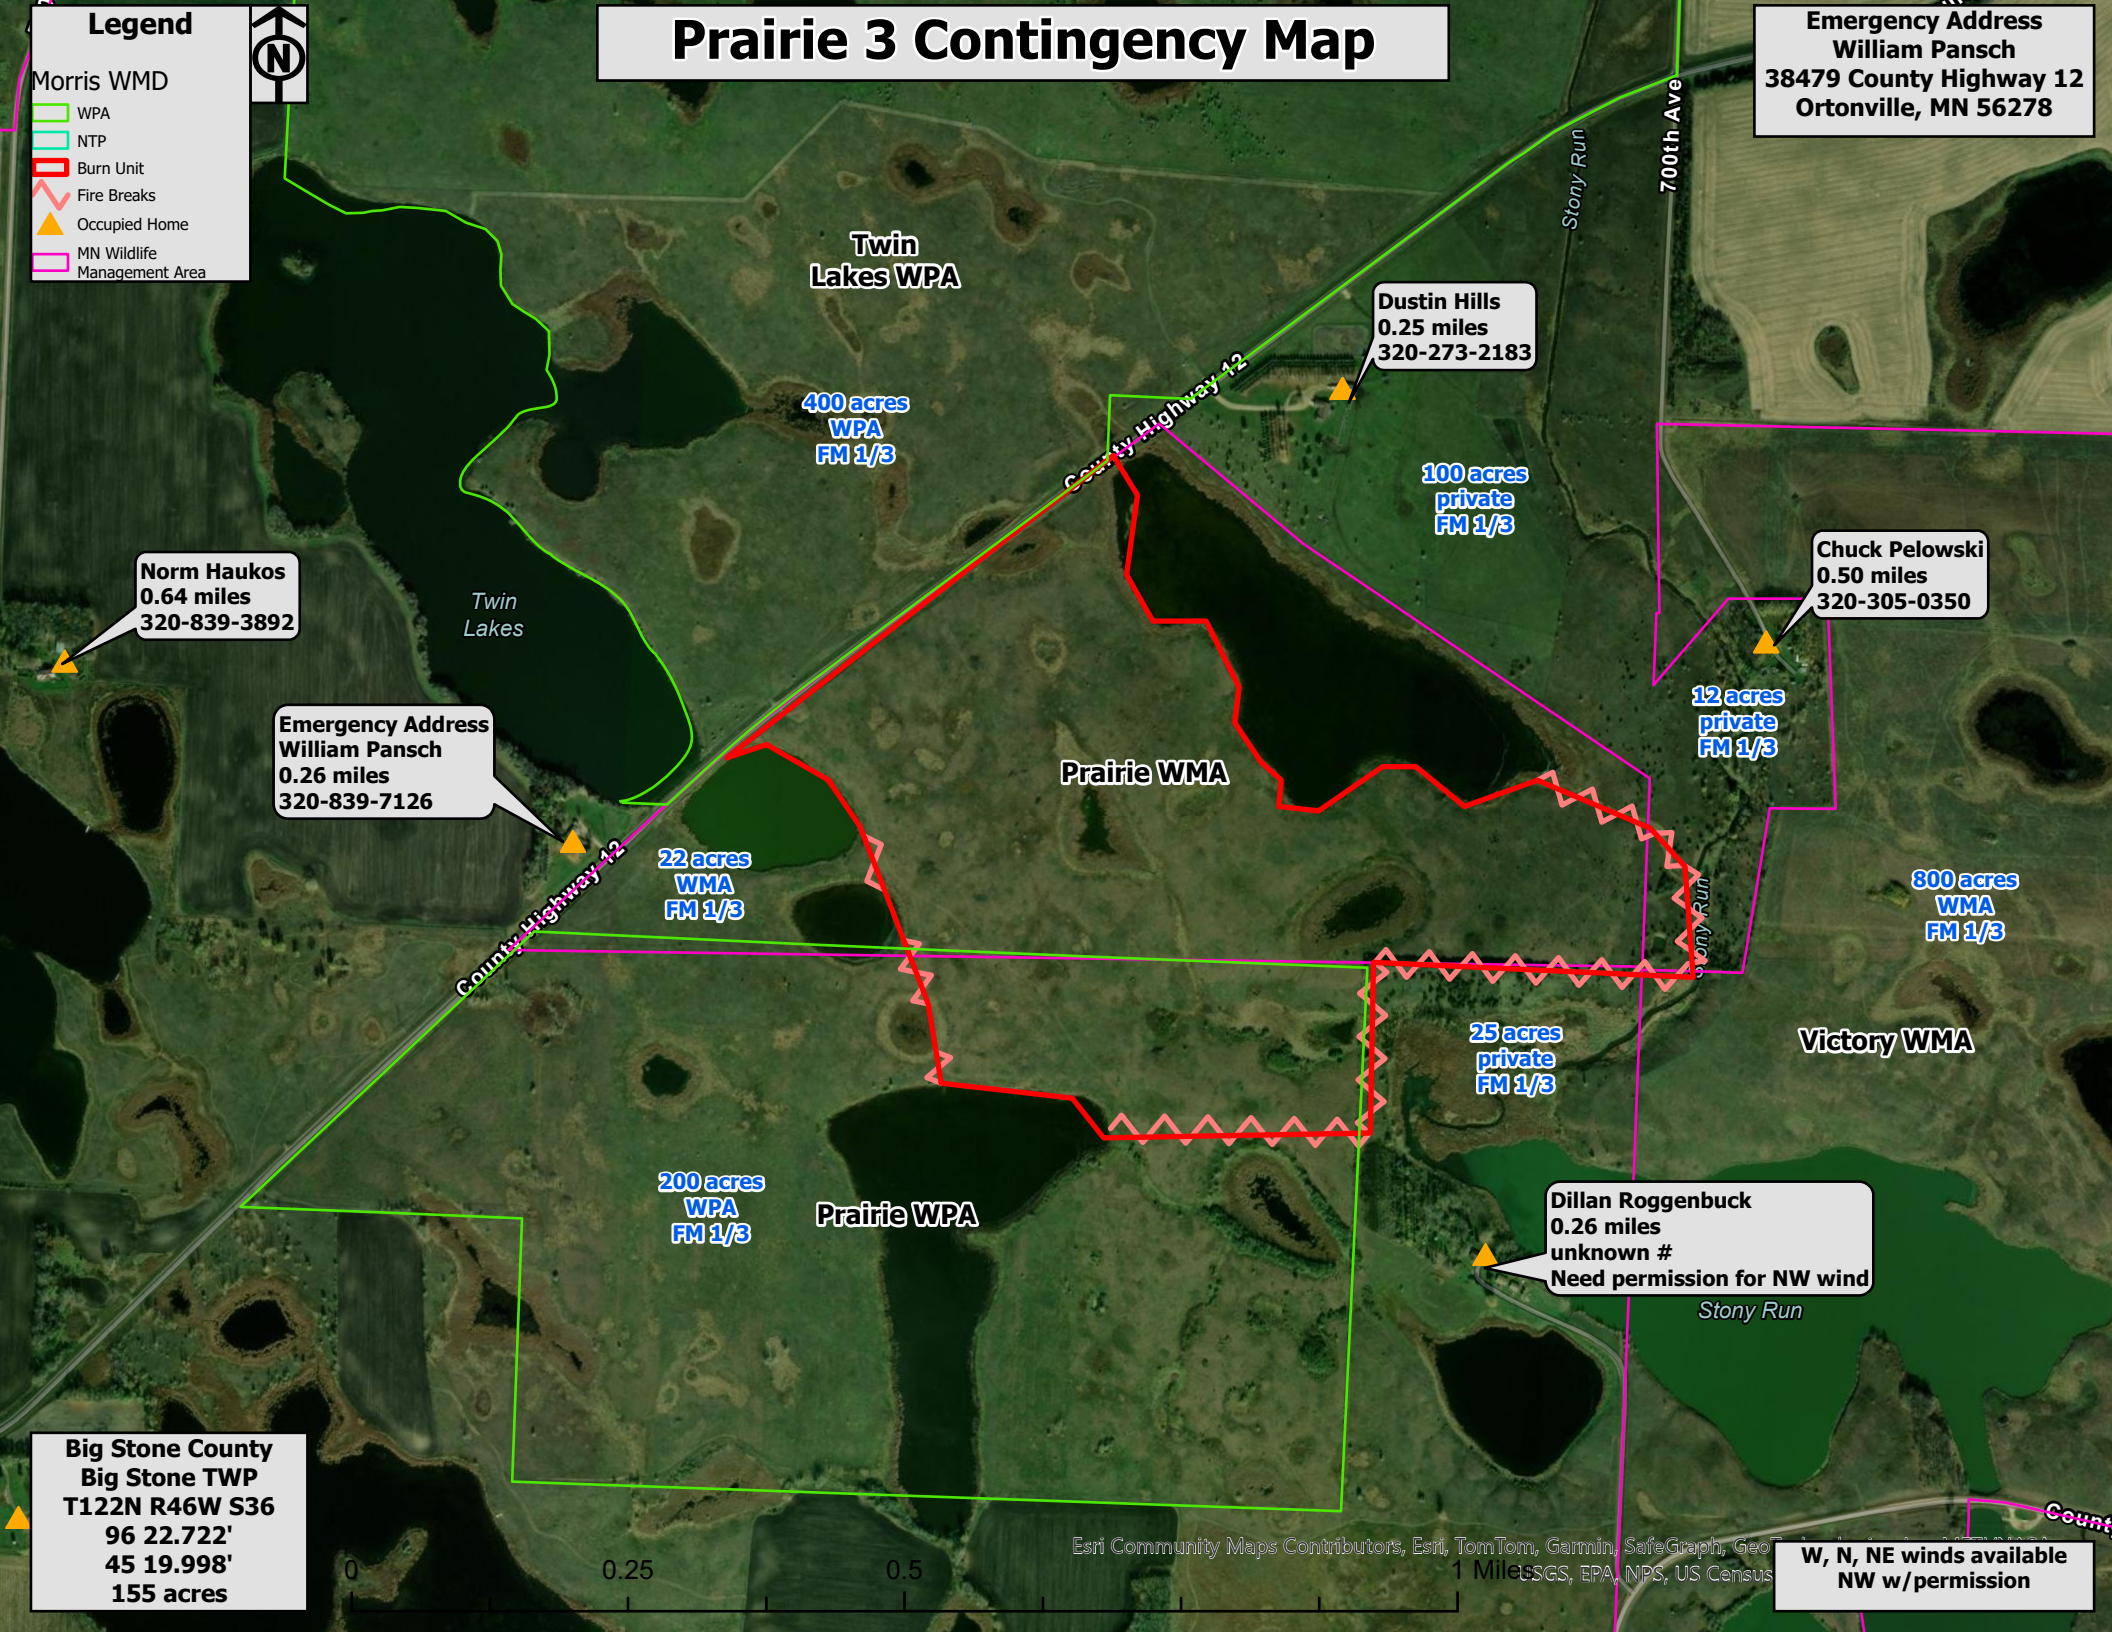

Prairie 3 Contingency Map

Emergency Address
 William Pansch
 38479 County Highway 12
 Ortonville, MN 56278

Legend

- Morris WMD
- WPA
- NTP
- Burn Unit
- Fire Breaks
- Occupied Home
- MN Wildlife Management Area

Dustin Hills
 0.25 miles
 320-273-2183

Norm Haukos
 0.64 miles
 320-839-3892

Emergency Address
 William Pansch
 0.26 miles
 320-839-7126

Chuck Pelowski
 0.50 miles
 320-305-0350

400 acres
 WPA
 FM 1/3

100 acres
 private
 FM 1/3

12 acres
 private
 FM 1/3

22 acres
 WMA
 FM 1/3

800 acres
 WMA
 FM 1/3

25 acres
 private
 FM 1/3

200 acres
 WPA
 FM 1/3

Dillan Roggenbuck
 0.26 miles
 unknown #
 Need permission for NW wind

Big Stone County
Big Stone TWP
T122N R46W S36
96 22.722'
45 19.998'
155 acres

Esri Community Maps Contributors, Esri, TomTom, Garmin, SafeGraph, Geo...
 1 Mile
 SGS, EPA, NPS, US Census

W, N, NE winds available
NW w/permission