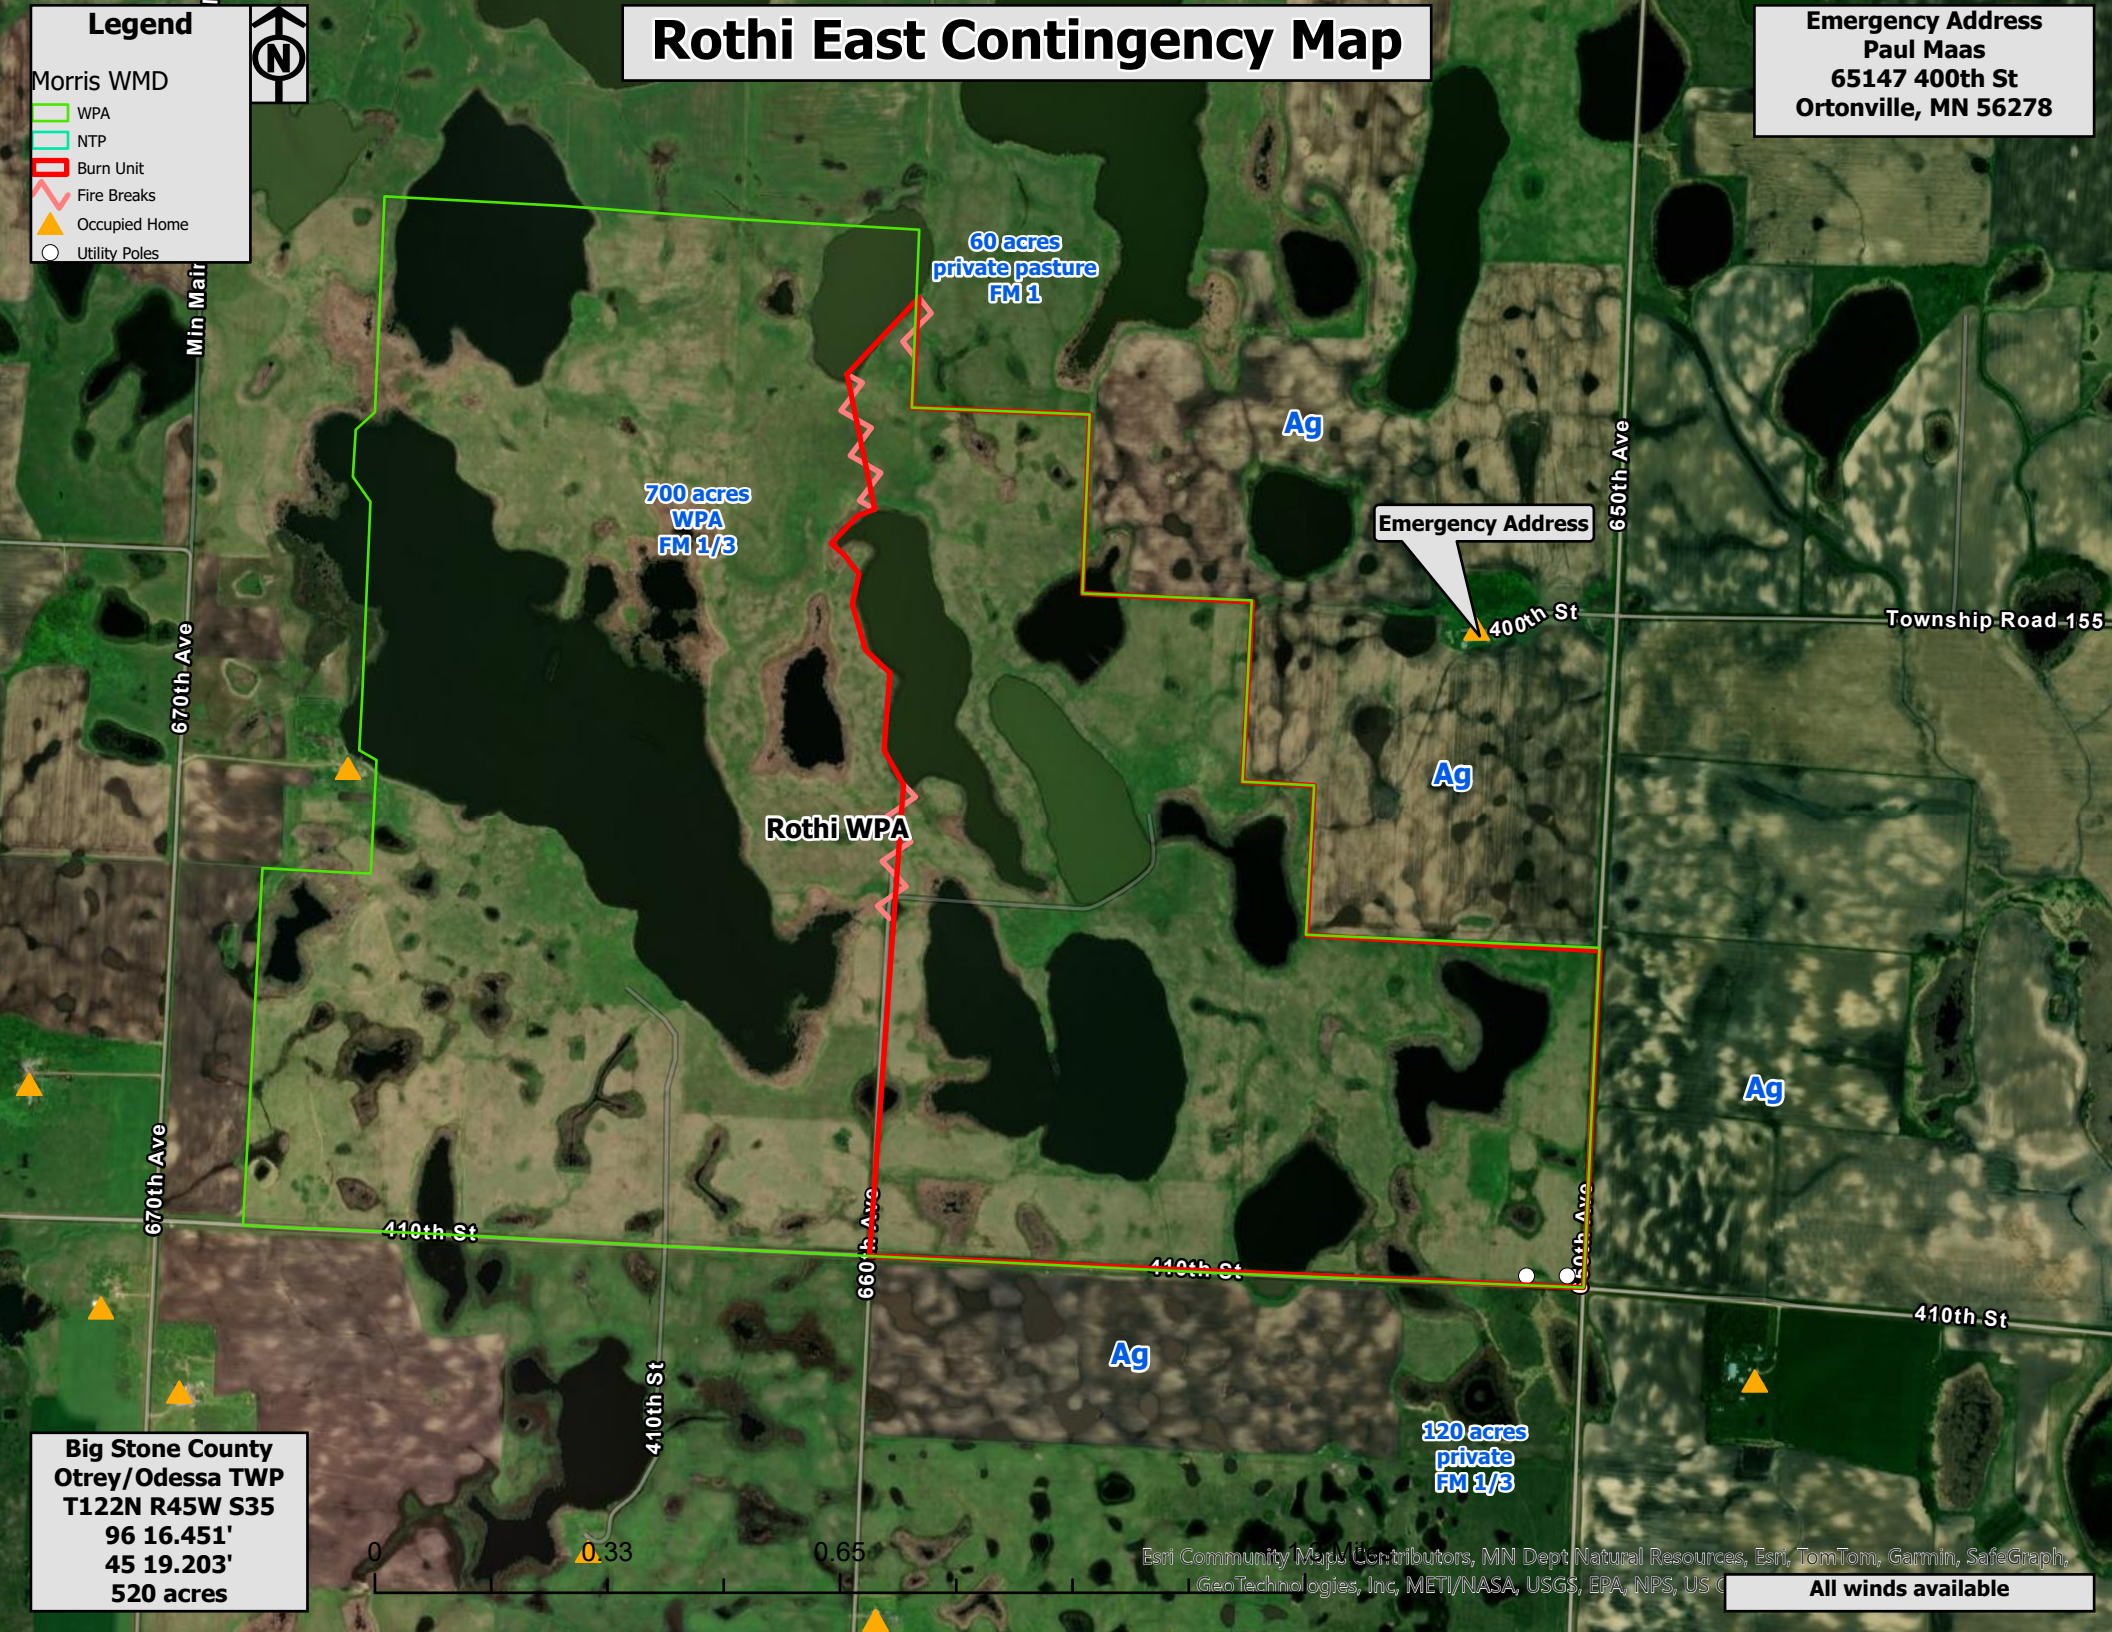

Rothi East Contingency Map

Emergency Address
Paul Maas
65147 400th St
Ortonville, MN 56278

- Legend**
- Morris WMD
 - WPA
 - NTP
 - Burn Unit
 - Fire Breaks
 - Occupied Home
 - Utility Poles

Big Stone County
Otrej/Odessa TWP
T122N R45W S35
96 16.451'
45 19.203'
520 acres

Esri Community Map Contributors, MN Dept Natural Resources, Esri, TomTom, Garmin, SafeGraph, GeoTechnologies, Inc, METI/NASA, USGS, EPA, NPS, US C

All winds available