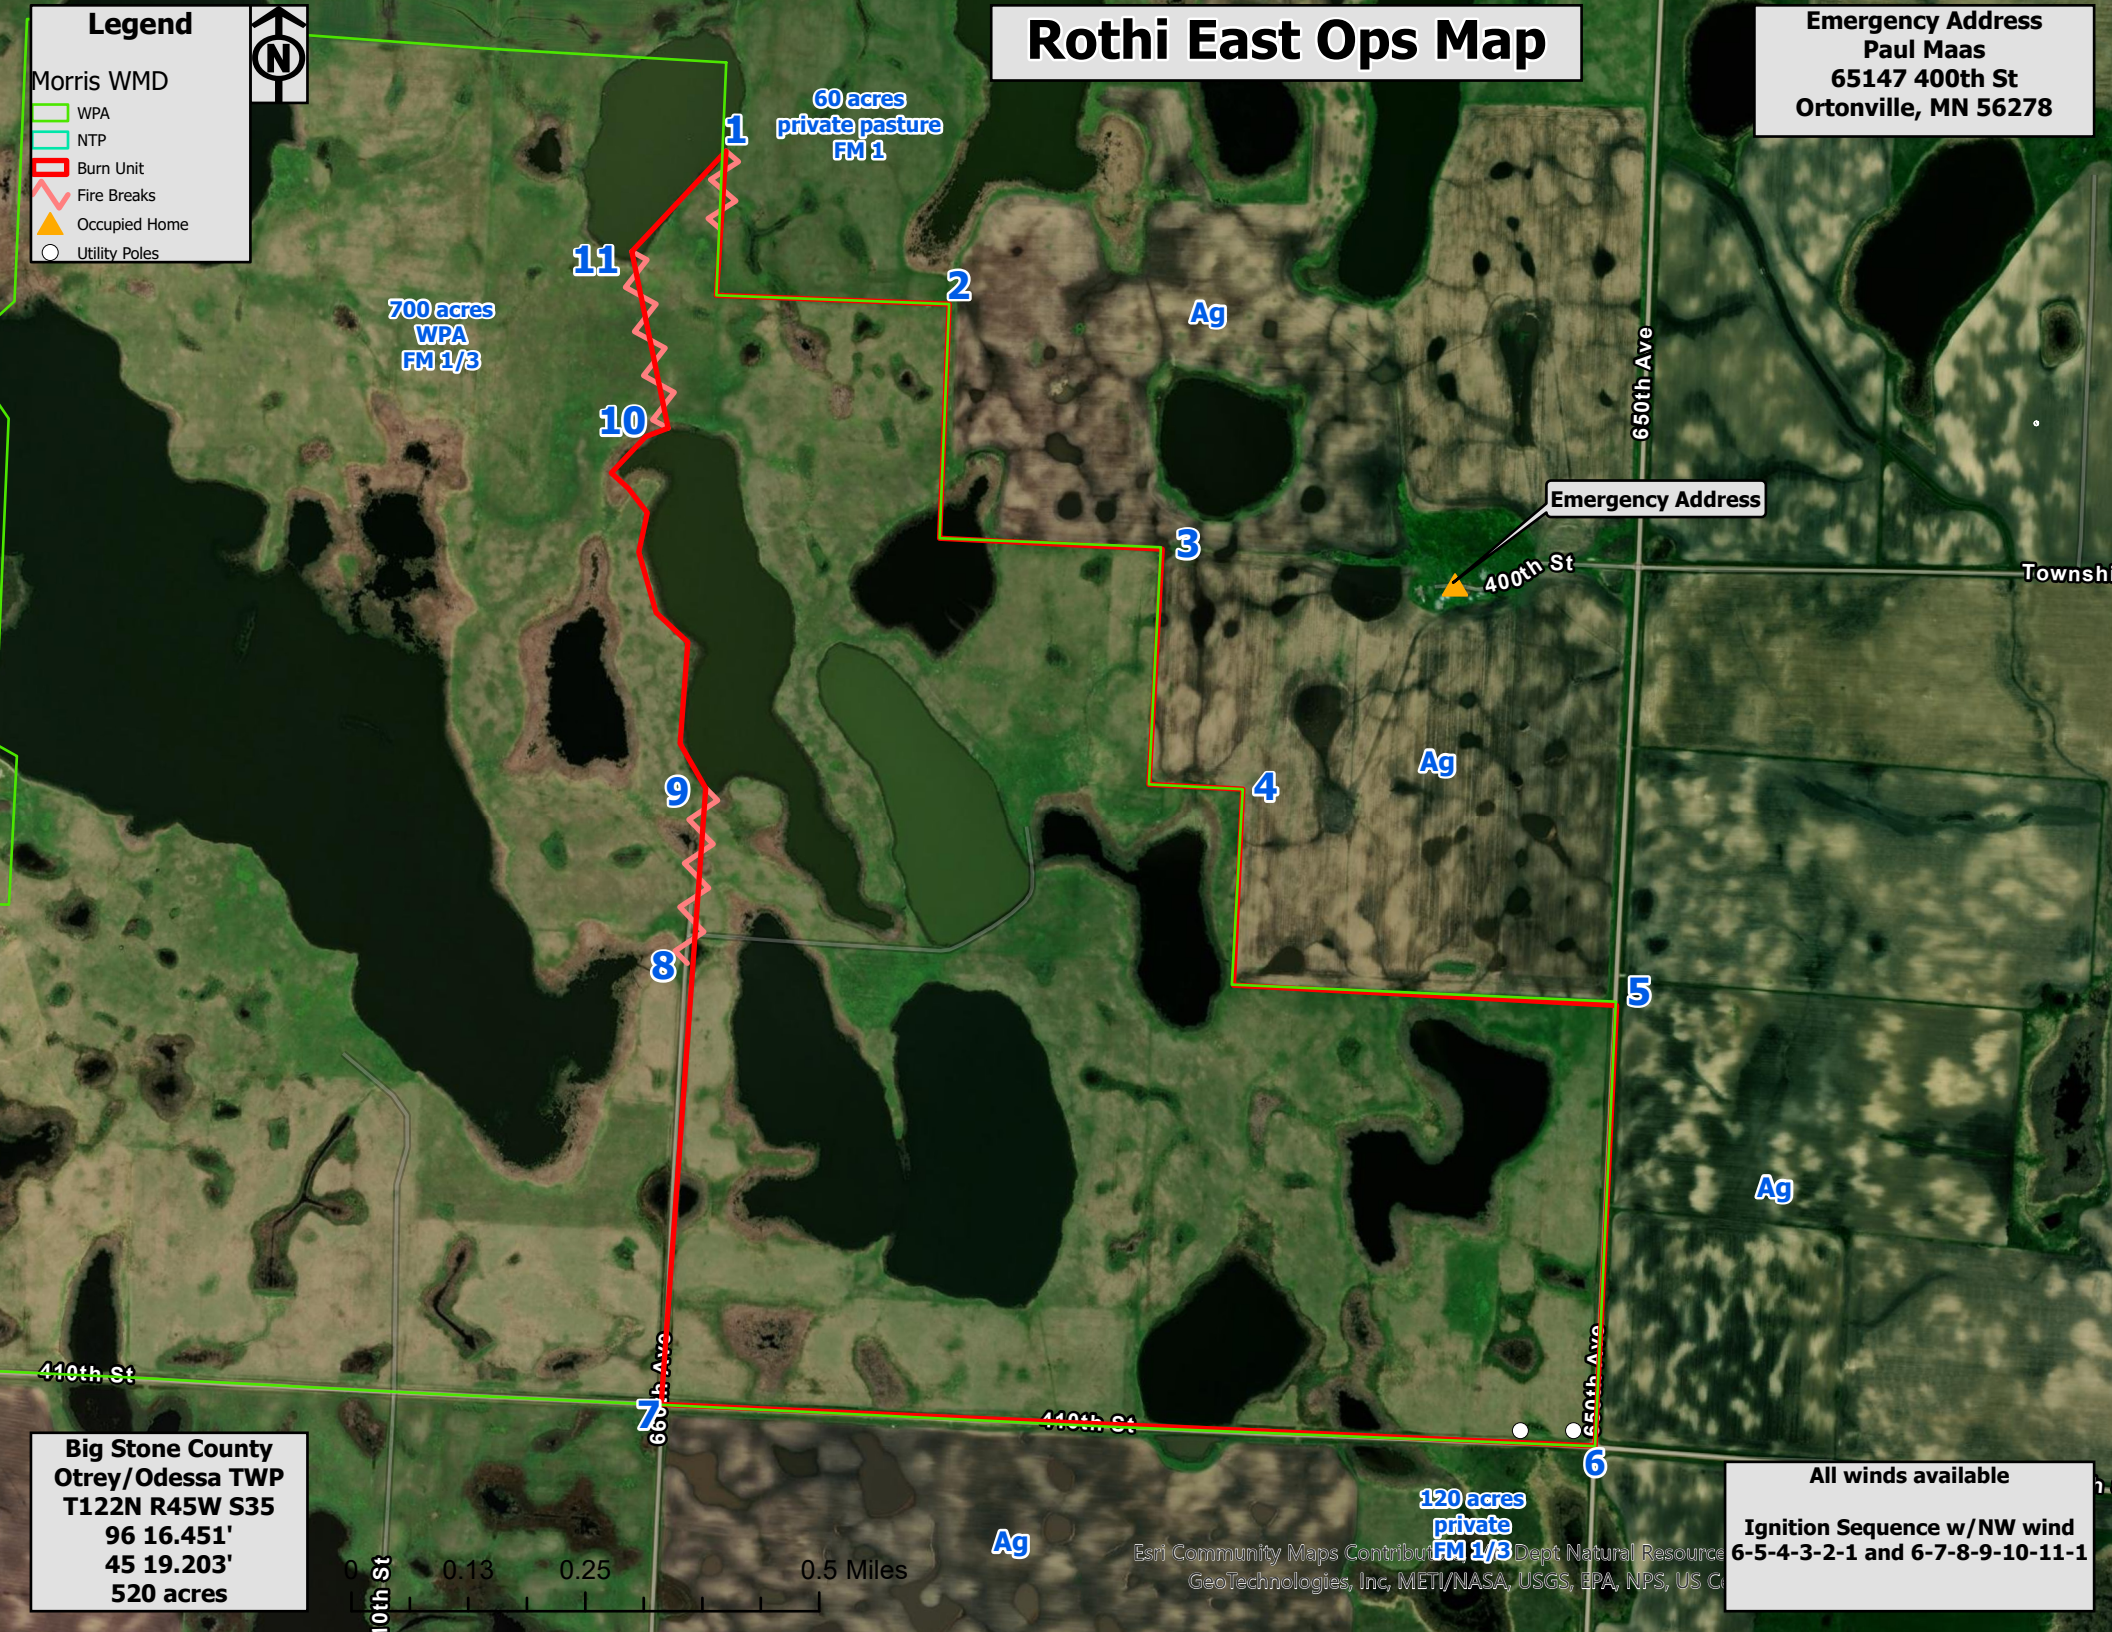

Rothi East Ops Map

Emergency Address
Paul Maas
65147 400th St
Ortonville, MN 56278

- ### Legend
- Morris WMD
 - WPA
 - NTP
 - Burn Unit
 - Fire Breaks
 - Occupied Home
 - Utility Poles

Big Stone County
Otrey/Odessa TWP
T122N R45W S35
96 16.451'
45 19.203'
520 acres

Esri Community Maps Contributor Dept Natural Resources
GeoTechnologies, Inc, METI/NASA, USGS, EPA, NPS, US C

All winds available
Ignition Sequence w/NW wind
6-5-4-3-2-1 and 6-7-8-9-10-11-1