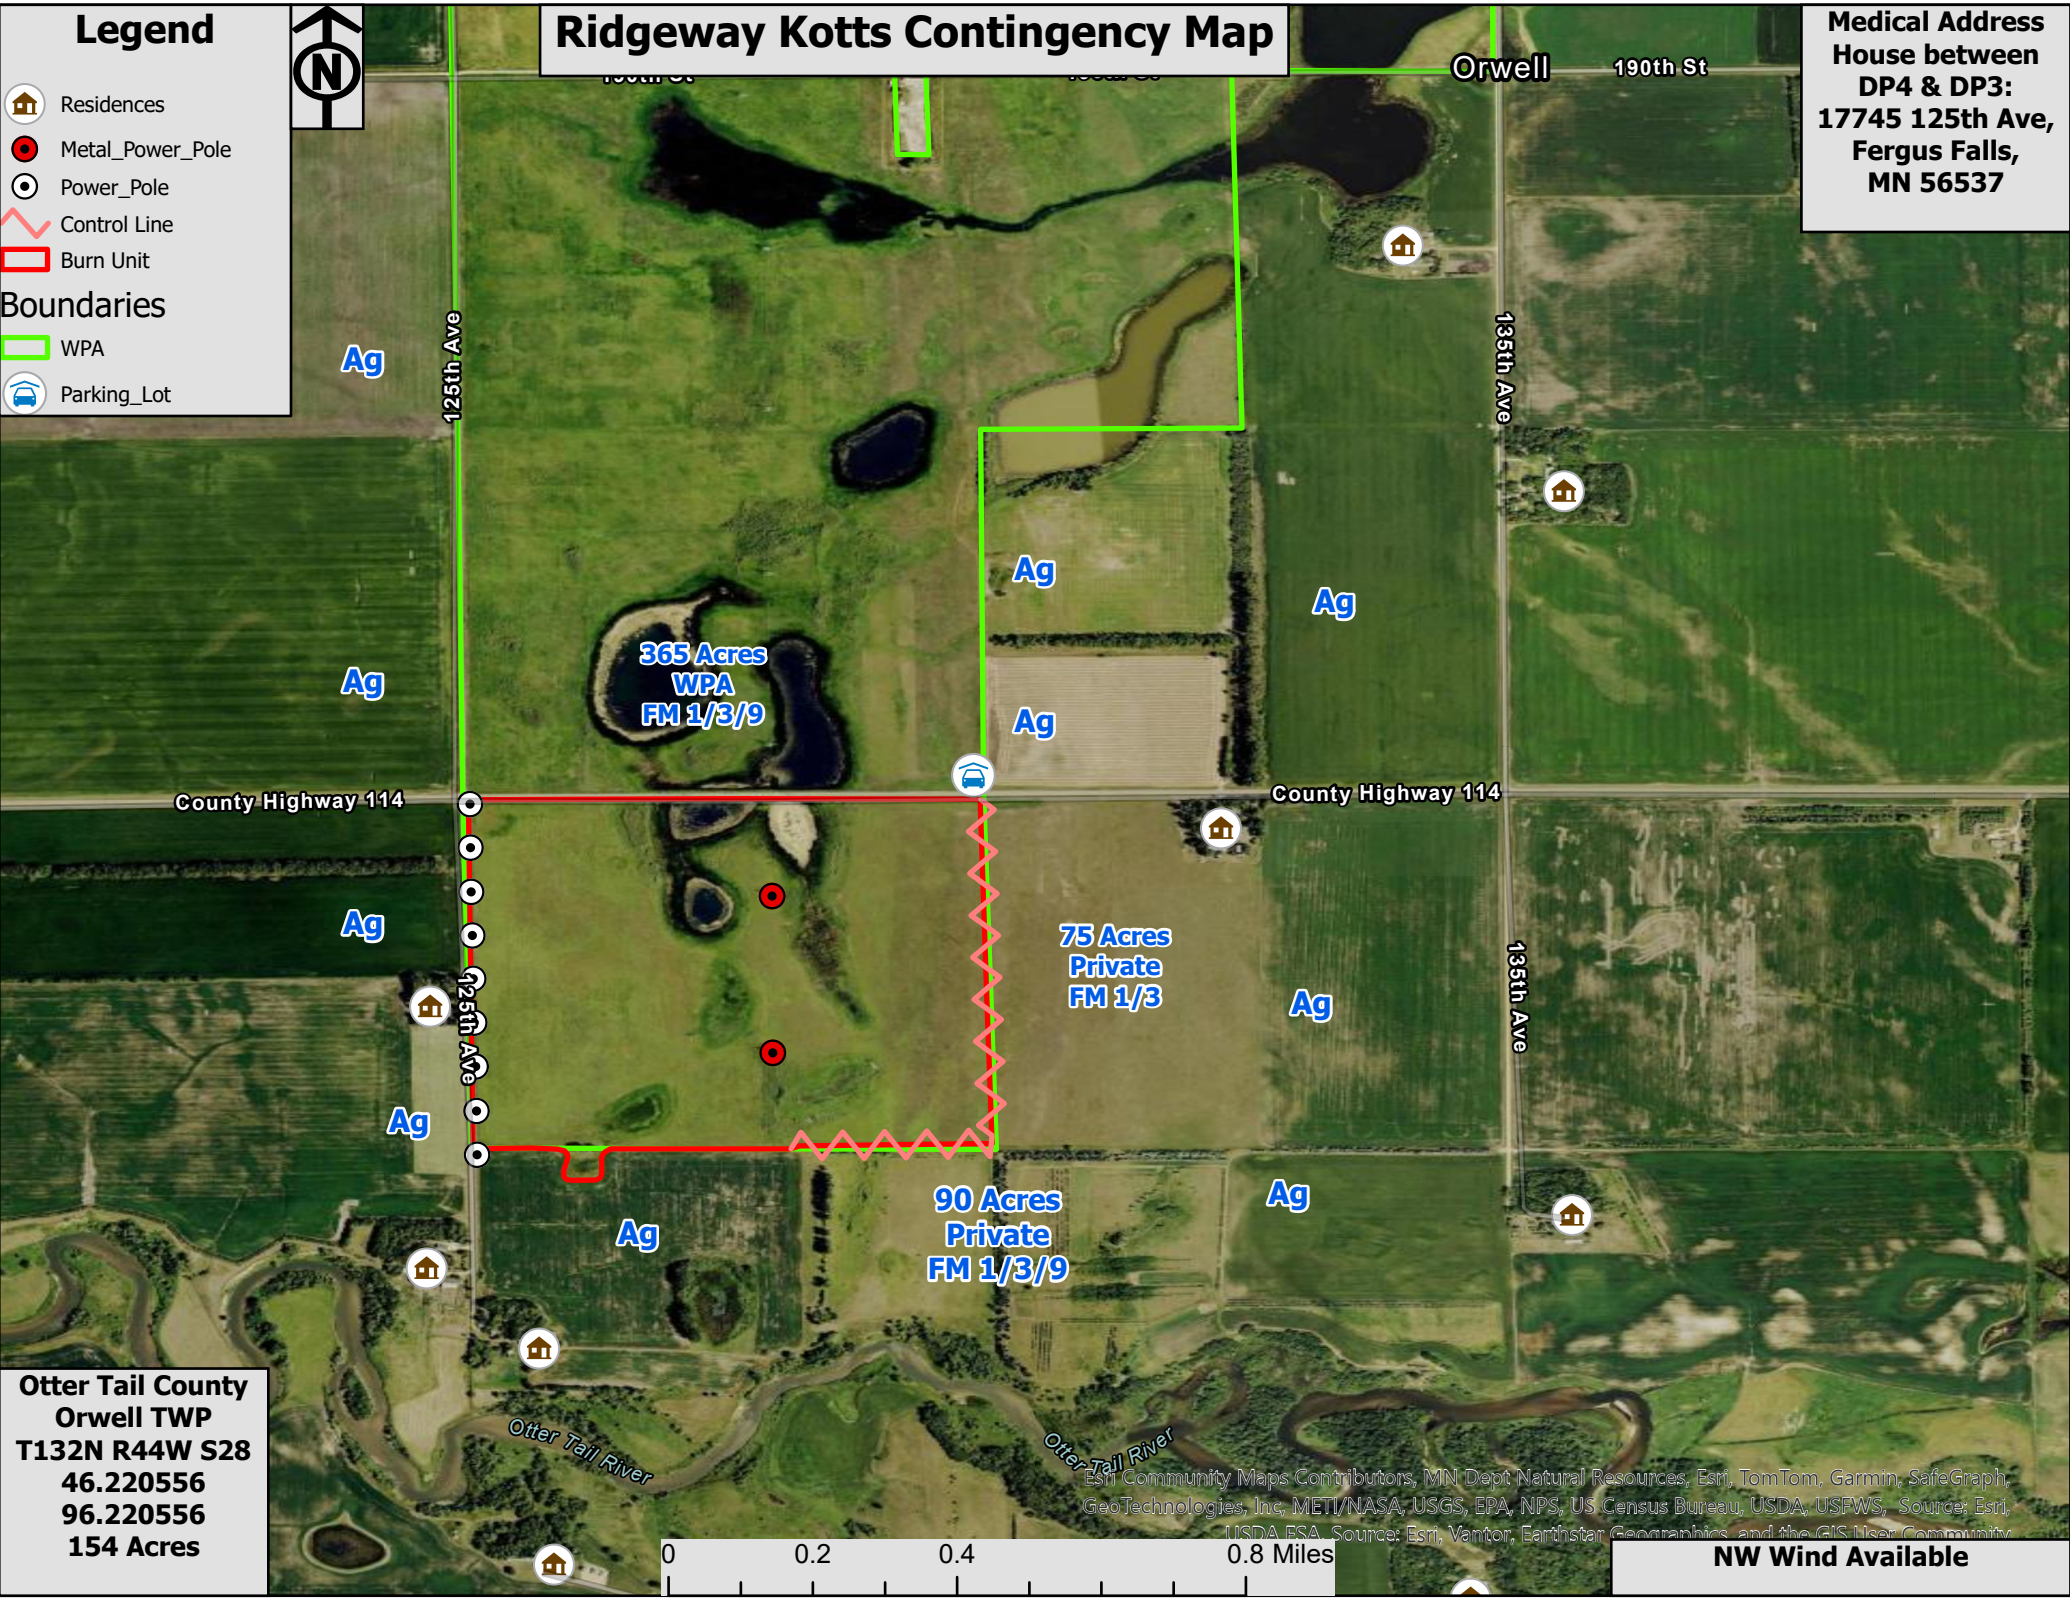

Legend

- Residences
- Metal_Power_Pole
- Power_Pole
- Control Line
- Burn Unit

Boundaries

- WPA
- Parking_Lot

Ridgeway Kotts Contingency Map

Medical Address
House between
DP4 & DP3:
17745 125th Ave,
Fergus Falls,
MN 56537

Otter Tail County
Orwell TWP
T132N R44W S28
46.220556
96.220556
154 Acres

Esri Community Maps Contributors, MN Dept Natural Resources, Esri, TomTom, Garmin, SafeGraph, GeoTechnologies, Inc, METI/NASA, USGS, EPA, NPS, US Census Bureau, USDA, USFWS, Source: Esri, USDA ESA, Source: Esri, Vantor, Earthstar Geographics, and the GIS User Community

NW Wind Available