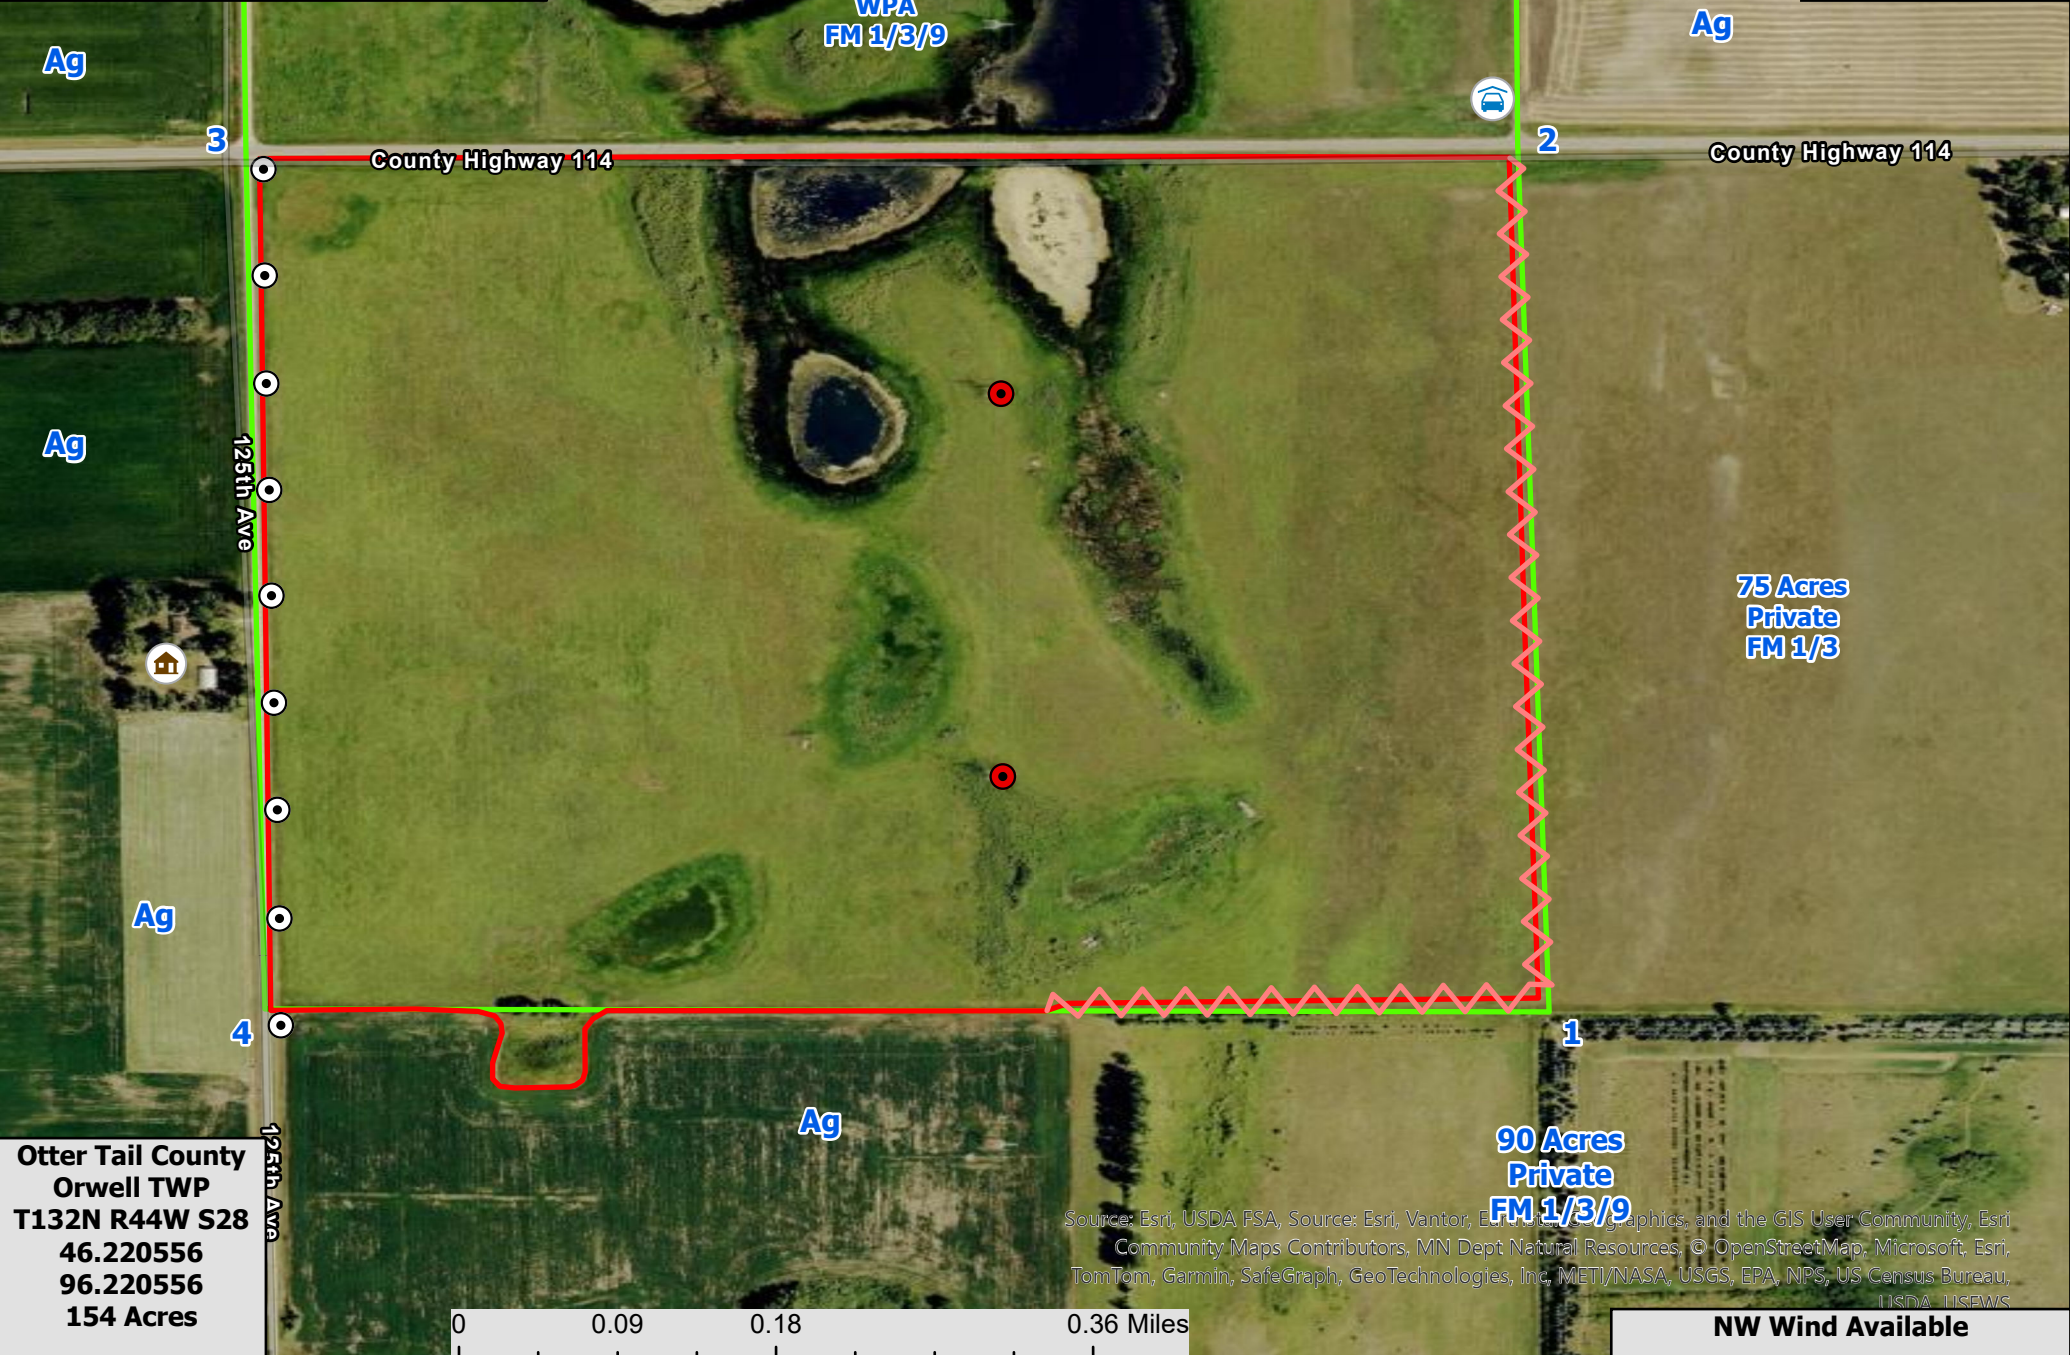

Legend

- Residences
- Metal_Power_Pole
- Power_Pole
- Control Line
- Burn Unit
- Boundaries**
- WPA
- Parking_Lot

Ridgeway Kotts Ops Map

Medical Address
House between
DP4 & DP3:
**17745 125th Ave,
Fergus Falls,
MN 56537**

**Otter Tail County
Orwell TWP
T132N R44W S28
46.220556
96.220556
154 Acres**

Source: Esri, USDA FSA, Source: Esri, Vantor, Esri, GeoGraphics, and the GIS User Community, Esri Community Maps Contributors, MN Dept Natural Resources, © OpenStreetMap, Microsoft, Esri, TomTom, Garmin, SafeGraph, GeoTechnologies, Inc, METI/NASA, USGS, EPA, NPS, US Census Bureau, USDA, USEWS

NW Wind Available