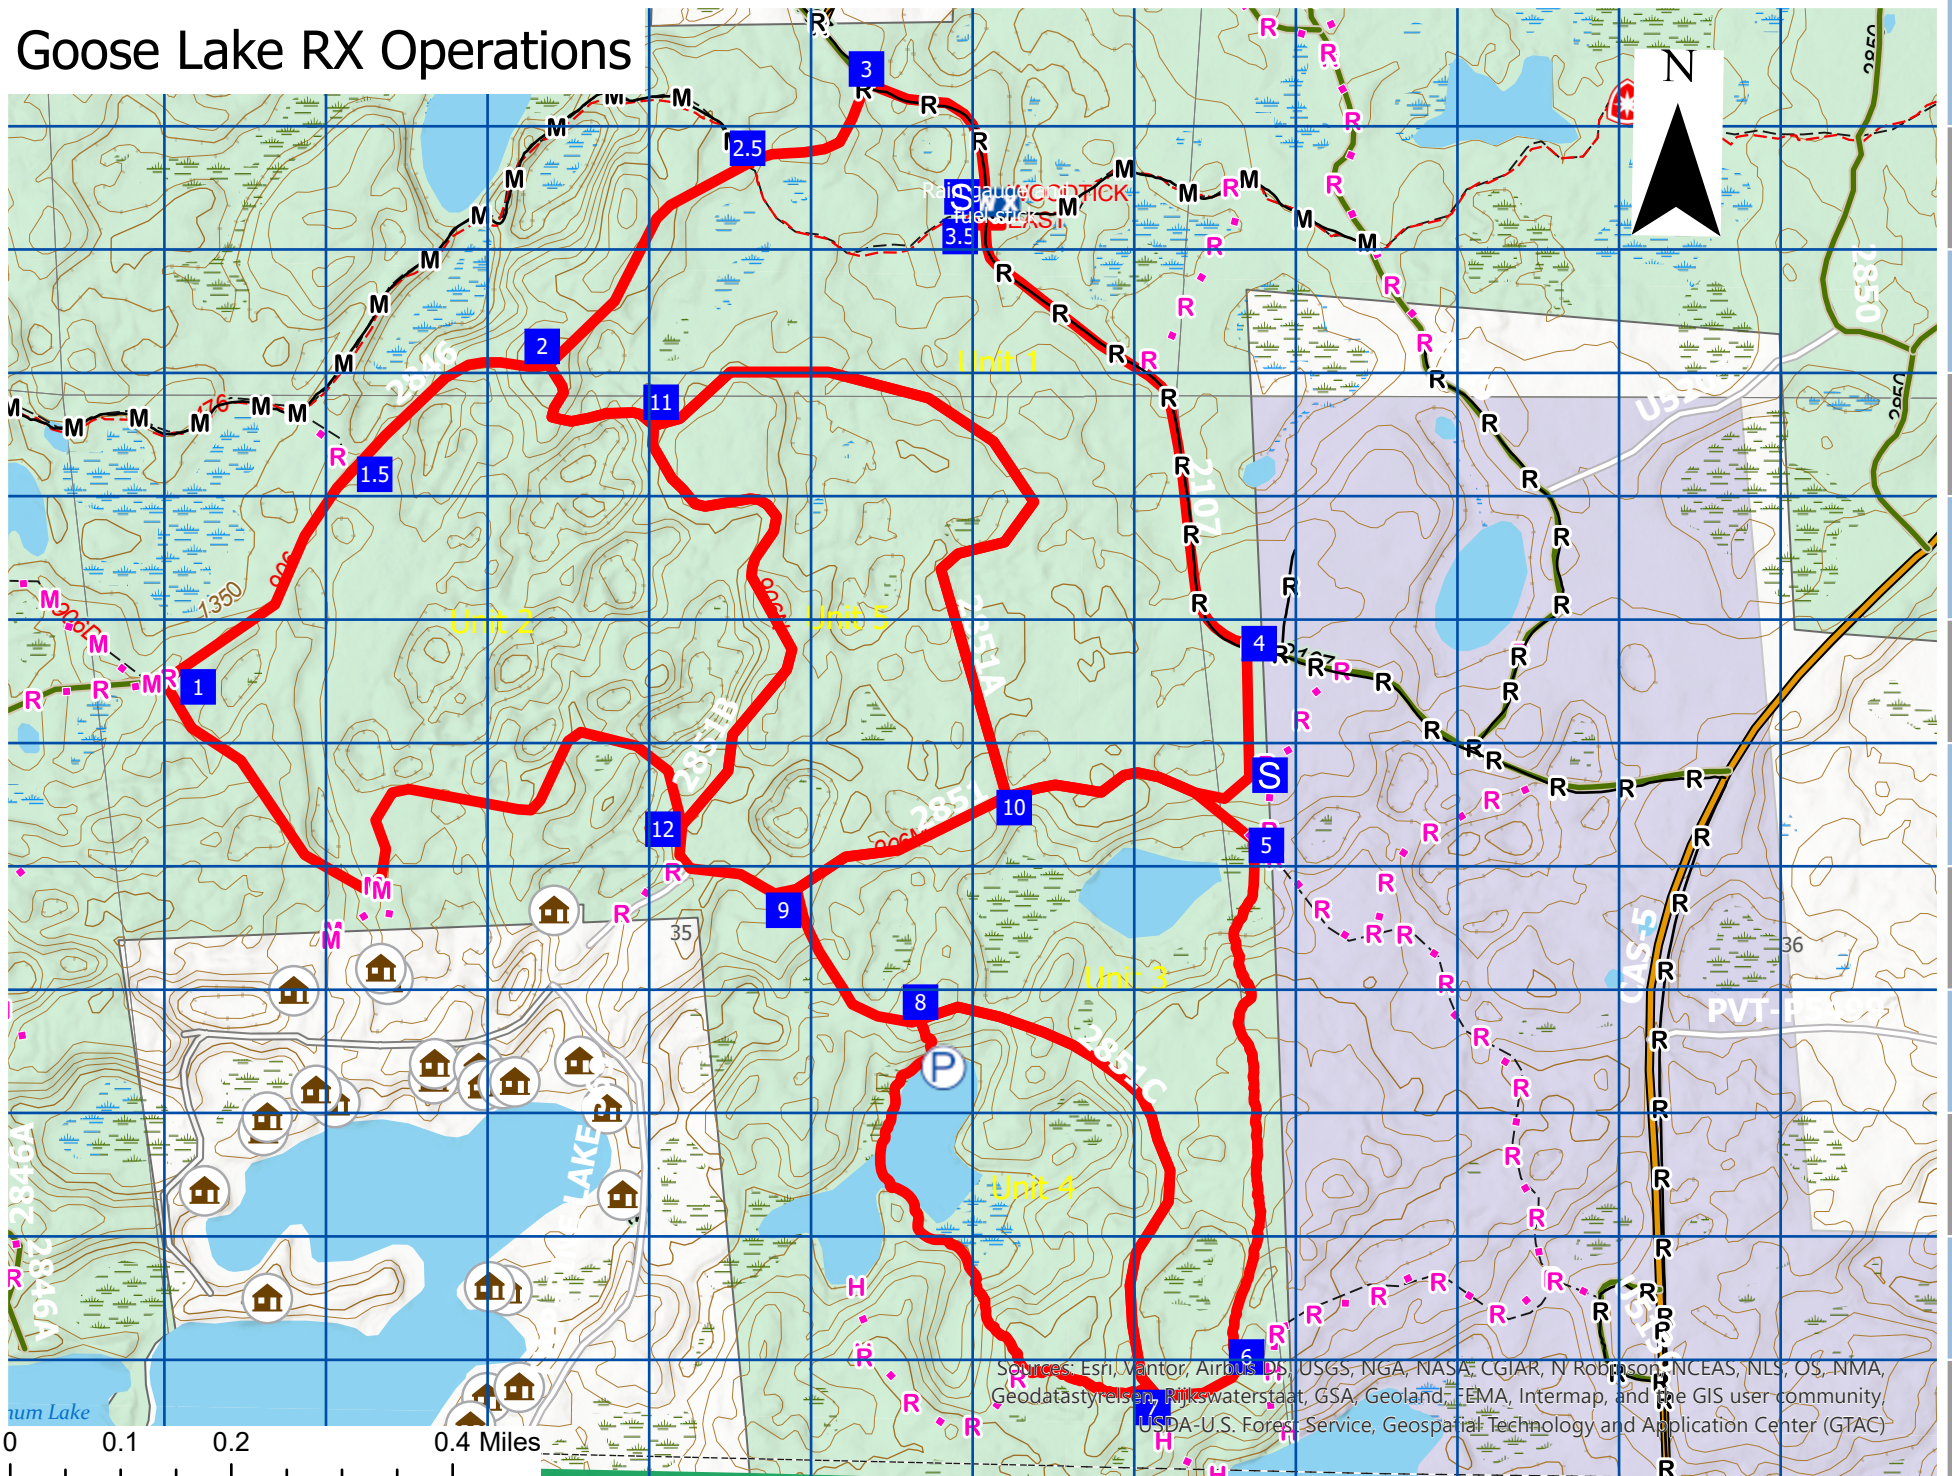

Goose Lake RX Operations

Sources: Esri, Vantor, Airbus DS, USGS, NGA, NASA, CGIAR, N Robinson, NCEAS, NLS, OS, NMA, Geodatastyrelsen, Rijkswaterstaat, GSA, Geoland, FEMA, Intermap, and the GIS user community
USDA-U.S. Forest Service, Geospatial Technology and Application Center (GTAC)