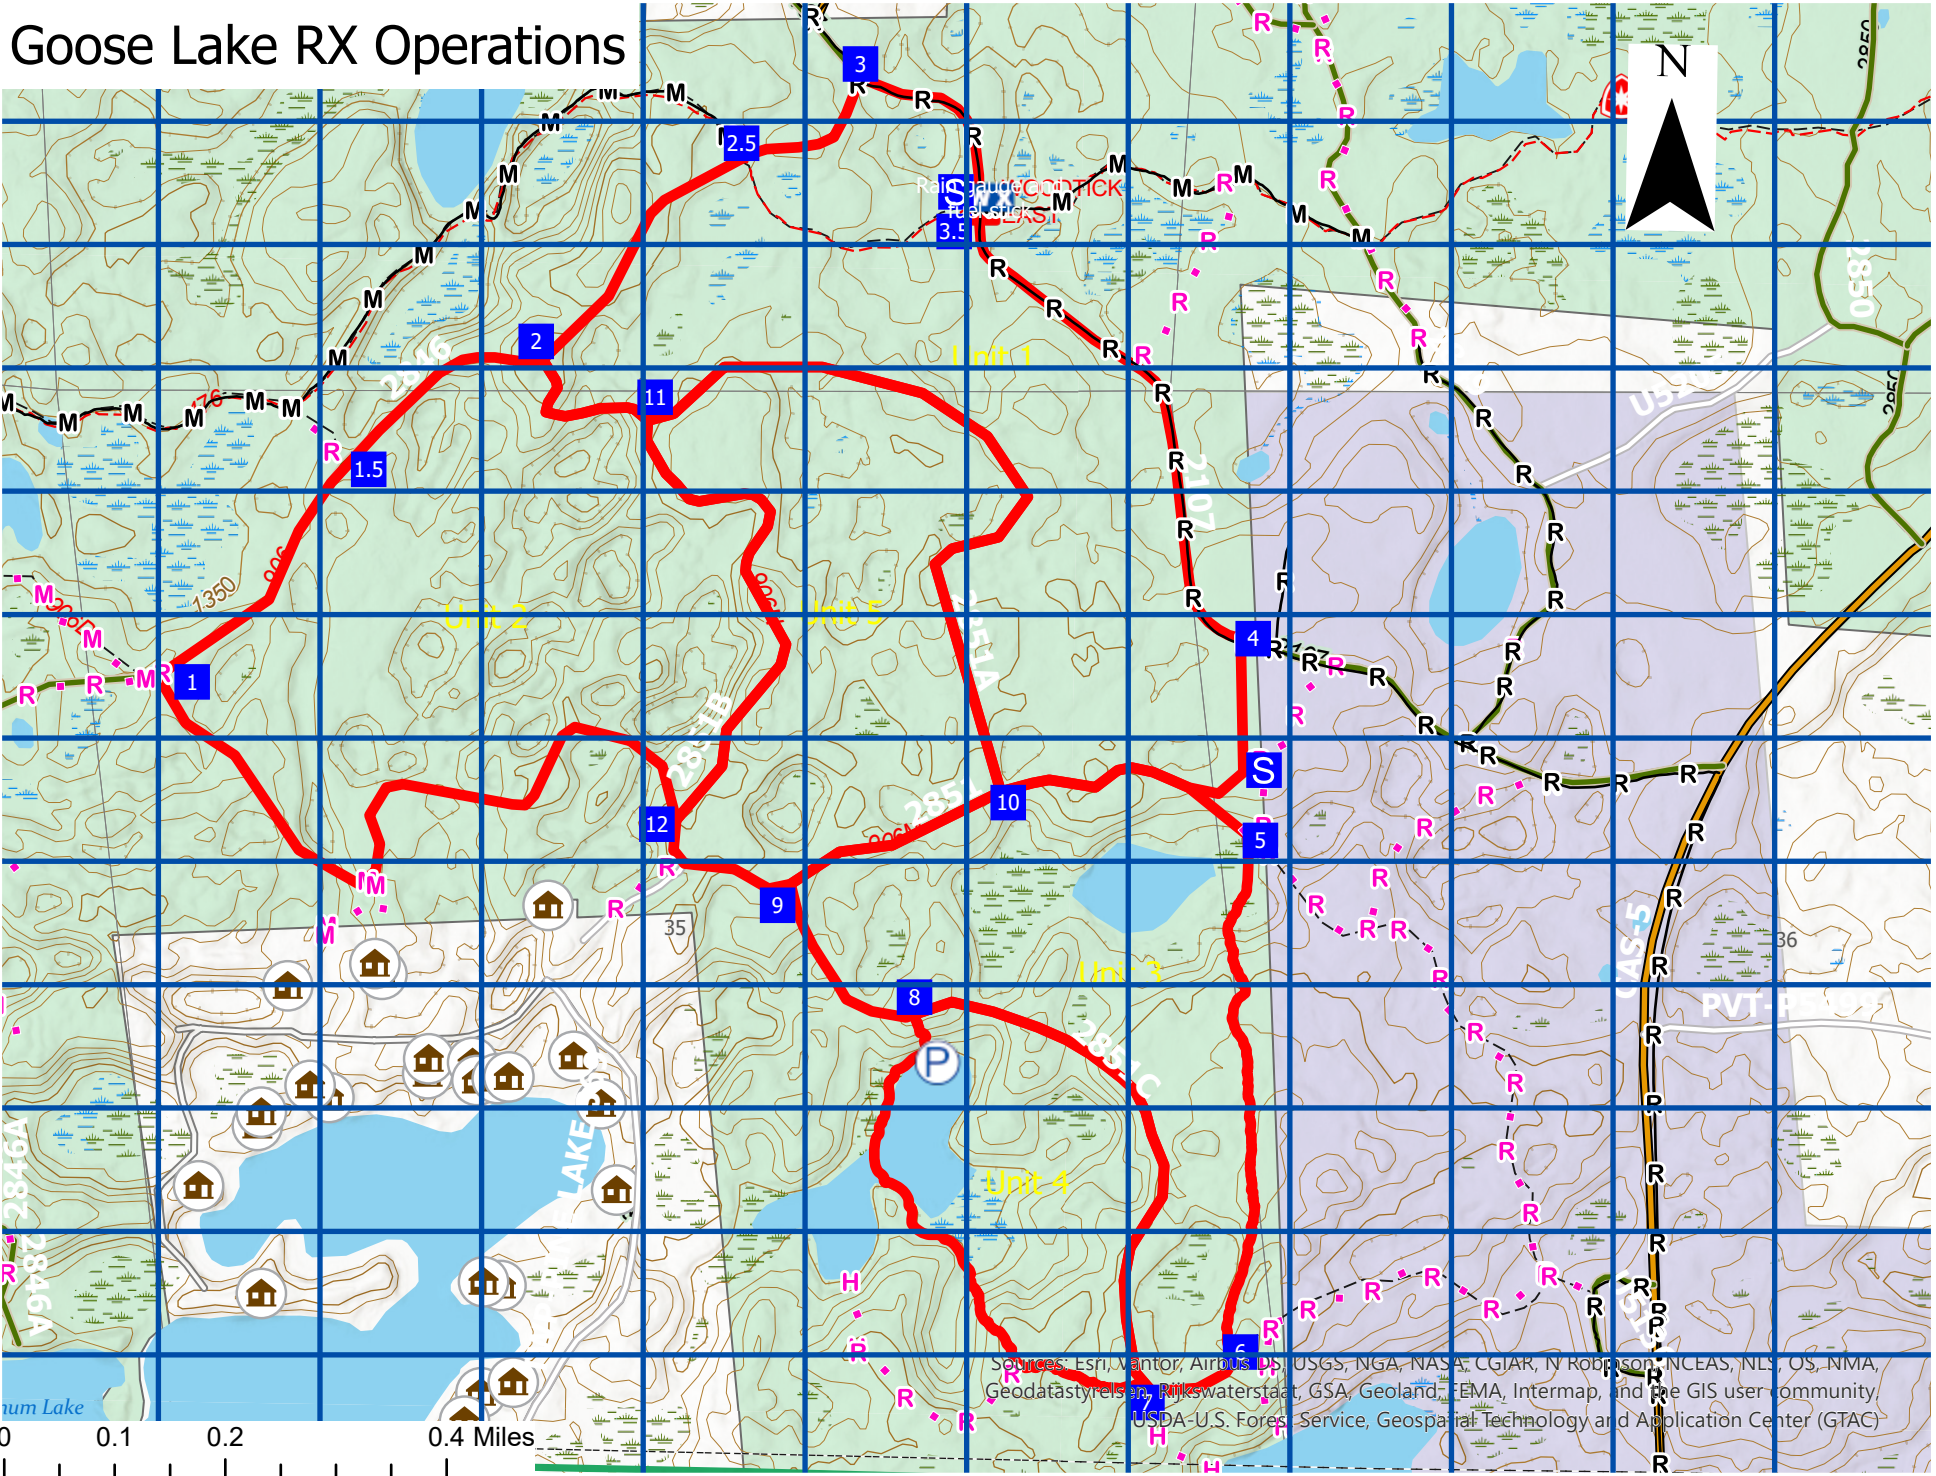

Goose Lake RX Operations

Sources: Esri, DeLorme, AeroMap, USGS, NGA, NASA, CGIAR, N Robinson, NCEAS, INLS, OS, NMA, Geodatastyrelsen, Rijkswaterstaat, GSA, Geoland, FEMA, Intermap, and the GIS user community
USDA-U.S. Forest Service, Geospatial Technology and Application Center (GTAC)