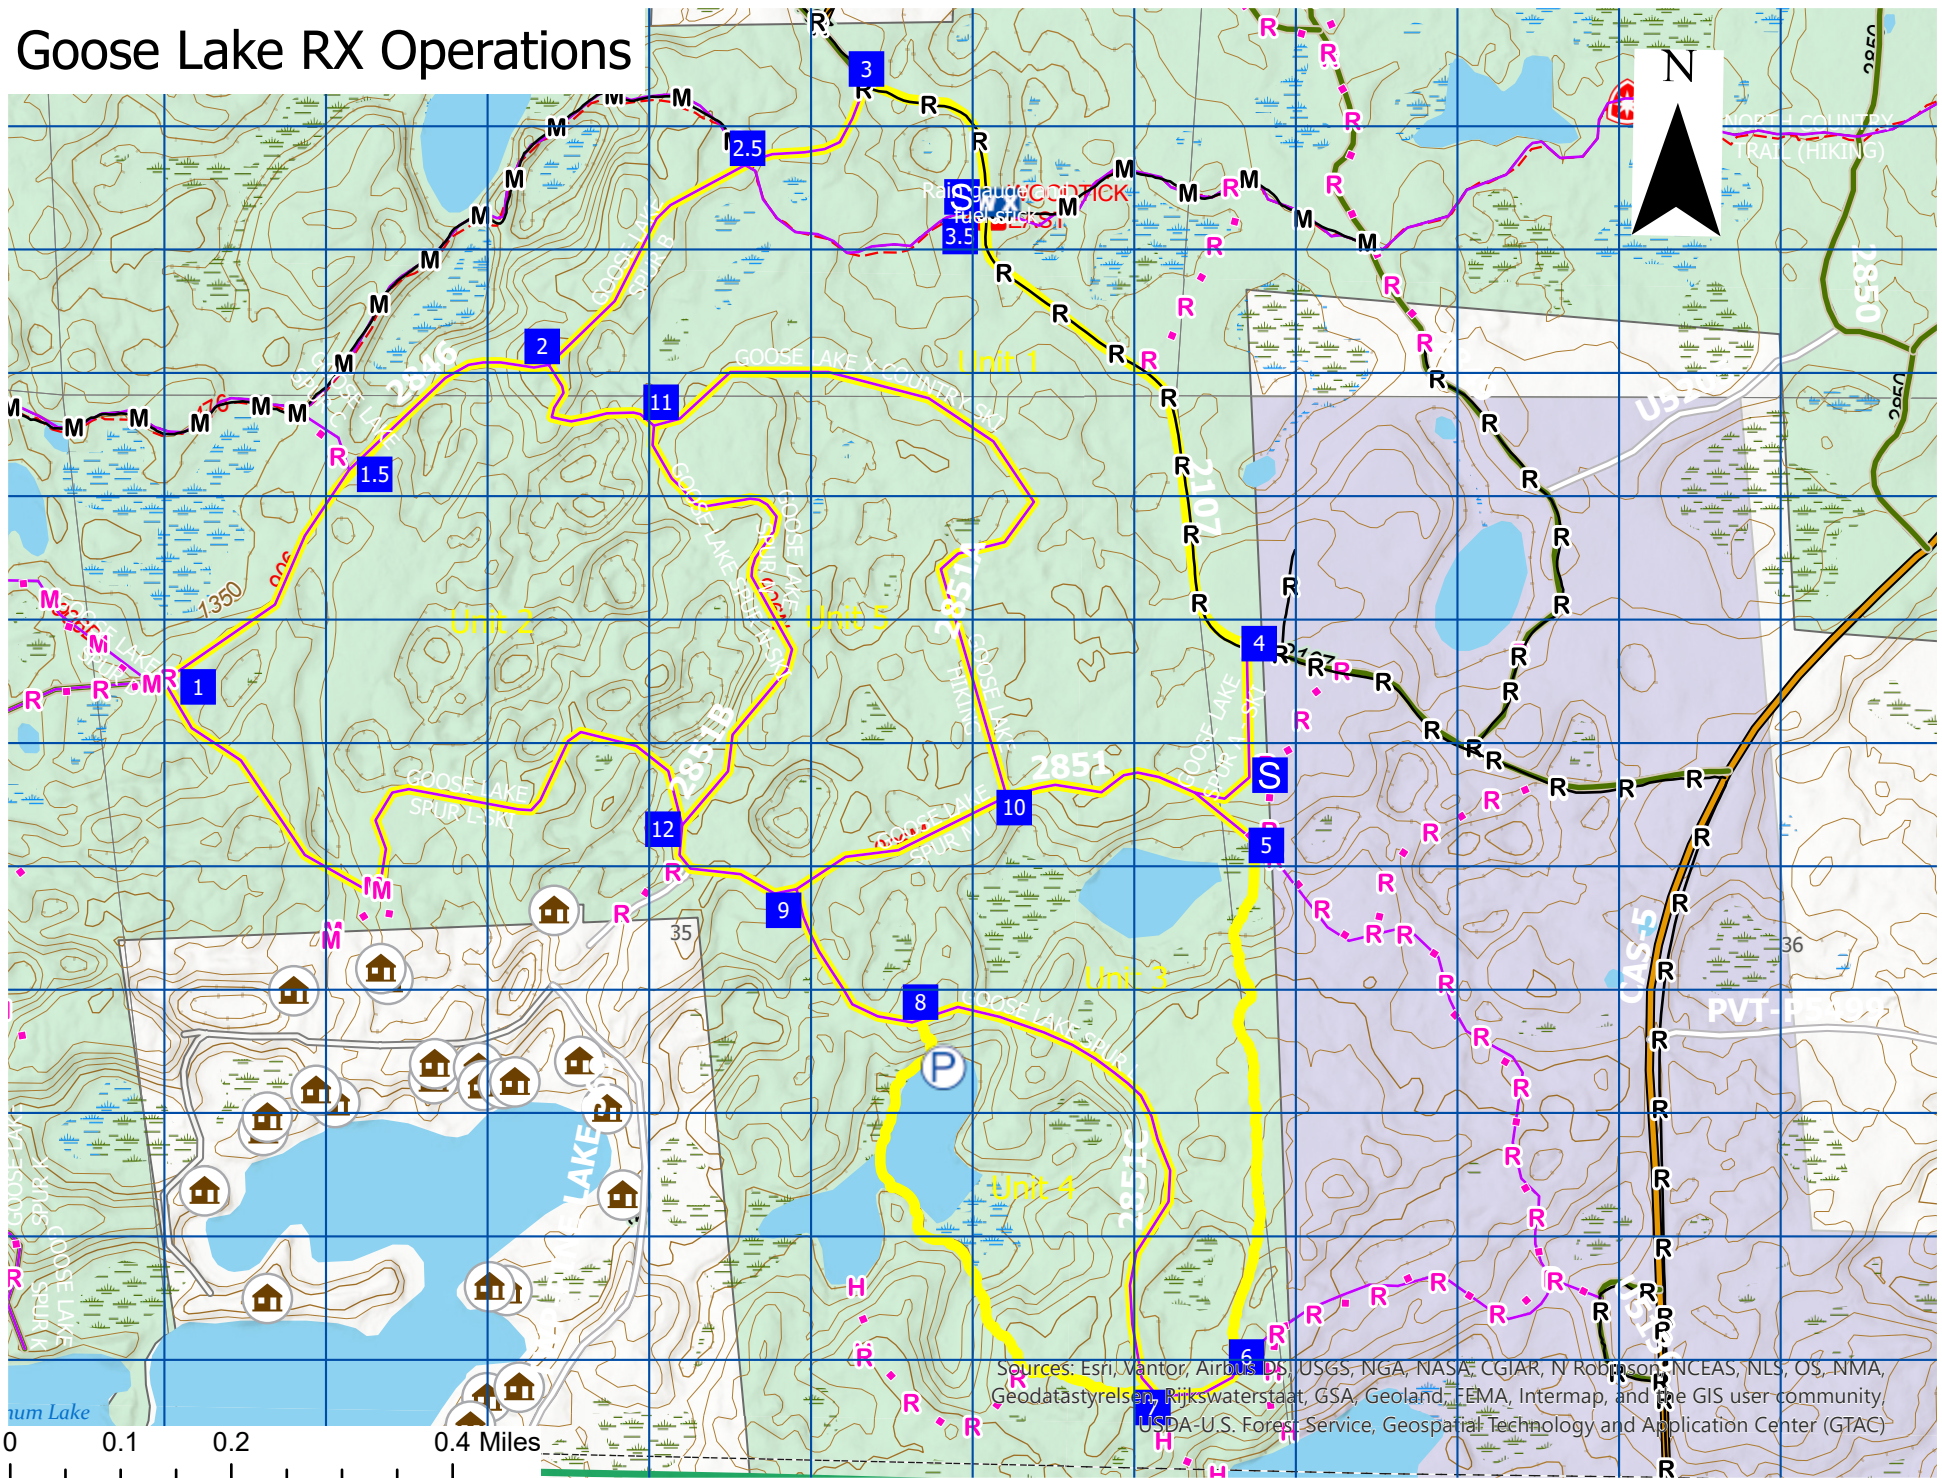

Goose Lake RX Operations

Sources: Esri, Vantor, Airbus DS, USGS, NGA, NASA, CGIAR, N. Robinson, NCEAS, NLS, OS, NMA, Geodatastyrelsen, Rijkswaterstaat, GSA, Geoland, FEMA, Intermap, and the GIS user community
USDA-U.S. Forest Service, Geospatial Technology and Application Center (GTAC)