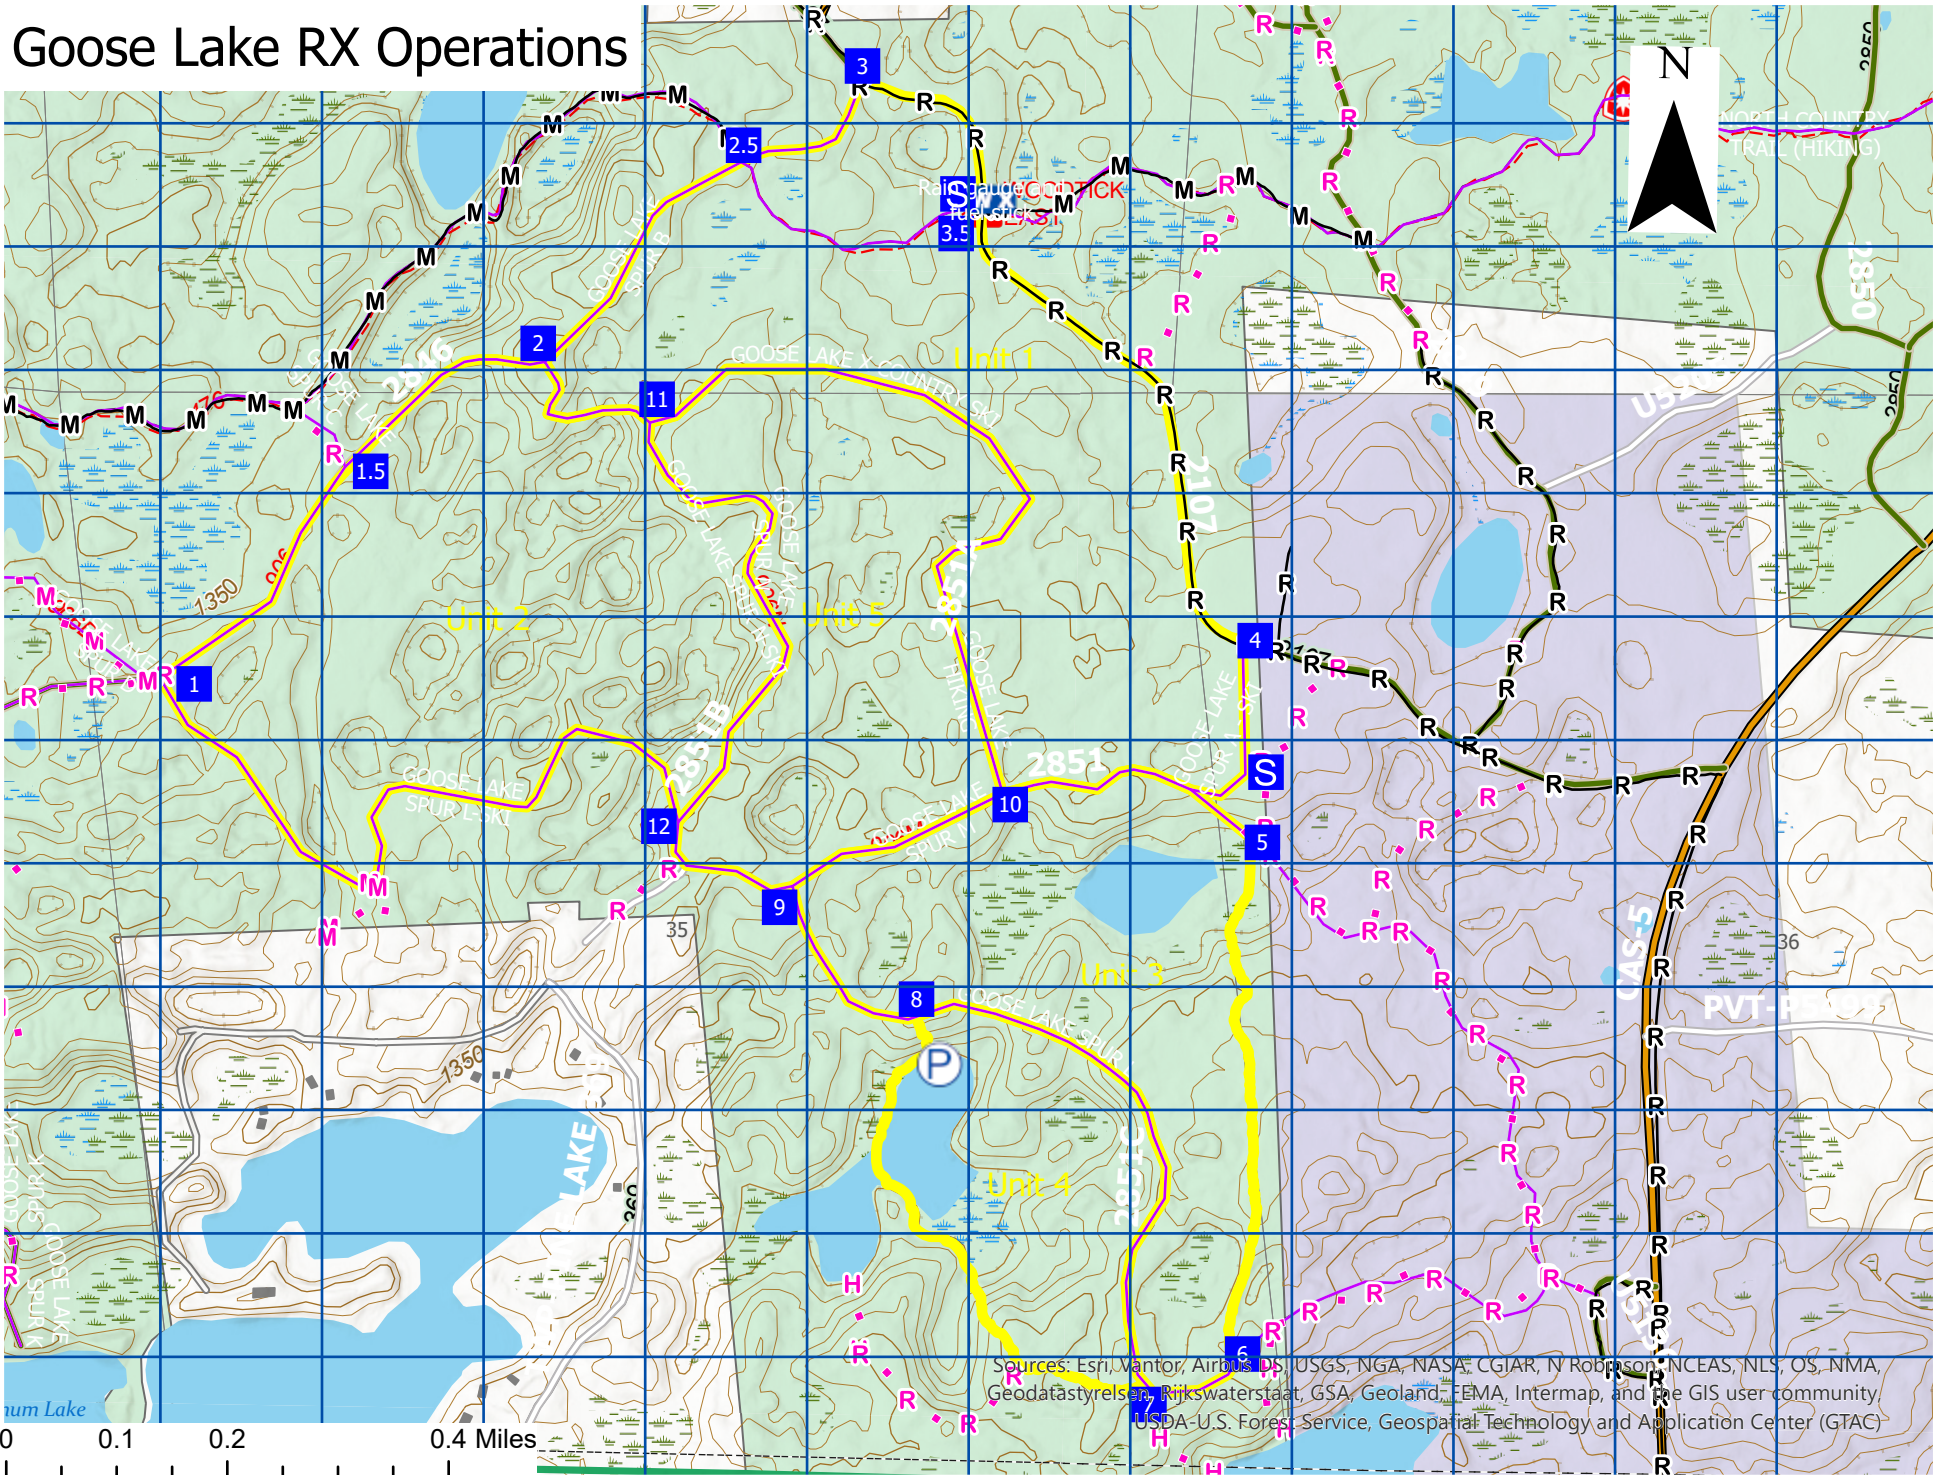

Goose Lake RX Operations

Sources: Esri, Vantor, Airbus DS, USGS, NGA, NASA, CGIAR, N. Robinson, NCEAS, NLS, OS, NMA, Geodatastyrelsen, Rijkswaterstaat, GSA, Geoland, FEMA, Intermap, and the GIS user community
USDA-U.S. Forest Service, Geospatial Technology and Application Center (GTAC)