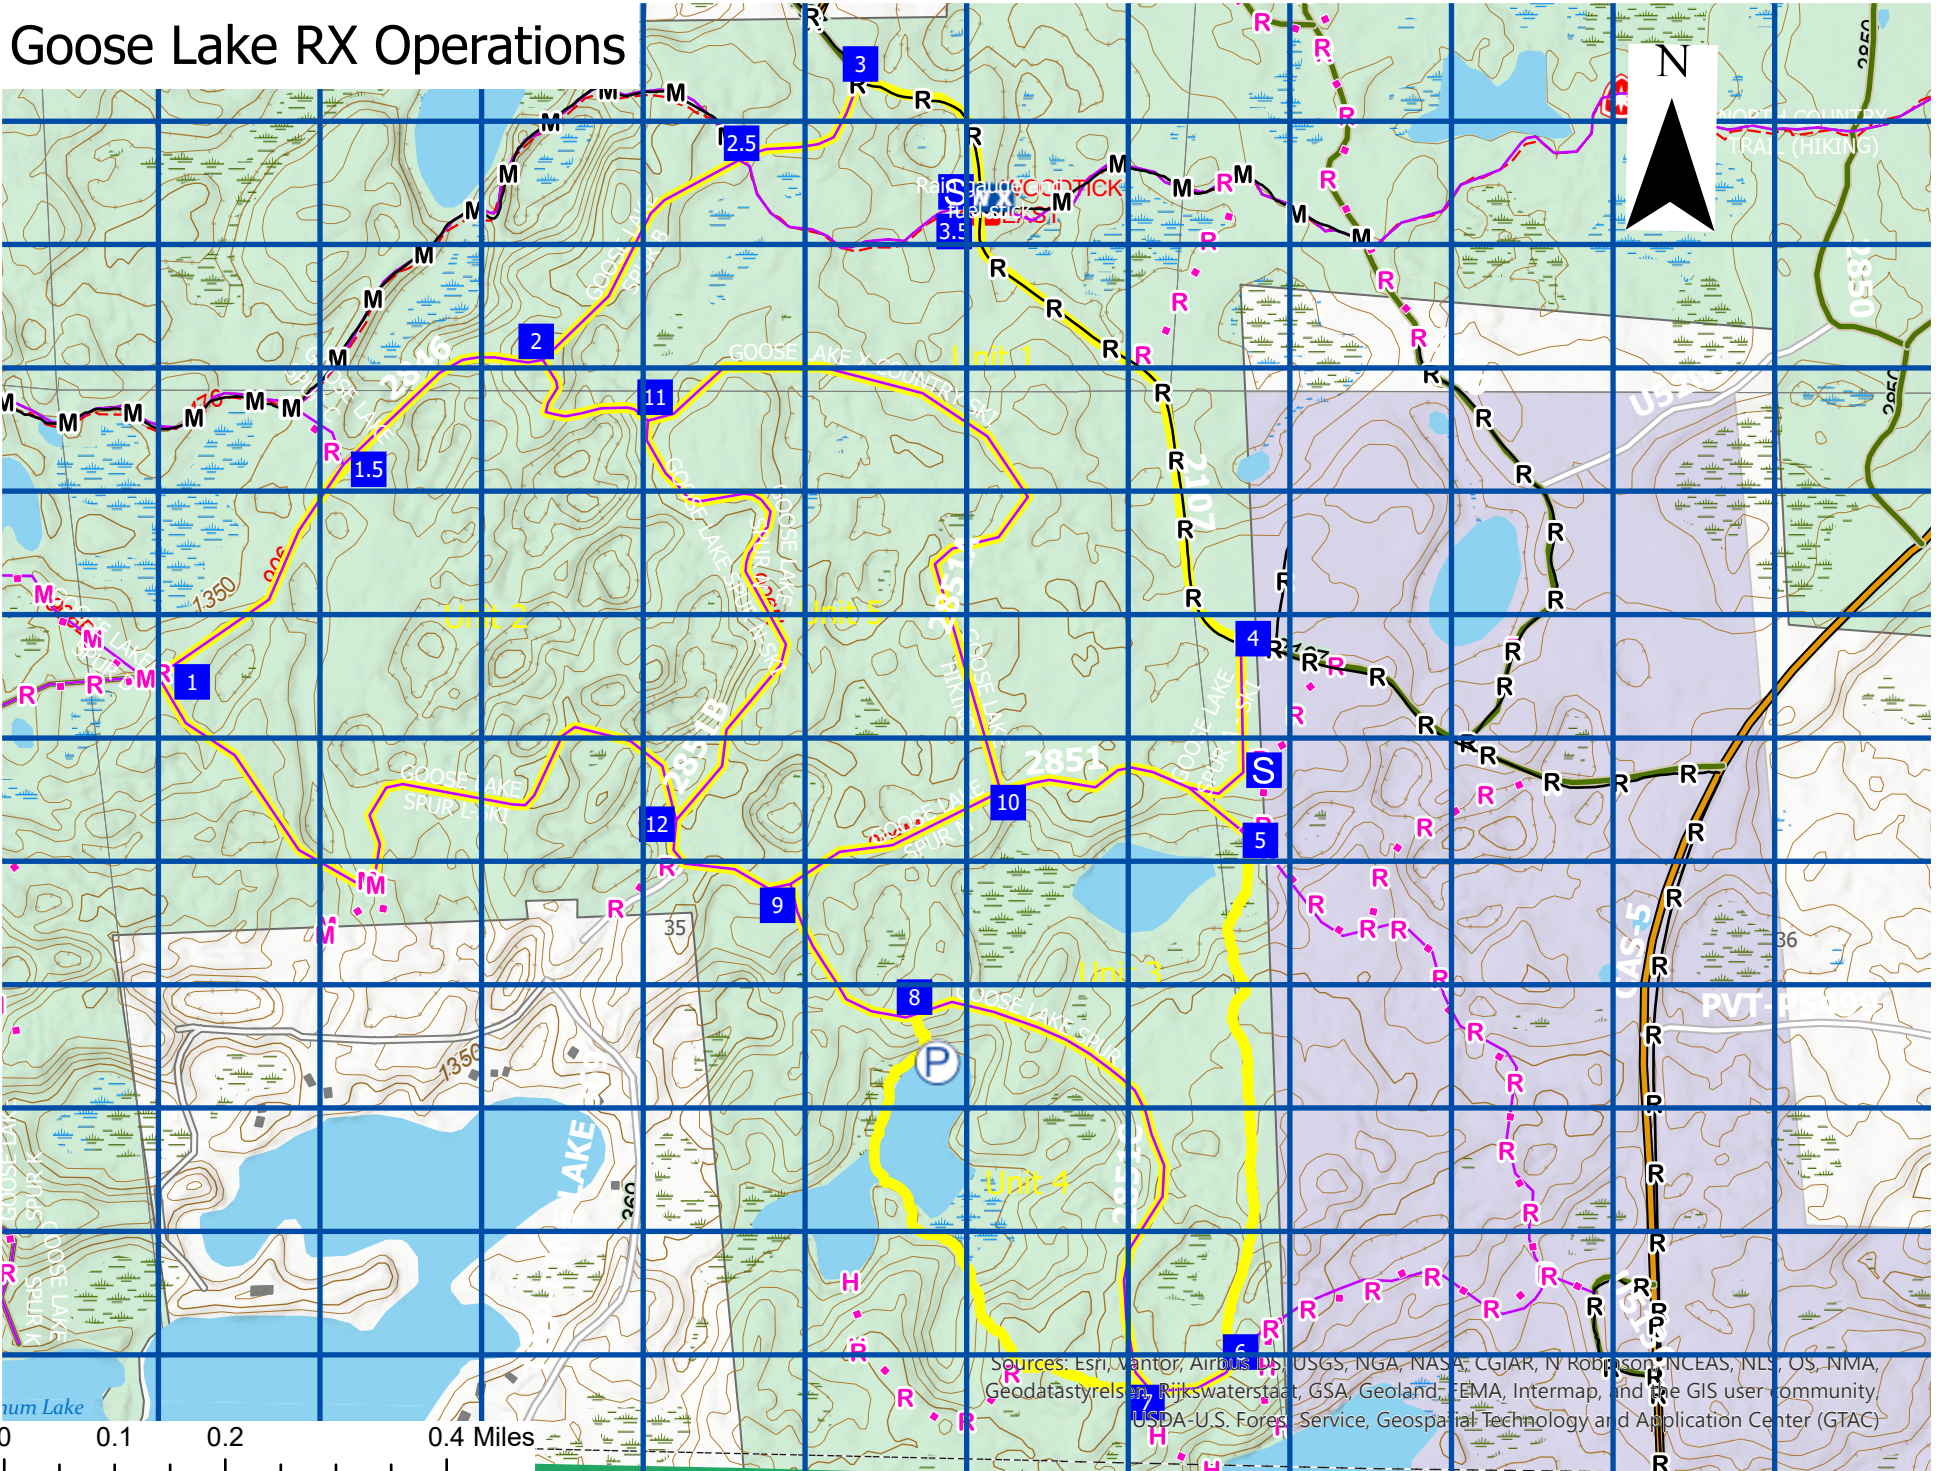

Goose Lake RX Operations

Sources: Esri, DeLorme, AeroMap, USGS, NGA, NASA, CGIAR, N Robinson, NCEAS, INLS, OS, NMA, Geodatastyrelsen, Rijkswaterstaat, GSA, Geoland, FEMA, Intermap, and the GIS user community
USDA-U.S. Forest Service, Geospatial Technology and Application Center (GTAC)