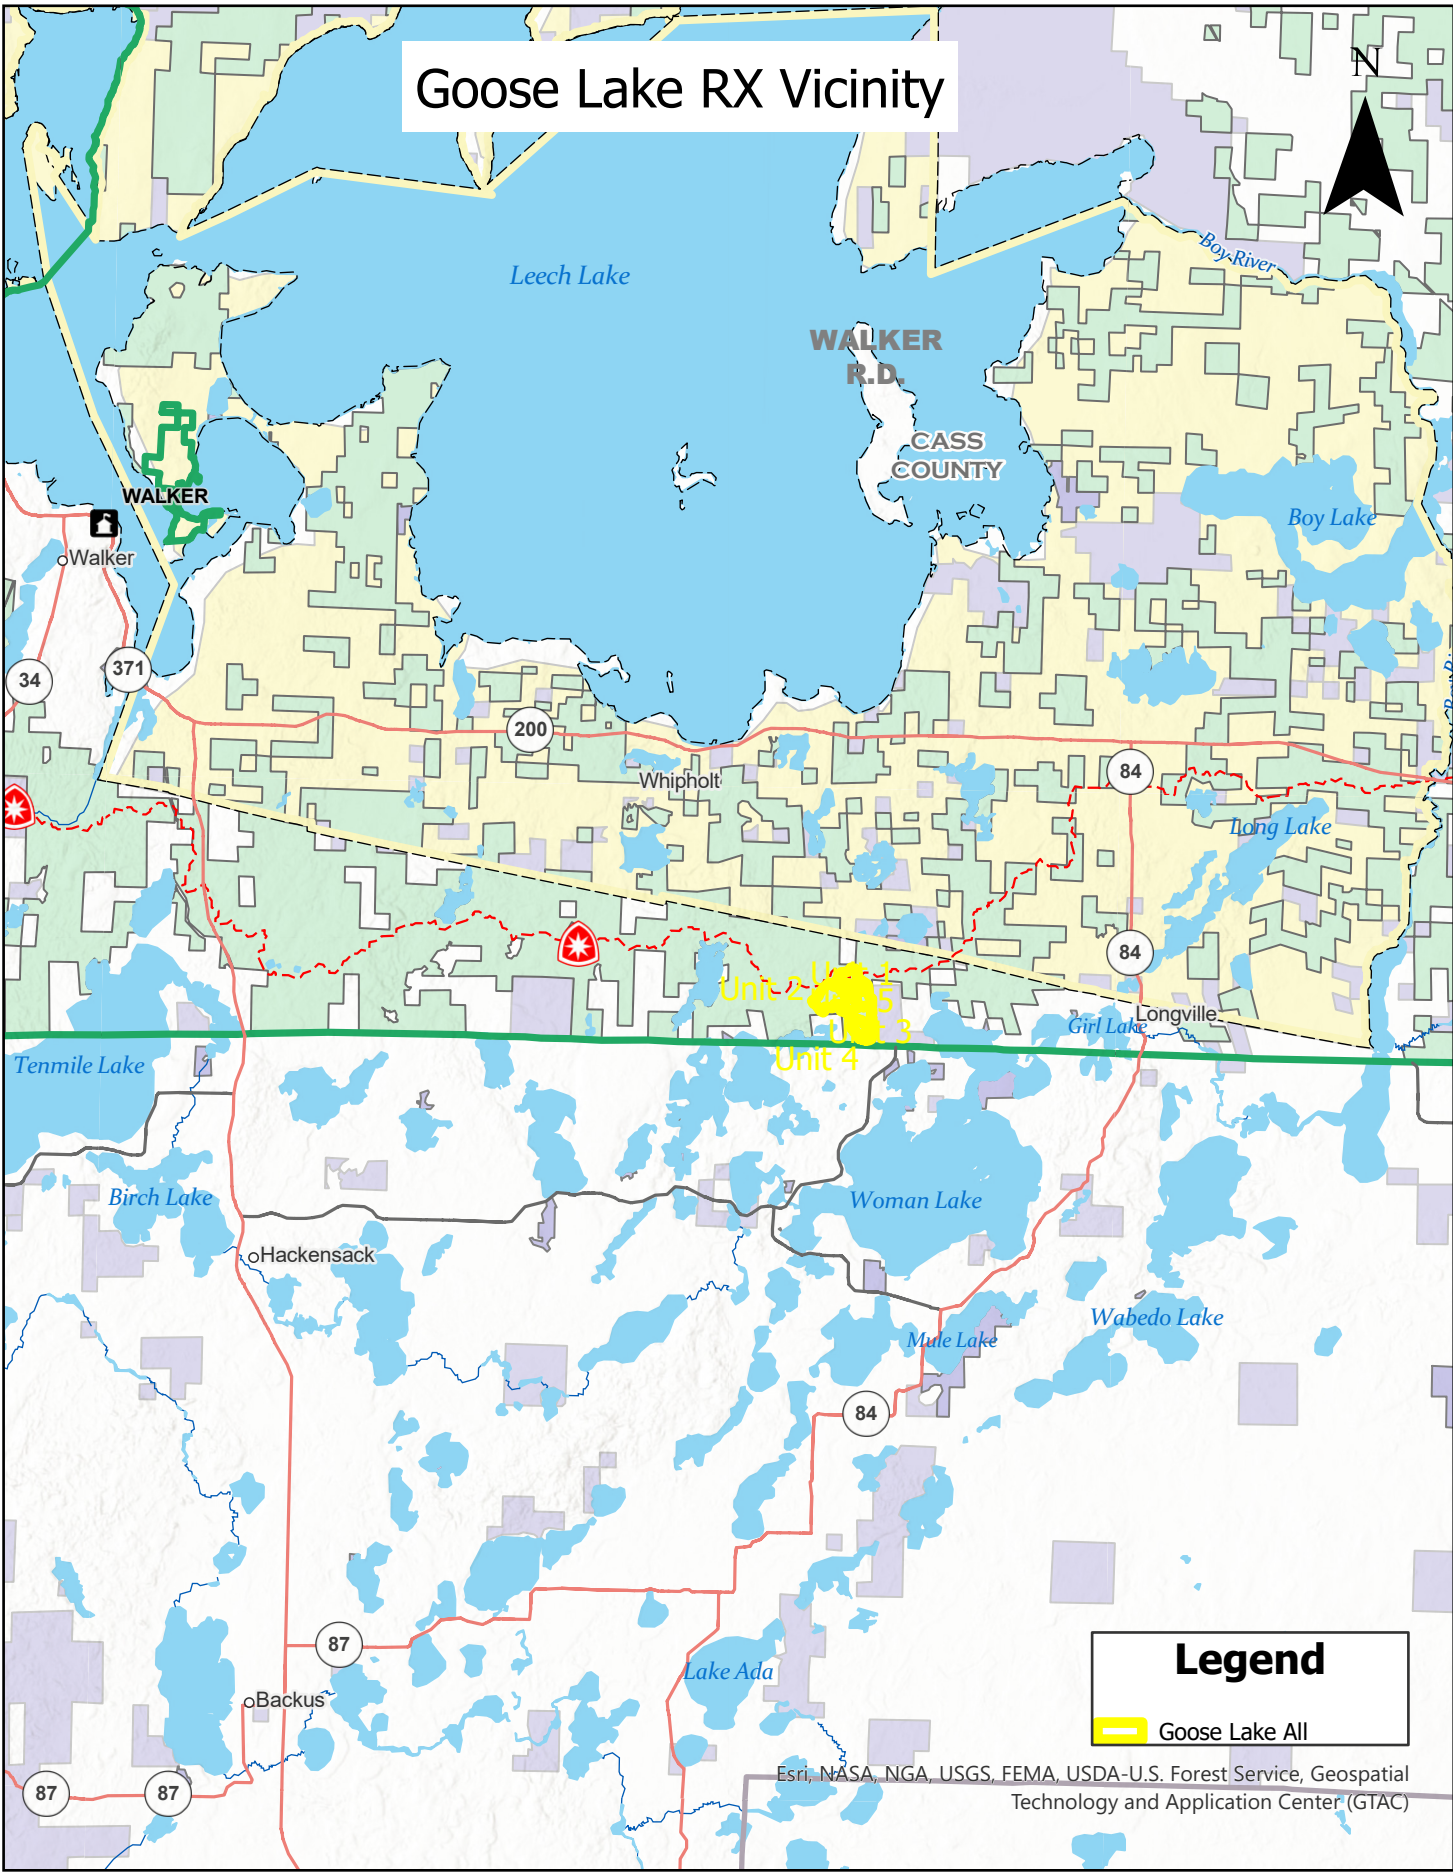

Goose Lake RX Vicinity

Legend

- Goose Lake All

Esri, NASA, NGA, USGS, FEMA, USDA-U.S. Forest Service, Geospatial Technology and Application Center (GTAC)