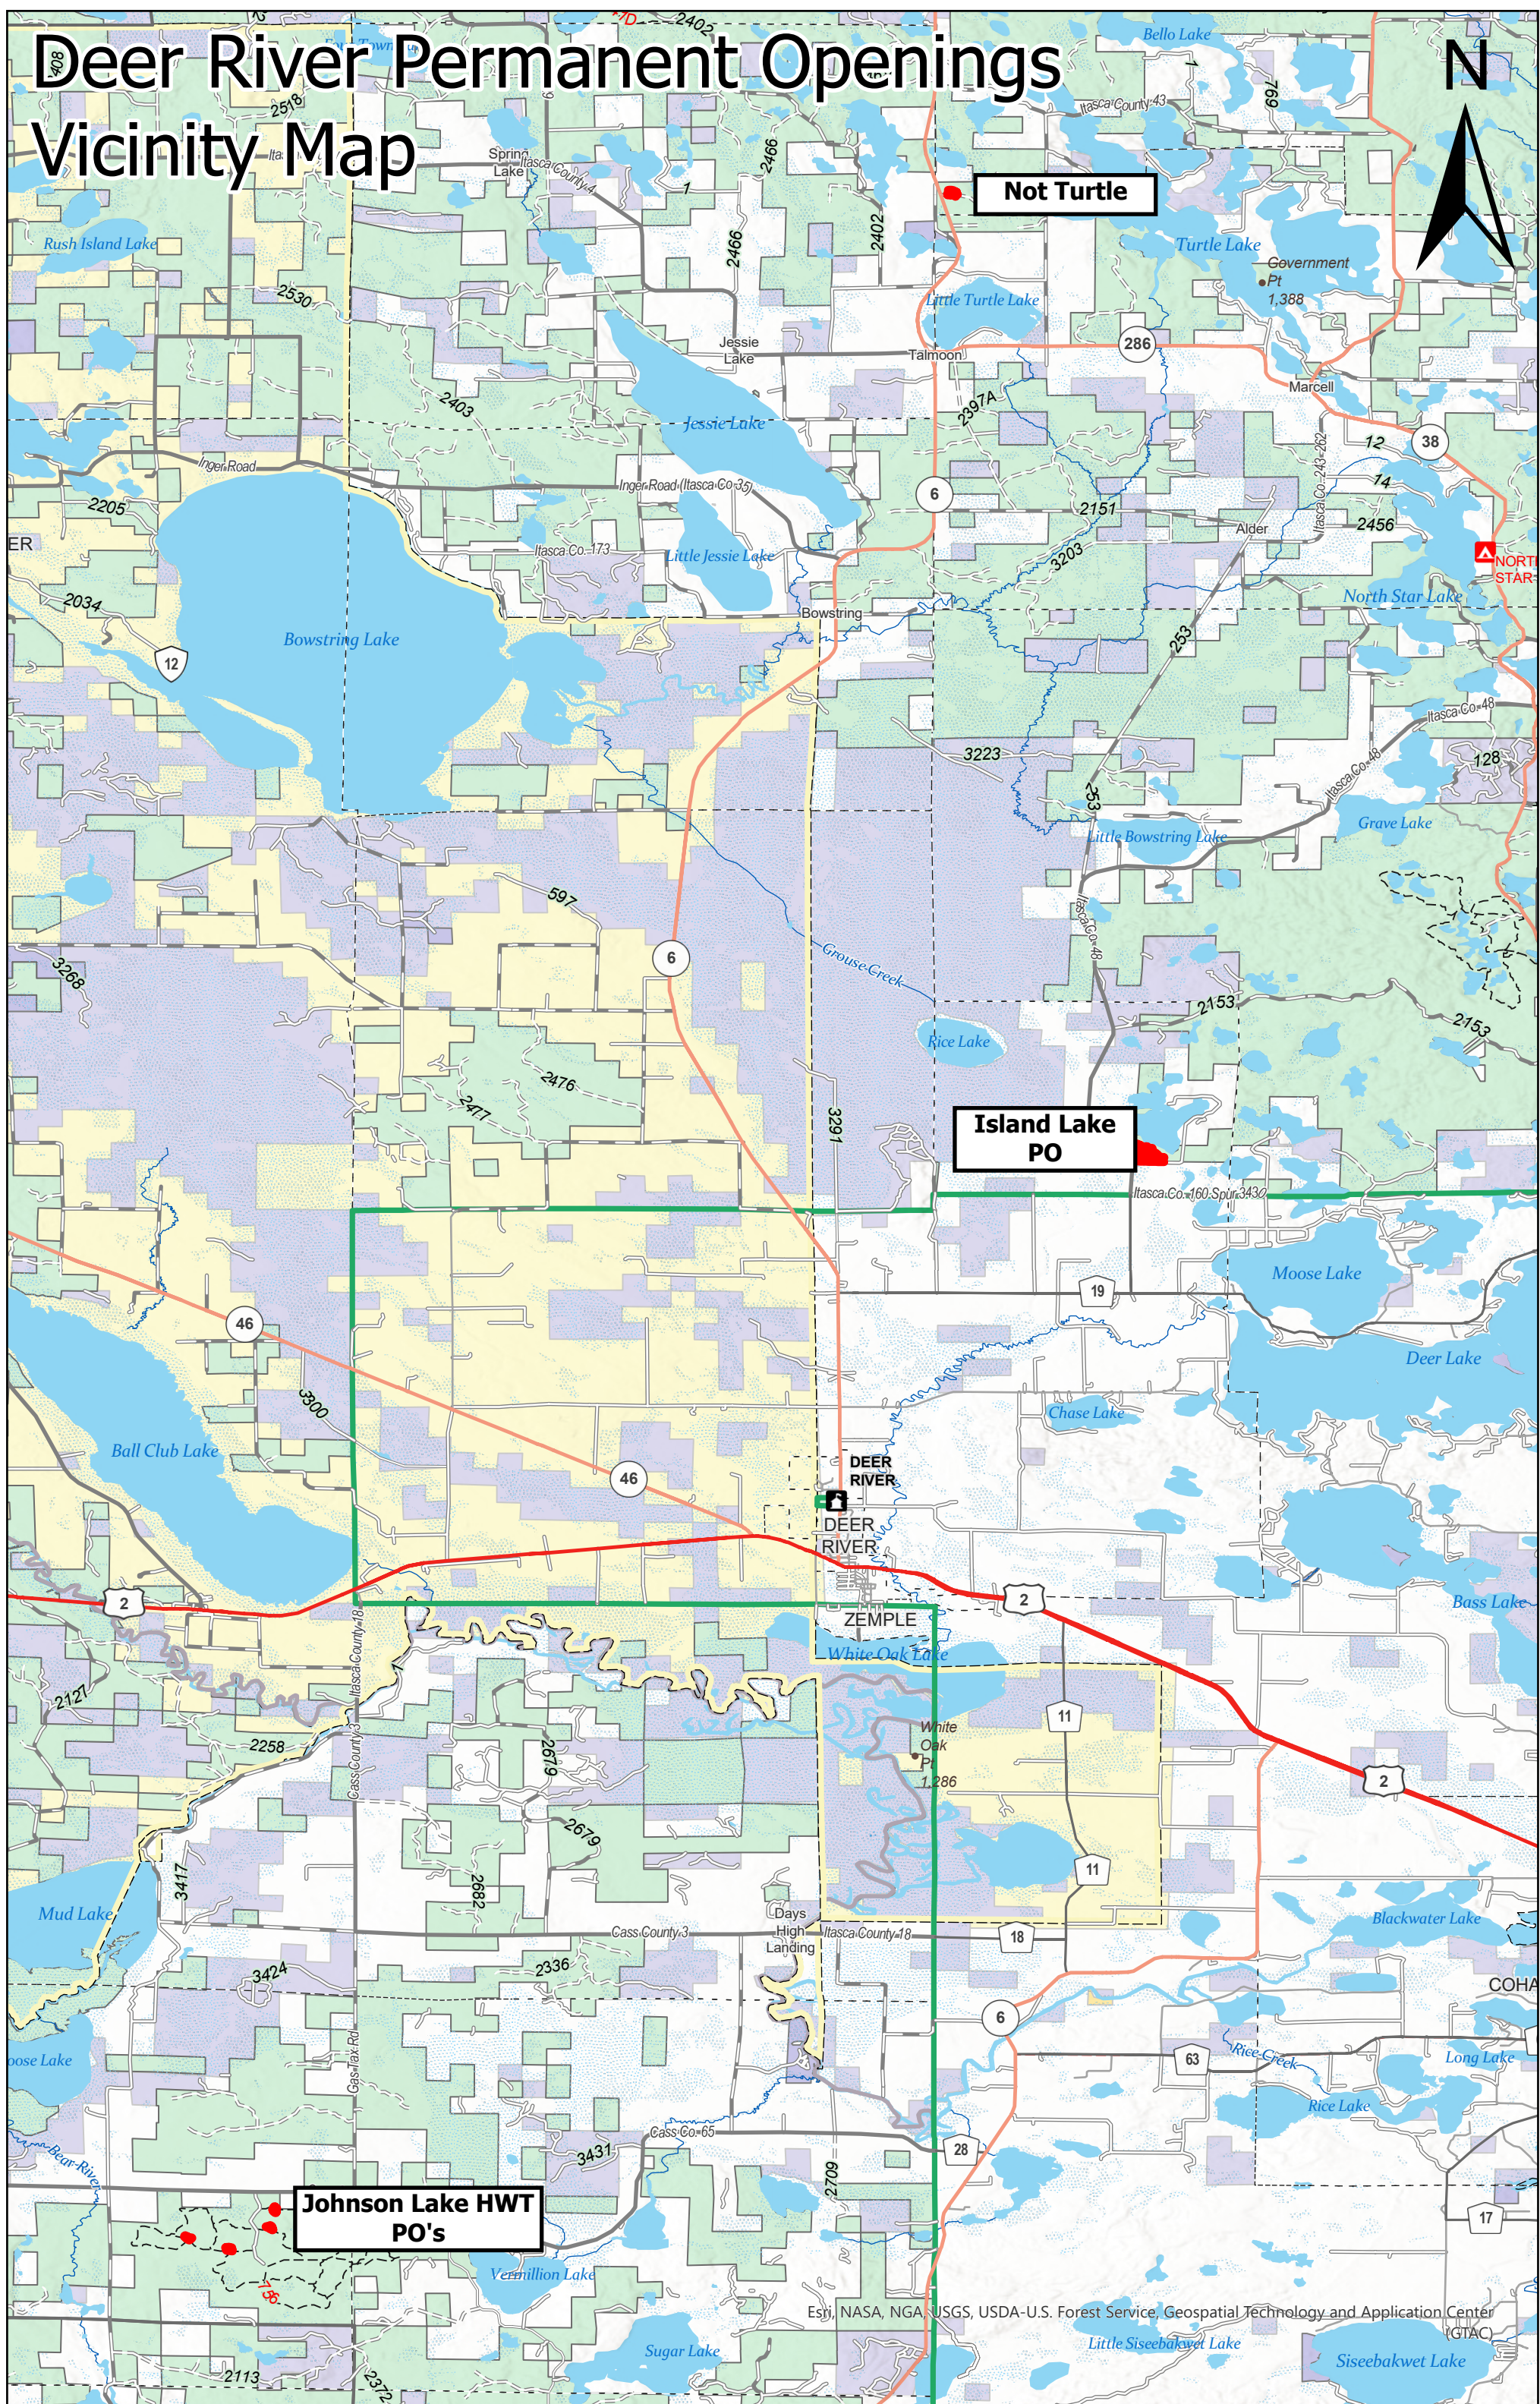

Deer River Permanent Openings Vicinity Map

Not Turtle

**Island Lake
PO**

**Johnson Lake HWT
PO's**