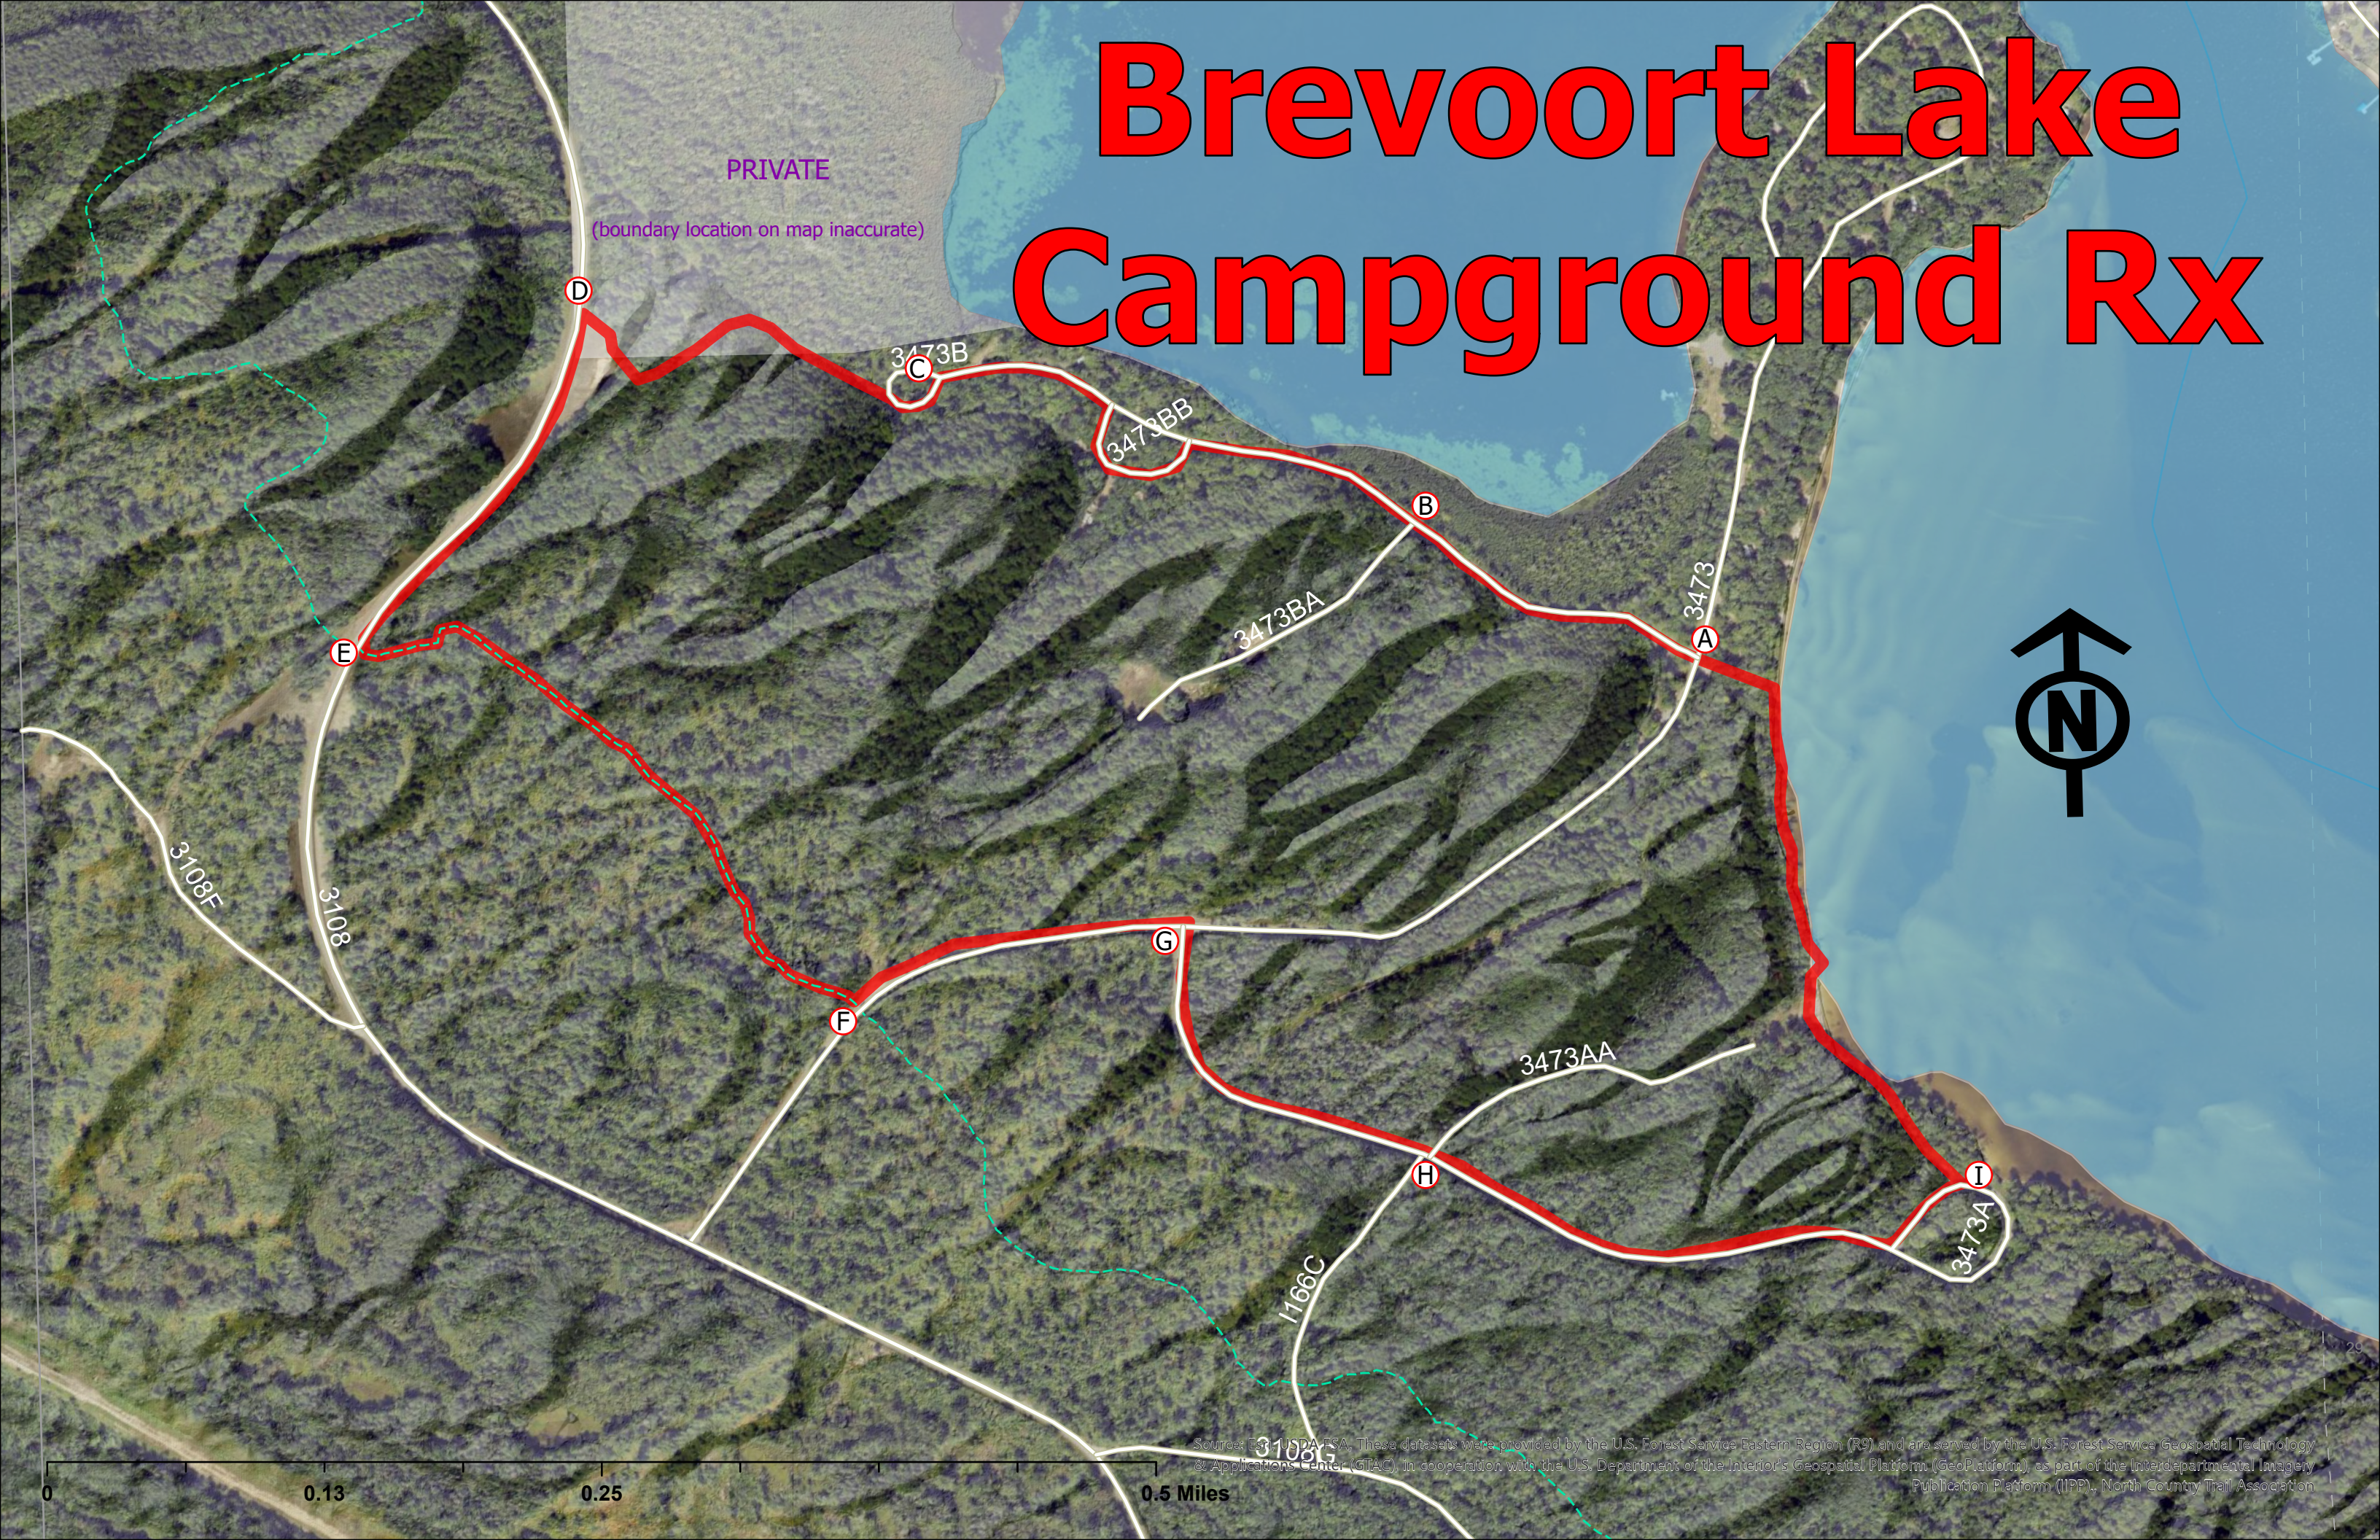

# Brevoort Lake Campground Rx

Source: Esri, USDA-FSA. These datasets were provided by the U.S. Forest Service Eastern Region (R9) and are served by the U.S. Forest Service Geospatial Technology & Applications Center (GTAC), in cooperation with the U.S. Department of the Interior's Geospatial Platform, as part of the Interdepartmental Imagery Publication Platform (IIPP), North Country Trail Association