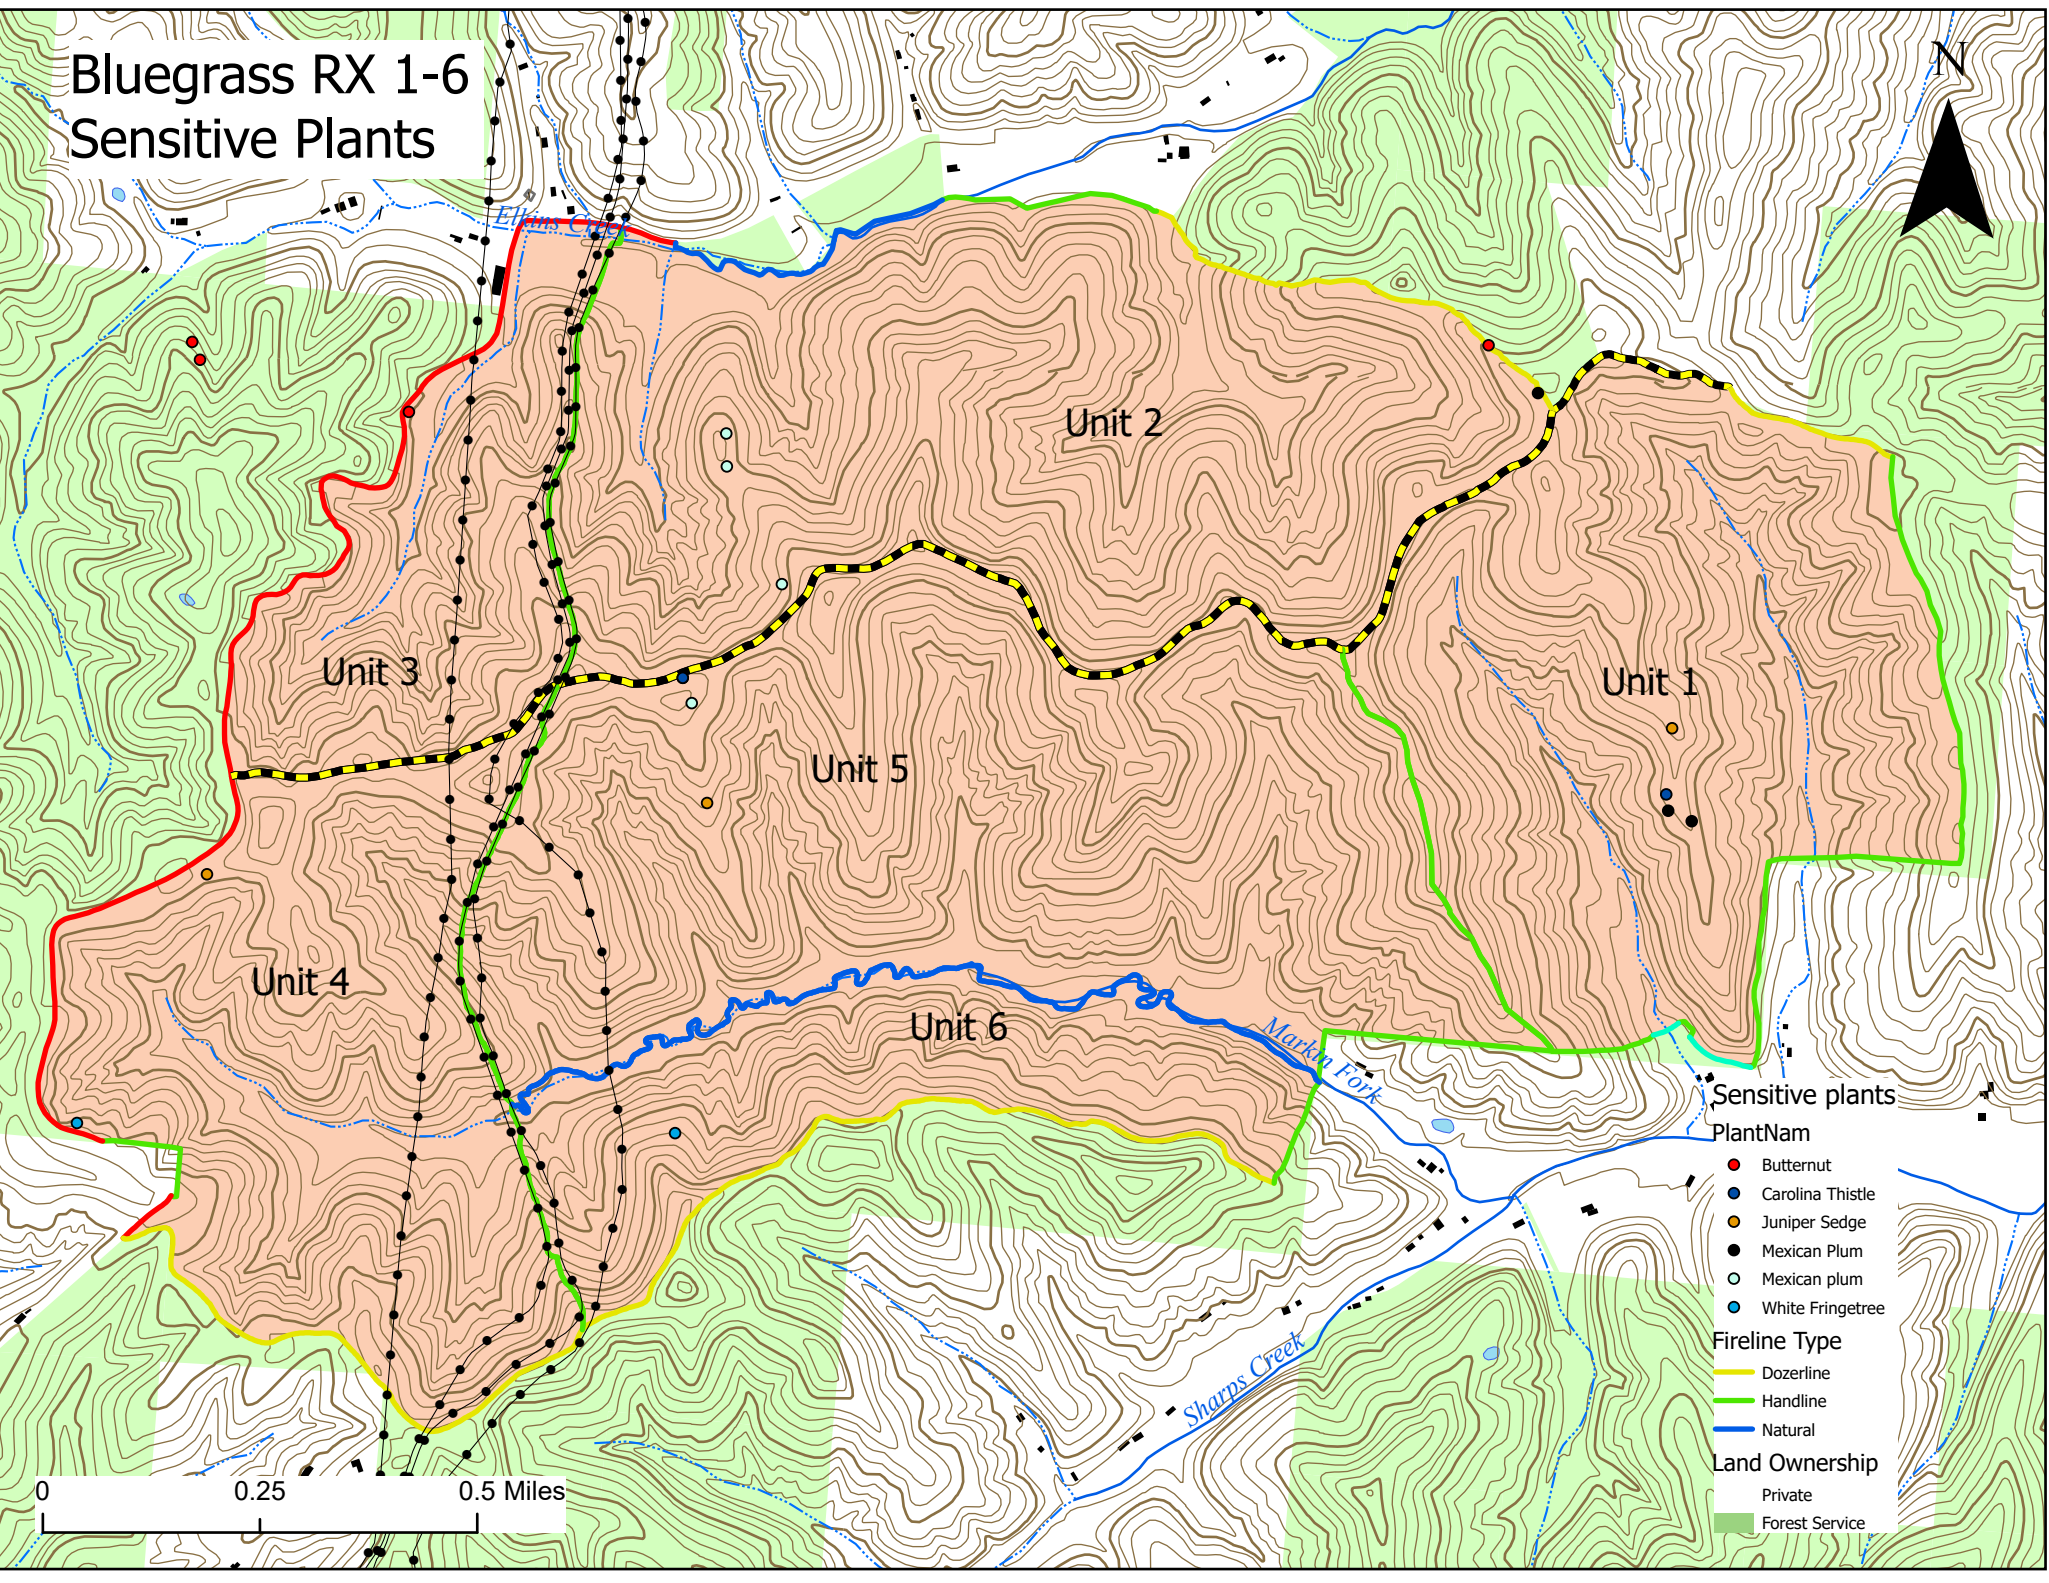

Bluegrass RX 1-6 Sensitive Plants

Sensitive plants
PlantNam

- Butternut
- Carolina Thistle
- Juniper Sedge
- Mexican Plum
- Mexican plum
- White Fringetree

Fireline Type

- Dozerline
- Handline
- Natural

Land Ownership

- Private
- Forest Service

0 0.25 0.5 Miles