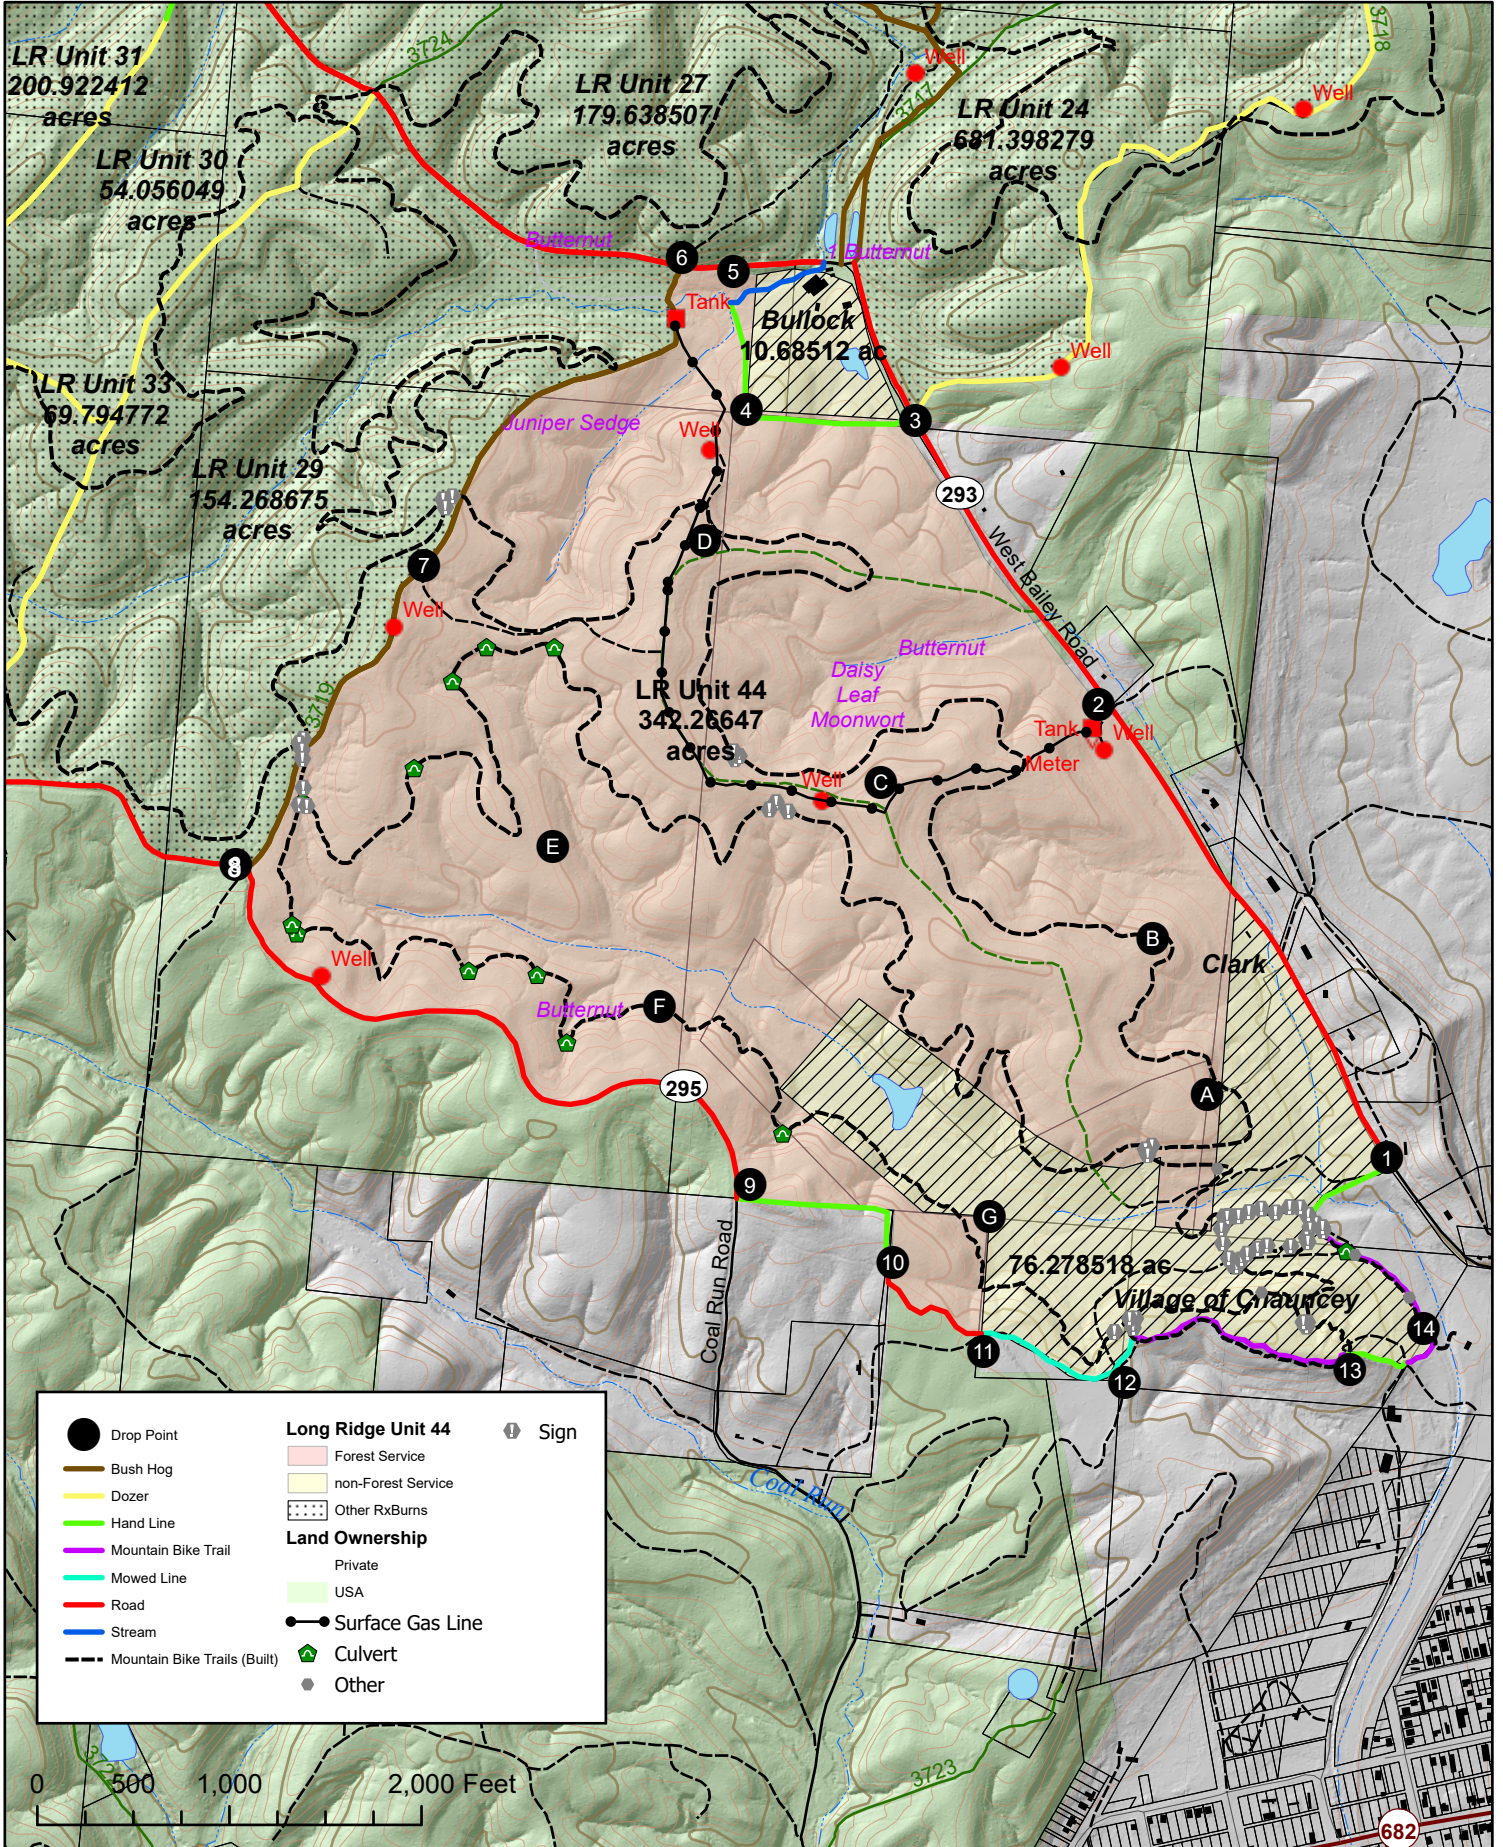

Long Ridge Unit 44

	Drop Point		Forest Service		Sign
	Bush Hog		non-Forest Service		Other RxBurns
	Dozer	Land Ownership			
	Hand Line		Private		Surface Gas Line
	Mountain Bike Trail		USA		Culvert
	Mowed Line		Stream		Other
	Road		Mountain Bike Trails (Built)		