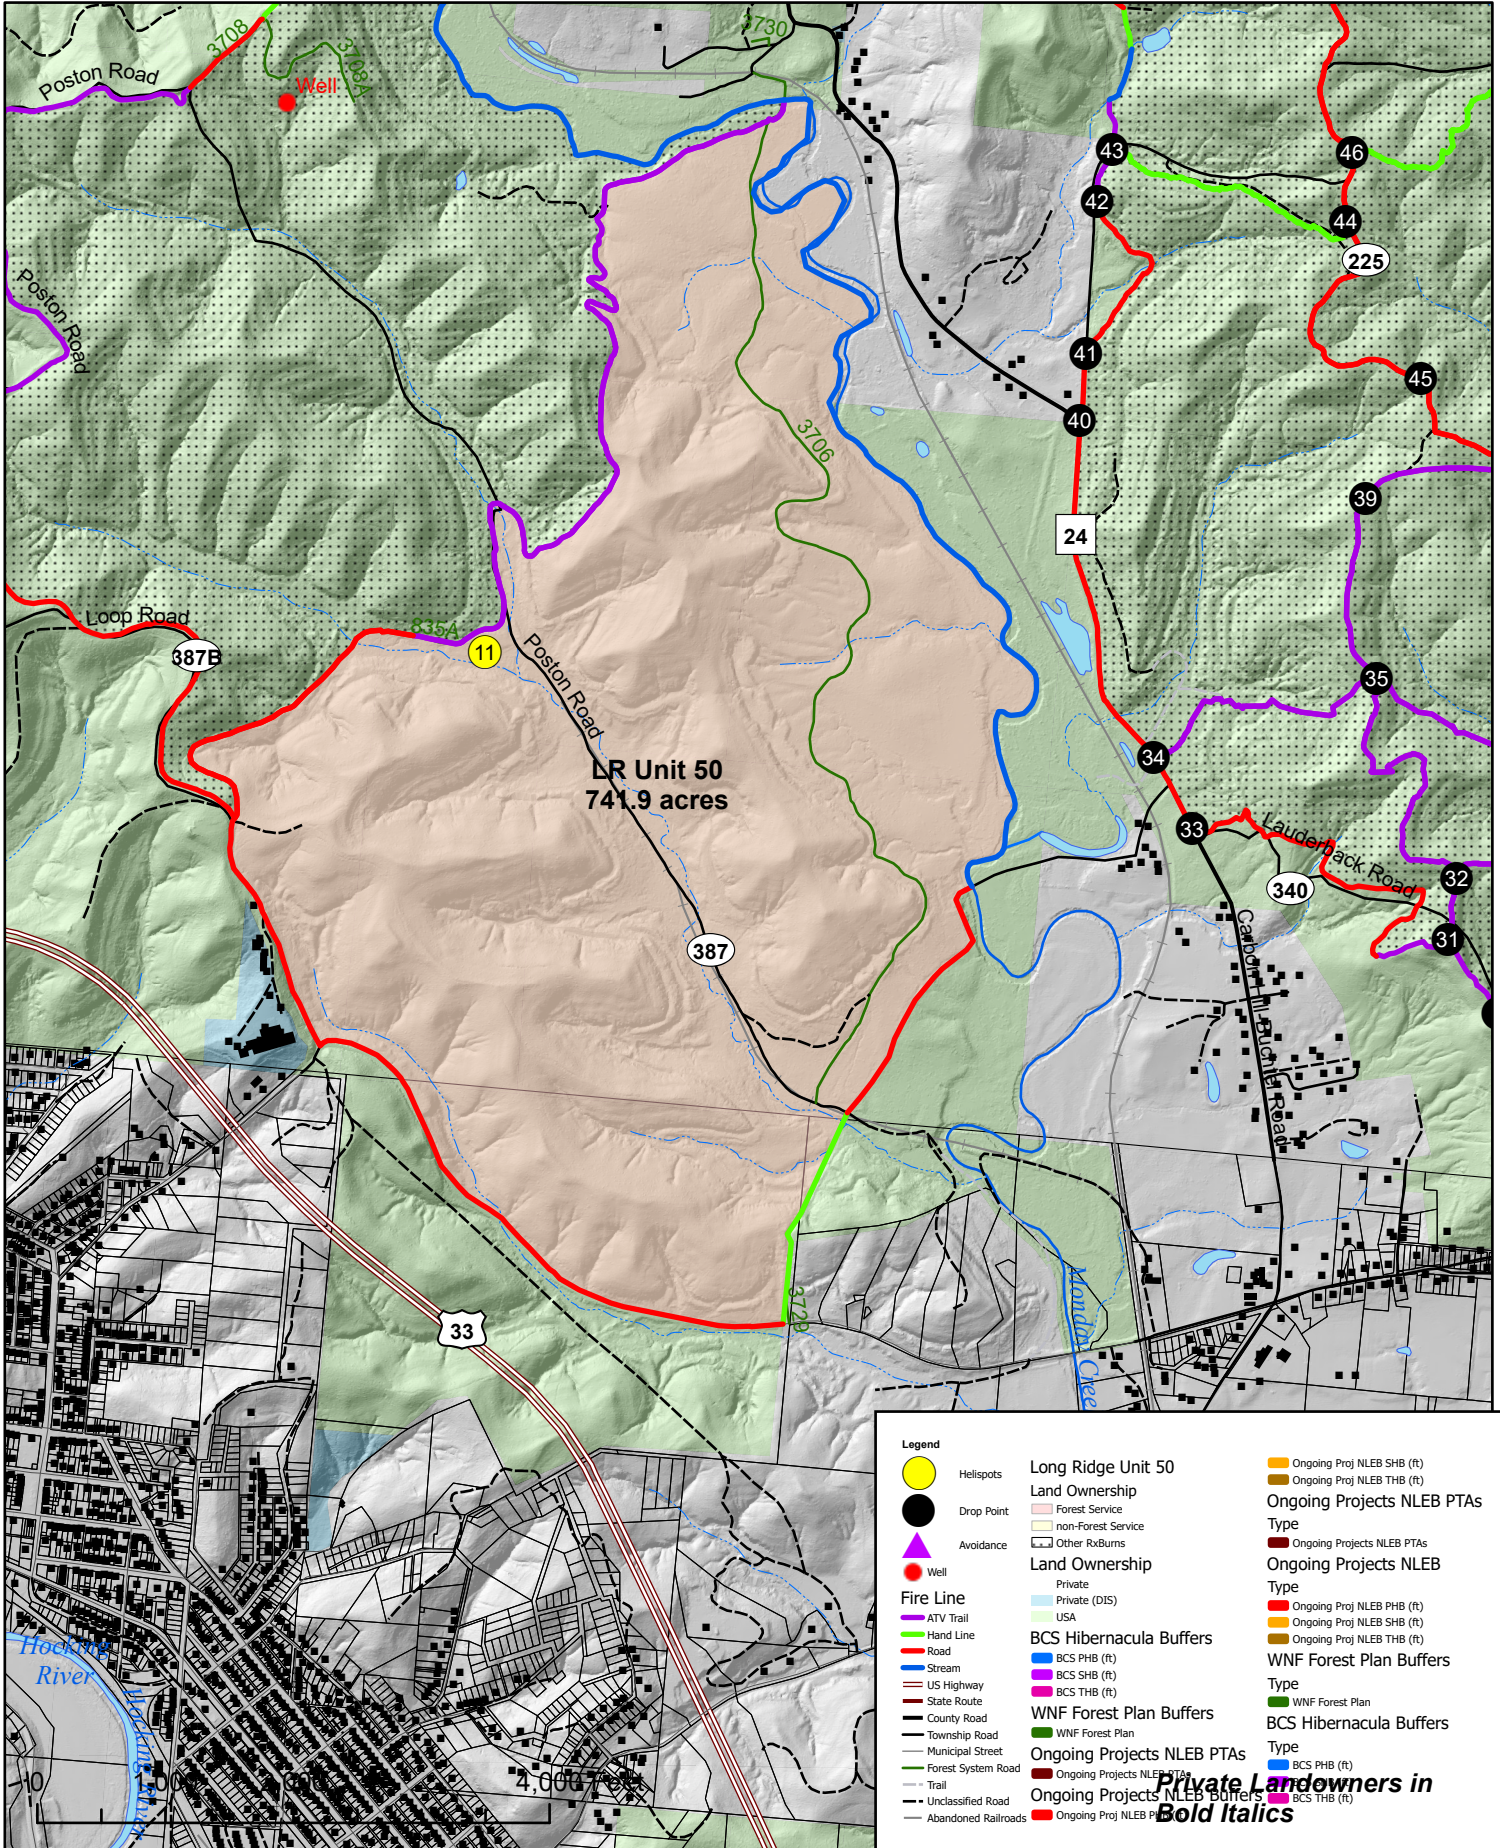

Long Ridge Unit 50

Legend	Long Ridge Unit 50	Ongoing Proj NLEB SHB (ft)
Helispots	Land Ownership	Ongoing Proj NLEB THB (ft)
Drop Point	Forest Service	Ongoing Projects NLEB PTAs
Avoidance	non-Forest Service	Type
Well	Other RxBurns	Ongoing Projects NLEB PTAs
Fire Line	Land Ownership	Ongoing Projects NLEB
ATV Trail	Private	Type
Hand Line	Private (DIS)	Ongoing Proj NLEB PHB (ft)
Road	USA	Ongoing Proj NLEB SHB (ft)
Stream	BCS Hibernacula Buffers	Ongoing Proj NLEB THB (ft)
US Highway	BCS PHB (ft)	WNF Forest Plan Buffers
State Route	BCS SHB (ft)	Type
County Road	BCS THB (ft)	WNF Forest Plan
Township Road	WNF Forest Plan Buffers	BCS Hibernacula Buffers
Municipal Street	WNF Forest Plan	Type
Forest System Road	Ongoing Projects NLEB PTAs	BCS PHB (ft)
Trail	Ongoing Projects NLEB PTAs	Ongoing Proj NLEB THB (ft)
Unclassified Road	Ongoing Projects NLEB Buffers	Ongoing Proj NLEB SHB (ft)
Abandoned Railroads	Ongoing Proj NLEB PHB (ft)	BCS THB (ft)
		Private Landowners in Bold Italics