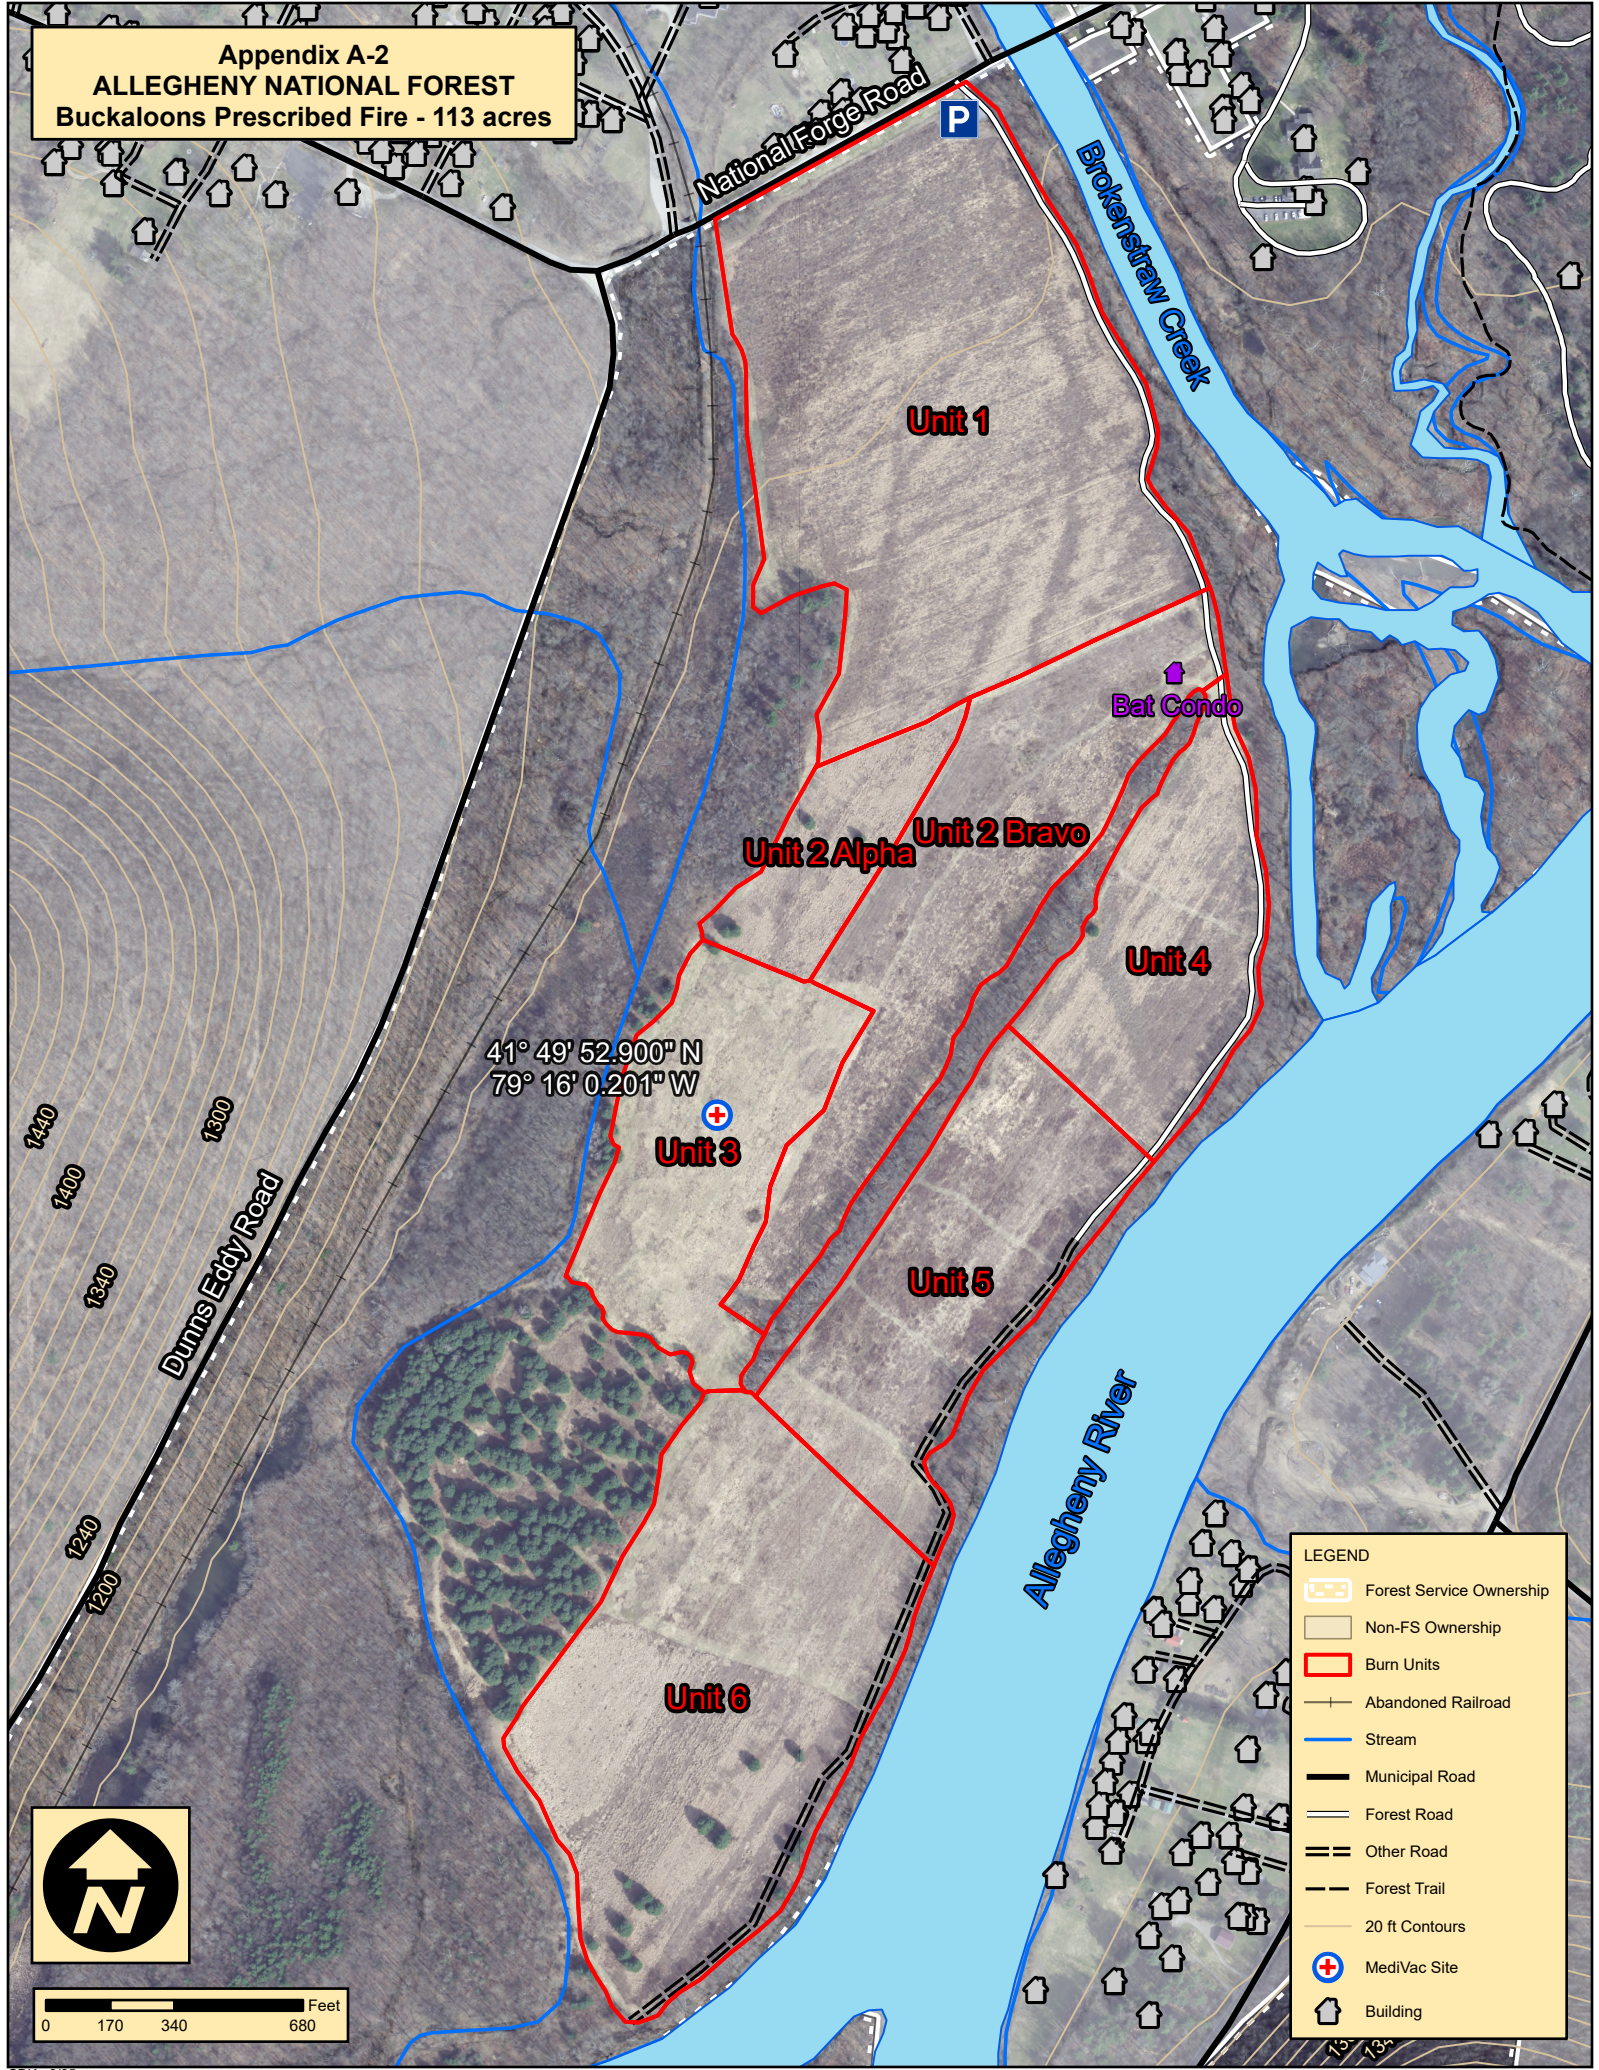

Appendix A-2  
**ALLEGHENY NATIONAL FOREST**  
 Buckaloons Prescribed Fire - 113 acres

41° 49' 52.900" N  
 79° 16' 0.201" W

LEGEND	
	Forest Service Ownership
	Non-FS Ownership
	Burn Units
	Abandoned Railroad
	Stream
	Municipal Road
	Forest Road
	Other Road
	Forest Trail
	20 ft Contours
	MedIVac Site
	Building