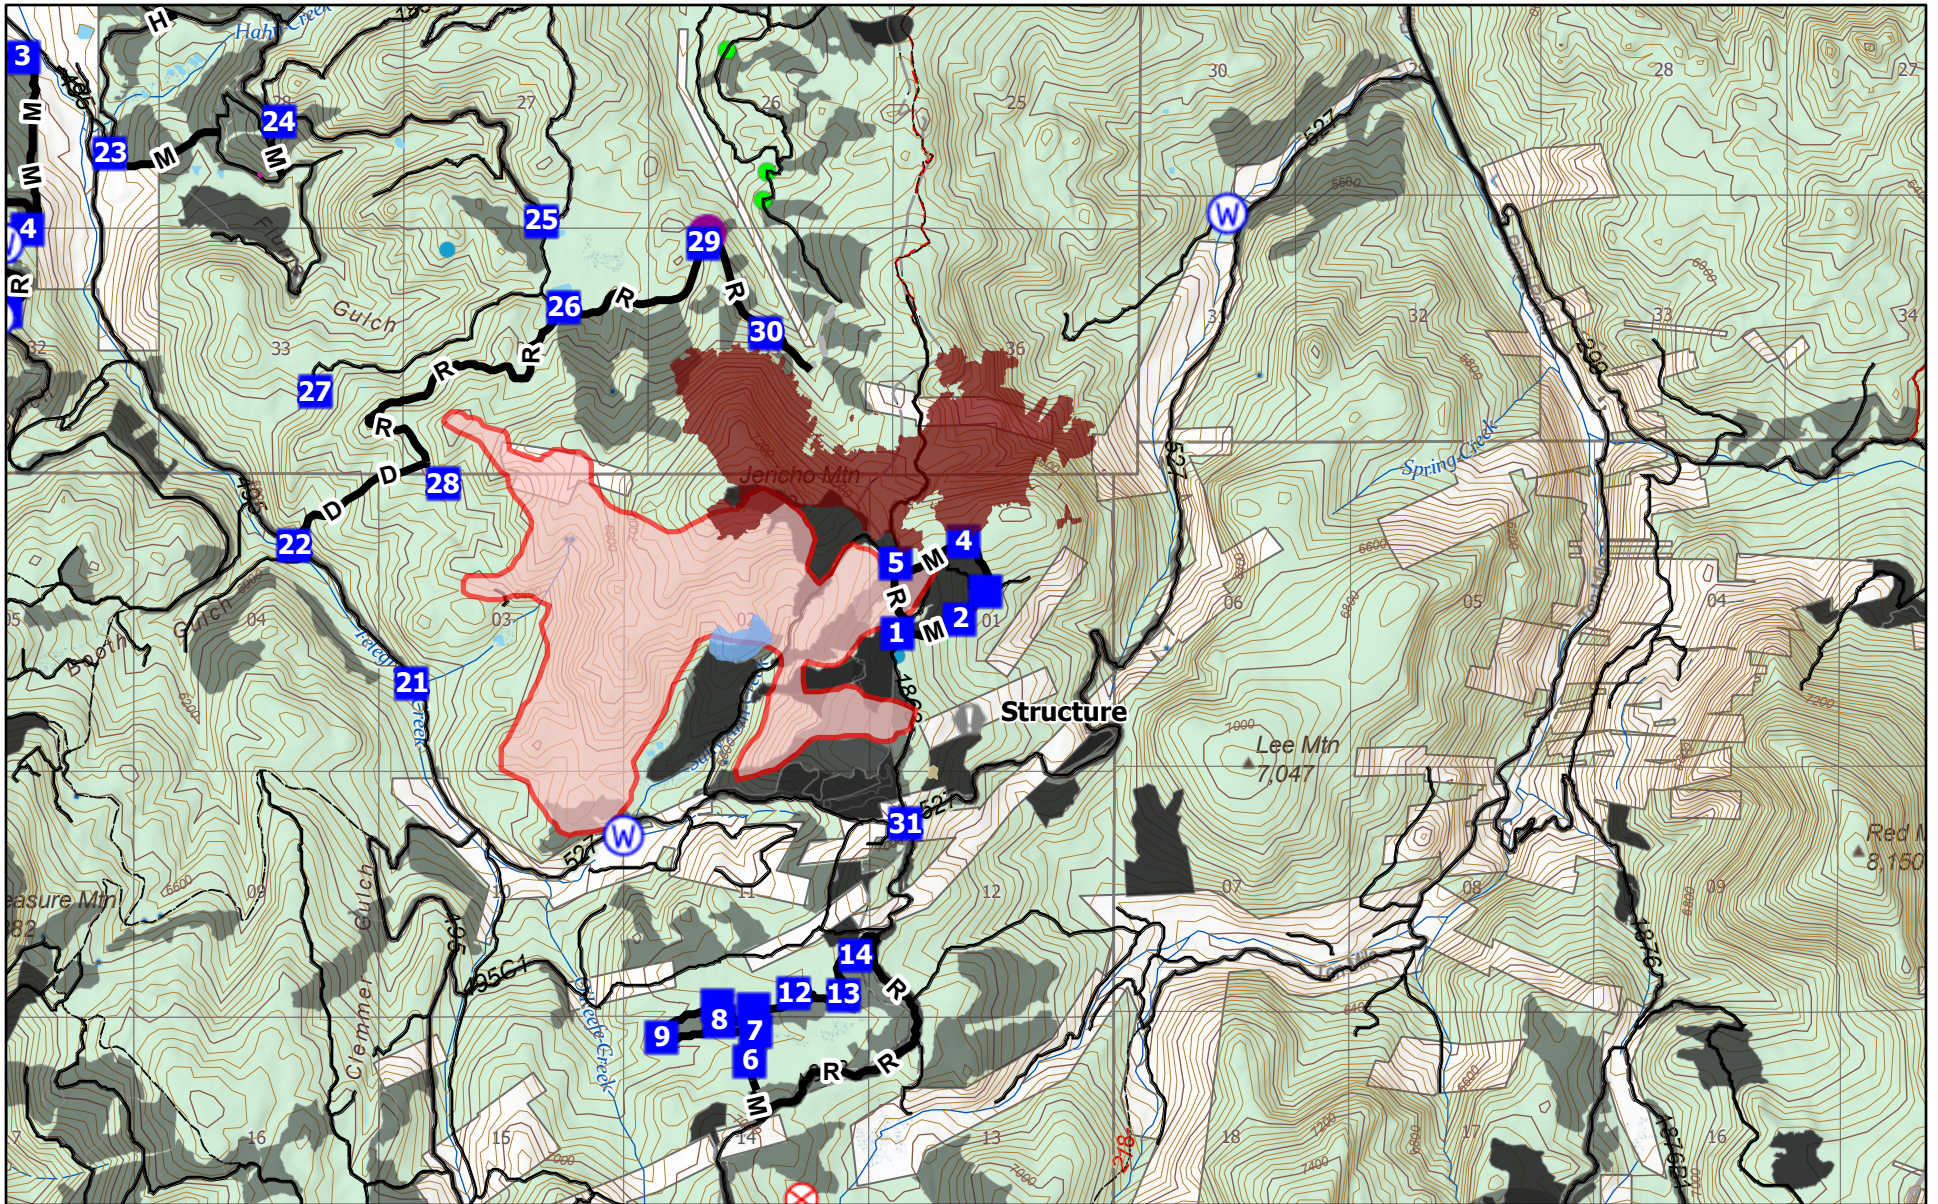

Jericho Creek 5/16/2026

5/15/2026

Geospatial Technology and Applications Center (GTAC), US Forest Service, USDA Forest Service, Northern Region Geospatial Group, U.S. Forest