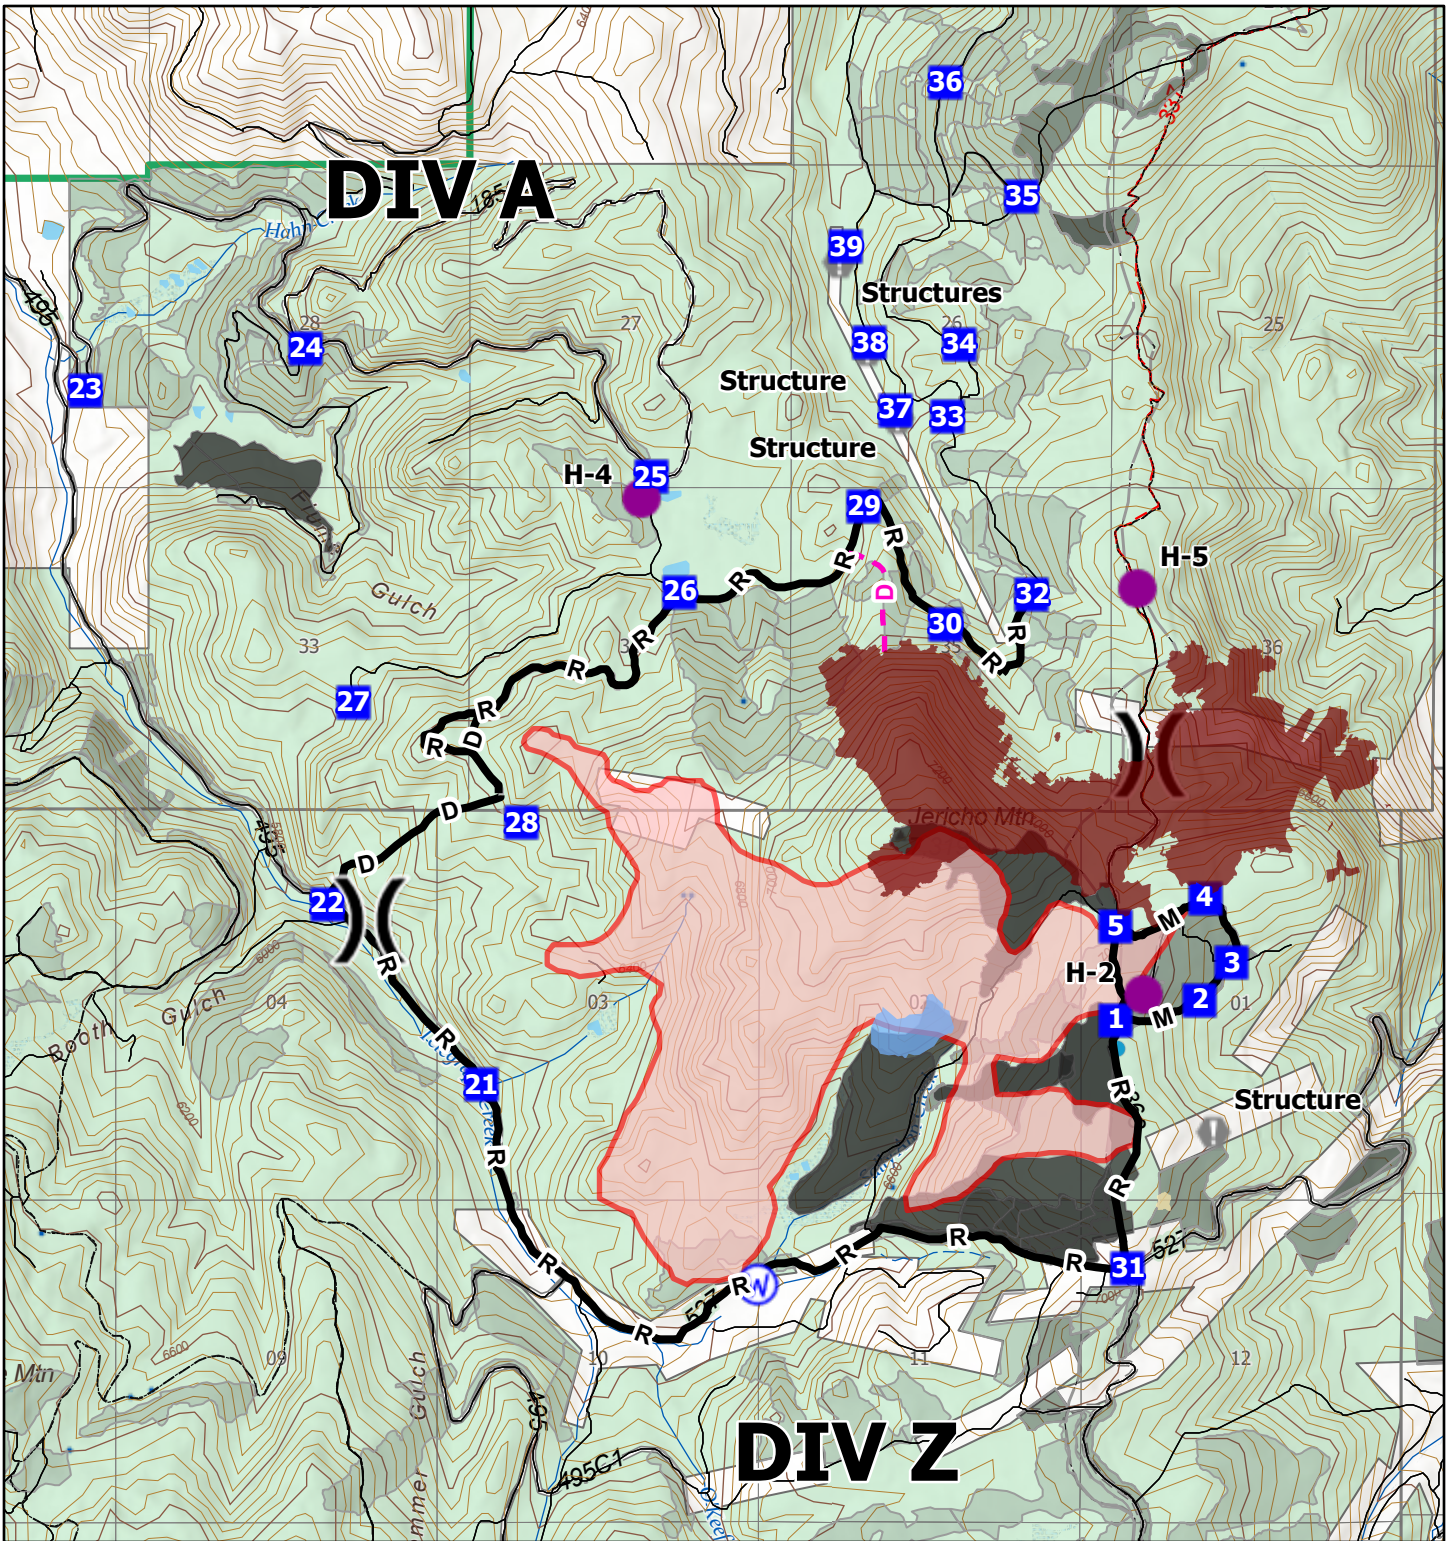

# Jericho Creek

5/18/2026

1:54,845

Fire Perimeter by Fire Year

EventPoint

Drop Point

Value at Risk

Water Source

EventLine

Division Break

Geospatial Technology and Applications Center (GTAC), US Forest Service, USDA Forest Service, Northern Region Geospatial Group, U.S. Forest Service, Esri, NASA, NGA, USGS, FEMA