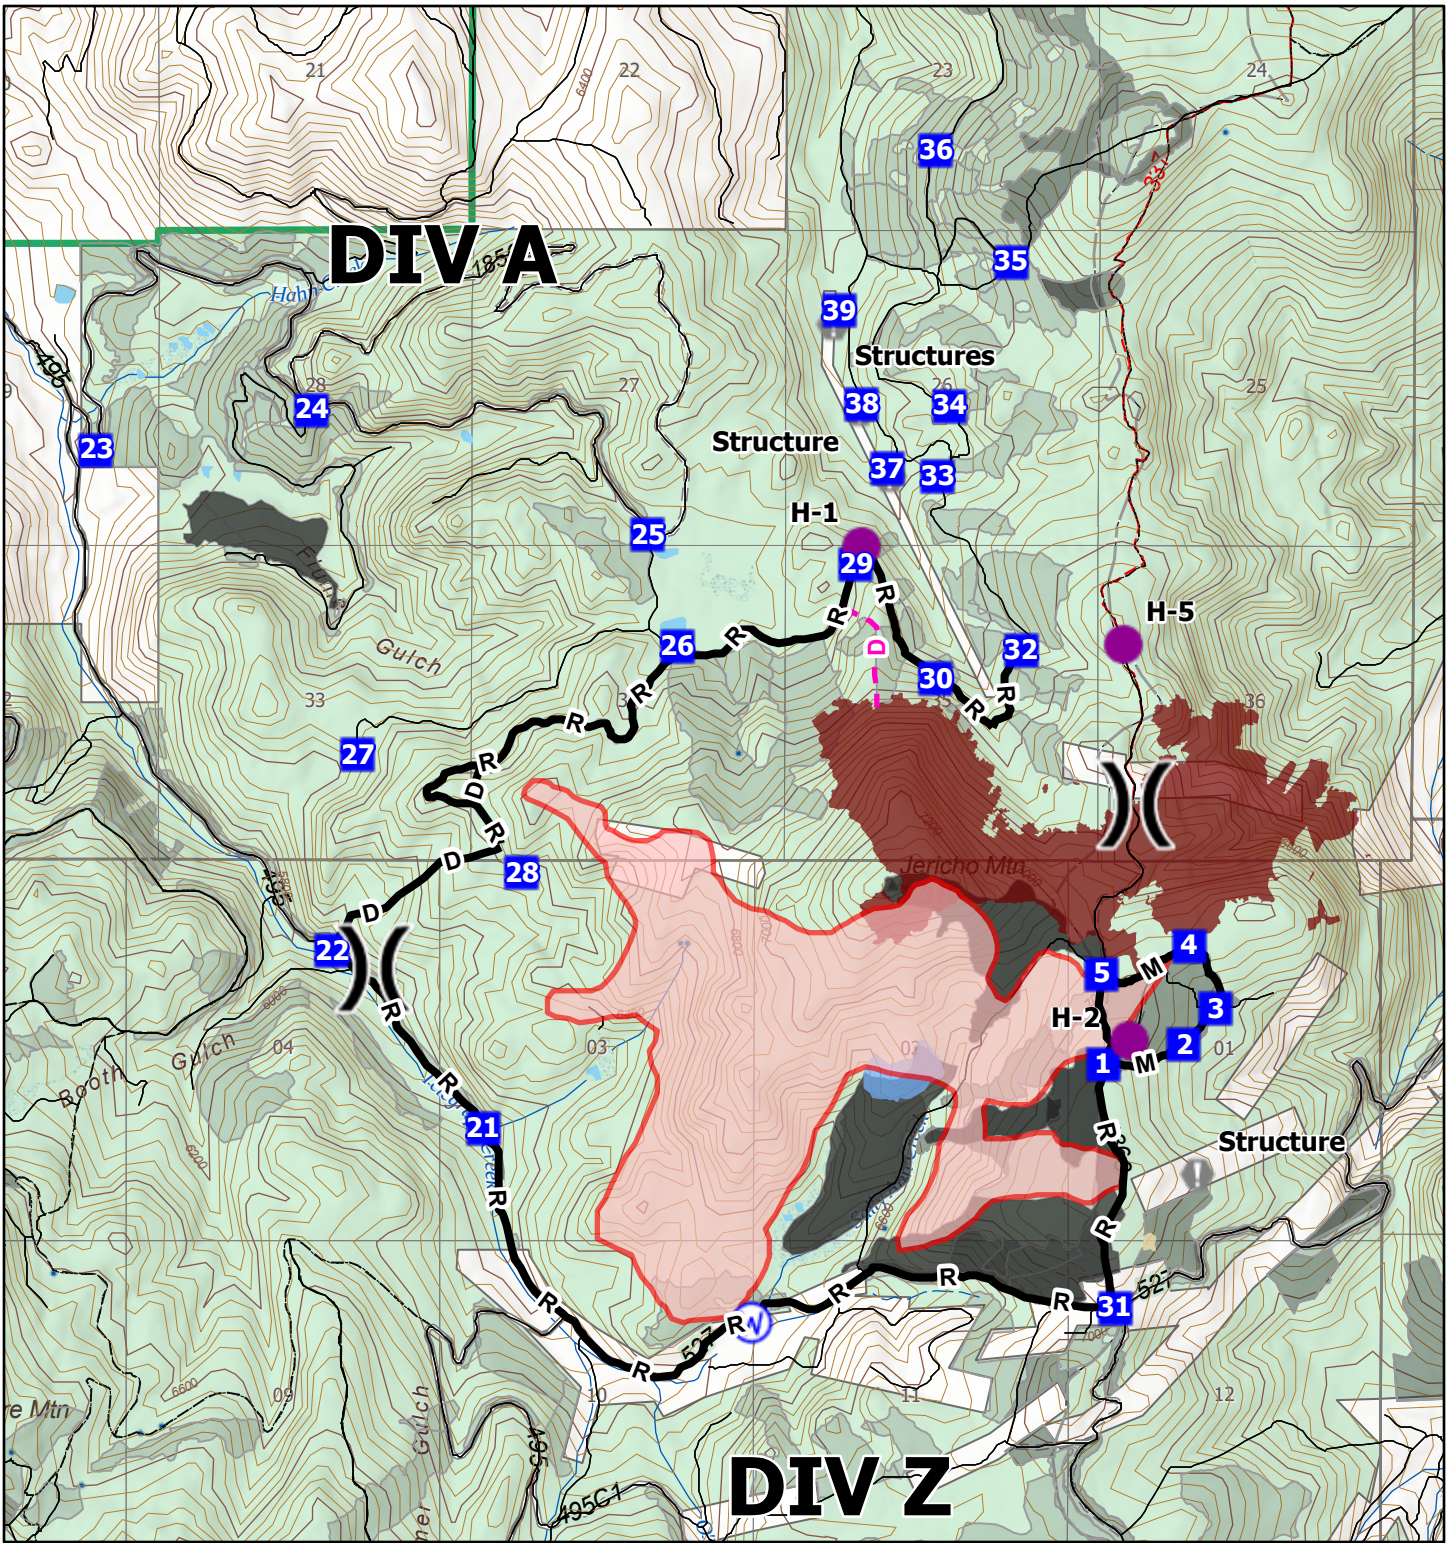

# Jericho Creek

5/19/2026

1:56,199

USDA Forest Service, Northern Region Geospatial Group, U.S. Forest Service, Geospatial Technology and Applications Center (GTAC), US Forest Service, Esri, NASA, NGA, USGS, FEMA