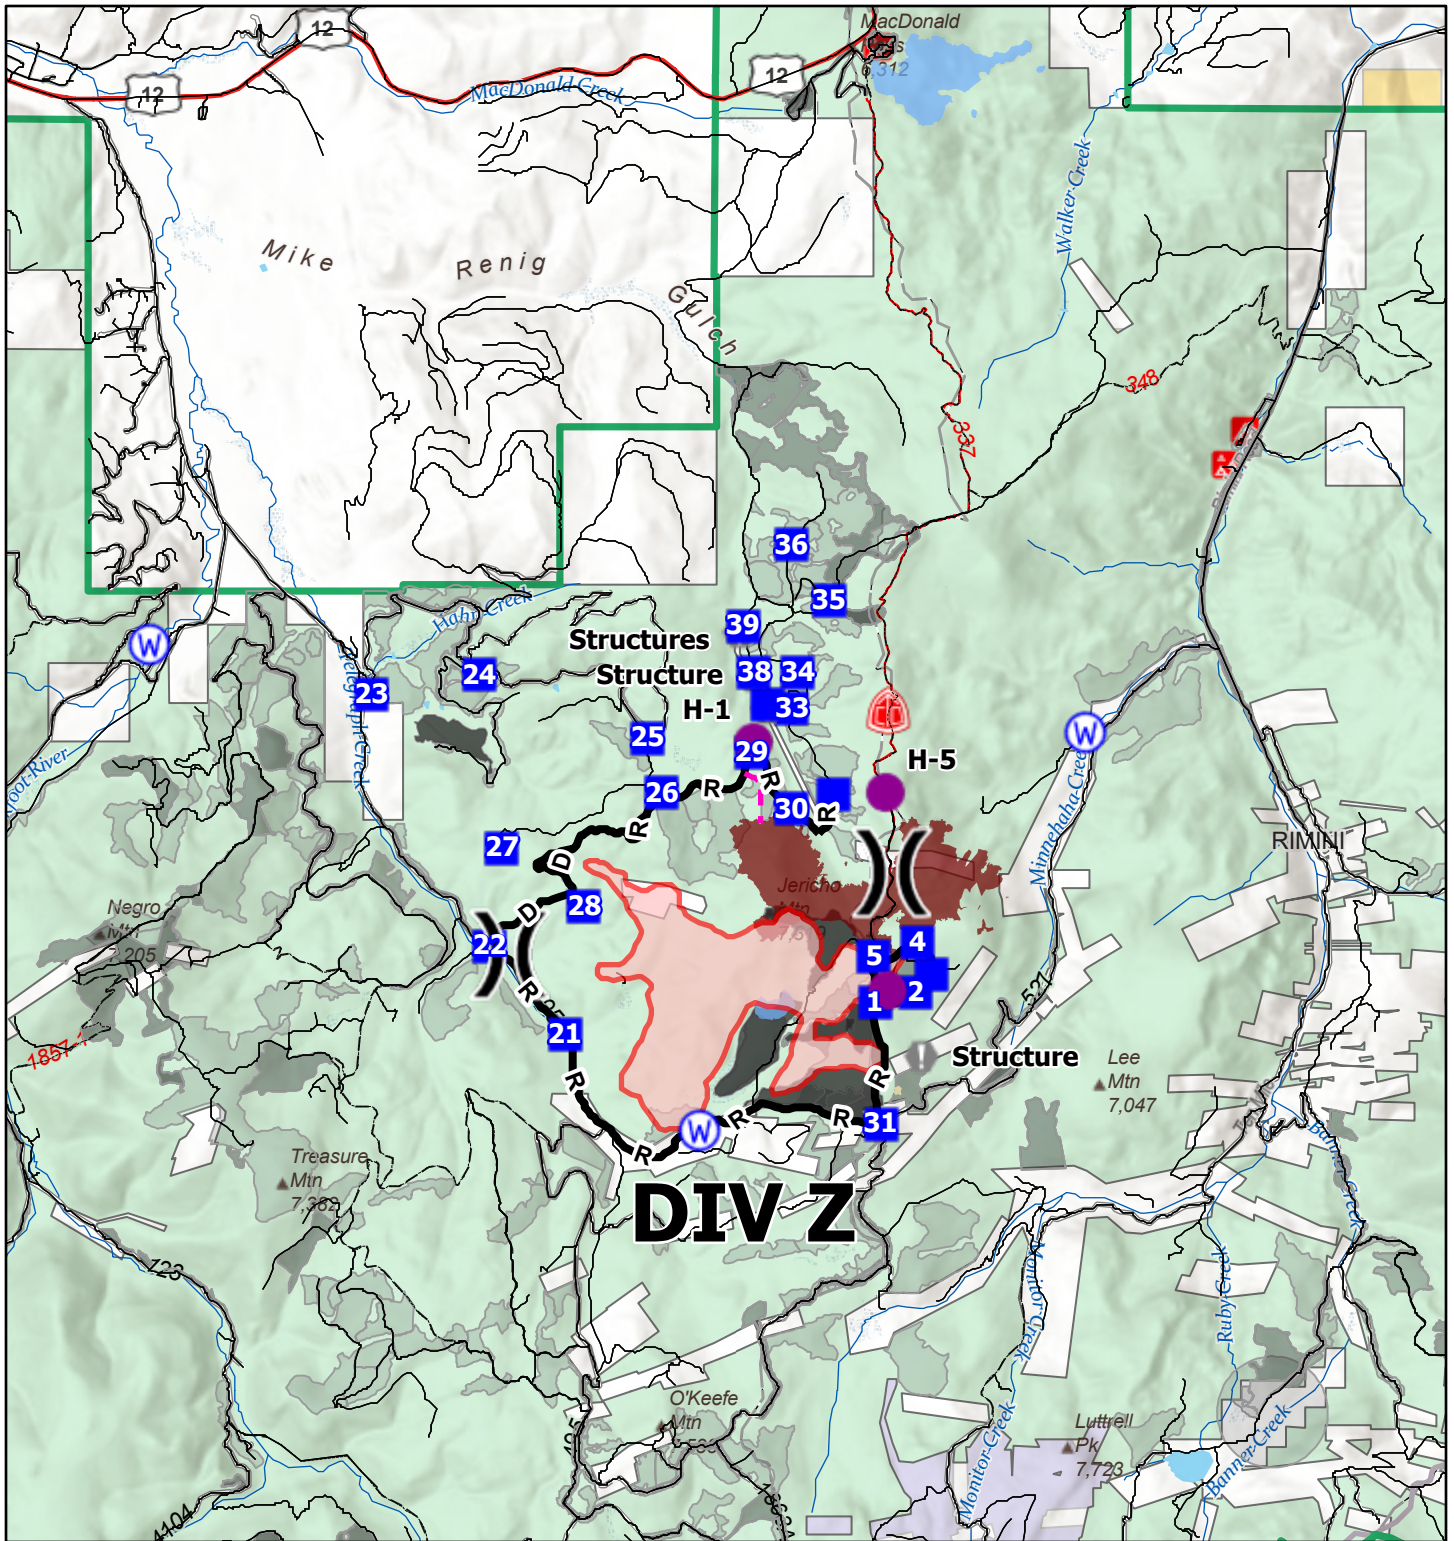

Jericho Creek Travel Map

5/19/2026

1:112,399

USDA Forest Service, Northern Region Geospatial Group, U.S. Forest Service, Geospatial Technology and Applications Center (GTAC), US Forest Service, Esri, NASA, NGA, USGS