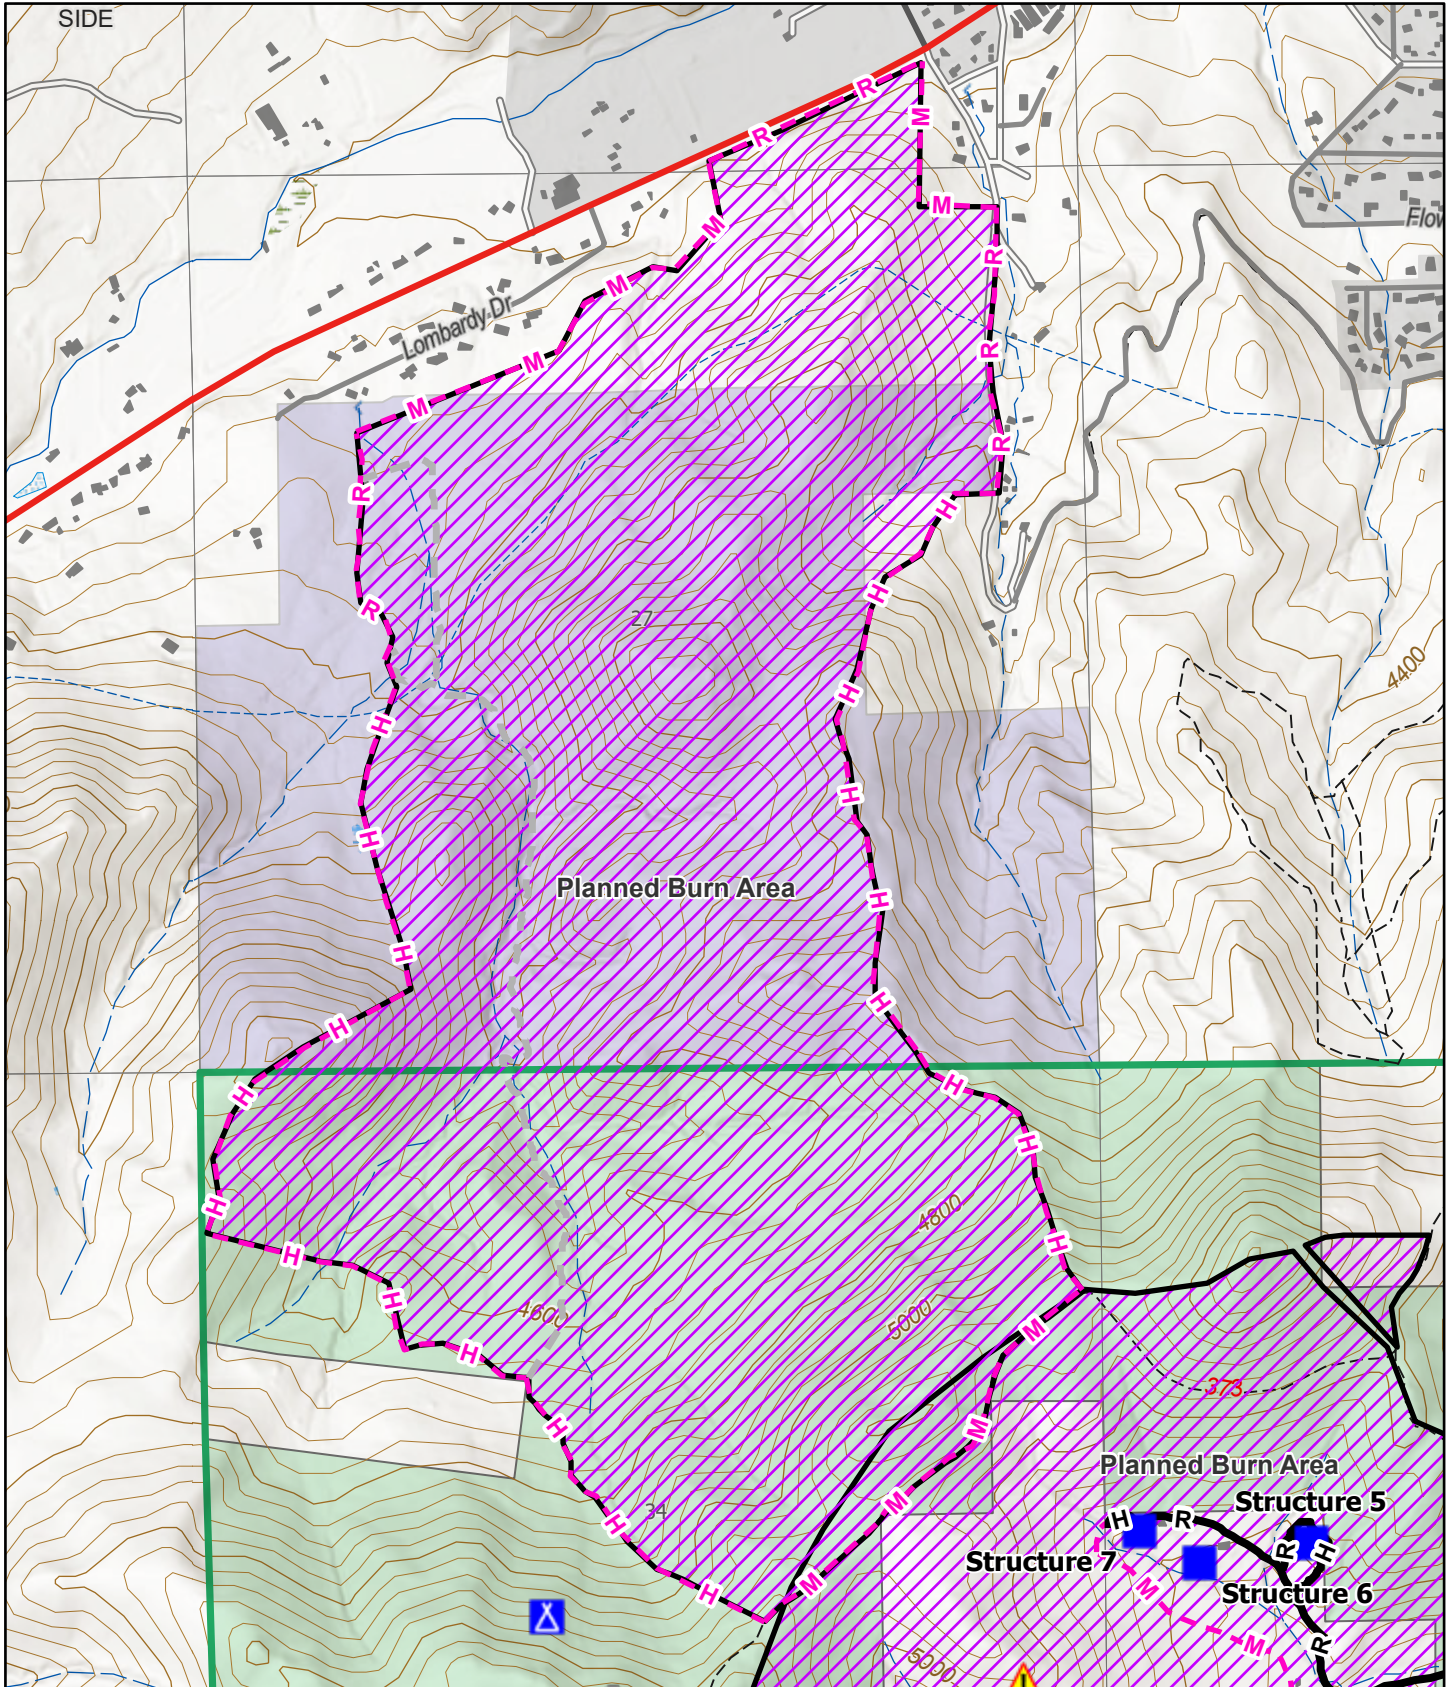

Yellow Dog TOPO Map

4/29/2026

EventPoint

- Drop Point
- Camp
- Other
- Hazard

EventLine

- Completed Hand Line

- Completed Road as Line
- Planned Hand Line
- Planned Mixed Construction Line
- Planned Road as Line
- Access or Improved Road
- HRD Fuels Unit Progress Tracking
- Planned Burn Area
- World_Hillshade

USDA Forest Service, Northern Region Geospatial Program, Esri, NASA, NGA, USGS, FEMA