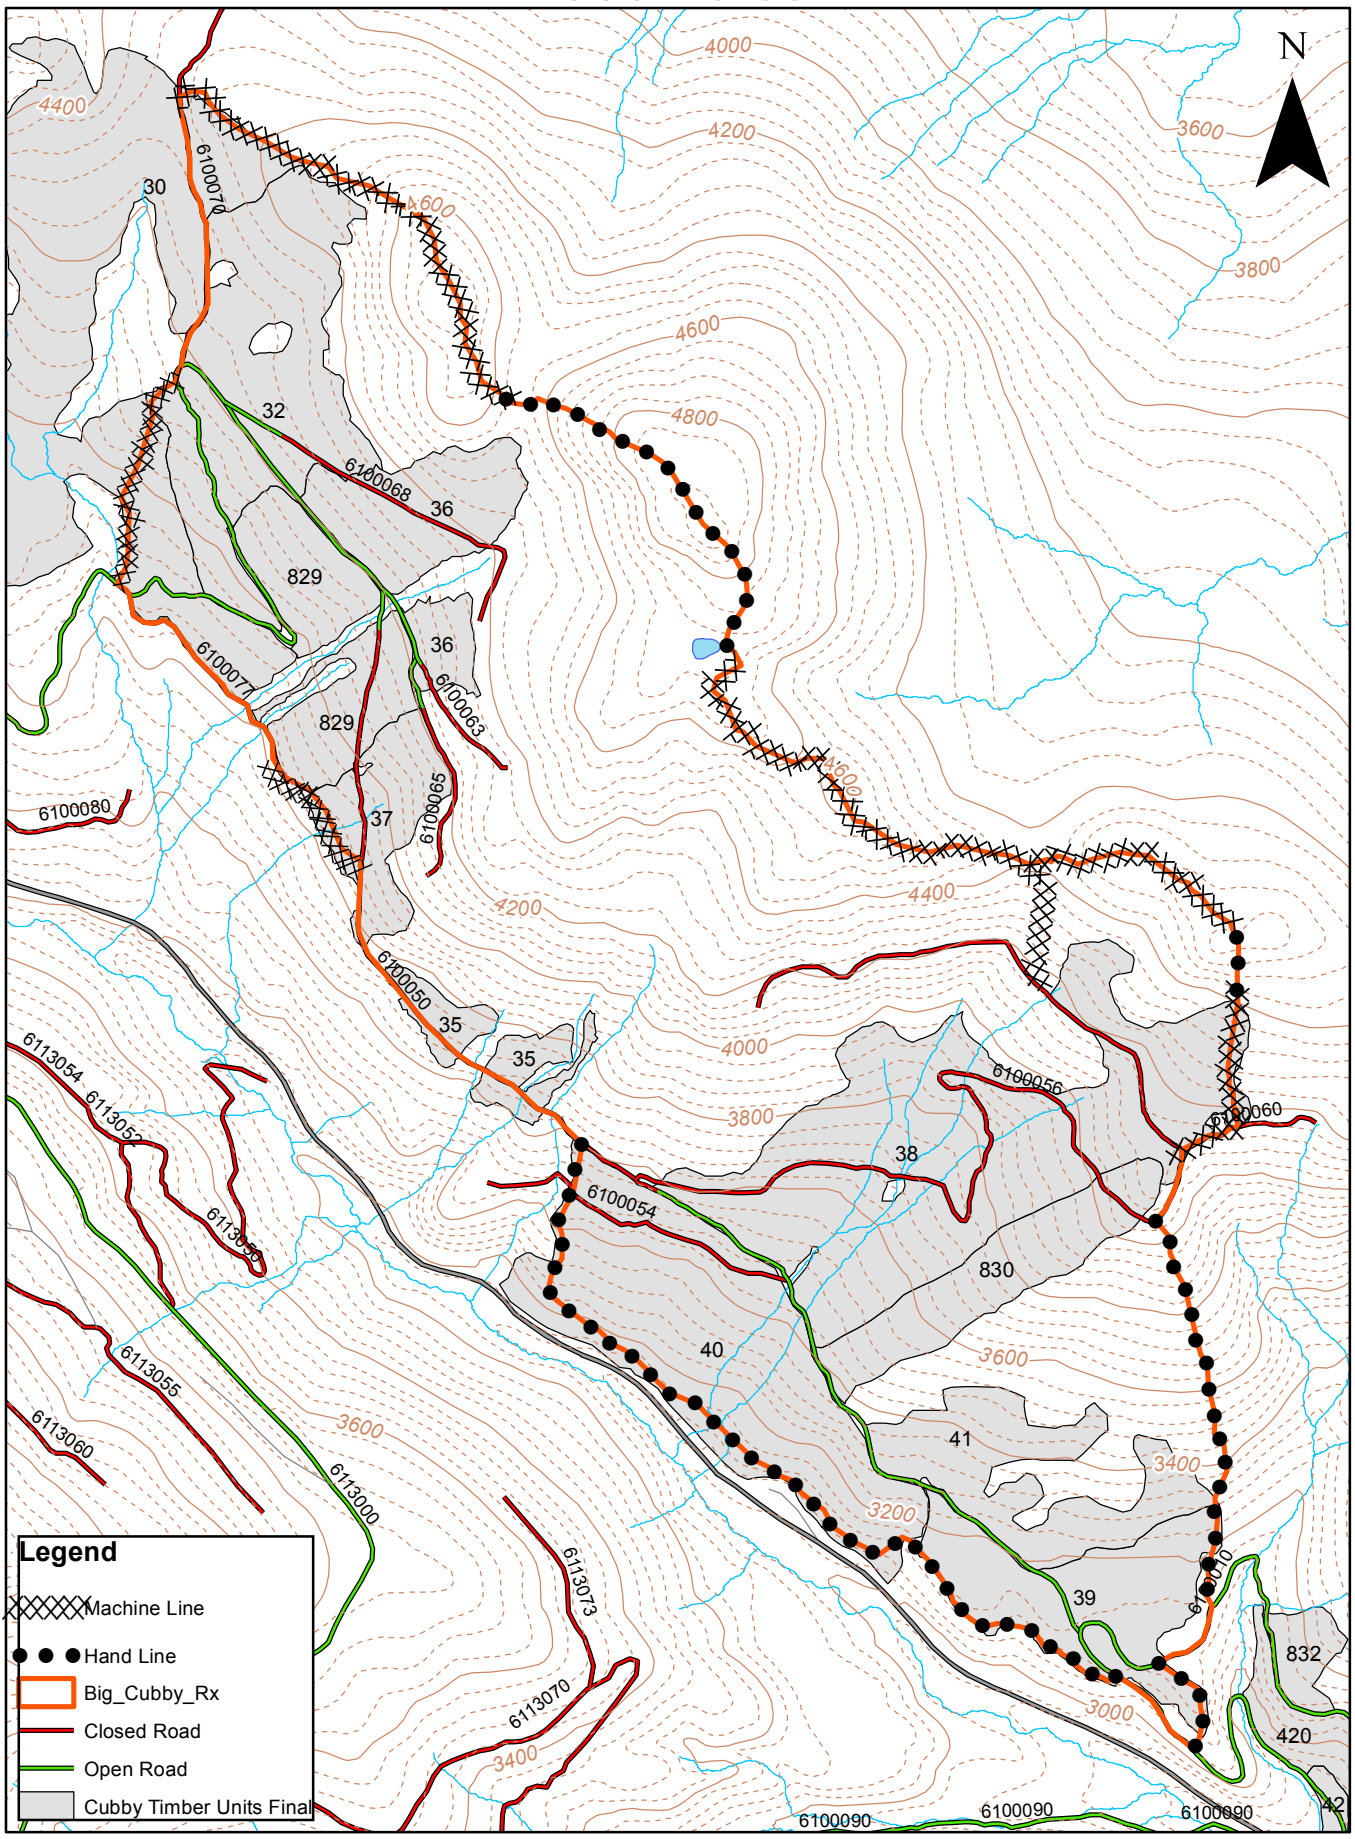

Big Cubby Rx 985 Acres

Legend

- XXXX Machine Line
- Hand Line
- Big_Cubby_Rx
- Closed Road
- Open Road
- Cubby Timber Units Final

0 0.1 0.2 0.4 Miles