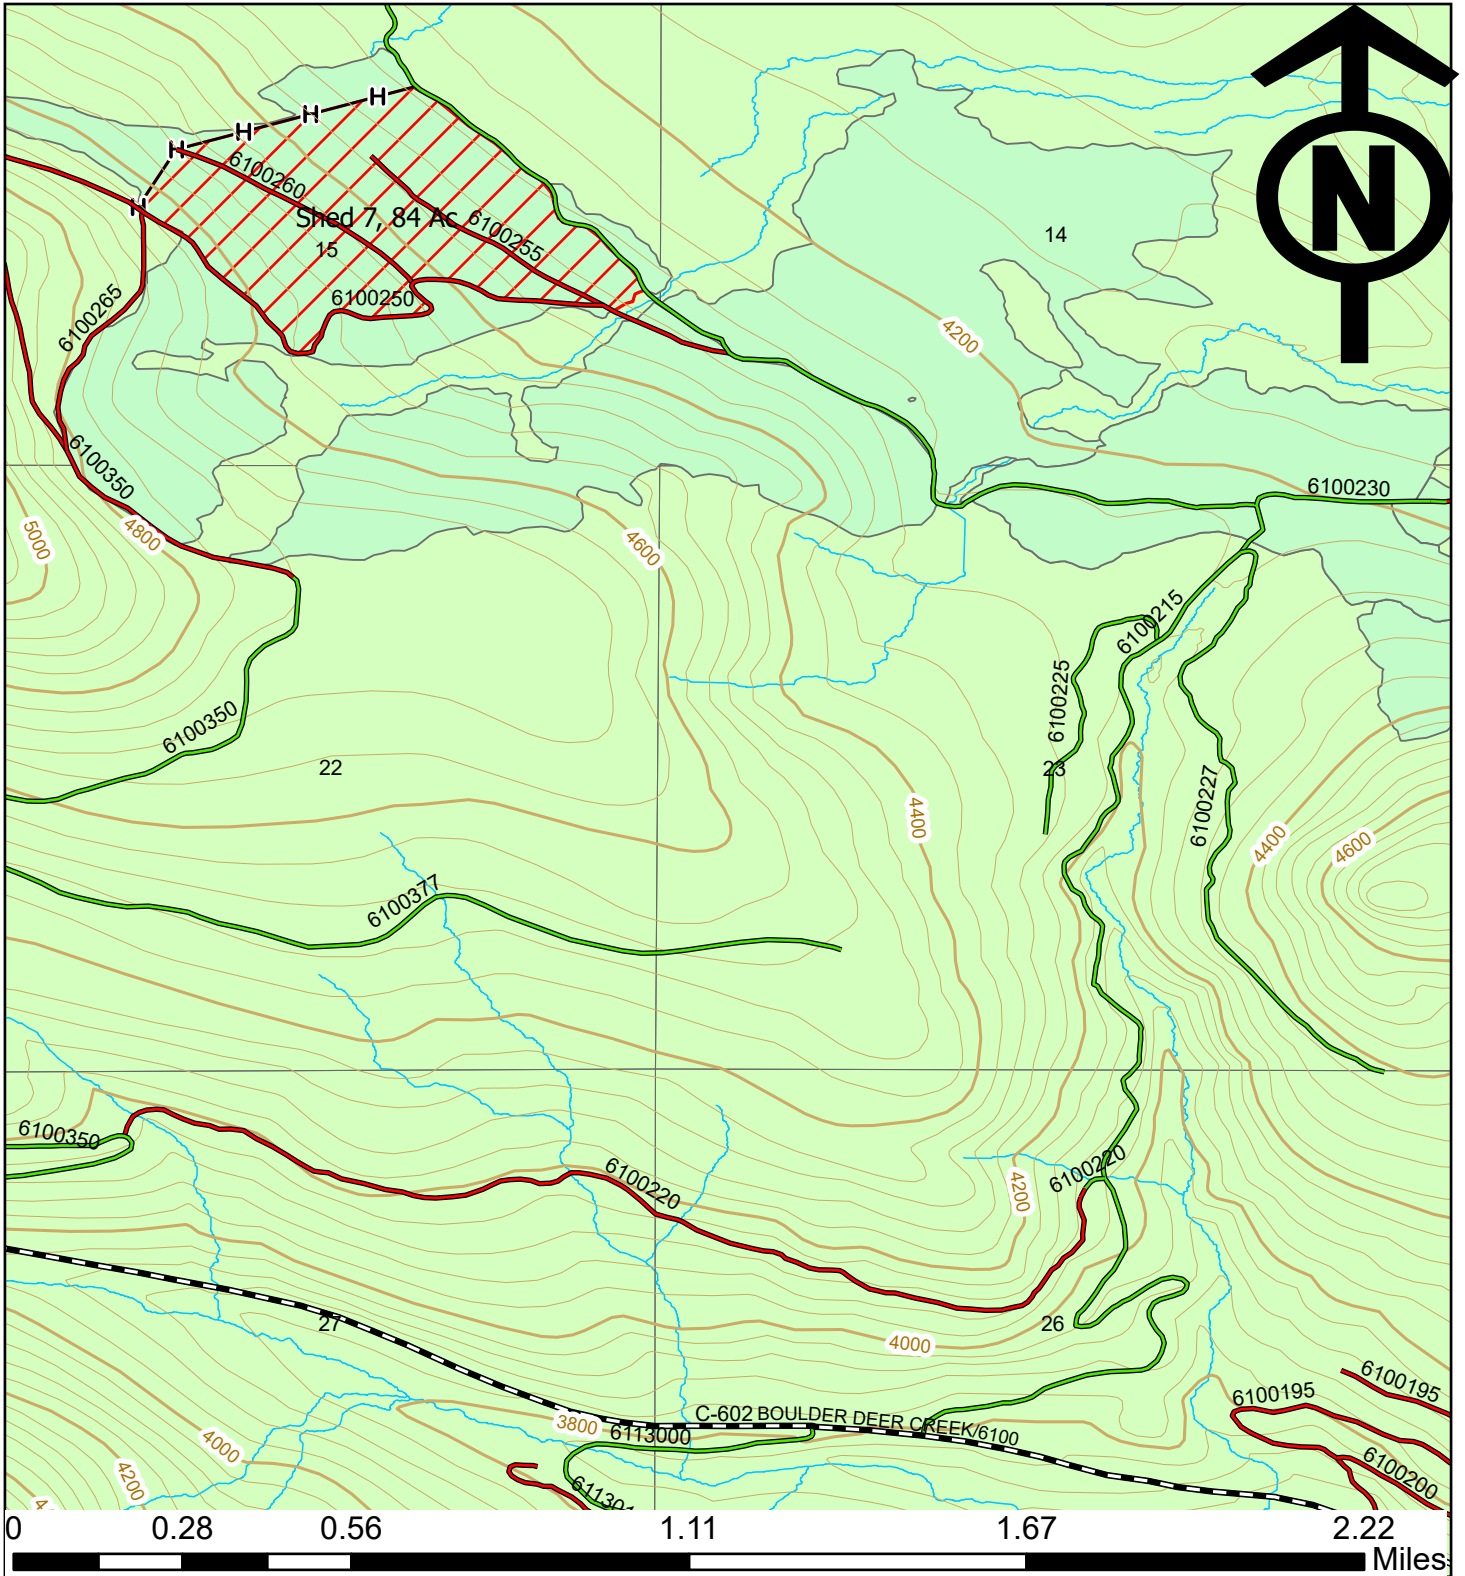

SHED 7 HAND LINE, 2025ft

H— Shed 7 HL
▨ Shed 7 BU

--- County Road
— Open Road
— Closed Roads

USDA Forest Service
Forest Boundary