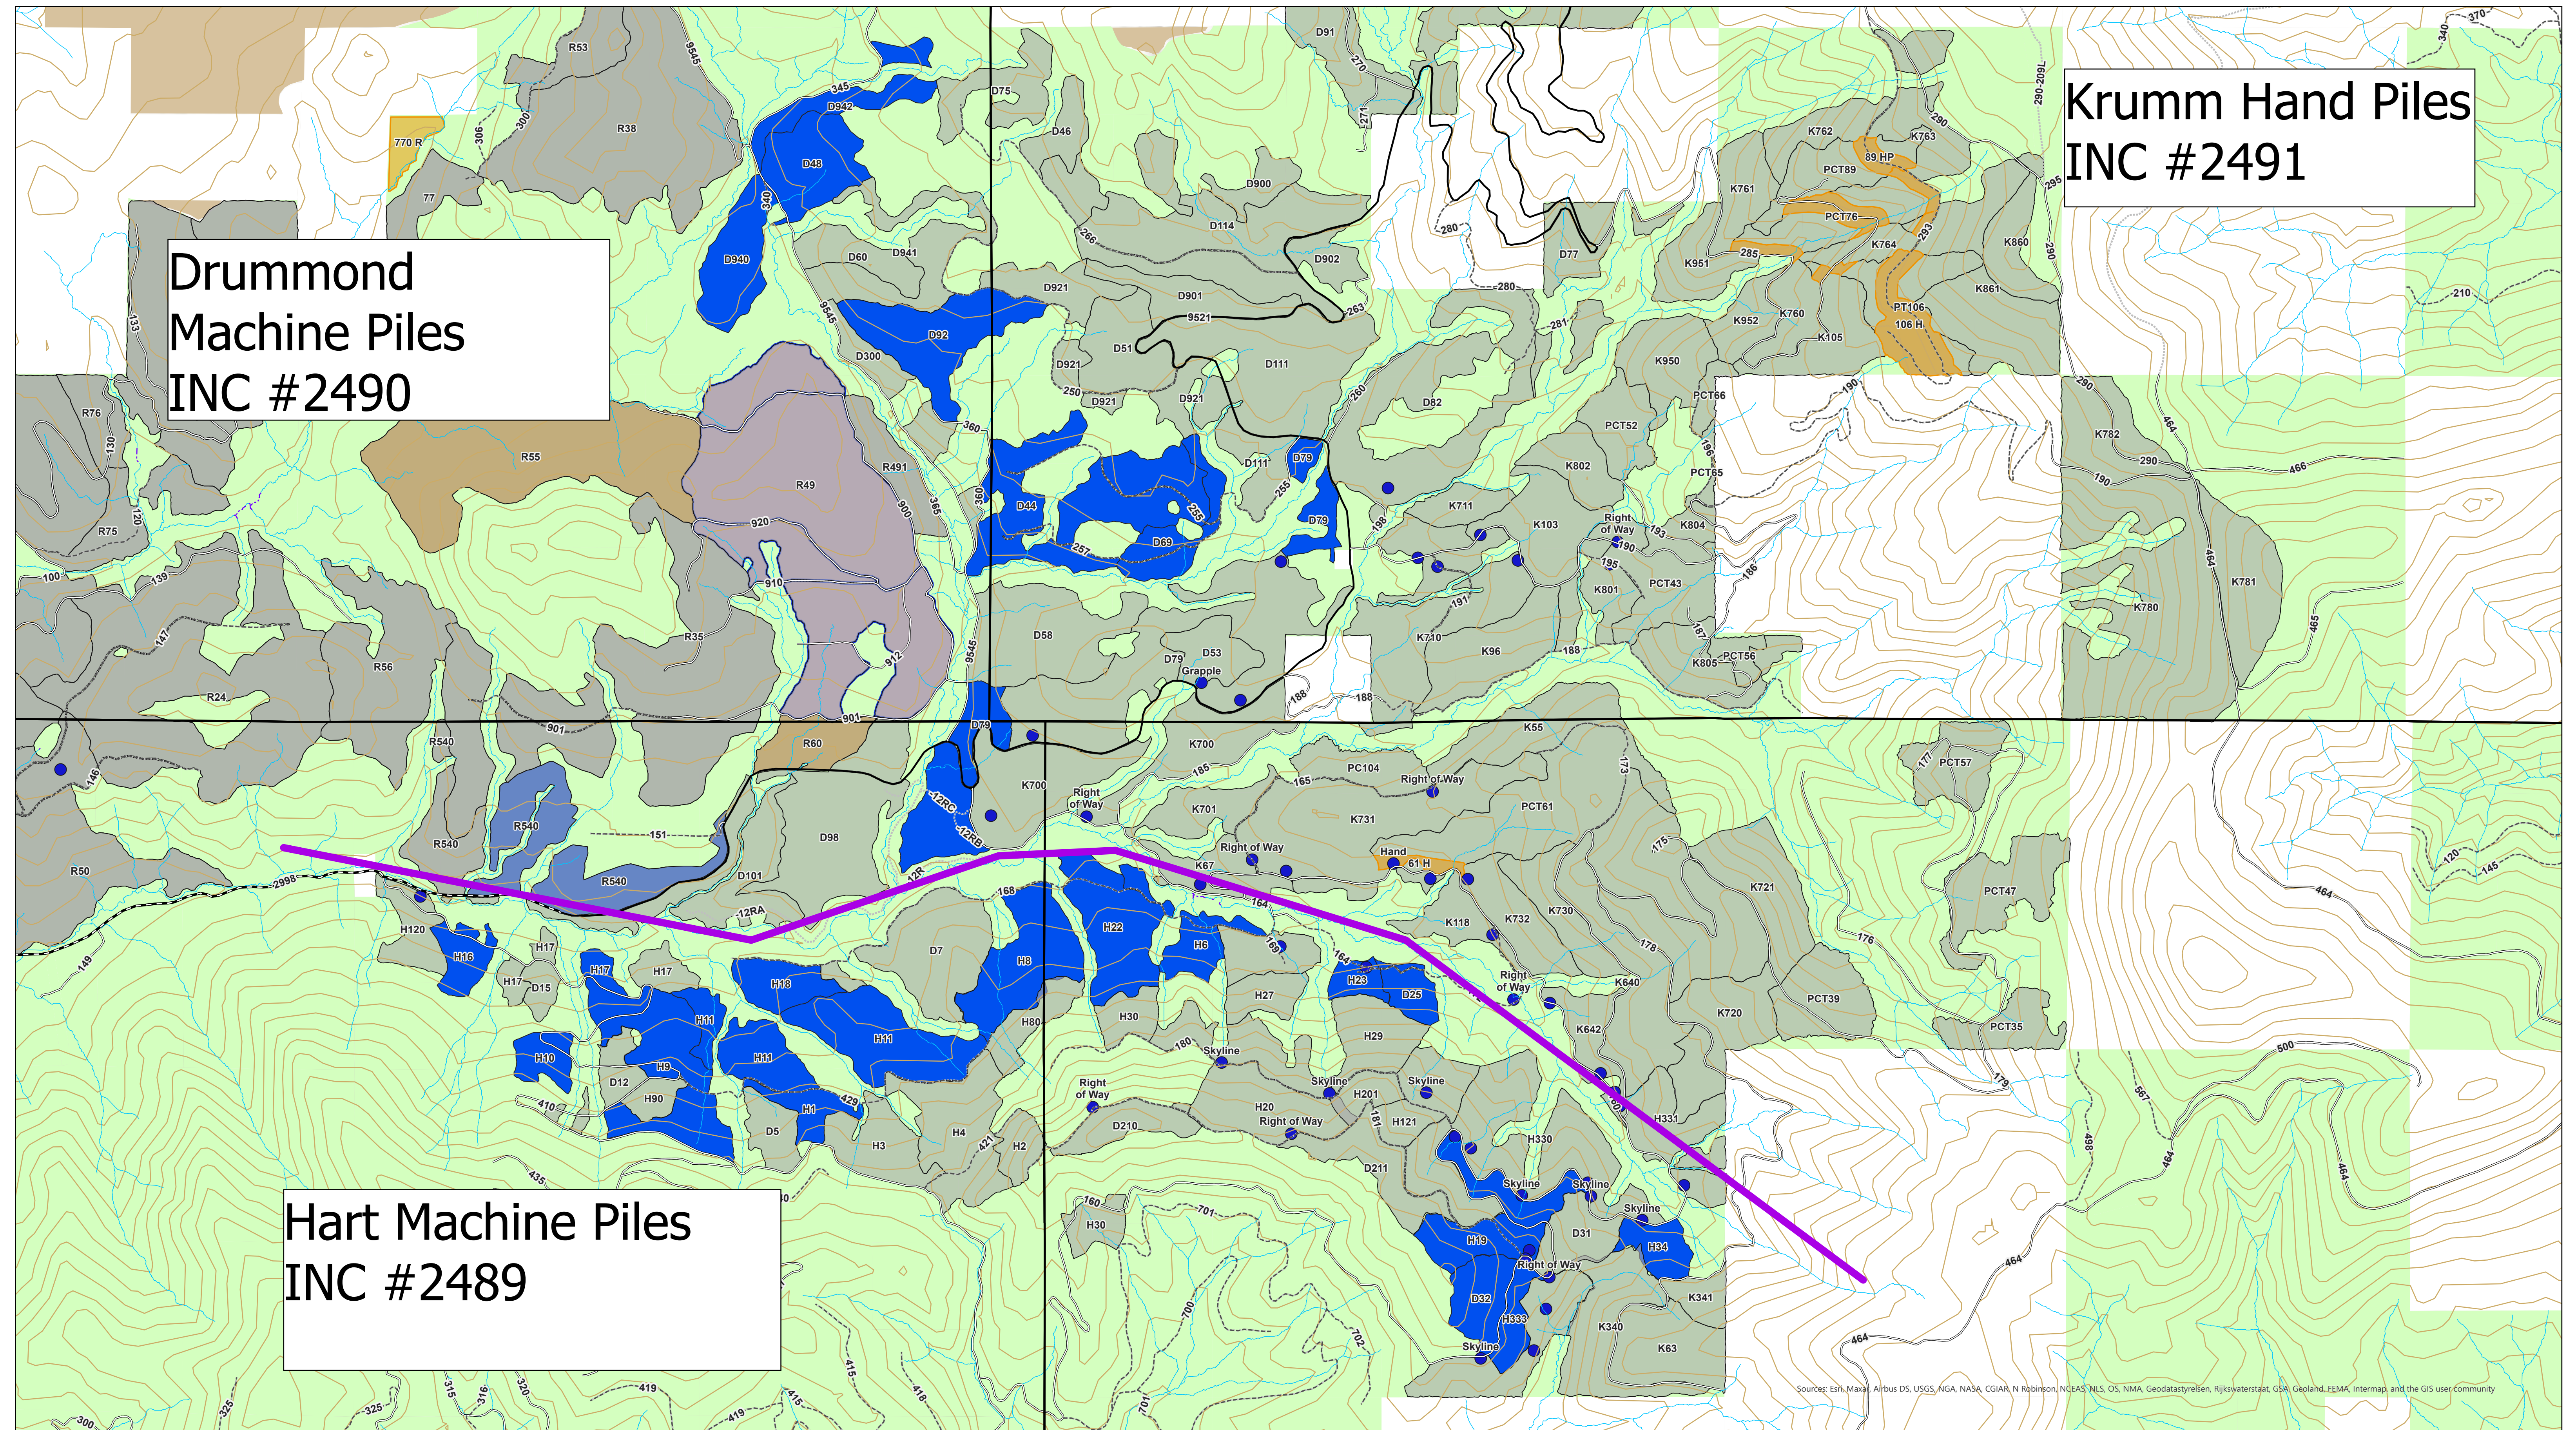

Krumm Hand Piles  
INC #2491

Drummond  
Machine Piles  
INC #2490

Hart Machine Piles  
INC #2489

**Legend**

Landing Pile Locations	Unknown	3R Timber Sale Unit Status V2	Not Released, Hand	In Progress, Hand	Machine Released, Machine	In Progress, Machine	NOT Released Not_Releas RX_Unit	Released Released, No Data
● Burned	✗ Grinding	Hand	Burned, Hand	Hold, Hand	Not_Releas Machine	Hold, Machine	Not Released, No Data	Released, RX_Unit
● NOT Released		Released, Hand		Next Year, Hand	Burned, Machine	Next Year, Machine		Other
◆ Released								

0 0.5 1 2 Miles

Source: Esri, Maxar, Airbus DS, USGS, NGA, NASA, CGIAR, N Robinson, NCEAS, NLS, OS, NMA, Geodatasysteien, Rijkswaterstaat, GSA, Geoland, FEMA, Intermap, and the GIS user community