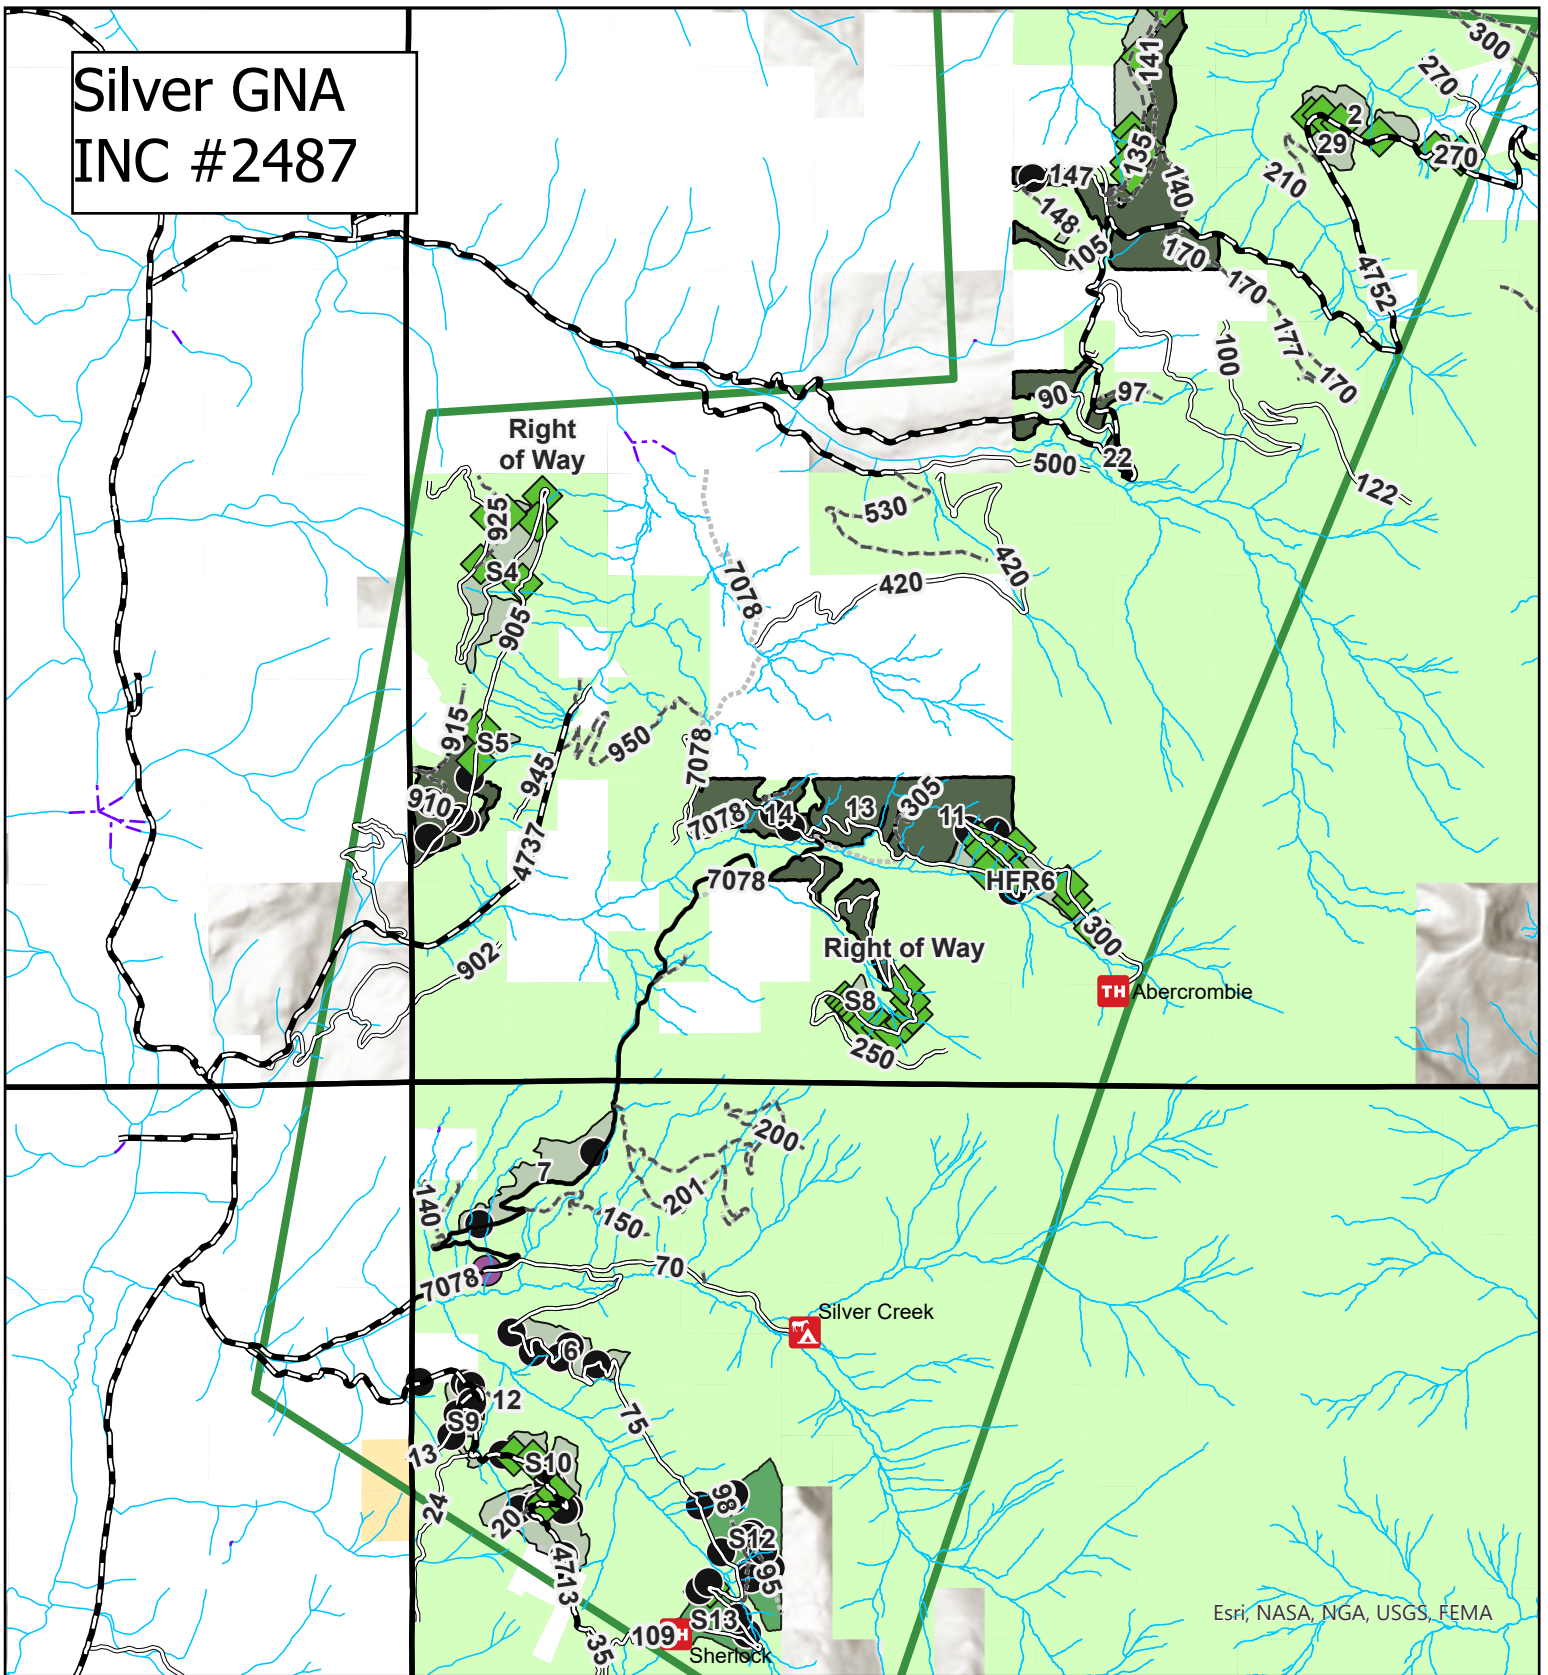

Silver GNA INC #2487

Esri, NASA, NGA, USGS, FEMA

Legend

Landing Pile Locations

- Burned
- NOT Released
- ◆ Released
- Unknown
- ✕ Grinding

3R Timber Sale Unit Status V2

- Hand
- Released, Hand
- Not Released, Hand
- Burned, Hand
- In Progress, Hand
- Hold, Hand
- Next Year, Hand

Machine

- Released, Machine
- Not_Released,
- Burned, Machine
- In Progress, Machine
- Hold, Machine
- Next Year, Machine
- NOT Released
- Not_Released,

0 0.25 0.5 1 Miles