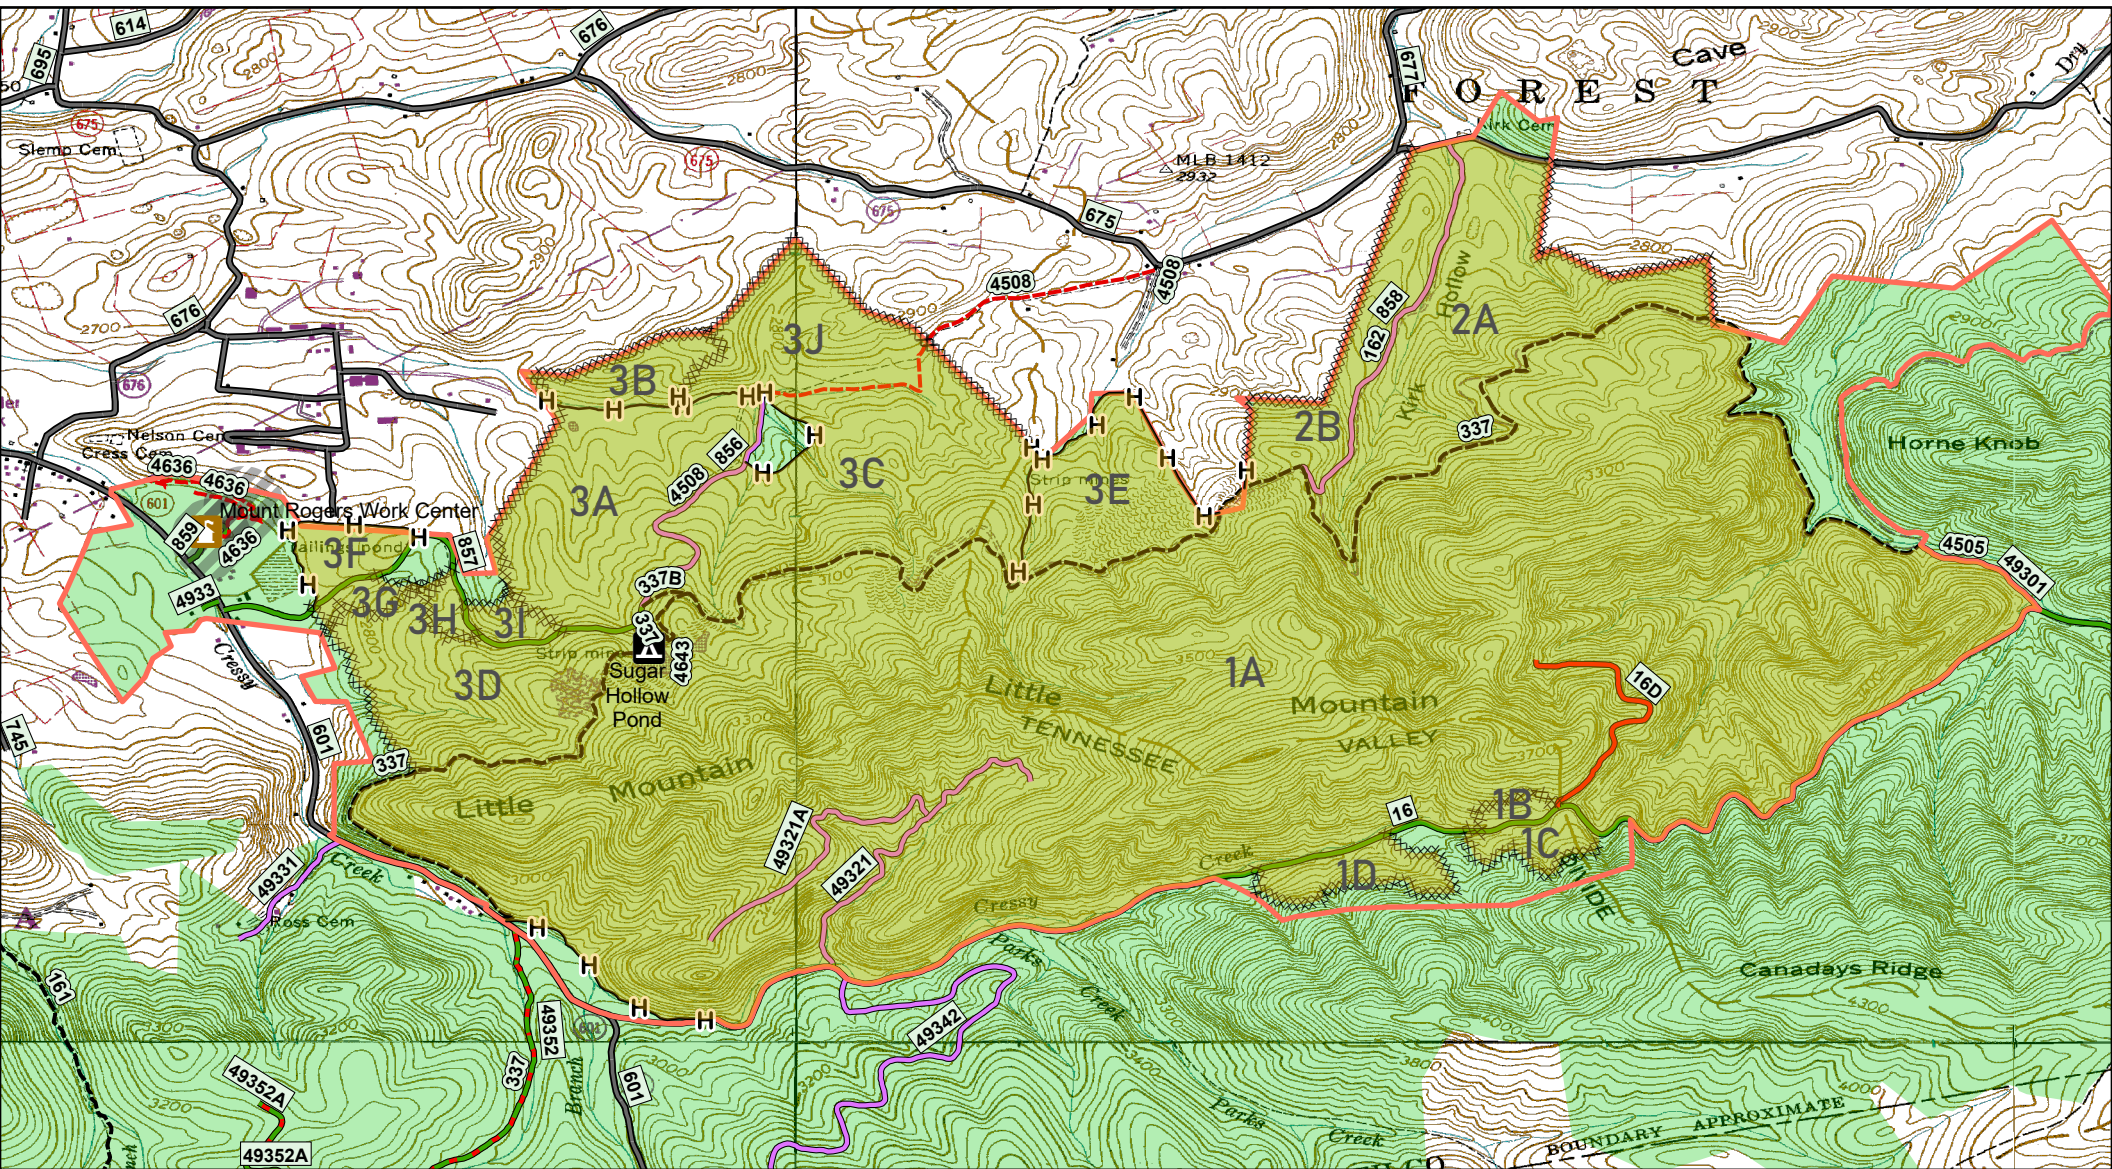

# Little Mountain Rx Fire Operations

-  Mt. Rogers NRA Work Center
  -  Recreation Site
  -  Little Mountain Burn Units
- Little Mountain Control Lines**
- Type
-  Dozer Line

-  Hand Line
  -  Little Mountain Project Area
  -  LittleMountain\_PrimaryBatBuffers\_500ft
- Trails**
-  System Trail
  -  Decommissioned Trail

- Roads (All)**
- Road Status**
-  Public Road
  -  Forest Highway
  -  Open Year-Around
  -  Open Seasonally

-  Administrative Use Only
-  Closed Year-Around
-  Decommissioned Road
-  Wildlife Access
-  Private
-  Un-inventoried
-  National Forest

Unit	Acres	Unit	Acres	Unit	Acres	Unit	Acres
1A	1557	2A	146	3C	156	3G	7
1B	5	2B	60	3D	95	3H	6
1C	14	3A	115	3E	60	3I	8
1D	21	3B	24	3F	18	3J	62