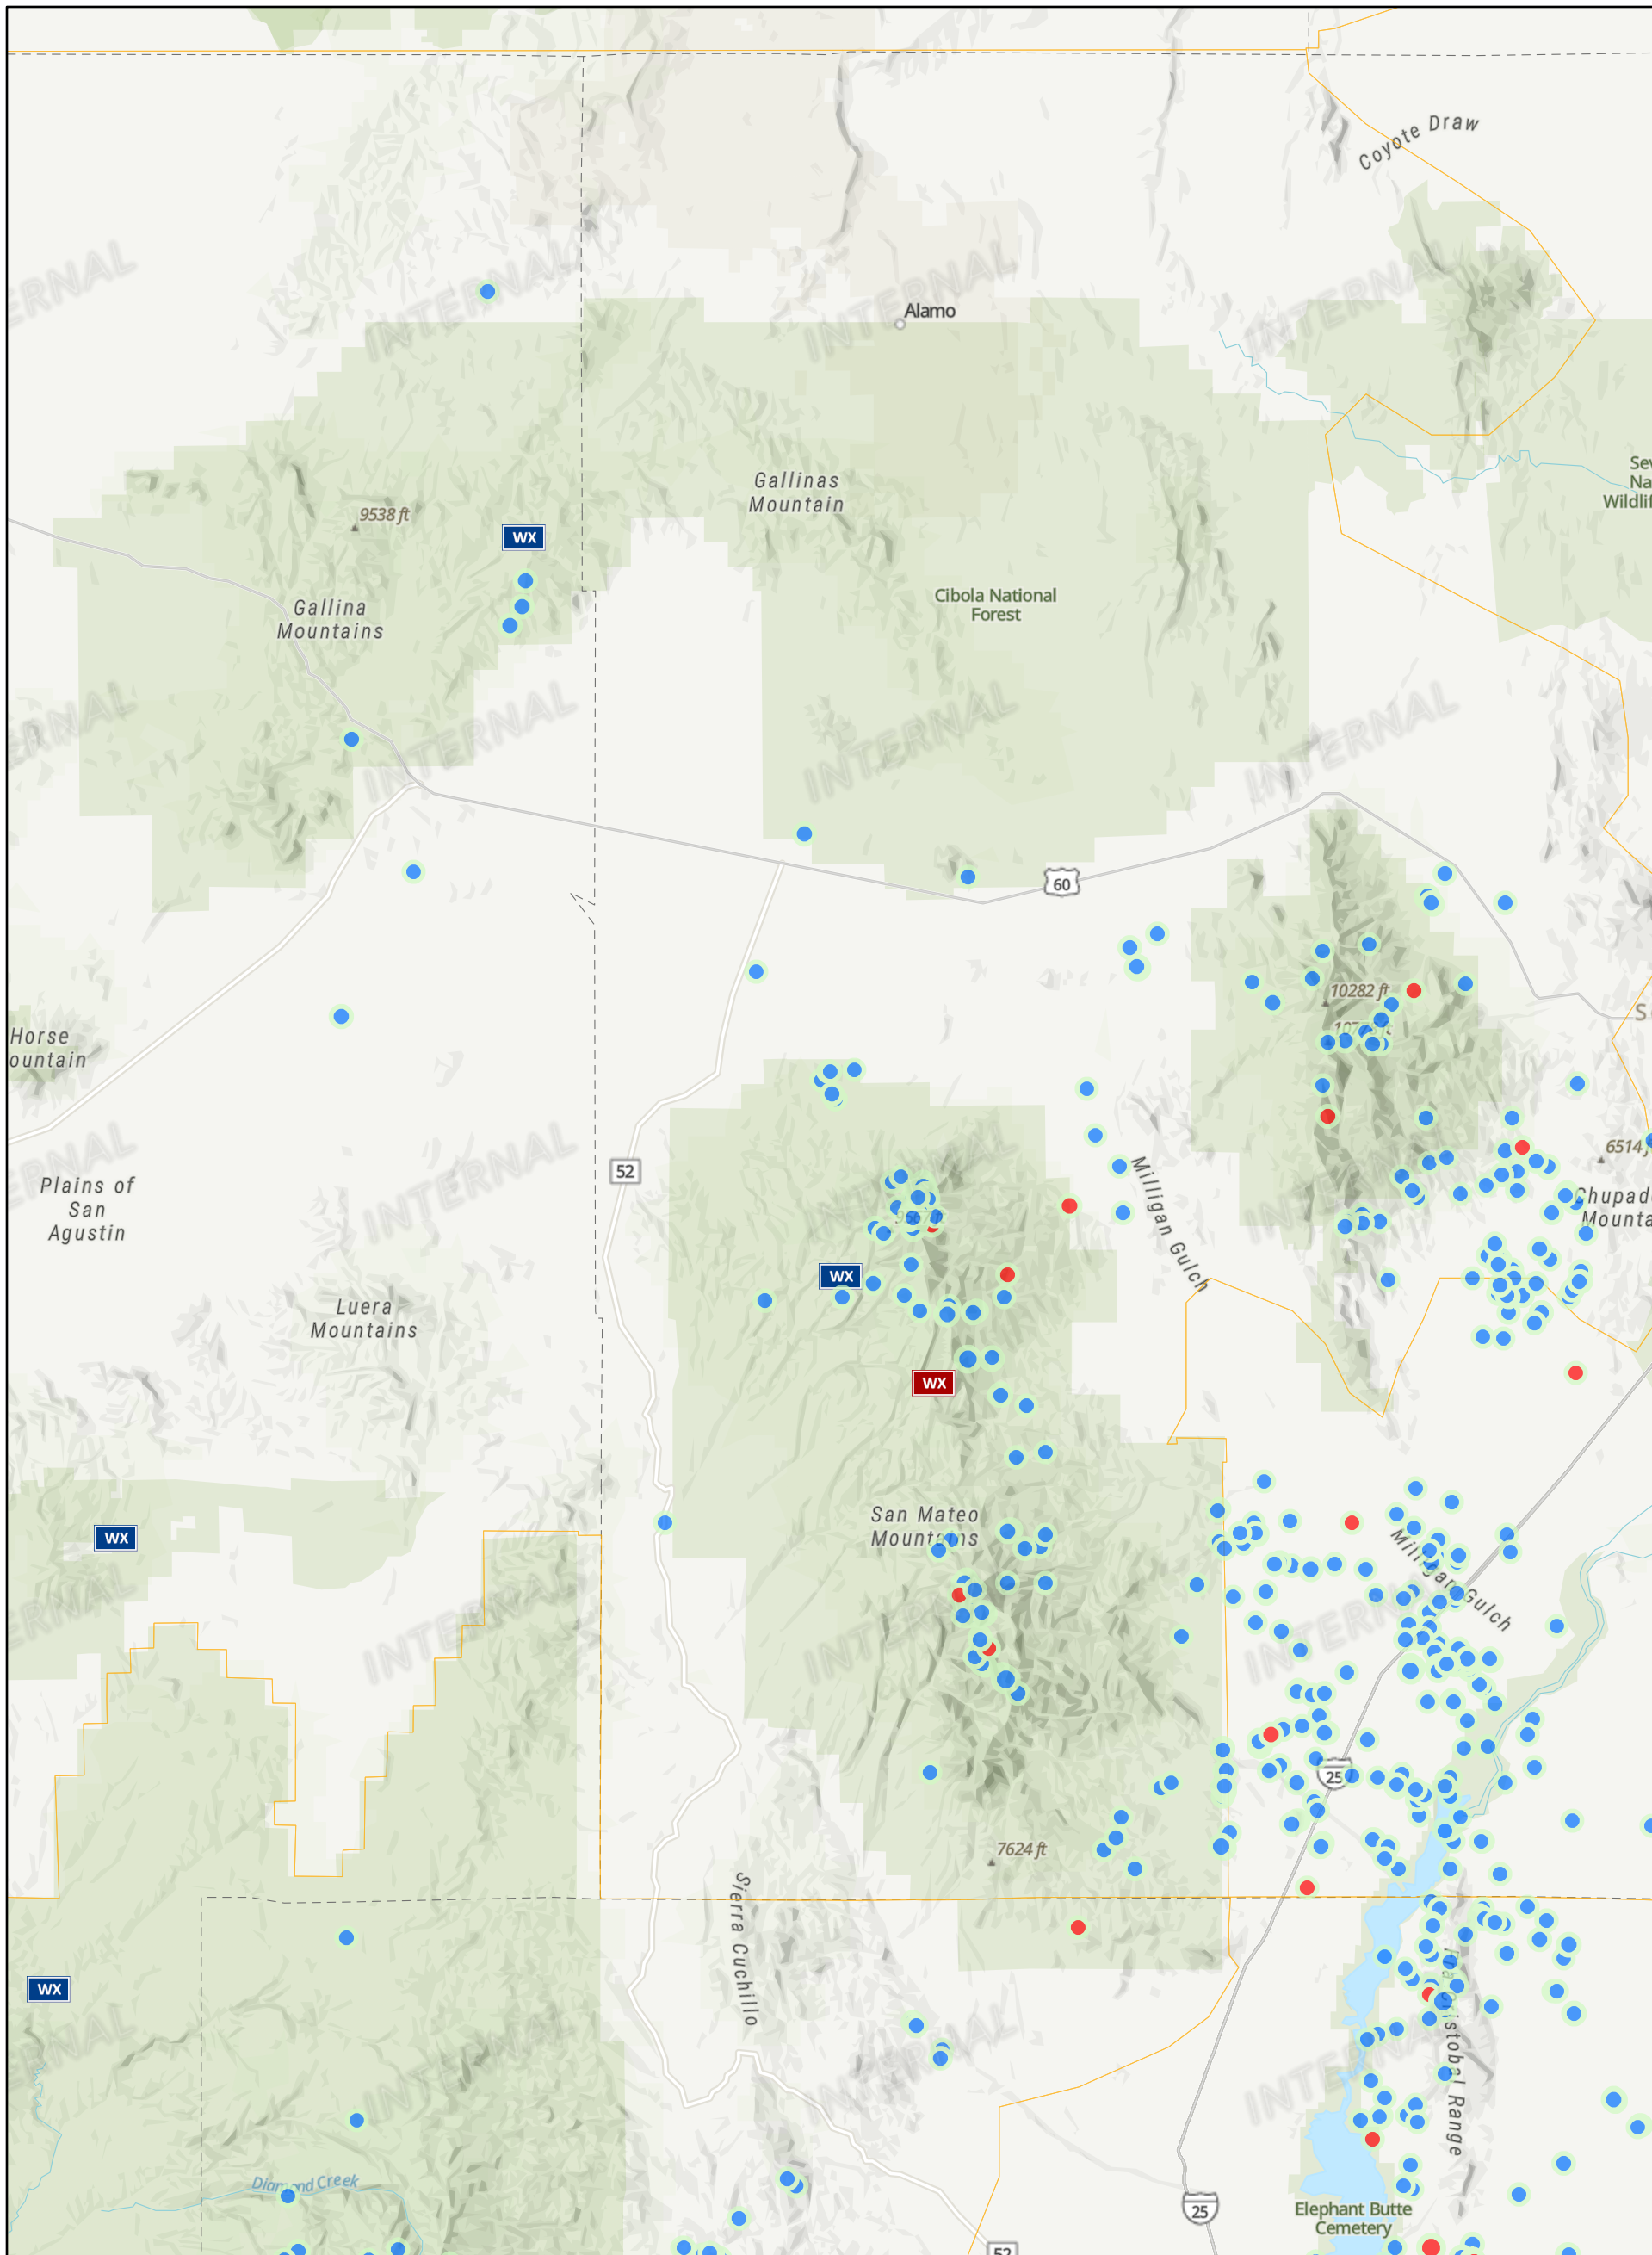

D3 24 Hour Lightning 6/6

6/6/2026

6-24 Hours

- Positive
- Negative
- WX Active
- WX Inactive
- NWS Fire Weather Zone Forecasts
- National GACC Boundaries

Weather Stations (RAWS)

NASA, USFS FAM, EGP
 NASA, NOAA, USFS FAM, EGP
 USFS FAM EGP, NASA, NOAA
 USFS, FAM, NIFC
 FEMA