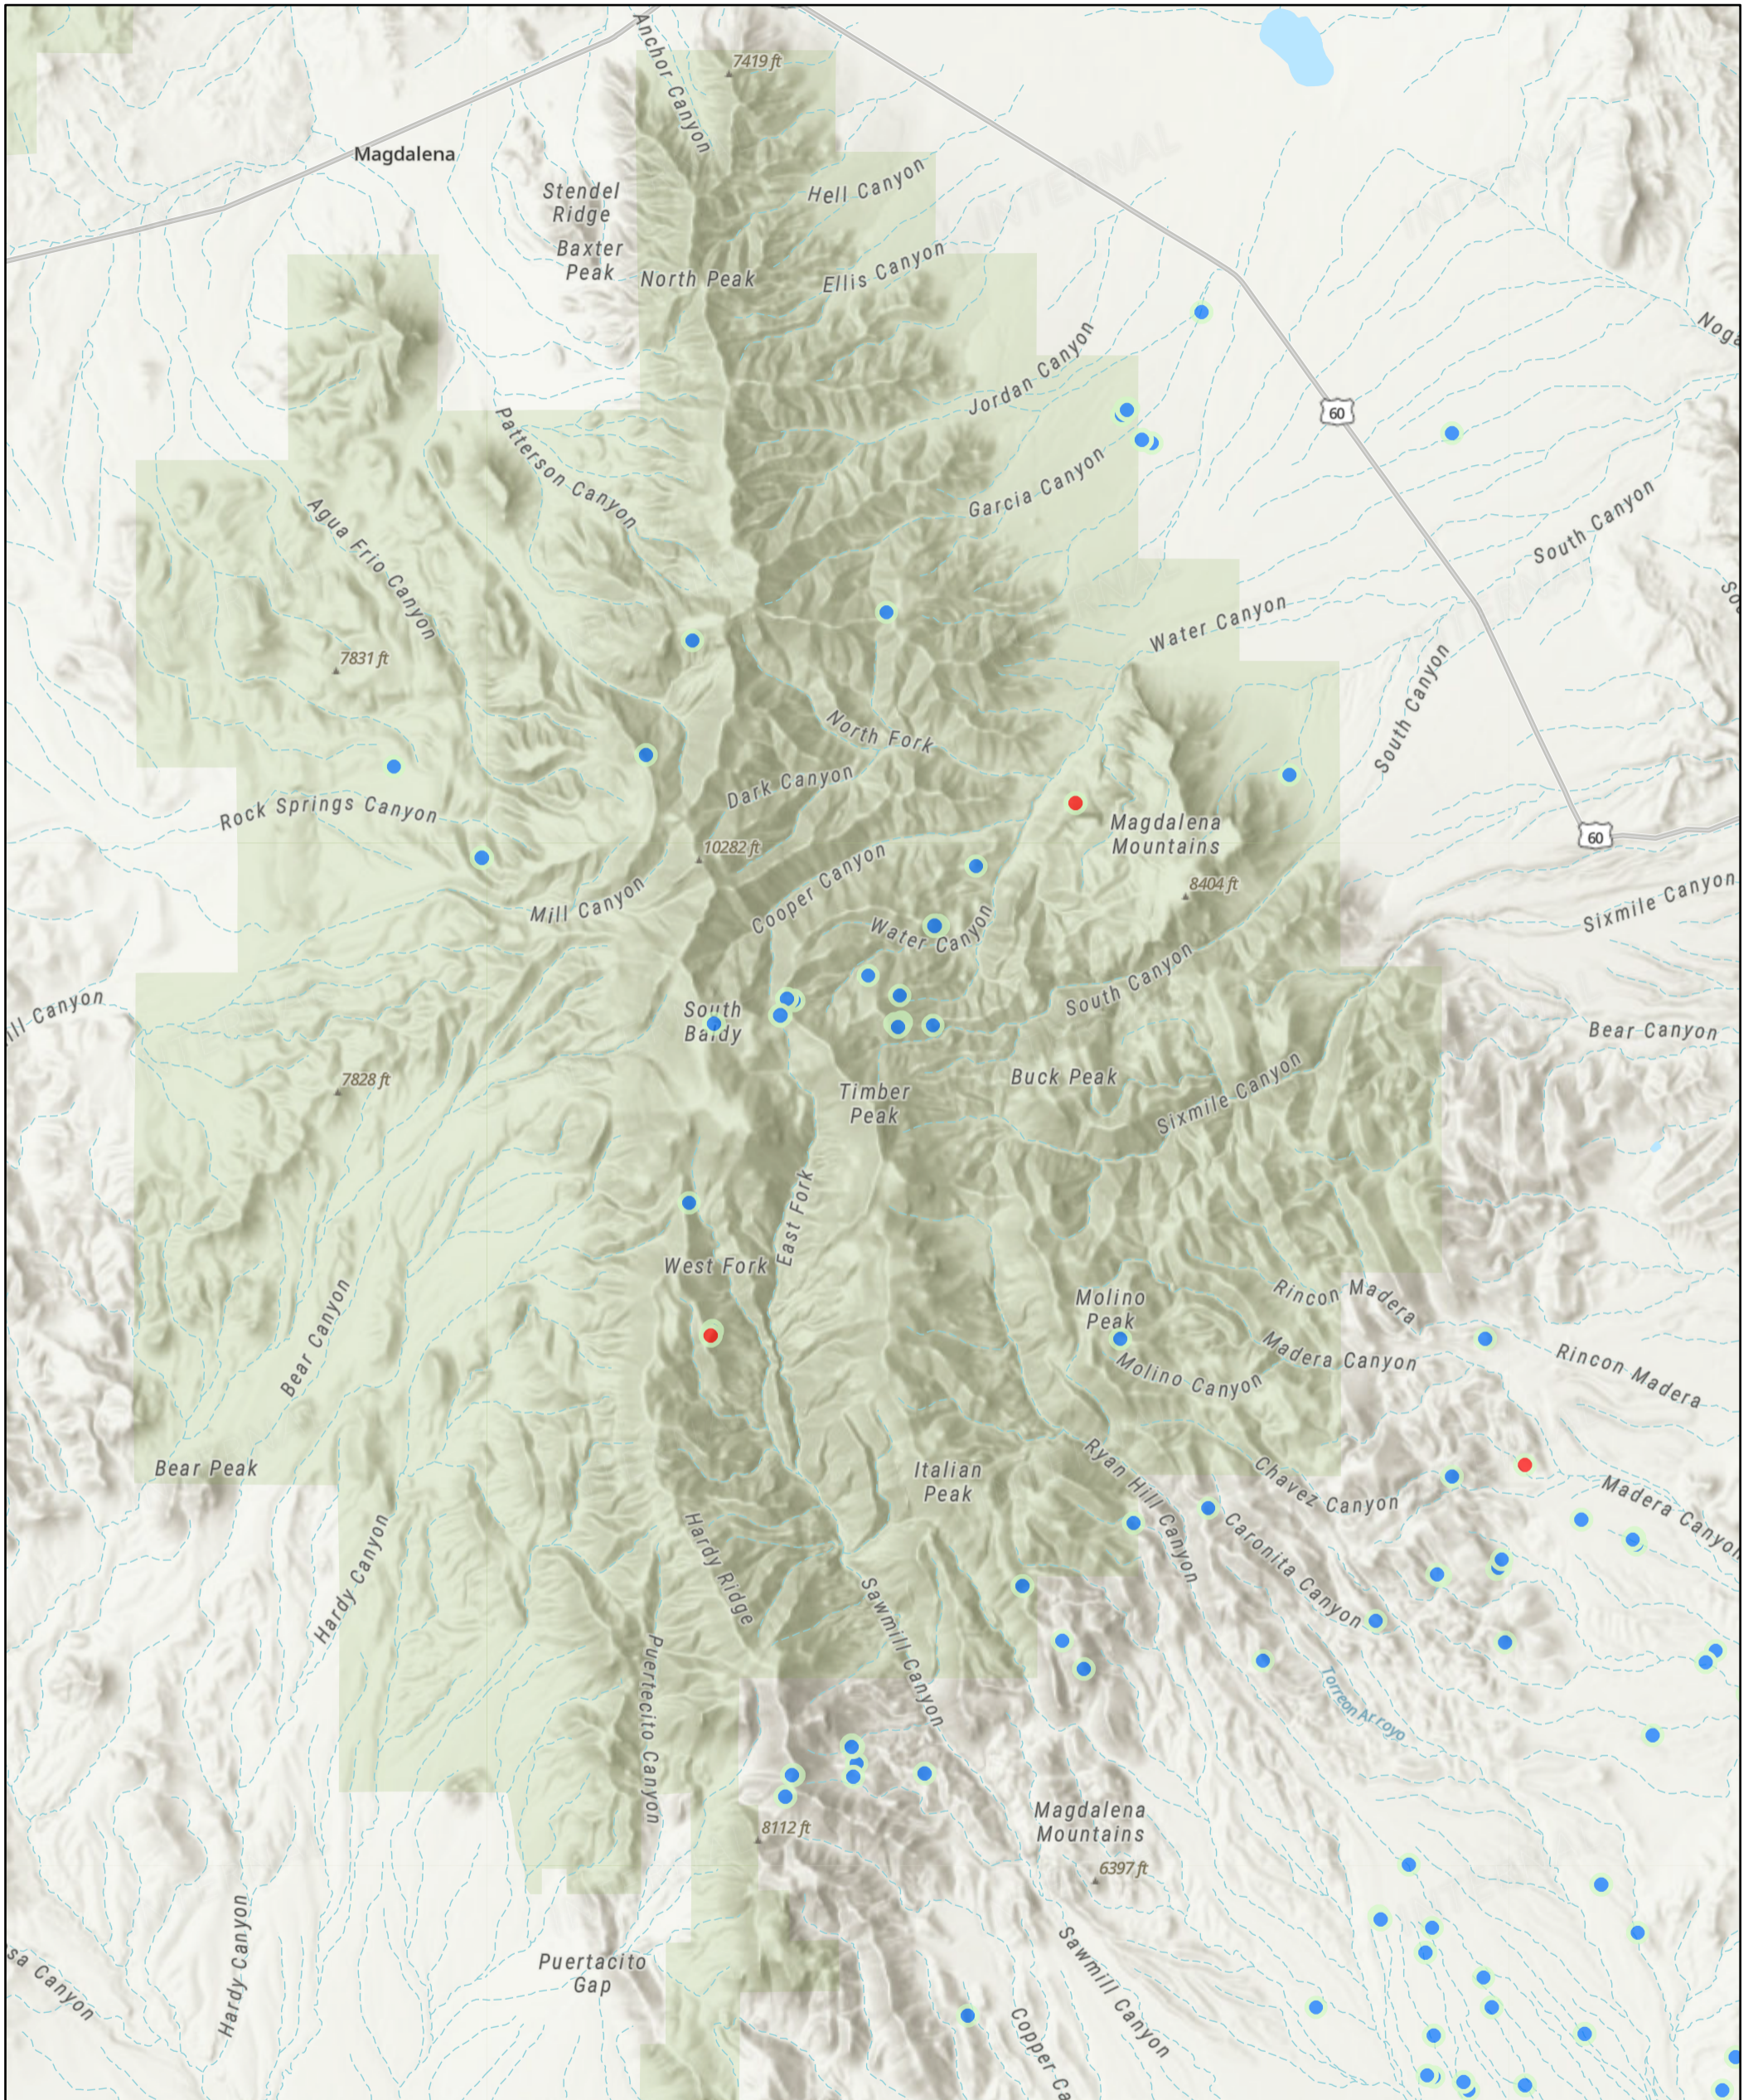

# D3 Magdalena Mtns. 24 Hour Lightning 6/6

6/6/2026

6-24 Hours

- Positive
- Negative

National GACC Boundaries

1:120,000

Data Management Program (DMP) and NWCG Geospatial Subcommittee, Sources: Esri, TomTom, Garmin, FAO, NOAA, USGS, © OpenStreetMap contributors, and the GIS User Community, Esri, NASA, NGA, USGS