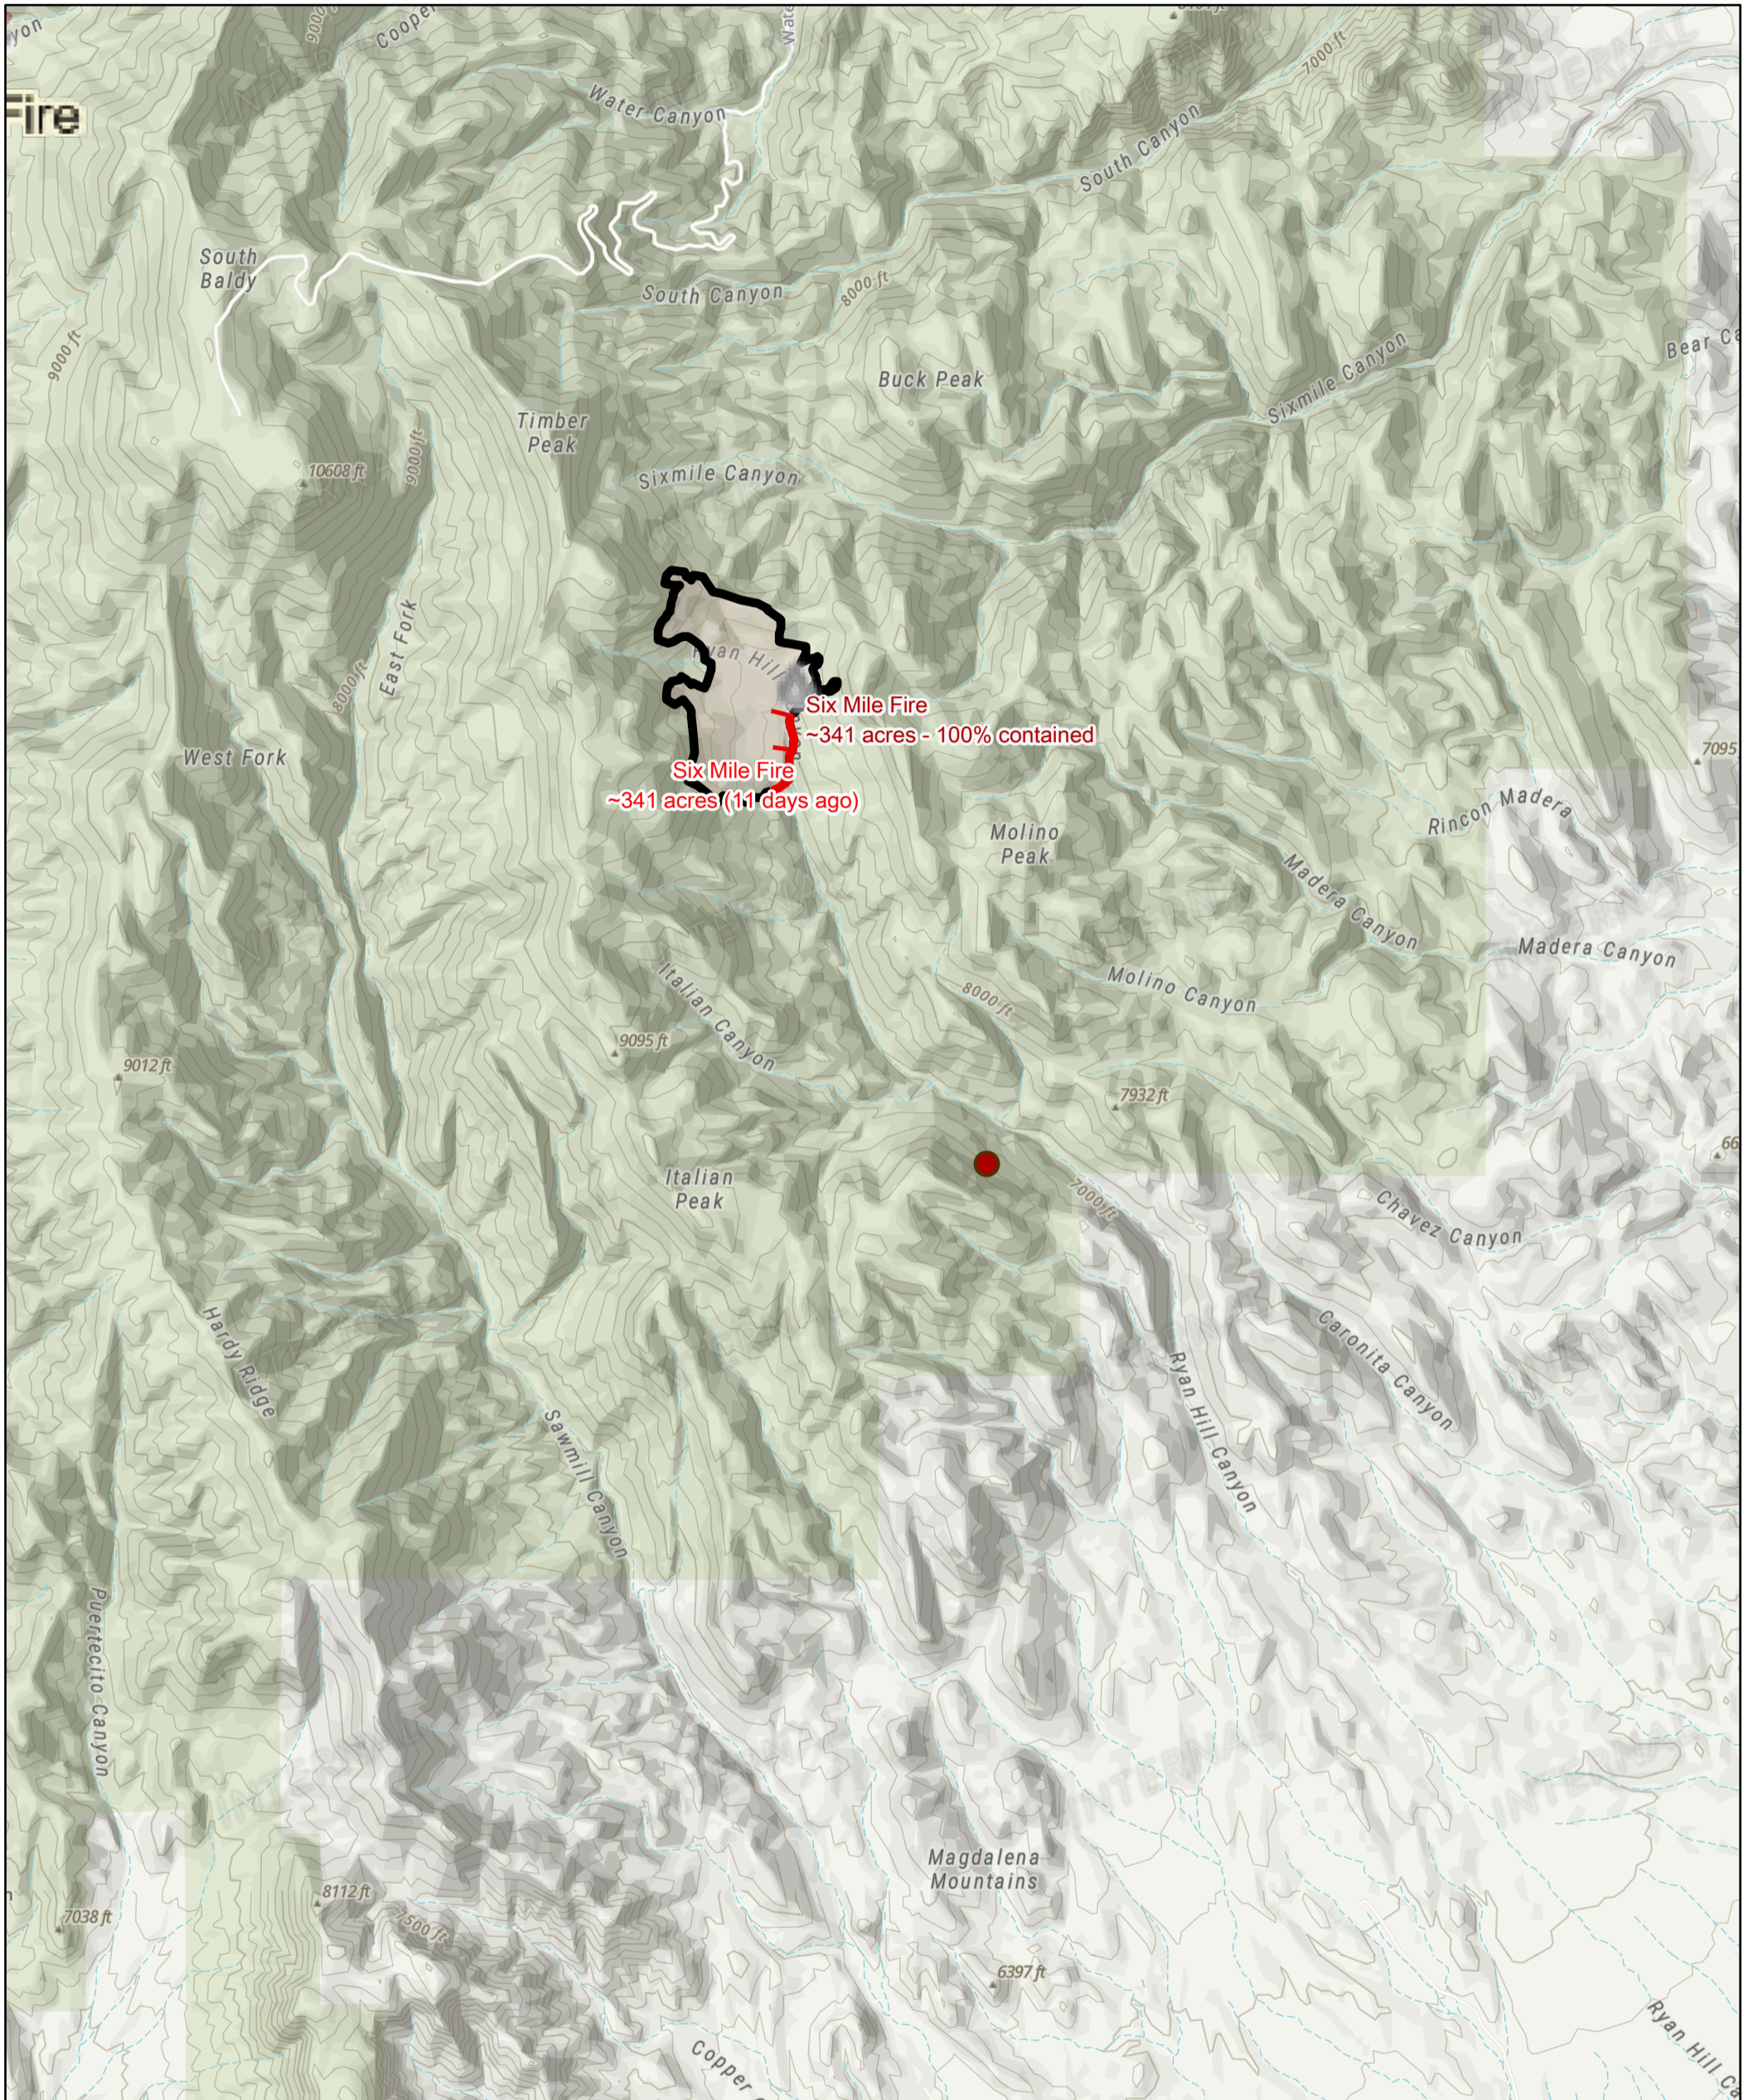

D3_NewStart_0606_2026

6/6/2026

Active Wildfire

Wildland Fire Contained

Perimeter Line

Contained Fire Edge

Uncontained Fire Edge

Event Polygon

Wildfire Perimeter

Incident Perimeters 14 Days (WFIGS)

WildFire contained

IAA Heat Detections

0 to 6 hours

National GACC Boundaries

1:60,000

USFS FAM, EGP, NIFC, WFIGS, IRWIN, DOI, BLM, National Operations Center (NOC), Fire Program, NIFC, Colorado National Guard, California National Guard, NASA, USFS FAM, EGP, NASA, NOAA, USFS FAM, EGP, USFS FAM EGP, NASA,, NOAA, USFS, FAM, NIFC, US EPA,