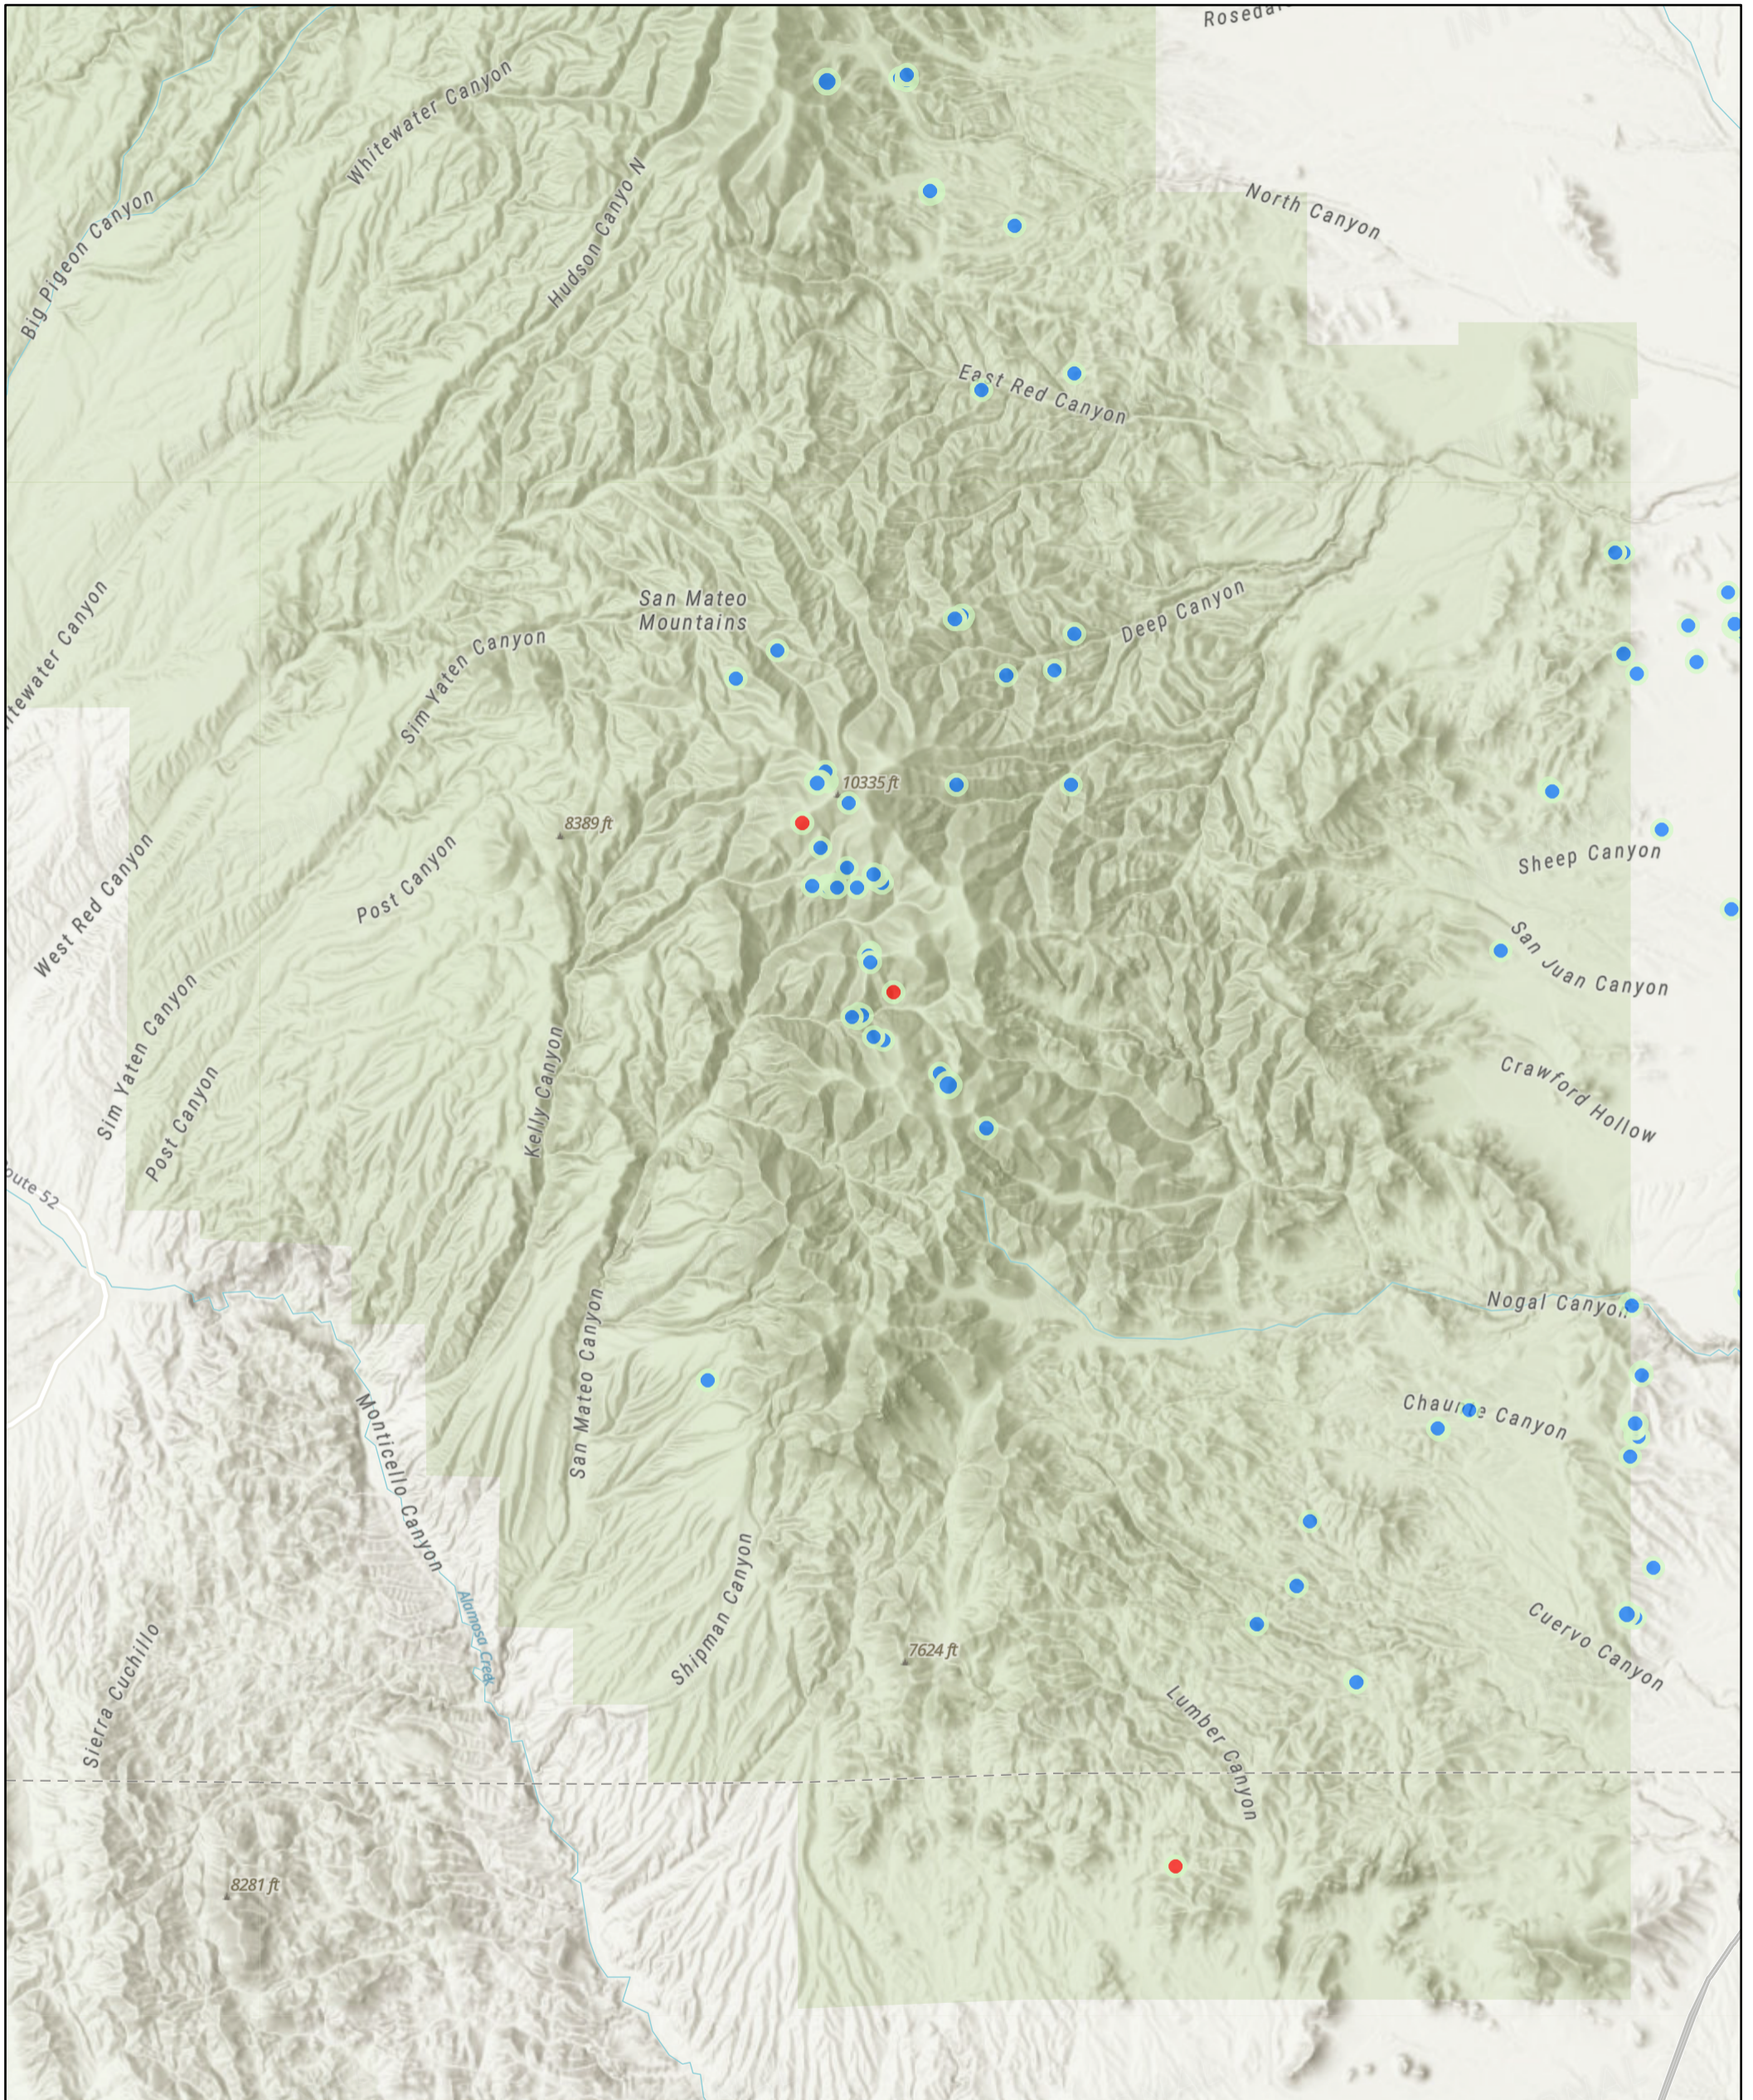

D3 South San Mateo Mtns. 24 Hour Lightning 6/6

6/6/2026

6-24 Hours

- Positive
- Negative

National GACC Boundaries

1:160,000

Data Management Program (DMP) and NWCG Geospatial Subcommittee, Sources: Esri, TomTom, Garmin, FAO, NOAA, USGS, © OpenStreetMap contributors, and the GIS User Community, Esri, NASA, NGA, USGS