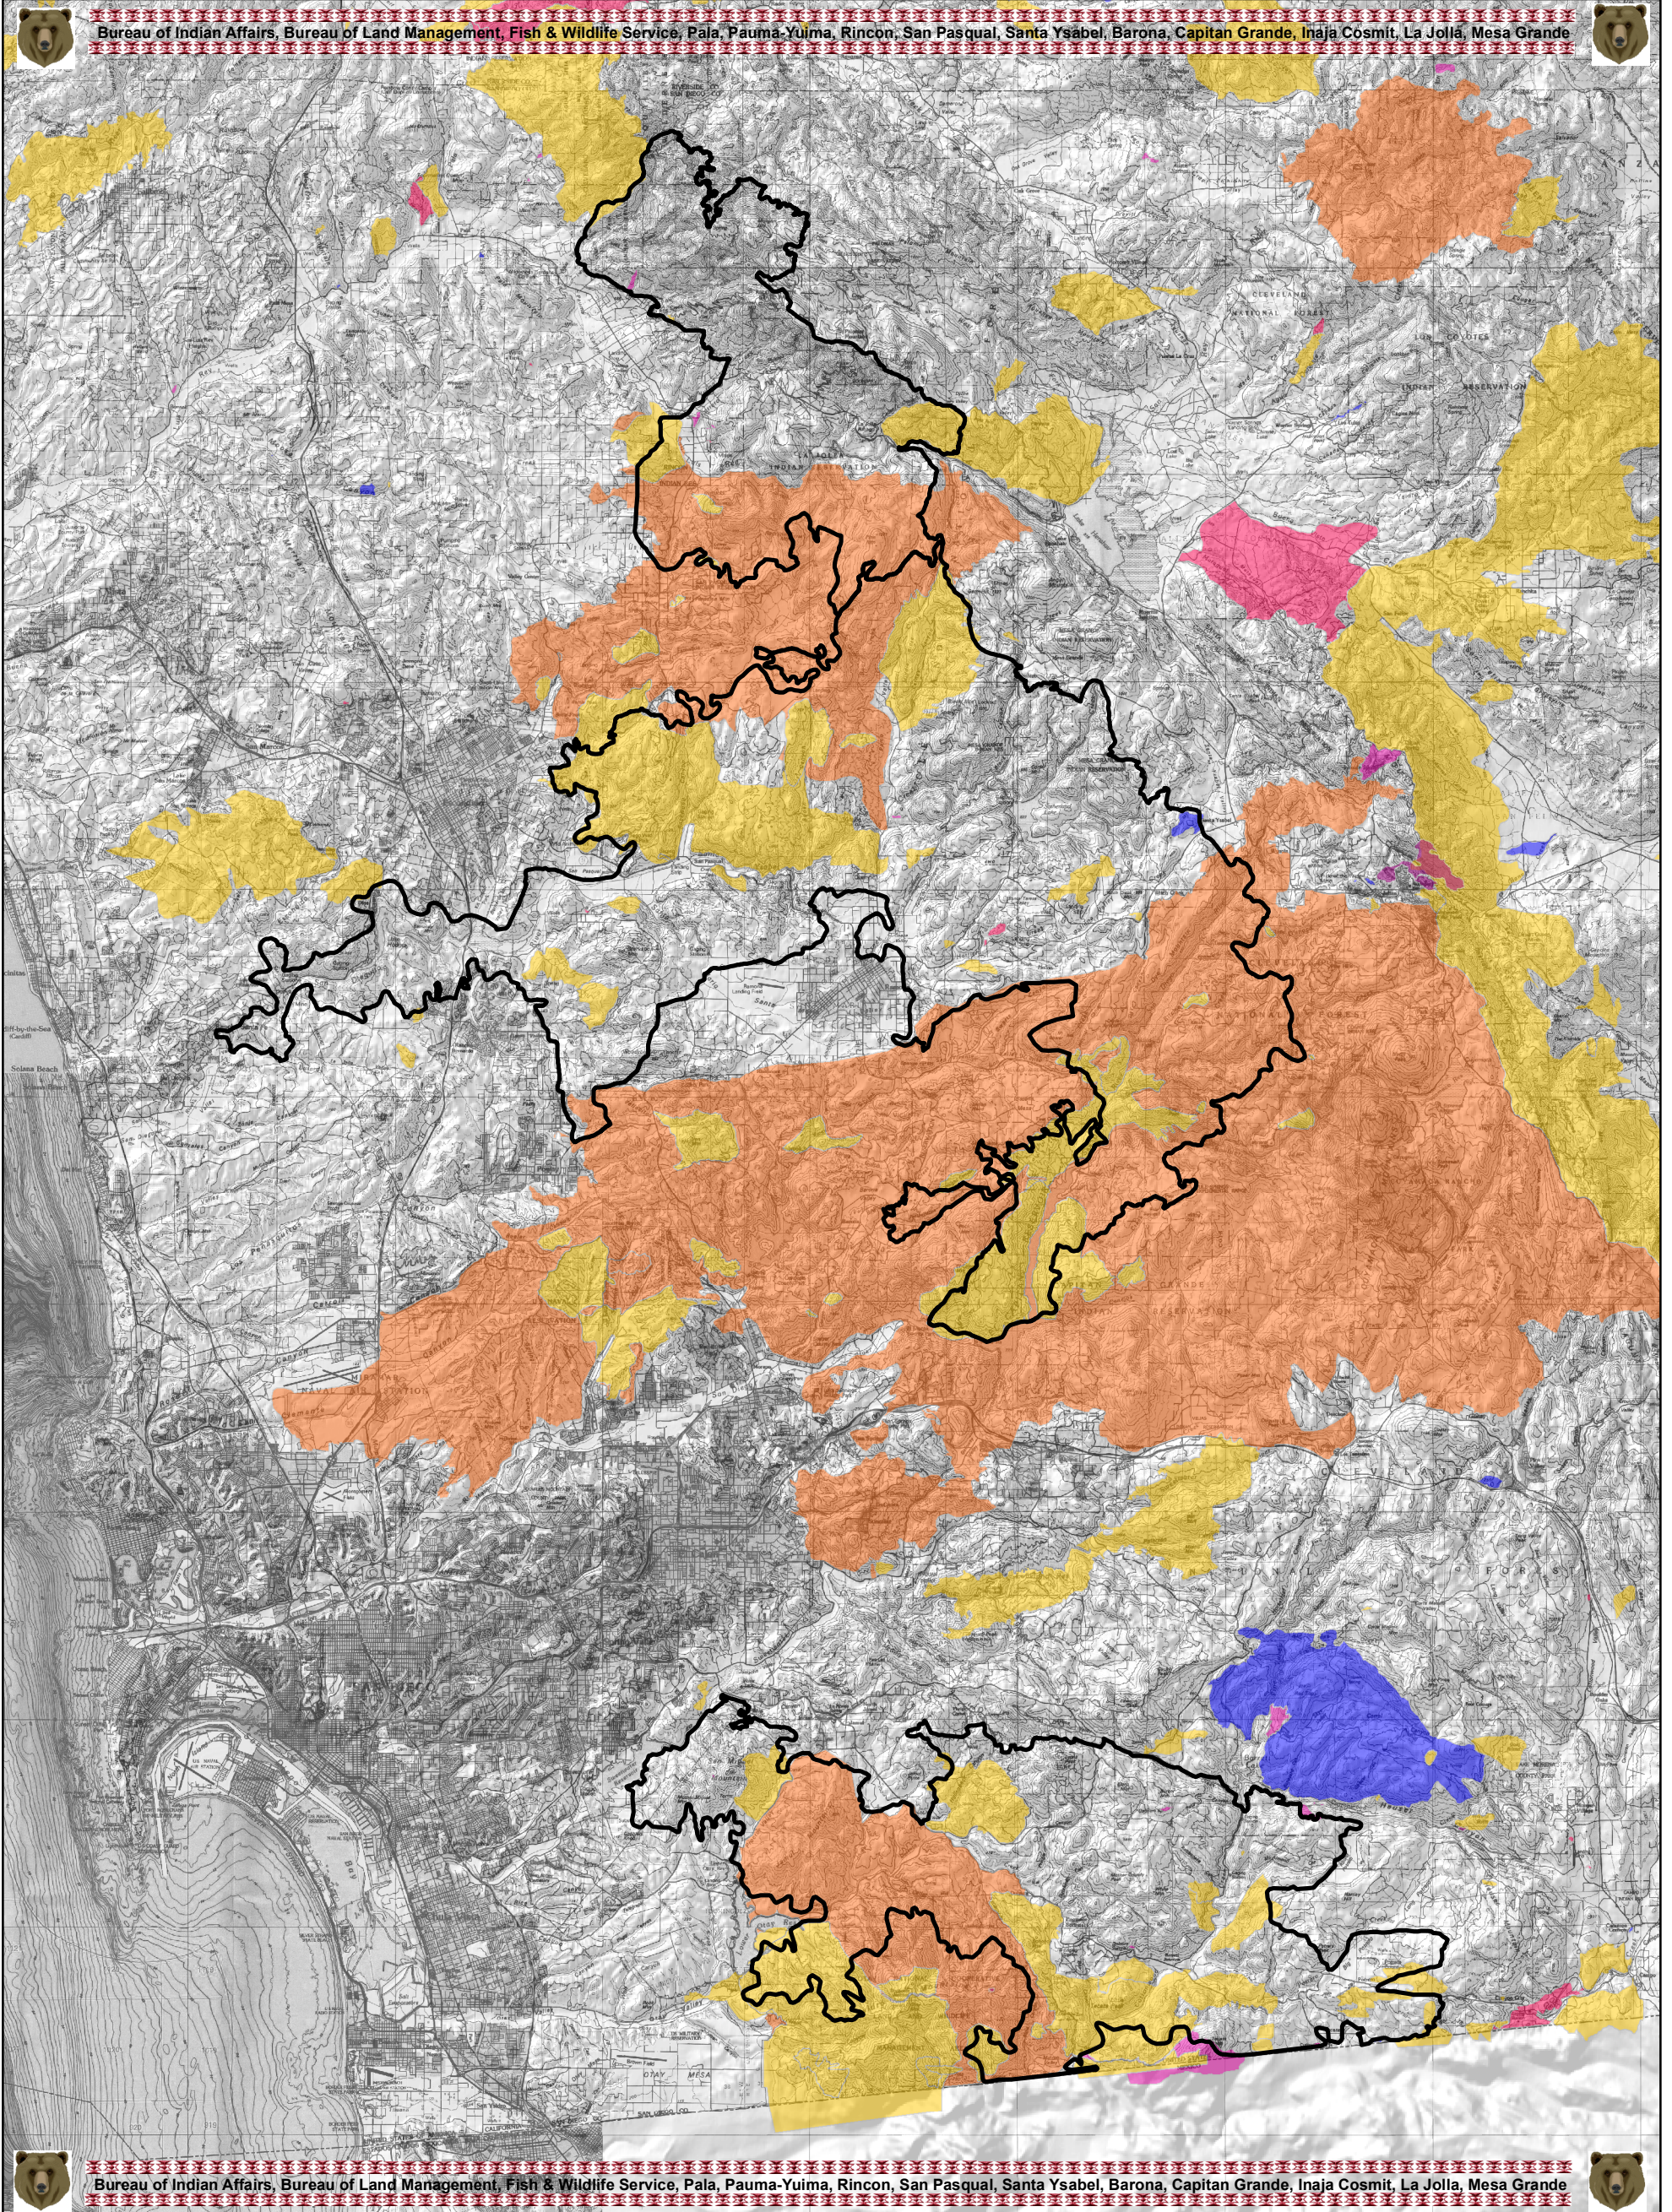

Fire History

WildFire Hisotry BAER Fire Perm

YEAR

- 1993 - 2002
- 2003
- 2004
- 2005
- 2006
- 2007

The data represented in this map were gathered from multiple sources which may vary in accuracy, scale and data. This map is for reference only and not an official declaration of boundaries or ownership.

**** 2007 ****
Southern California

Locational Map