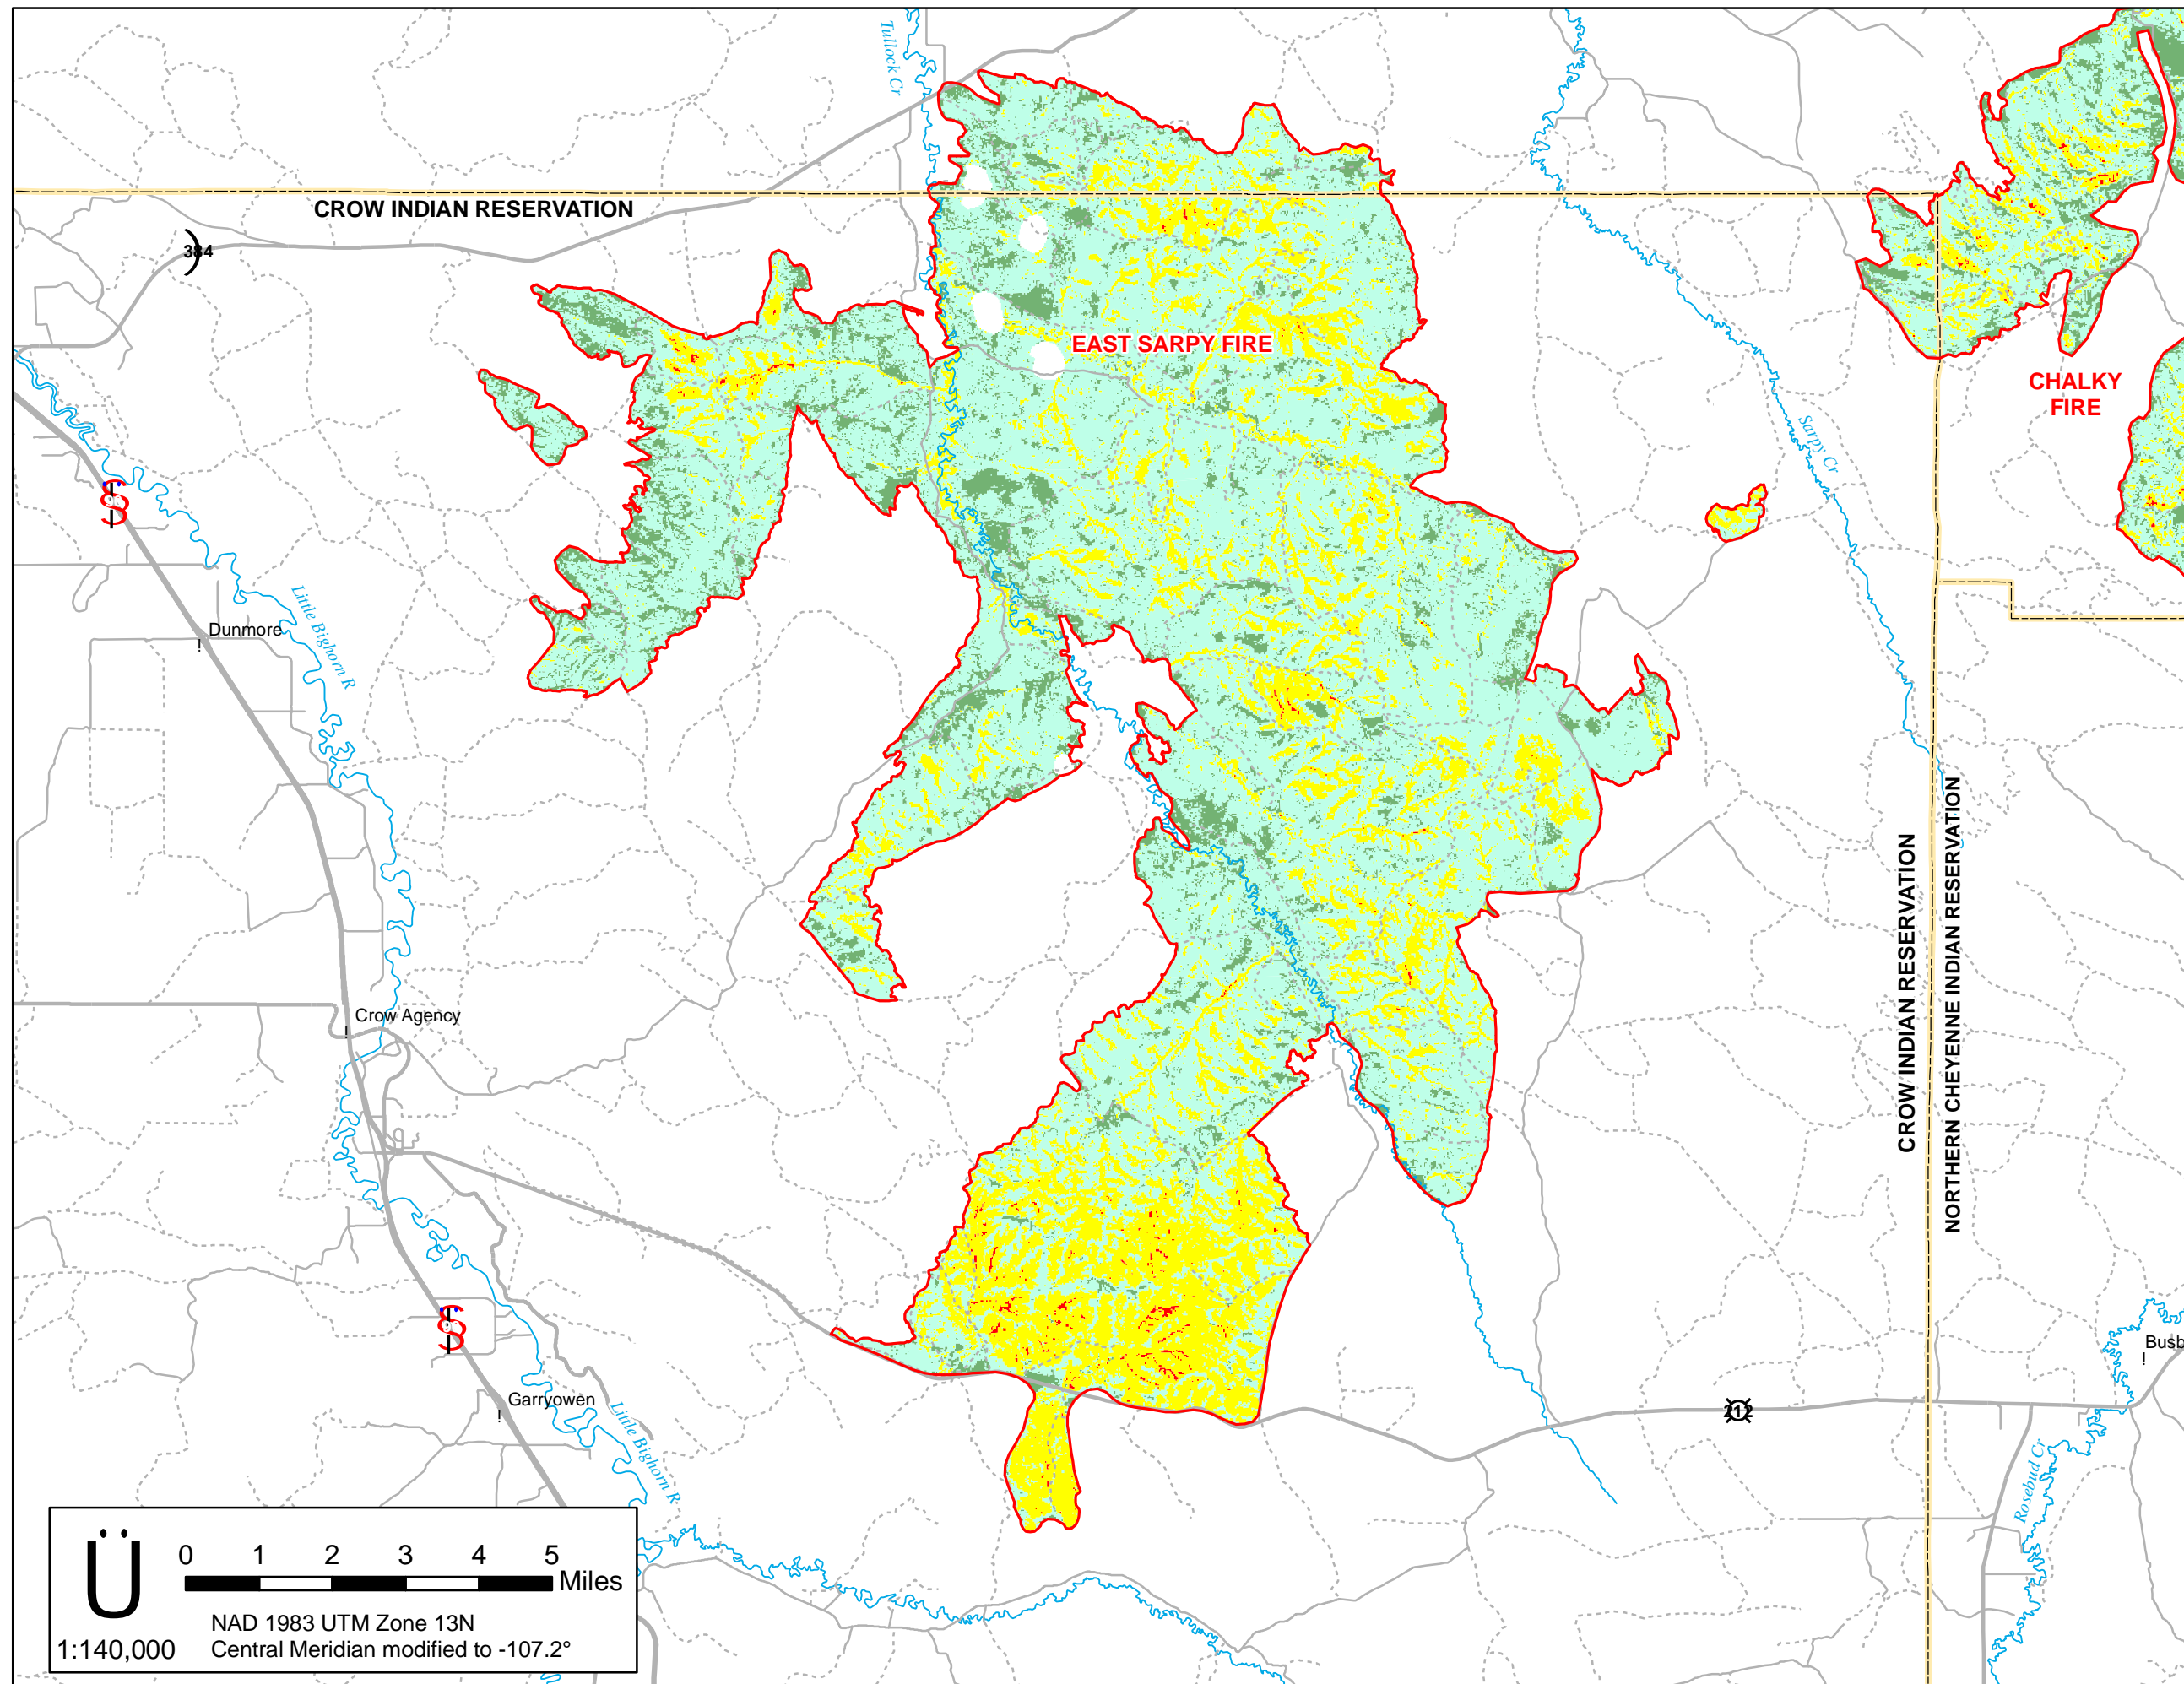

# Crow Indian Reservation East Sarpy Fire

## Burn Severity

### Legend

- Unburned
- Low severity
- Moderate severity
- High severity
- East Sarpy Fire perimeter
- Reservation boundary
- Stream
- Paved road
- Improved road
- Primitive road
- Town

### BURN SEVERITY ACREAGE

Severity	Acres	Percent
Unburned	9010	11.5
Low	52021	66.5
Moderate	16959	21.7
High	250	0.3
<b>Total</b>	<b>78240</b>	<b>100.0</b>

  
 1:140,000  
 NAD 1983 UTM Zone 13N  
 Central Meridian modified to -107.2°