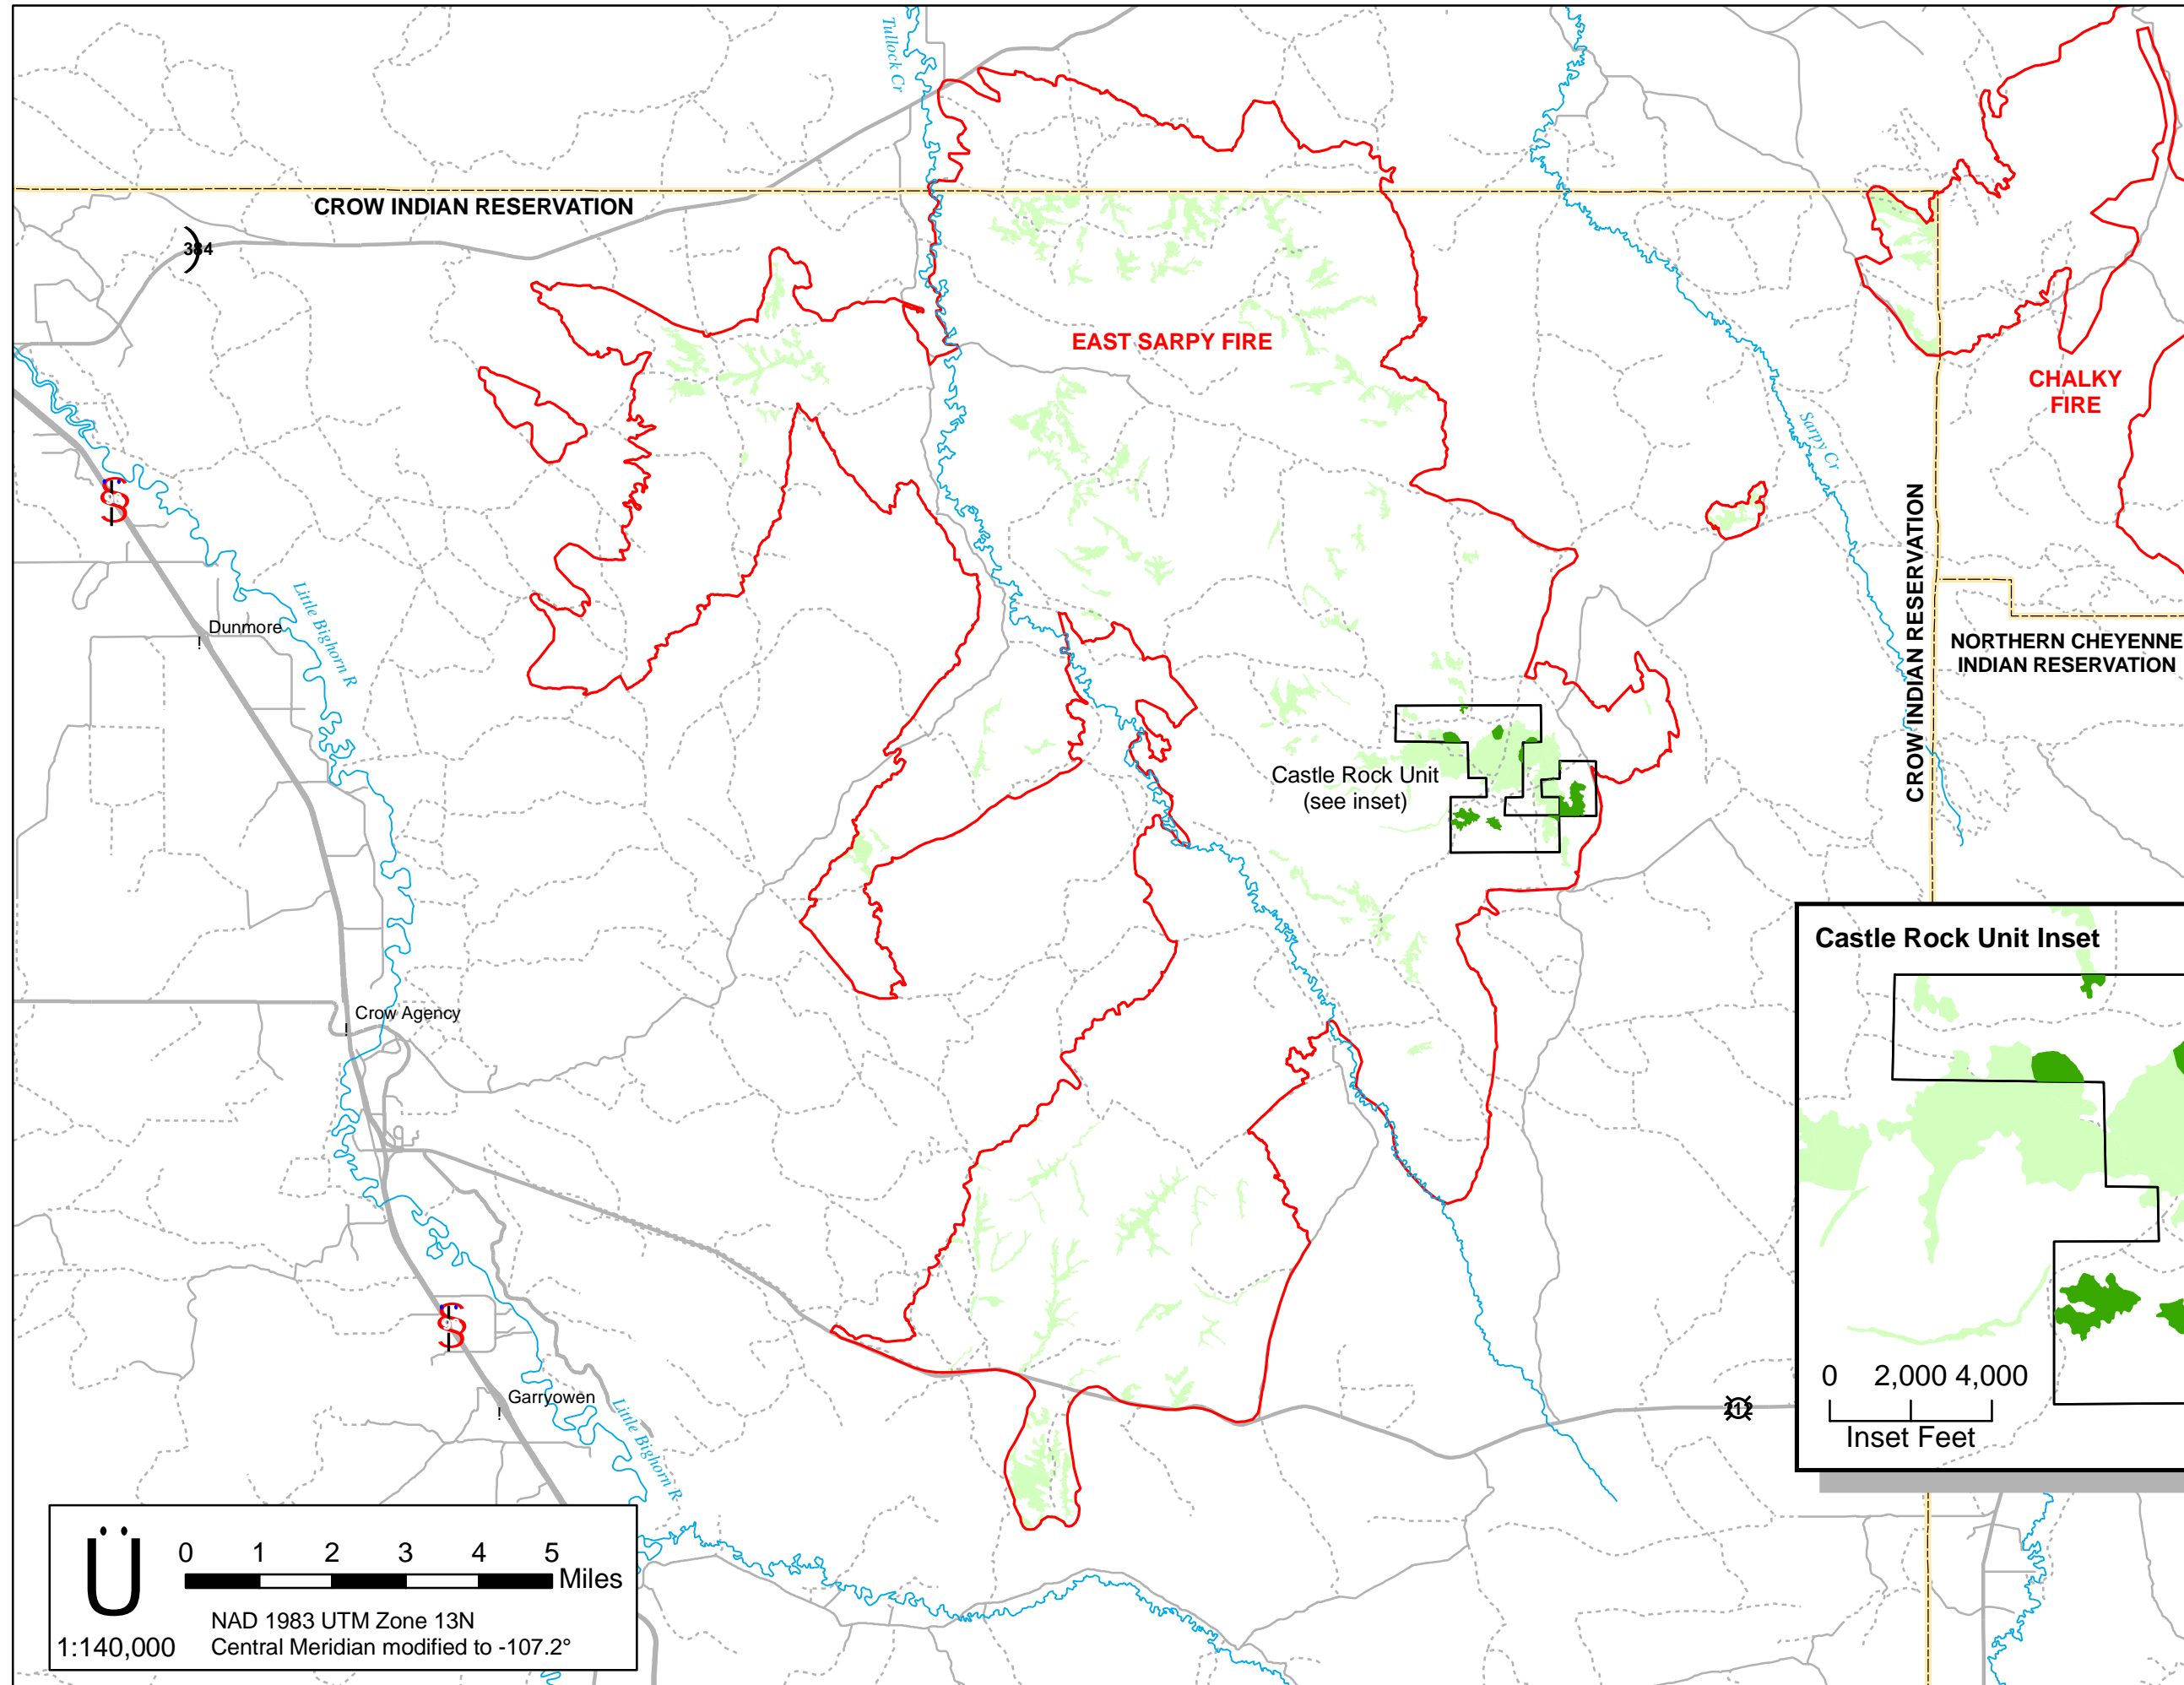

Crow Indian Reservation East Sarpy Fire

Reforestation

Reforestation = 180 acres

Legend

- Reforestation
- Forest
- Castle Rock Unit
- East Sarpy Fire perimeter
- Reservation boundary
- Stream
- Paved road
- Improved road
- Primitive road
- Town

Castle Rock Unit
(see inset)