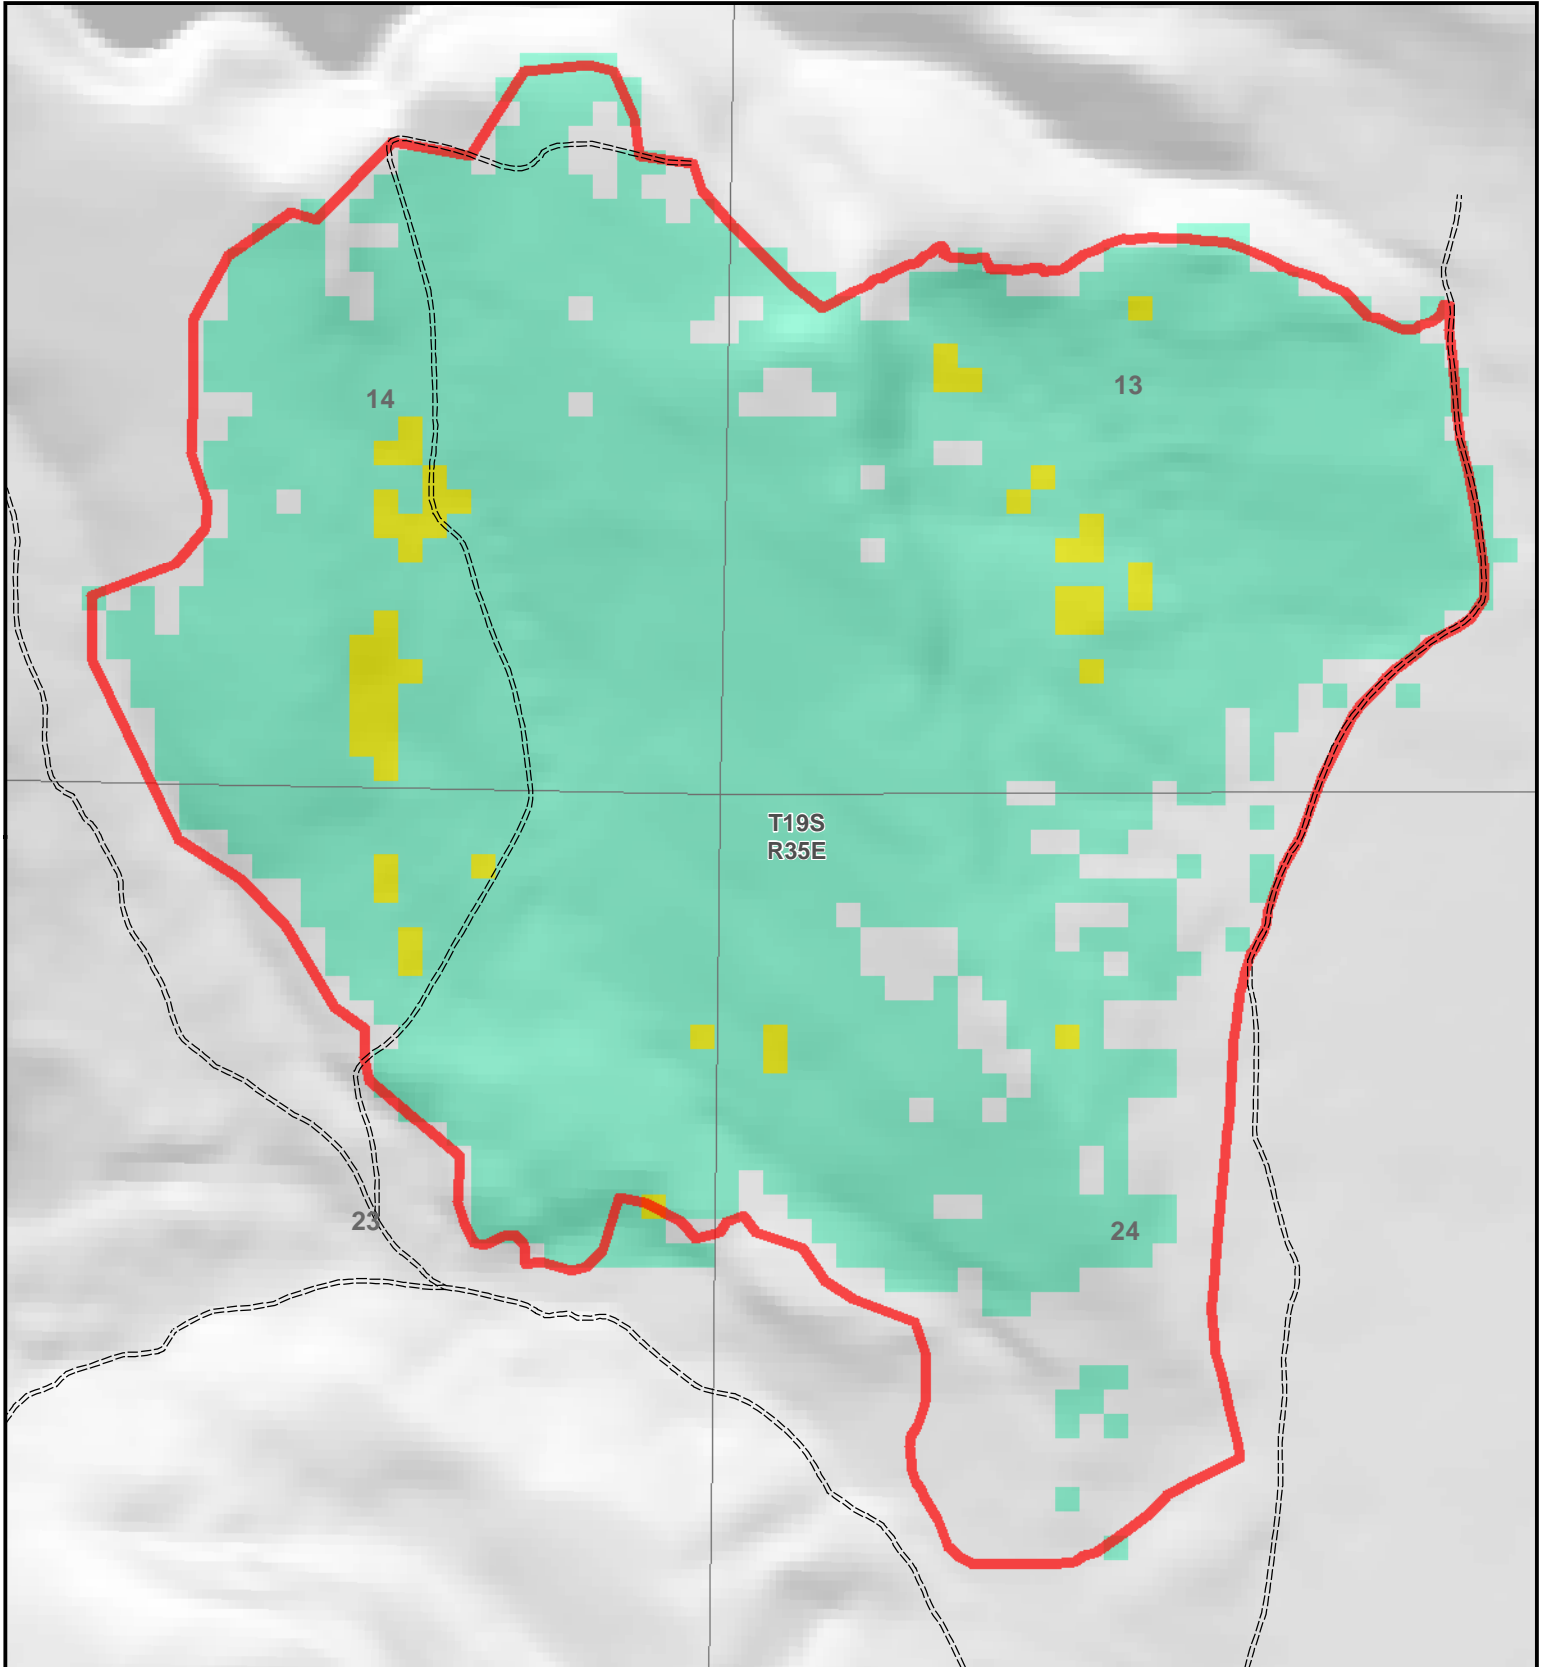

Burn Severity

CANDY KID ESR

Map 9

Burn Severity

- Low
- Moderate

----- Primitive/Unknown Surface

Candy Kid Fire

US DEPARTMENT OF THE INTERIOR
Bureau of Land Management
Bums District, Oregon

0.25 Miles

8/11/2015 sfenton
Map9_BurnSeverity