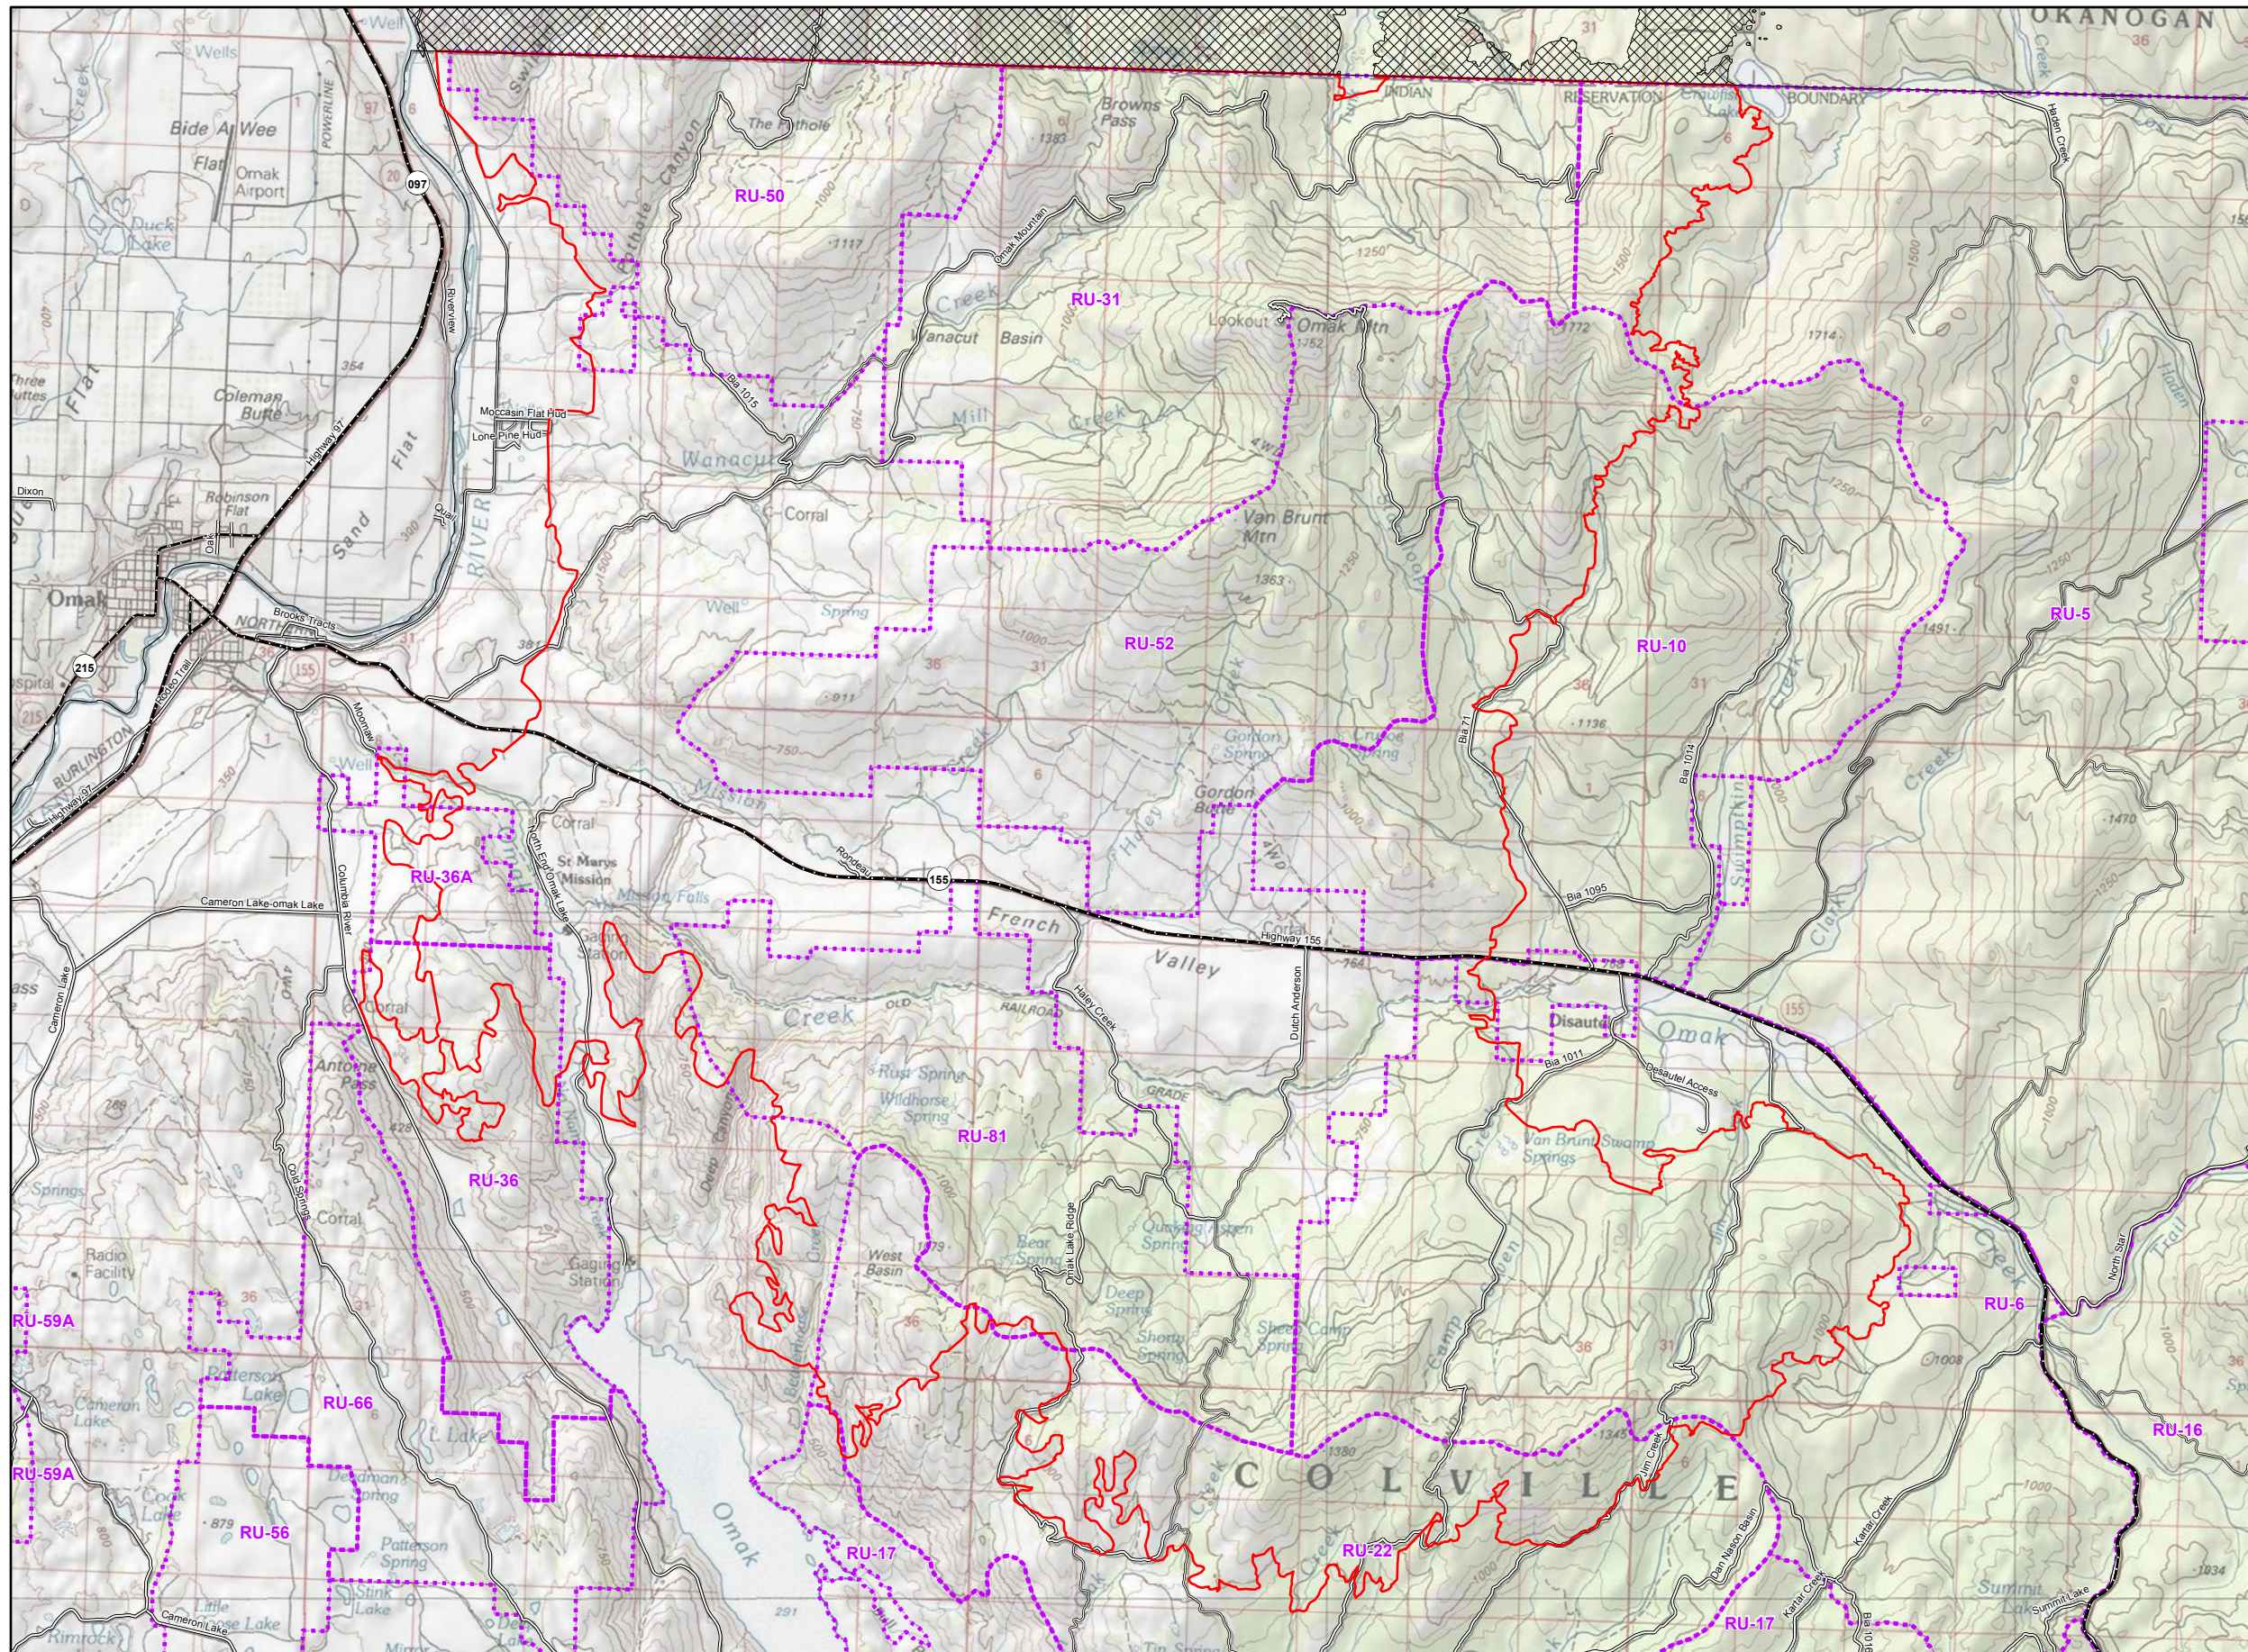

Tunk Block Fire WA-NES-001219

Range Units

Legend

-  Reservation Boundary
-  Off Reservation
-  On Reservation
-  State Routes
-  Primary Roads
-  Range Units

Image: USGS Topographic Map

BAER Project

Date: 9/20/2015