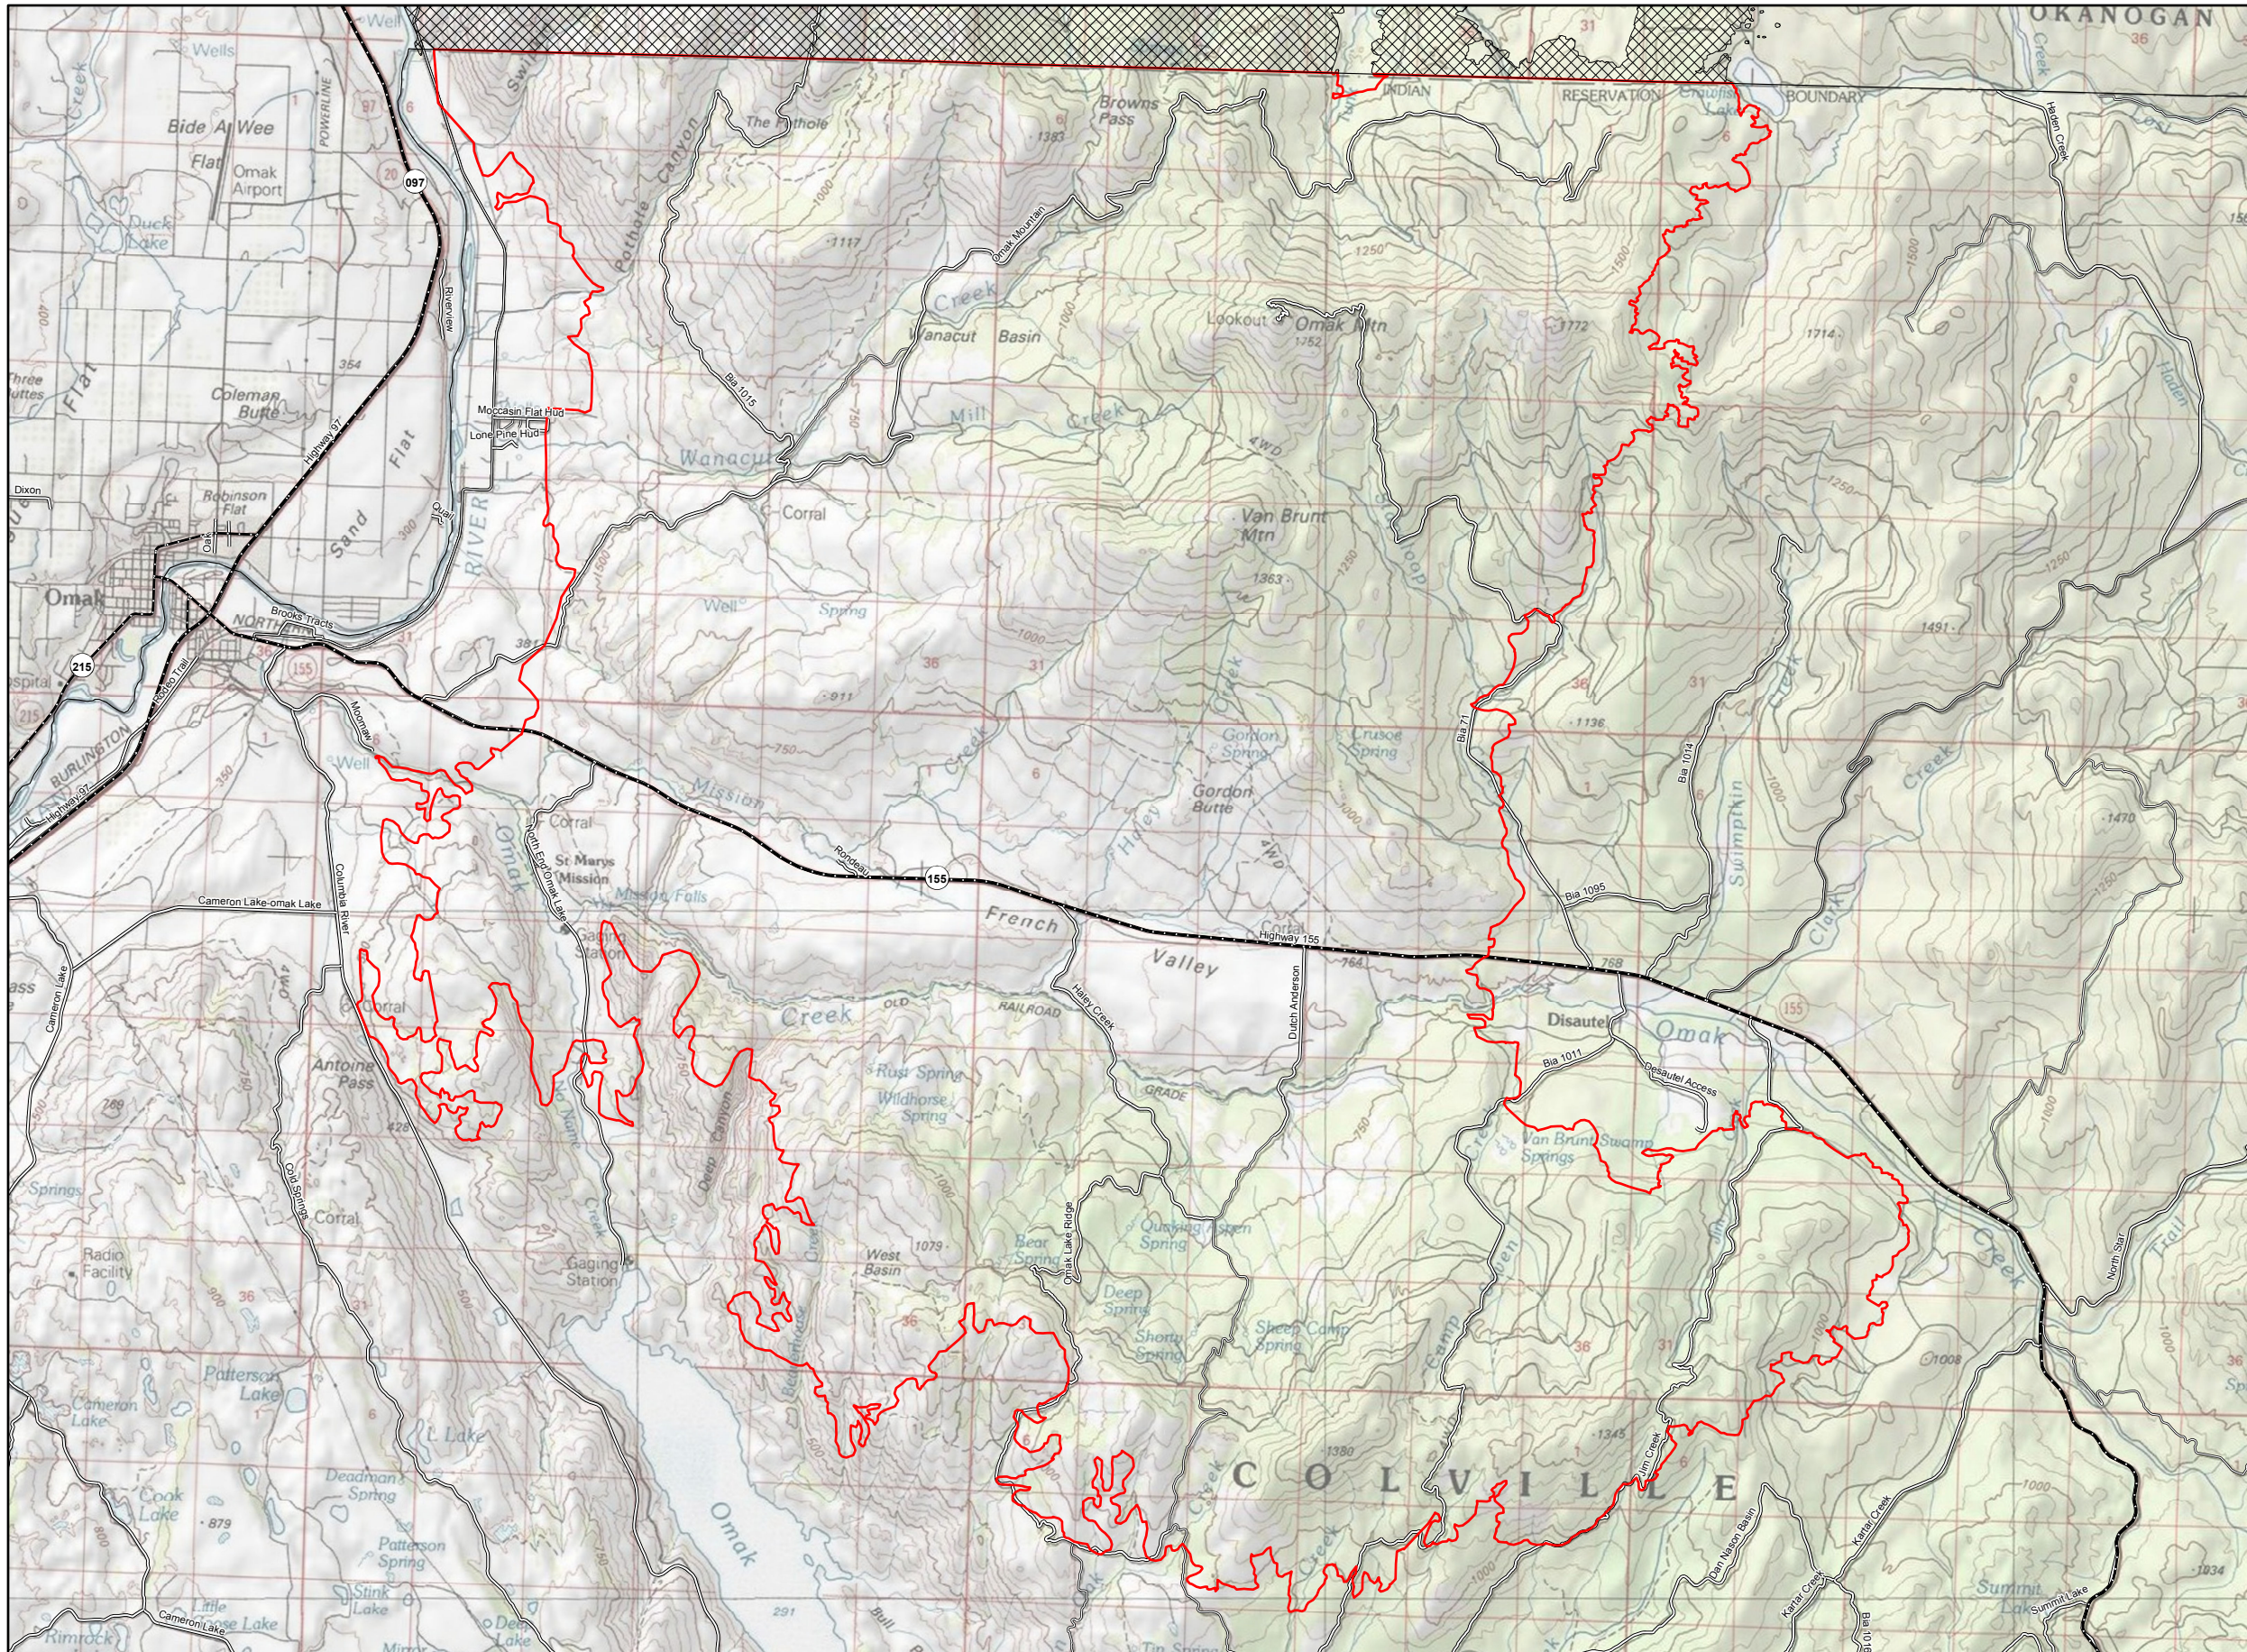

Tunk Block Fire WA-NES-001219

Topography

Legend

-  Reservation Boundary
-  Off Reservation
-  On Reservation
-  State Routes
-  Primary Roads

Image: USGS Topographic Map

BAER Project

1:99,249 0 2.5 5 Miles

Date: 9/20/2015